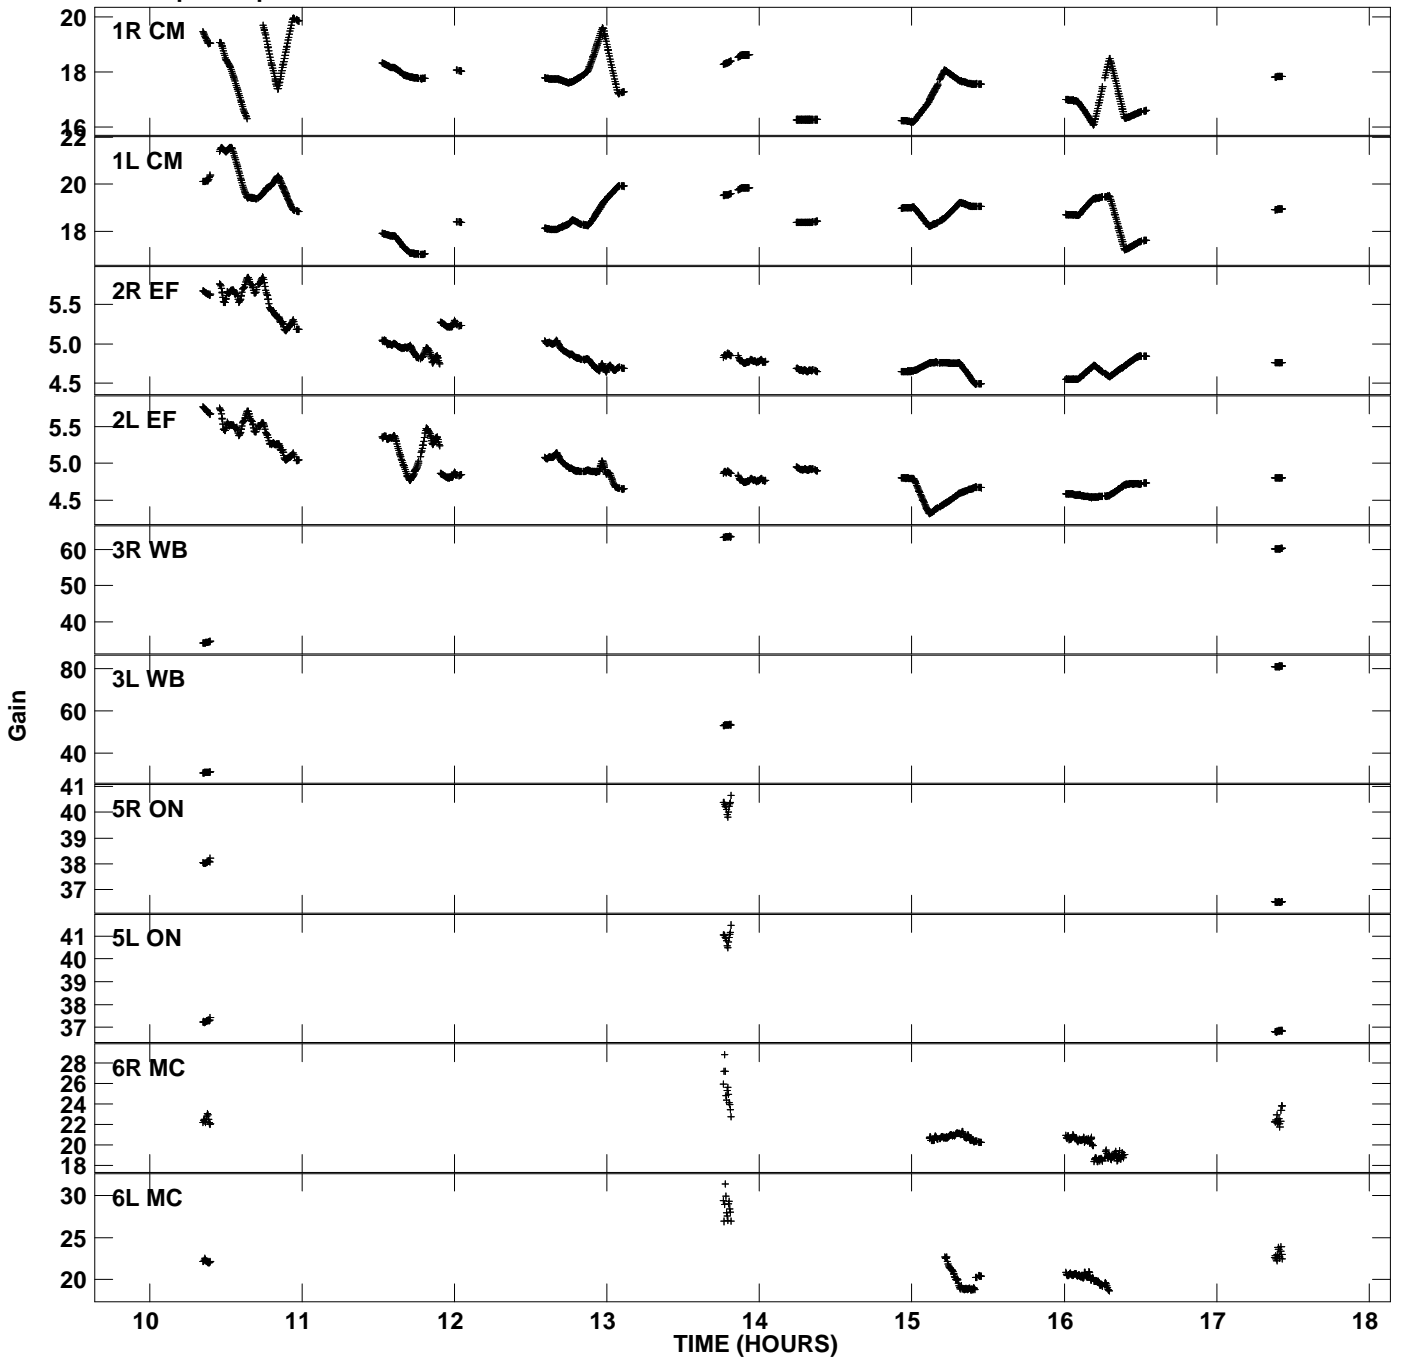

Plot file version 1 created 03-JAN-2011 19:37:43
 Gain amp vs UTC time for EZ020B_3.TMP.1
 CL 4 Rpol & Lpol IF 1

Plot file version 2 created 03-JAN-2011 19:37:43
Gain amp vs UTC time for EZ020B_3.TMP.1
CL 4 Rpol & Lpol IF 1