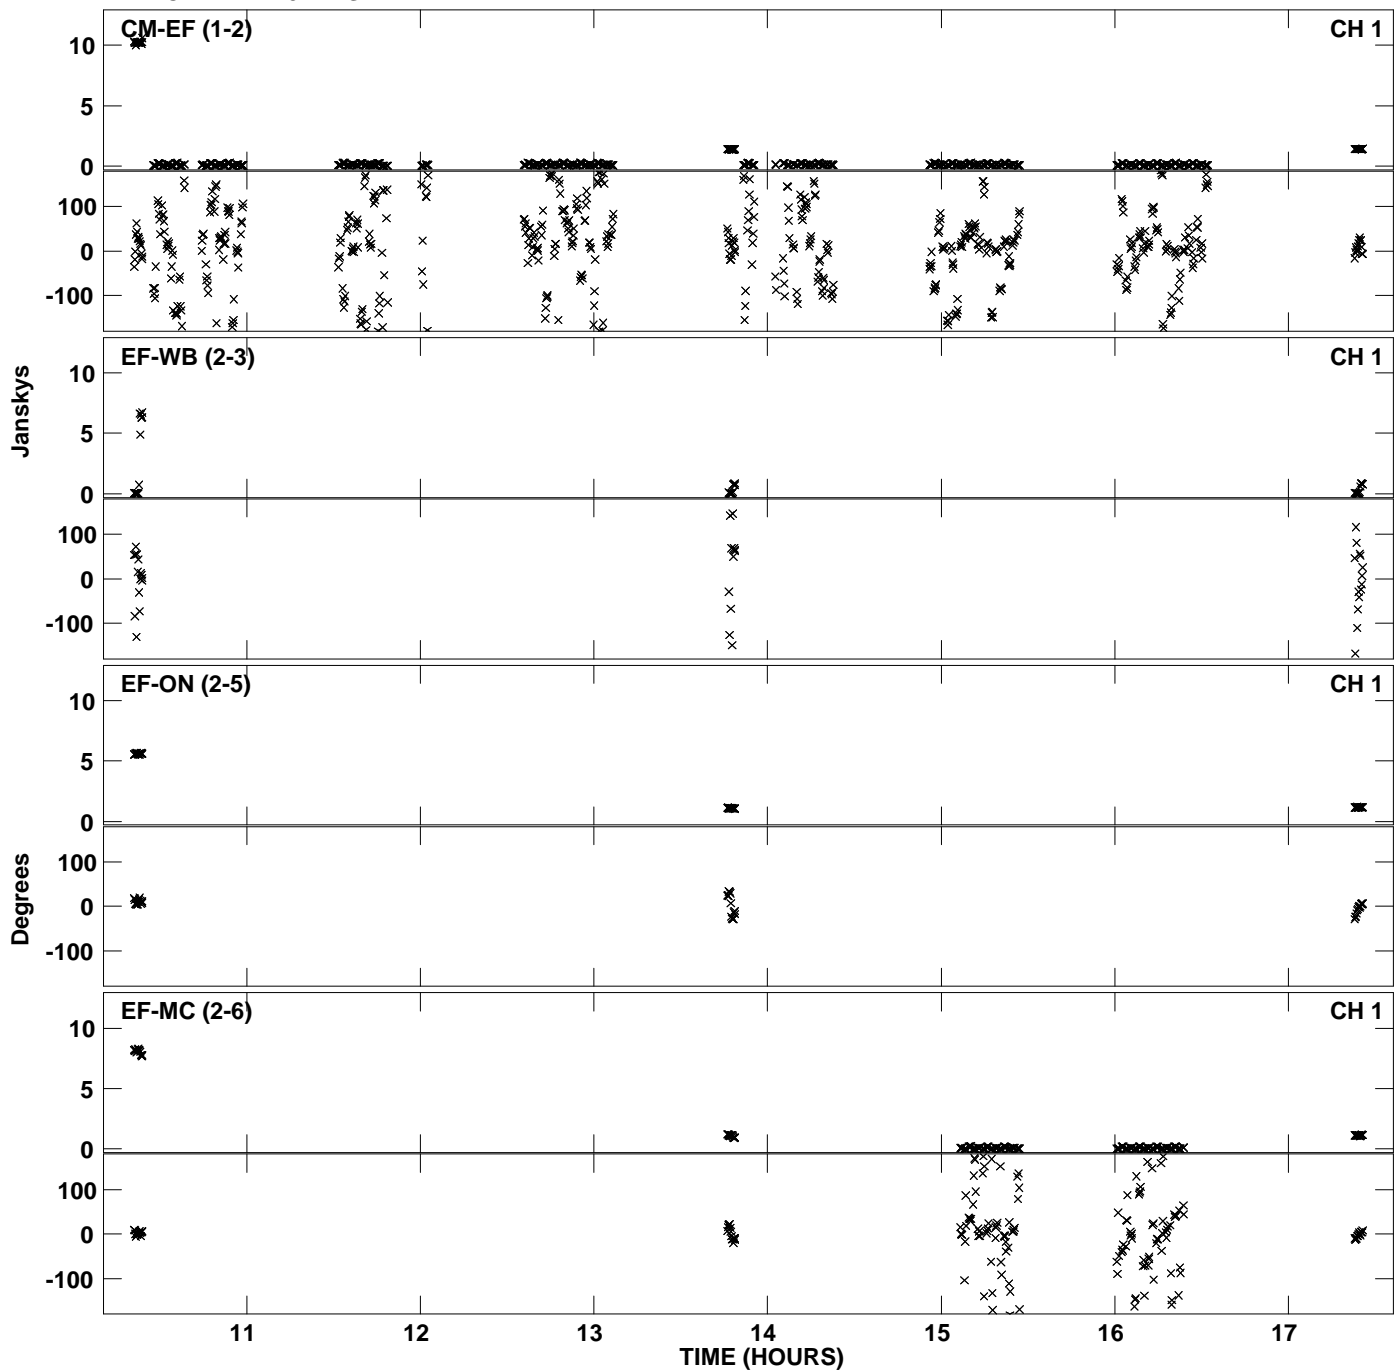

Plot file version 1 created 03-JAN-2011 19:32:20
Amplitude andPhase vs Time for EZ020B 3.UVDATA.1 Vect aver. CL # 3
IF 1 CHAN 1 - 1024 STK LL

Plot file version 2 created 03-JAN-2011 19:32:20
Amplitude and Phase vs Time for EZ020B 3.UVDATA.1 Vect aver. CL # 3
IF 1 CHAN 1 - 1024 STK LL

Plot file version 3 created 03-JAN-2011 19:34:22
Amplitude andPhase vs Time for EZ020B 3.UVDATA.1 Vect aver. CL # 3
IF 1 CHAN 1 - 1024 STK RR

Plot file version 4 created 03-JAN-2011 19:34:22
Amplitude and Phase vs Time for EZ020B 3.UVDATA.1 Vect aver. CL # 3
IF 1 CHAN 1 - 1024 STK RR