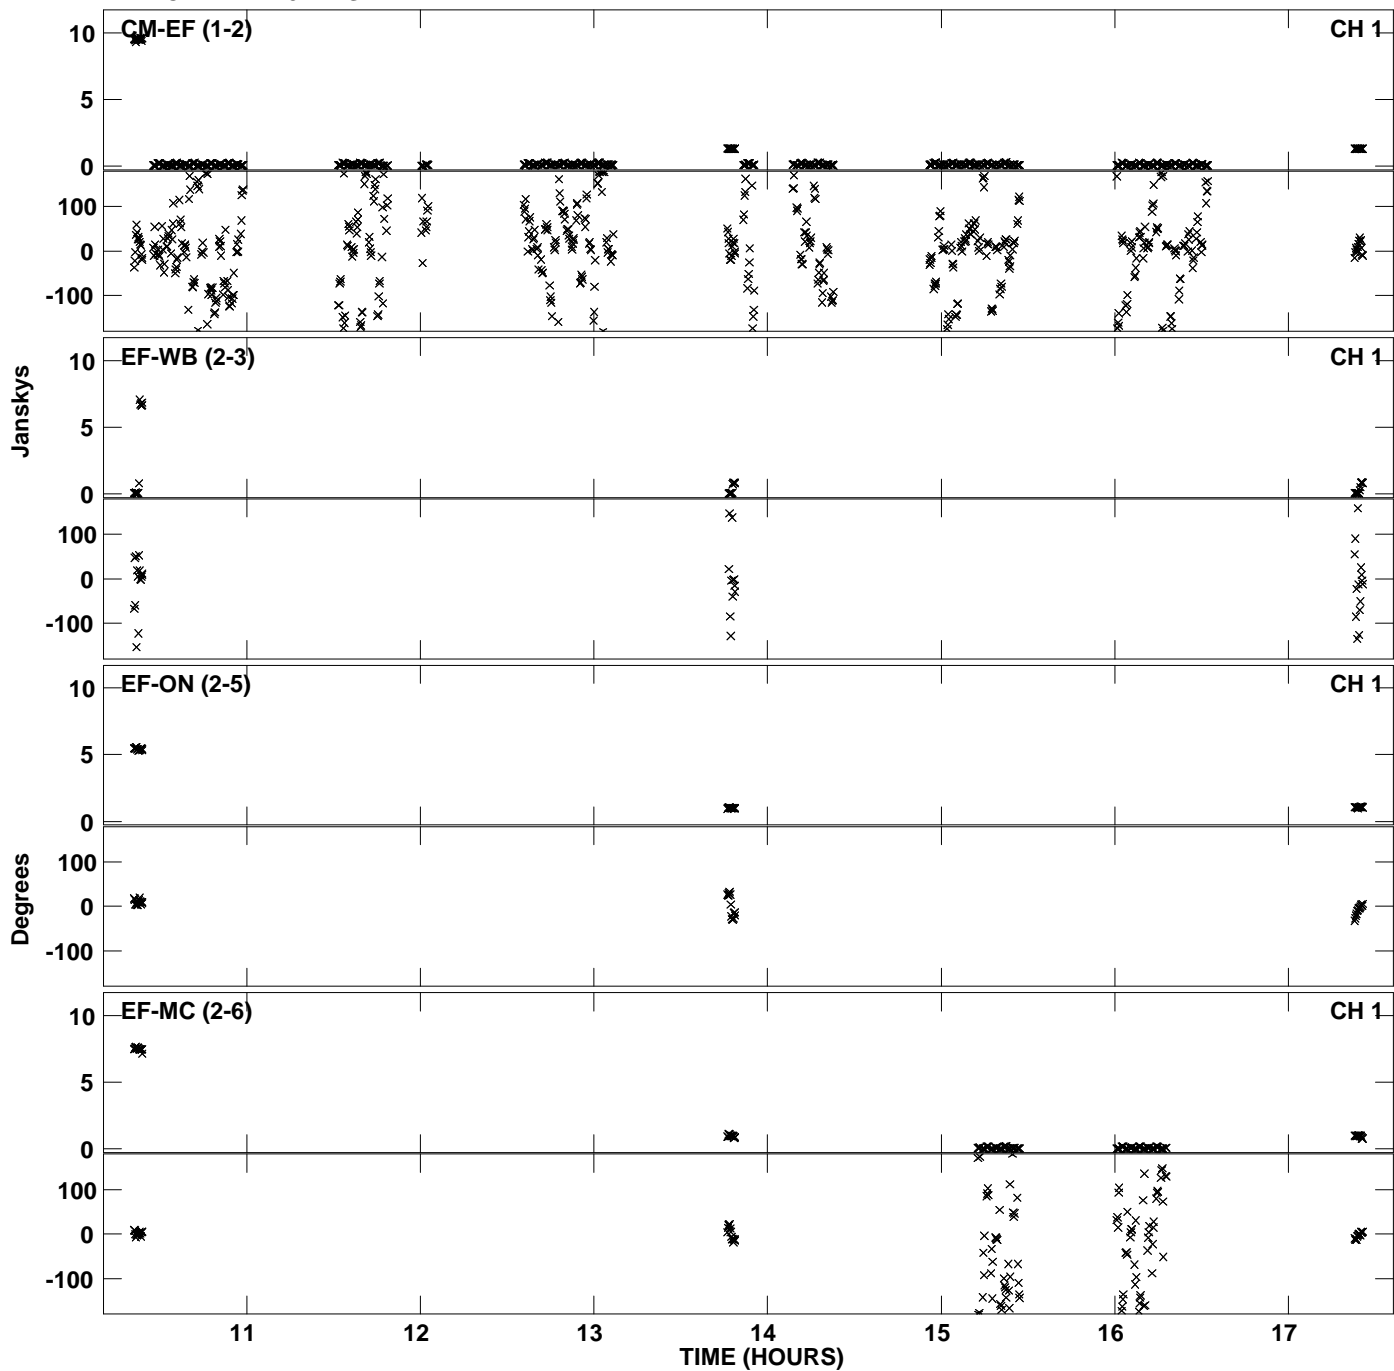

Plot file version 1 created 03-JAN-2011 19:32:20
Amplitude andPhase vs Time for EZ020B 3.UVDATA.1 Vect aver. CL # 3
IF 1 CHAN 1 - 1024 STK LL

Plot file version 2 created 03-JAN-2011 19:32:20
Amplitude and Phase vs Time for EZ020B 3.UVDATA.1 Vect aver. CL # 3
IF 1 CHAN 1 - 1024 STK LL

Plot file version 3 created 03-JAN-2011 19:34:22
Amplitude andPhase vs Time for EZ020B 3.UVDATA.1 Vect aver. CL # 3
IF 1 CHAN 1 - 1024 STK RR

Plot file version 4 created 03-JAN-2011 19:34:22
Amplitude and Phase vs Time for EZ020B 3.UVDATA.1 Vect aver. CL # 3
IF 1 CHAN 1 - 1024 STK RR