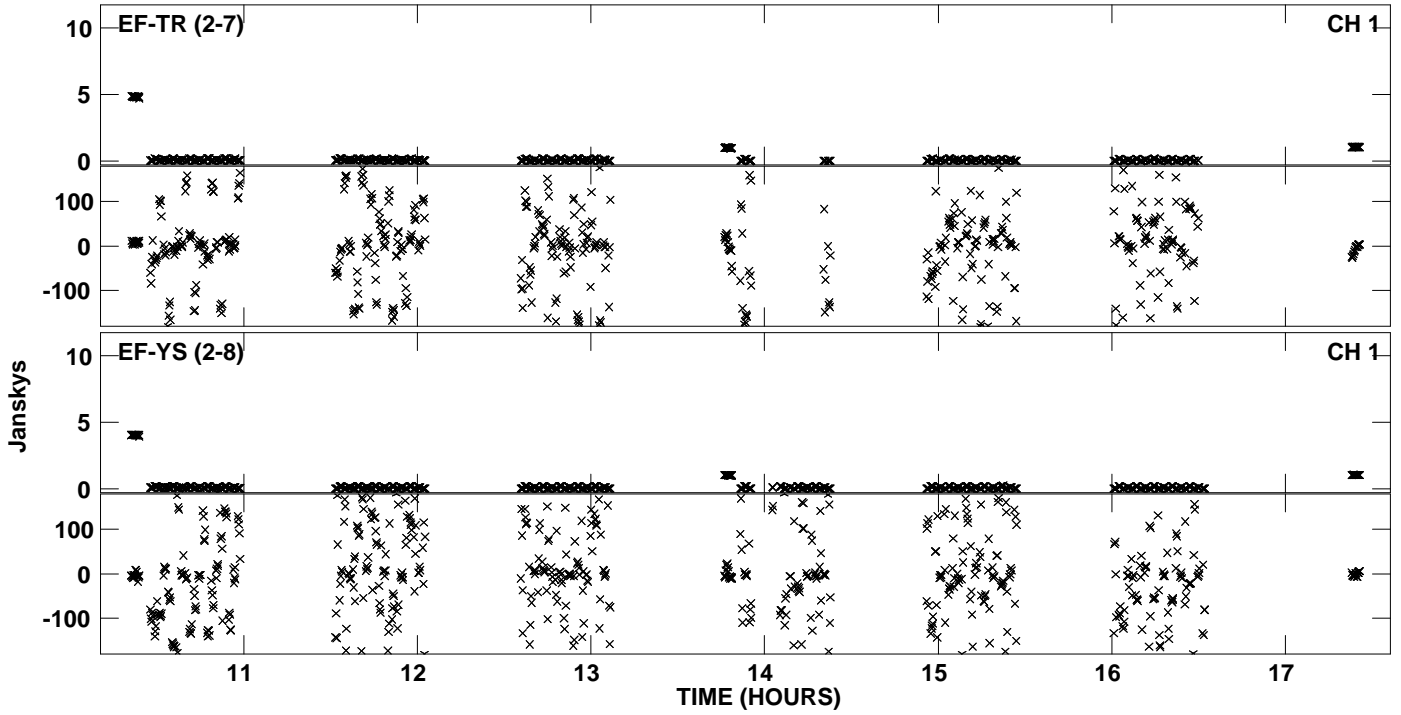

Plot file version 1 created 03-JAN-2011 19:32:20
Amplitude andPhase vs Time for EZ020B 3.UVDATA.1 Vect aver. CL # 3
IF 1 CHAN 1 - 1024 STK LL

Plot file version 2 created 03-JAN-2011 19:32:20
Amplitude and Phase vs Time for EZ020B 3.UVDATA.1 Vect aver. CL # 3
IF 1 CHAN 1 - 1024 STK LL

Plot file version 3 created 03-JAN-2011 19:34:22
Amplitude andPhase vs Time for EZ020B 3.UVDATA.1 Vect aver. CL # 3
IF 1 CHAN 1 - 1024 STK RR

Plot file version 4 created 03-JAN-2011 19:34:22
Amplitude and Phase vs Time for EZ020B 3.UVDATA.1 Vect aver. CL # 3
IF 1 CHAN 1 - 1024 STK RR