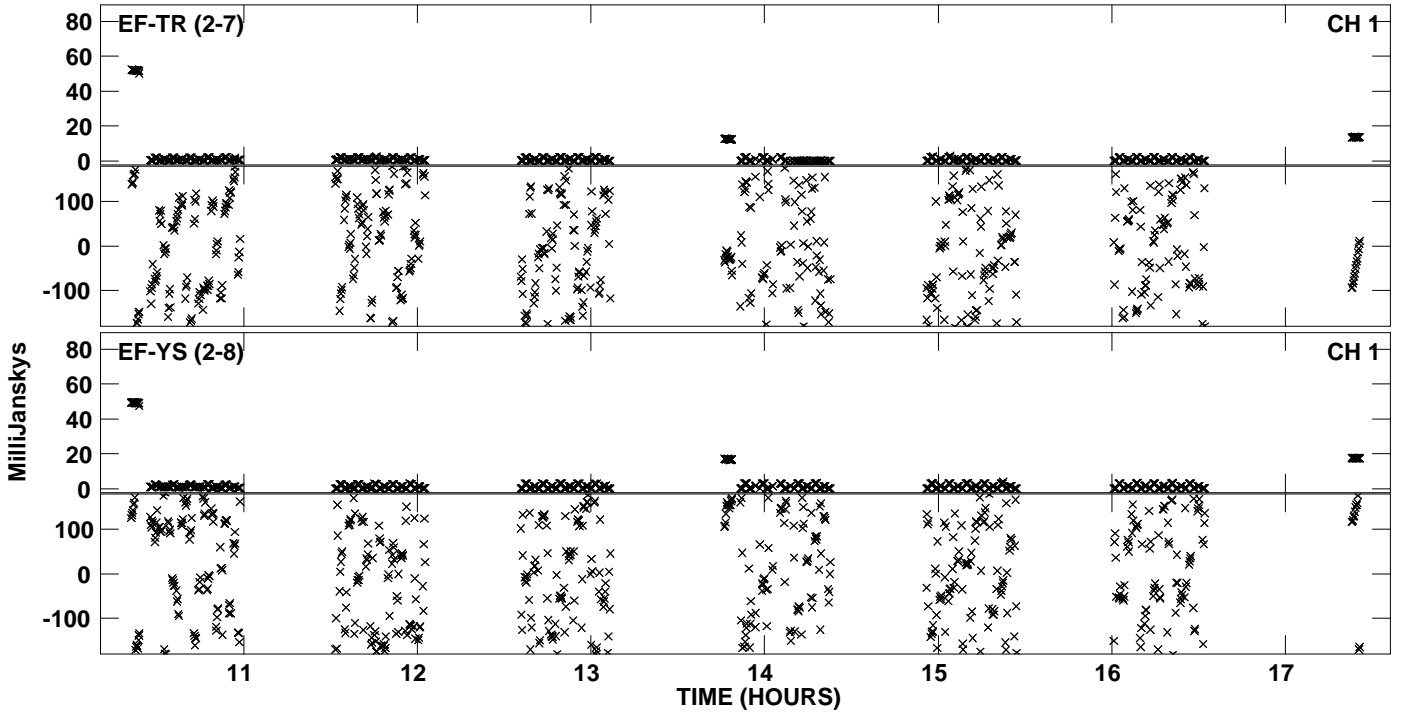

Plot file version 1 created 03-JAN-2011 15:25:34
Amplitude andPhase vs Time for EZ020B 3.UVDATA.1 Vect aver.
IF 1 CHAN 1 - 1024 STK LL

PLot file version 2 created 03-JAN-2011 15:25:34
Amplitude andPhase vs Time for EZ020B 3.UVDATA.1 Vect aver.
IF 1 CHAN 1 - 1024 STK LL

Plot file version 3 created 03-JAN-2011 15:28:23
Amplitude andPhase vs Time for EZ020B 3.UVDATA.1 Vect aver.
IF 1 CHAN 1 - 1024 STK RR

Plot file version 4 created 03-JAN-2011 15:28:23
Amplitude andPhase vs Time for EZ020B 3.UVDATA.1 Vect aver.
IF 1 CHAN 1 - 1024 STK RR