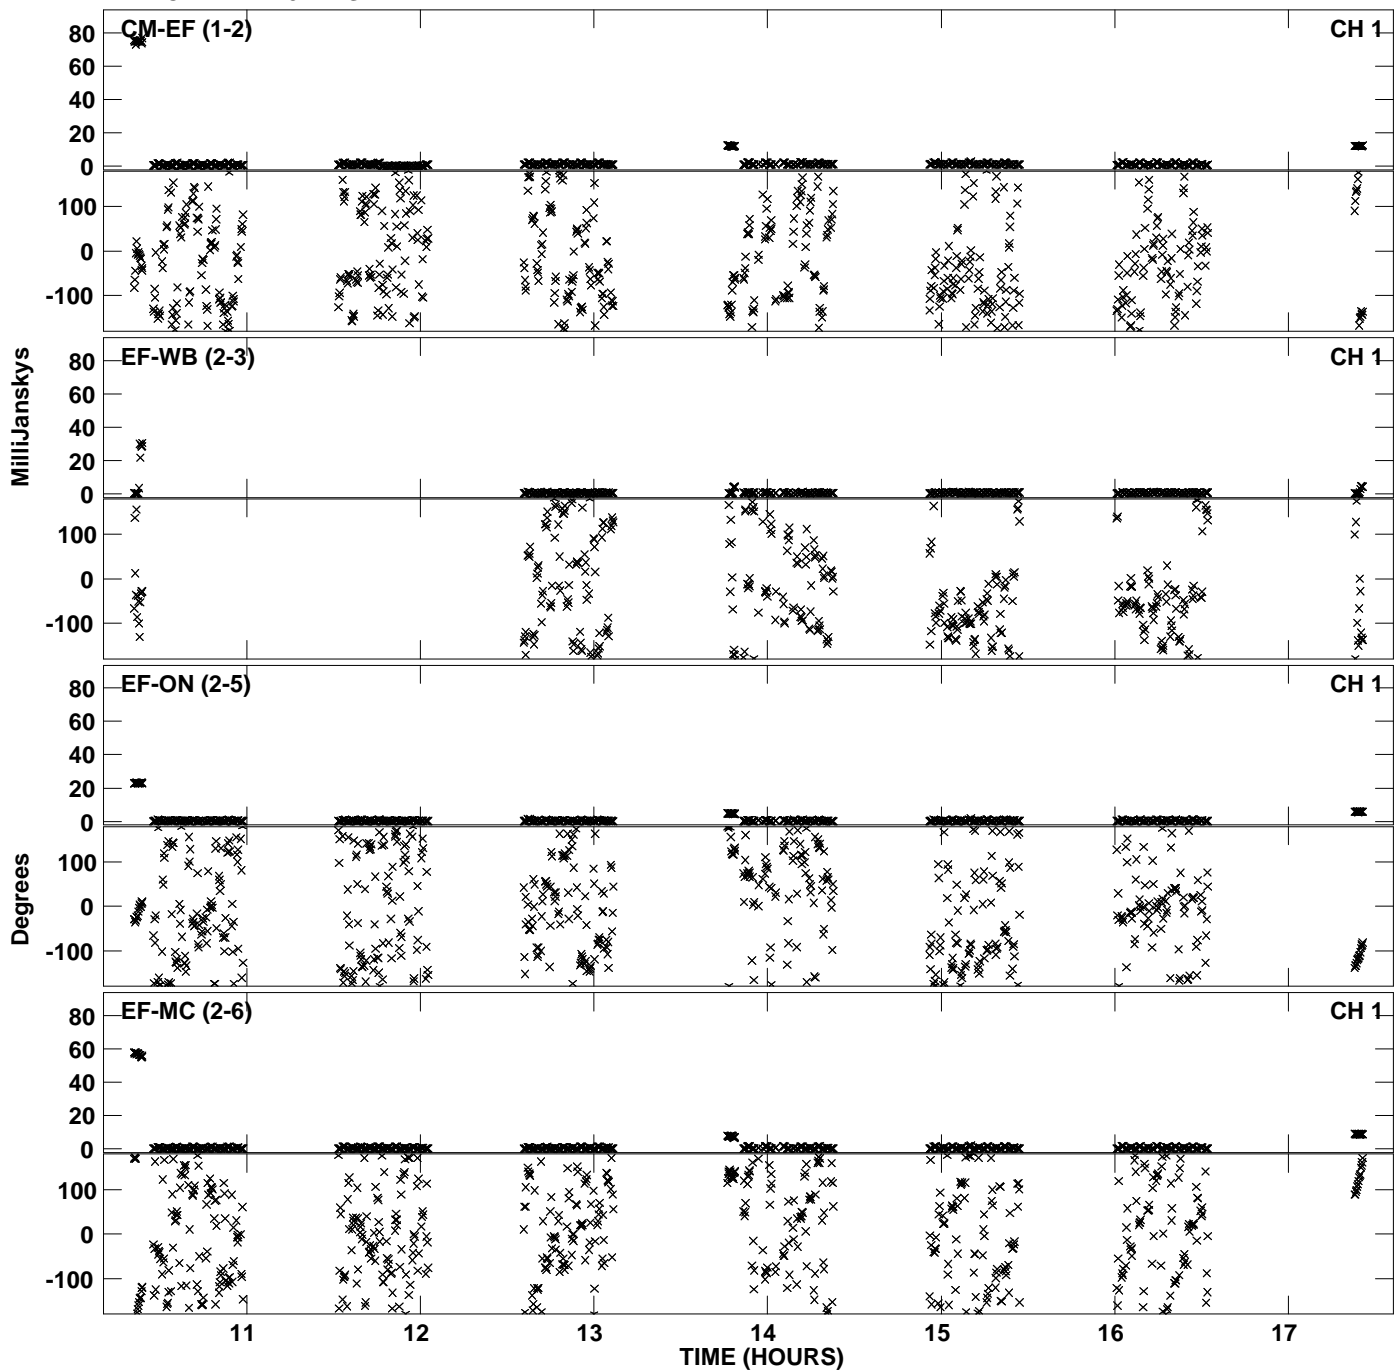

Plot file version 1 created 03-JAN-2011 15:25:34
Amplitude andPhase vs Time for EZ020B 3.UVDATA.1 Vect aver.
IF 1 CHAN 1 - 1024 STK LL

PLot file version 2 created 03-JAN-2011 15:25:34
Amplitude andPhase vs Time for EZ020B 3.UVDATA.1 Vect aver.
IF 1 CHAN 1 - 1024 STK LL

Plot file version 3 created 03-JAN-2011 15:28:23
Amplitude andPhase vs Time for EZ020B 3.UVDATA.1 Vect aver.
IF 1 CHAN 1 - 1024 STK RR

Plot file version 4 created 03-JAN-2011 15:28:23
Amplitude andPhase vs Time for EZ020B 3.UVDATA.1 Vect aver.
IF 1 CHAN 1 - 1024 STK RR