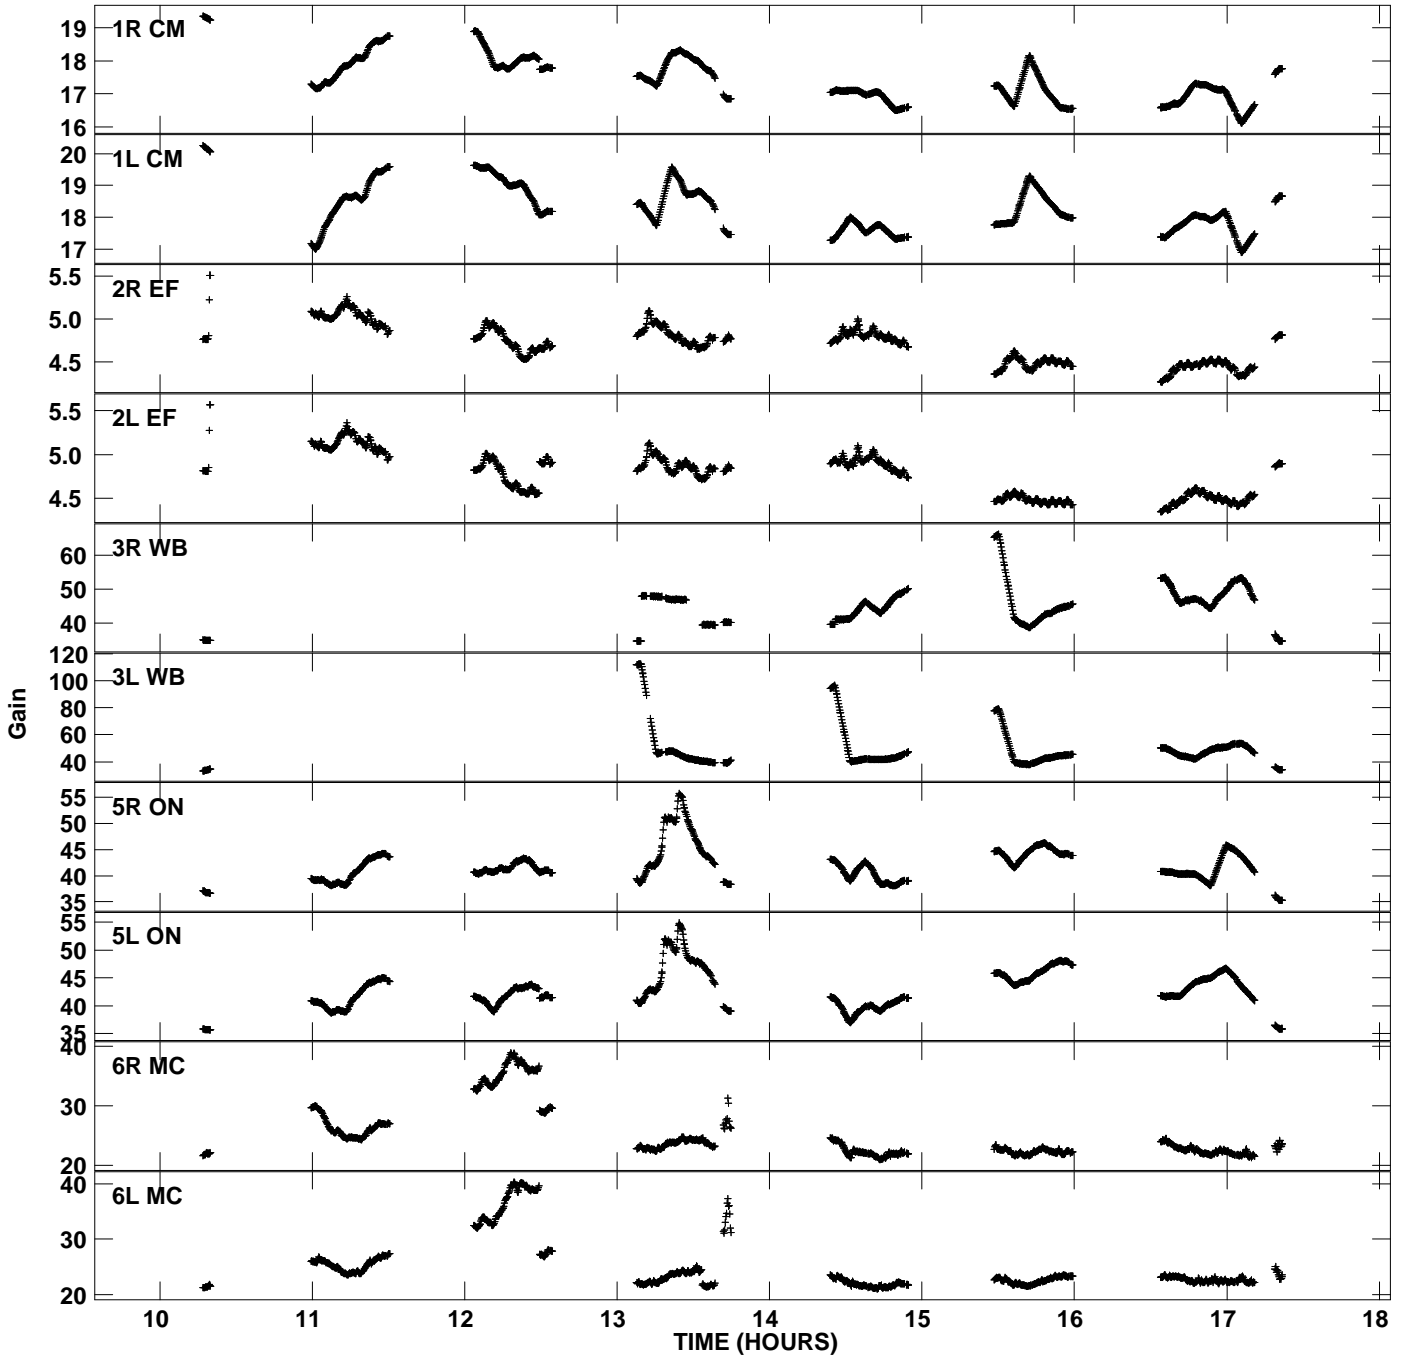

Plot file version 1 created 03-JAN-2011 19:29:01
 Gain amp vs UTC time for EZ020B_4.TMP.1
 CL 4 Rpol & Lpol IF 1

Plot file version 2 created 03-JAN-2011 19:29:01
Gain amp vs UTC time for EZ020B_4.TMP.1
CL 4 Rpol & Lpol IF 1