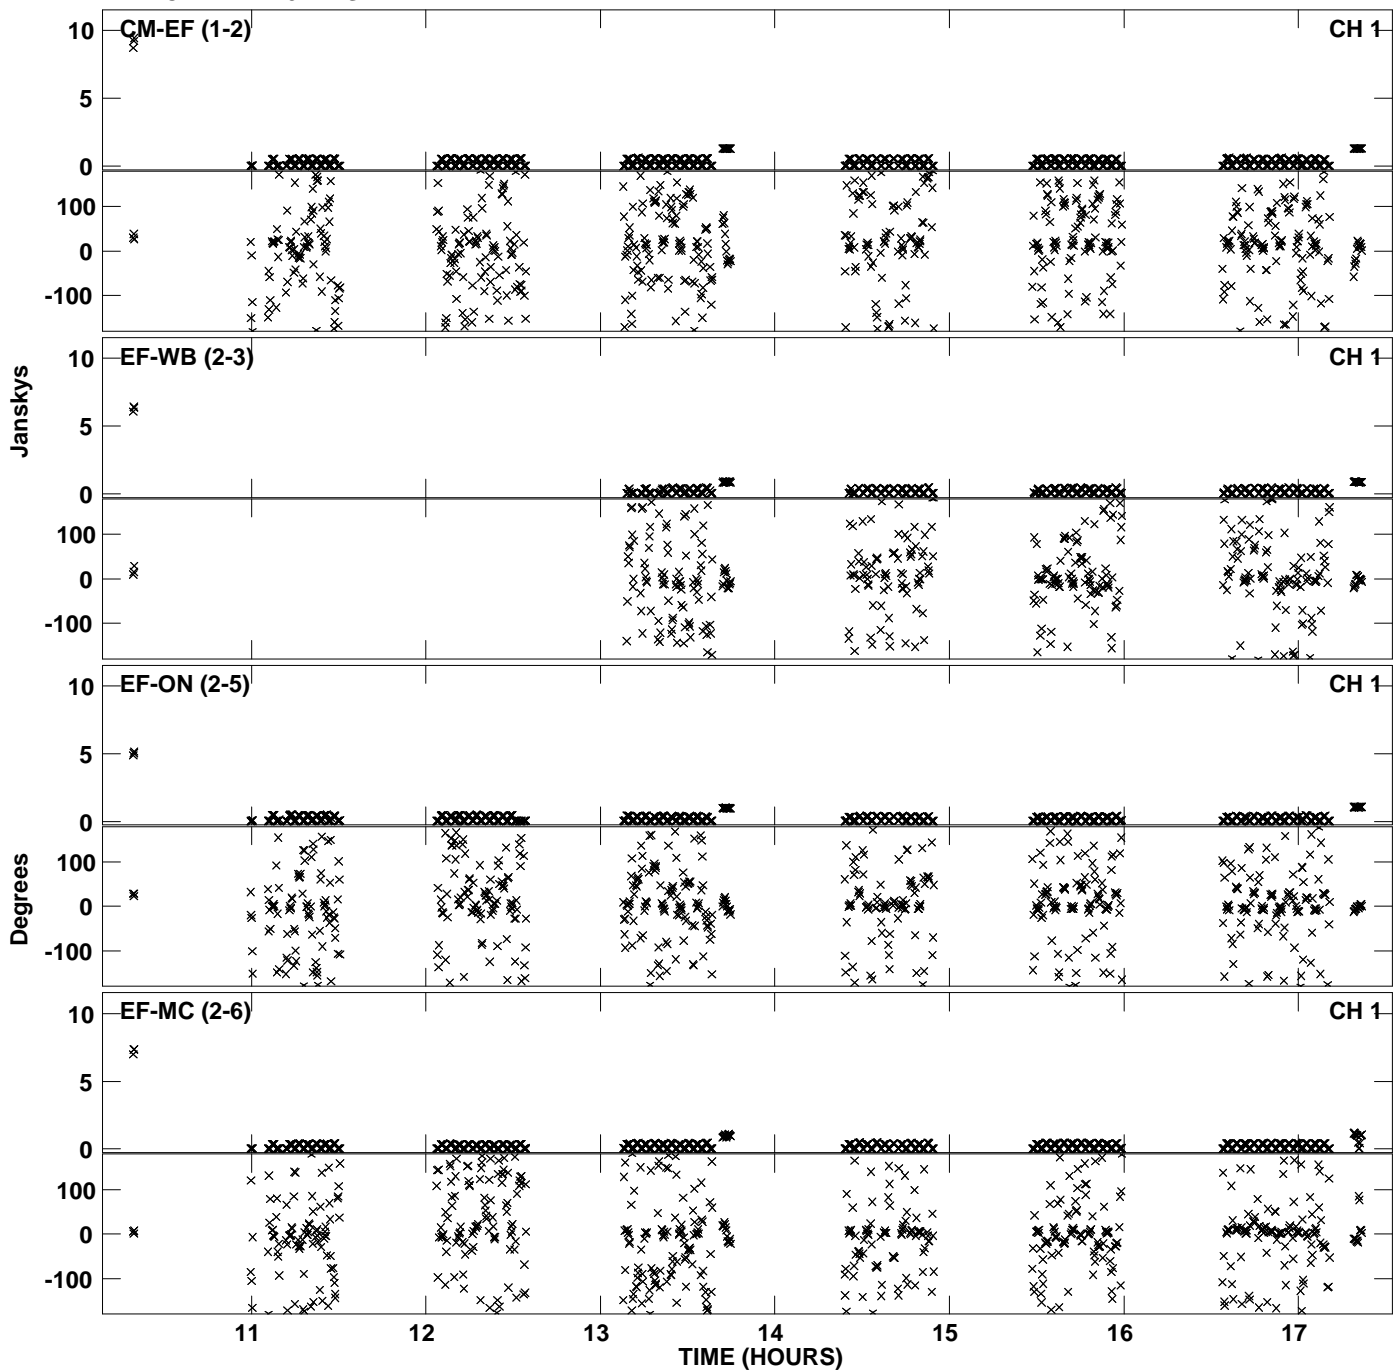

Plot file version 1 created 03-JAN-2011 19:21:33
Amplitude andPhase vs Time for EZ020B 4.UVDATA.1 Vect aver. CL # 3
IF 1 CHAN 1 - 1024 STK LL

PLot file version 2 created 03-JAN-2011 19:21:33
Amplitude andPhase vs Time for EZ020B 4.UVDATA.1 Vect aver. CL # 3
IF 1 CHAN 1 - 1024 STK LL

Plot file version 3 created 03-JAN-2011 19:24:23
Amplitude andPhase vs Time for EZ020B 4.UVDATA.1 Vect aver. CL # 3
IF 1 CHAN 1 - 1024 STK RR

Plot file version 4 created 03-JAN-2011 19:24:23
Amplitude andPhase vs Time for EZ020B 4.UVDATA.1 Vect aver. CL # 3
IF 1 CHAN 1 - 1024 STK RR