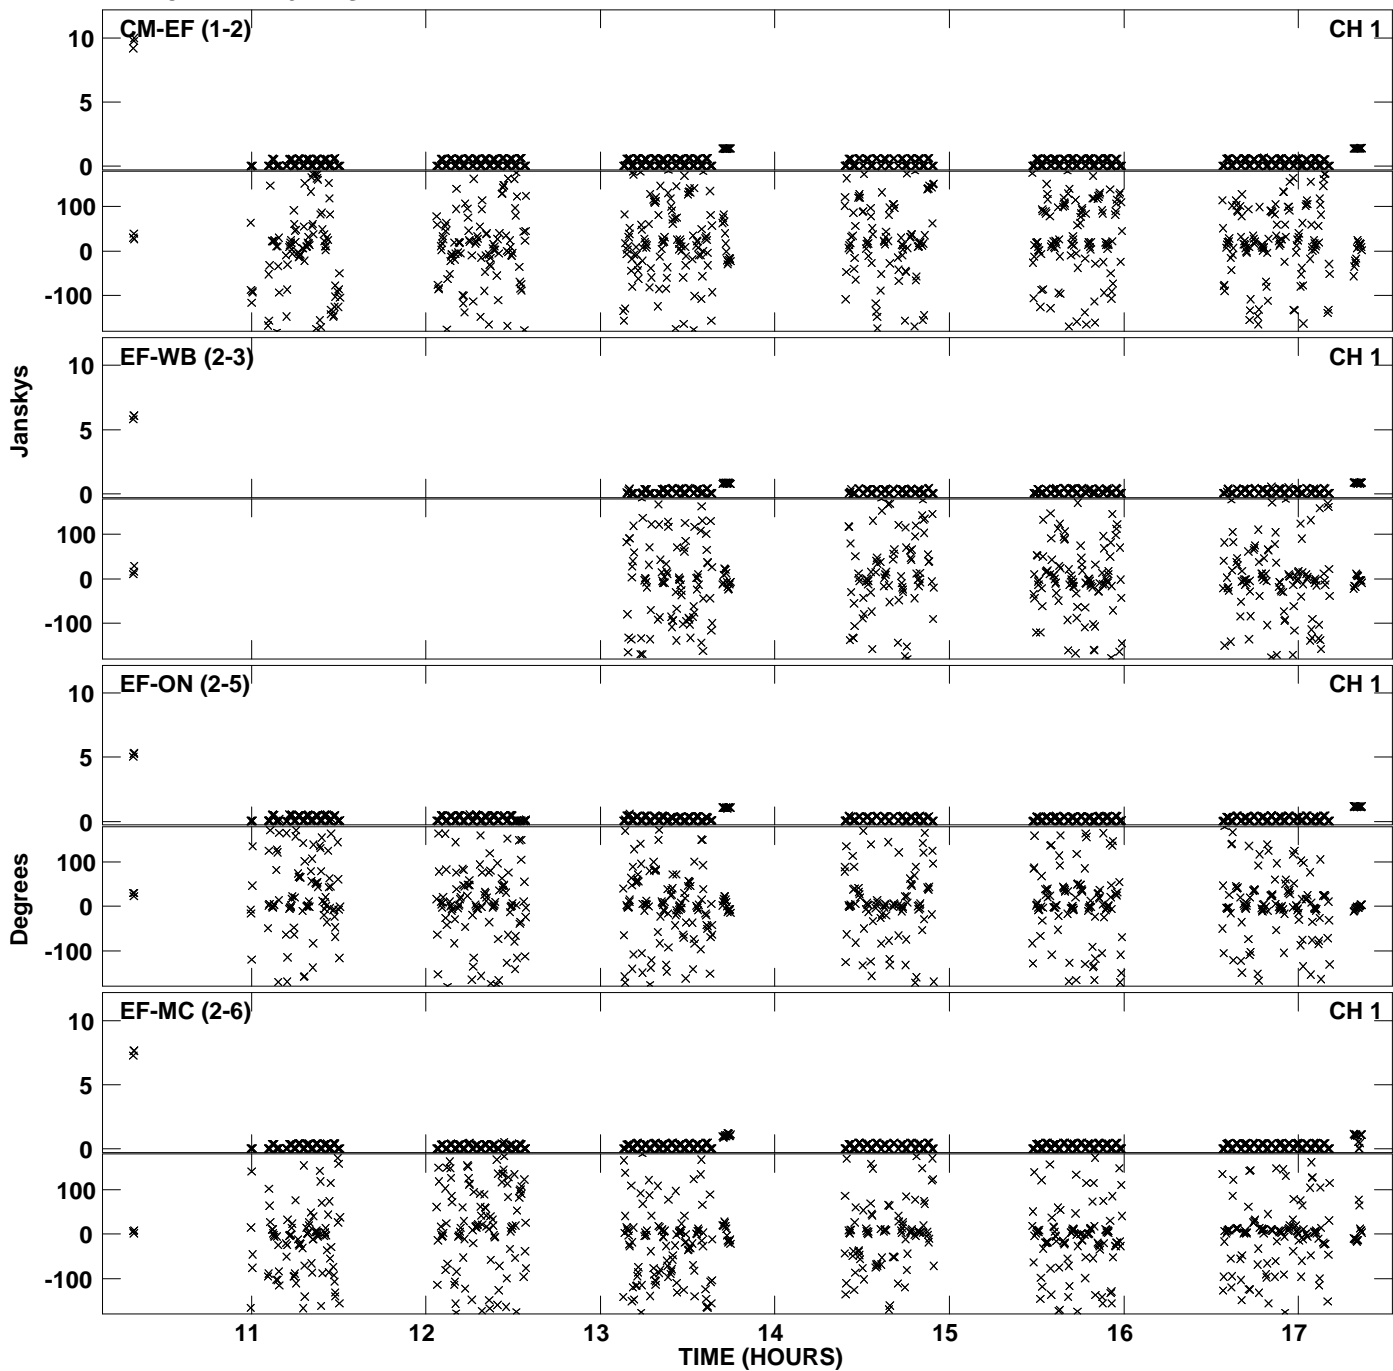

Plot file version 1 created 03-JAN-2011 19:21:33
Amplitude andPhase vs Time for EZ020B 4.UVDATA.1 Vect aver. CL # 3
IF 1 CHAN 1 - 1024 STK LL

PLot file version 2 created 03-JAN-2011 19:21:33
Amplitude andPhase vs Time for EZ020B 4.UVDATA.1 Vect aver. CL # 3
IF 1 CHAN 1 - 1024 STK LL

Plot file version 3 created 03-JAN-2011 19:24:23
Amplitude andPhase vs Time for EZ020B 4.UVDATA.1 Vect aver. CL # 3
IF 1 CHAN 1 - 1024 STK RR

Plot file version 4 created 03-JAN-2011 19:24:23
Amplitude andPhase vs Time for EZ020B 4.UVDATA.1 Vect aver. CL # 3
IF 1 CHAN 1 - 1024 STK RR