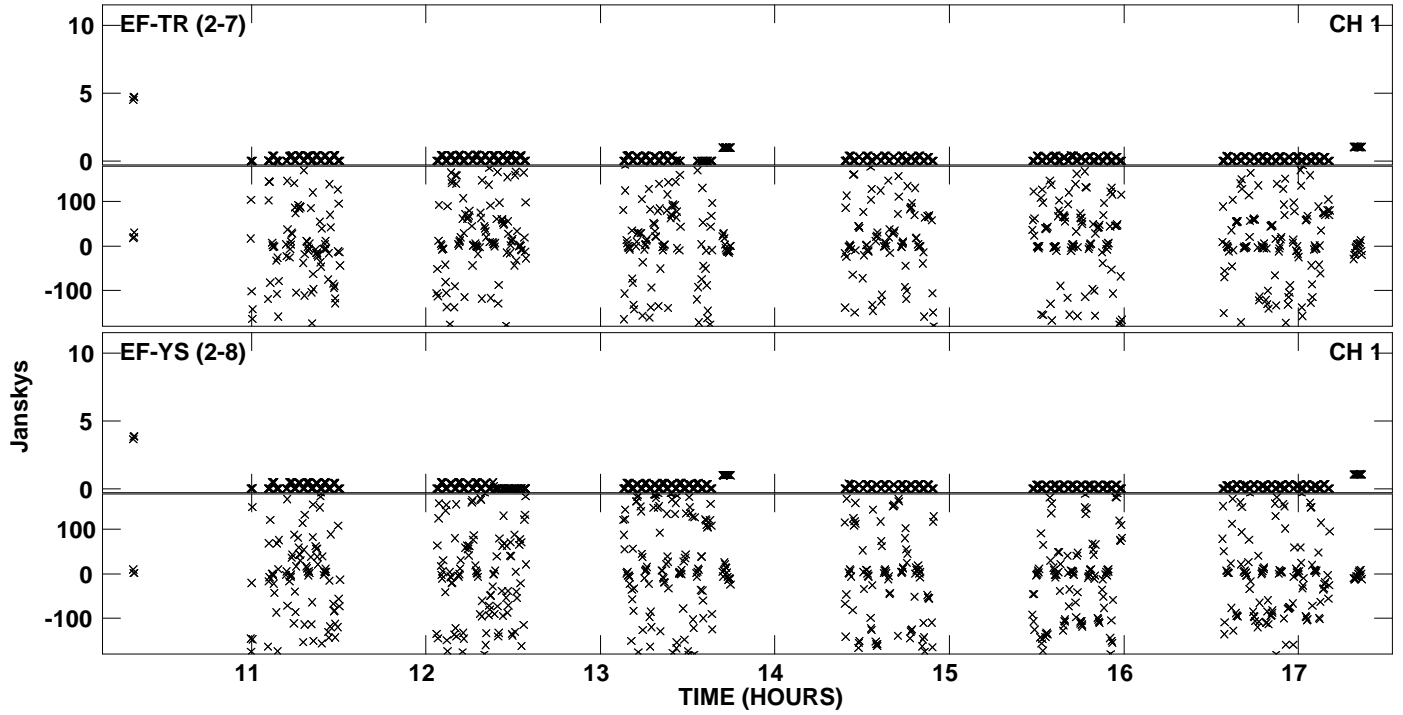

Plot file version 1 created 03-JAN-2011 19:21:33
Amplitude andPhase vs Time for EZ020B 4.UVDATA.1 Vect aver. CL # 3
IF 1 CHAN 1 - 1024 STK LL

PLot file version 2 created 03-JAN-2011 19:21:33
Amplitude andPhase vs Time for EZ020B 4.UVDATA.1 Vect aver. CL # 3
IF 1 CHAN 1 - 1024 STK LL

Plot file version 3 created 03-JAN-2011 19:24:23
Amplitude andPhase vs Time for EZ020B 4.UVDATA.1 Vect aver. CL # 3
IF 1 CHAN 1 - 1024 STK RR

Plot file version 4 created 03-JAN-2011 19:24:23
Amplitude andPhase vs Time for EZ020B 4.UVDATA.1 Vect aver. CL # 3
IF 1 CHAN 1 - 1024 STK RR