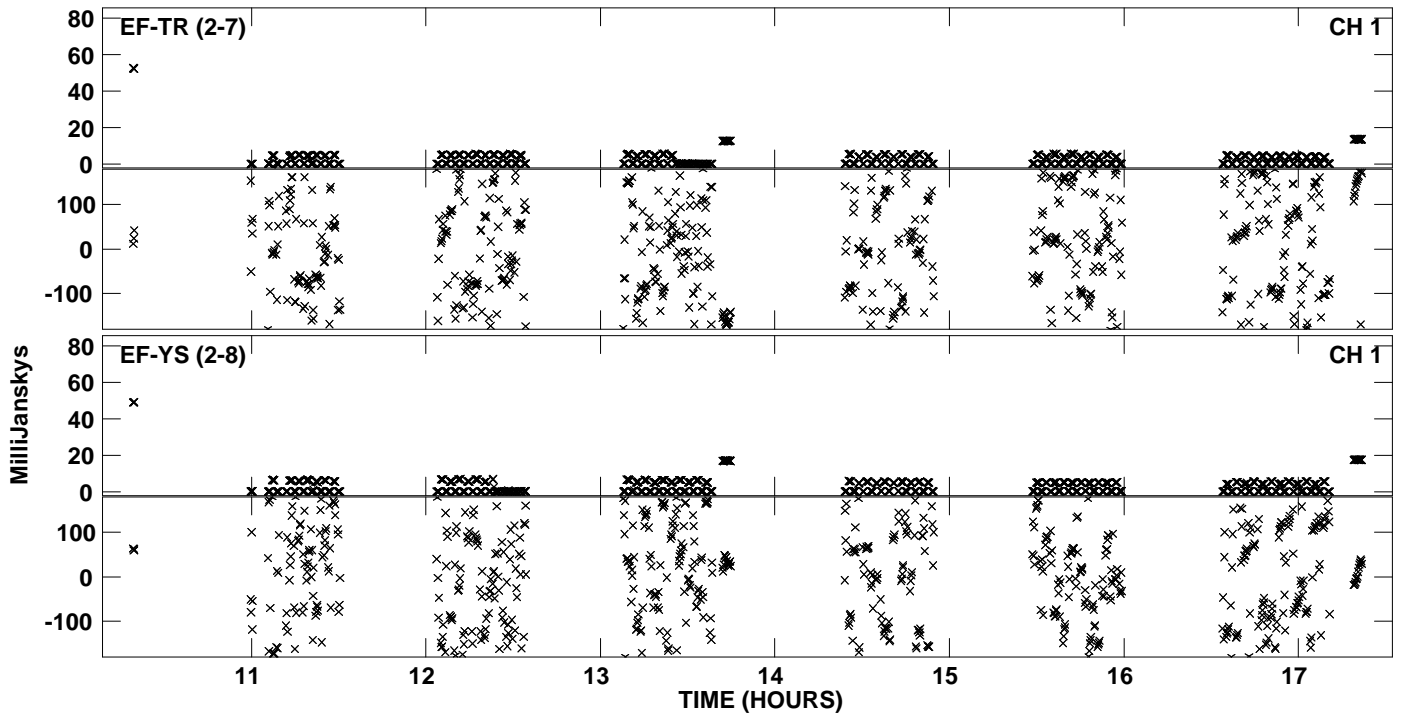

PLot file version 1 created 03-JAN-2011 16:17:17  
Amplitude andPhase vs Time for EZ020B 4.UVDATA.1 Vect aver.  
IF 1 CHAN 1 - 1024 STK LL

PLot file version 2 created 03-JAN-2011 16:17:17  
Amplitude andPhase vs Time for EZ020B 4.UVDATA.1 Vect aver.  
IF 1 CHAN 1 - 1024 STK LL

PLot file version 3 created 03-JAN-2011 16:21:39  
Amplitude andPhase vs Time for EZ020B 4.UVDATA.1 Vect aver.  
IF 1 CHAN 1 - 1024 STK RR

PLot file version 4 created 03-JAN-2011 16:21:39  
Amplitude andPhase vs Time for EZ020B 4.UVDATA.1 Vect aver.  
IF 1 CHAN 1 - 1024 STK RR