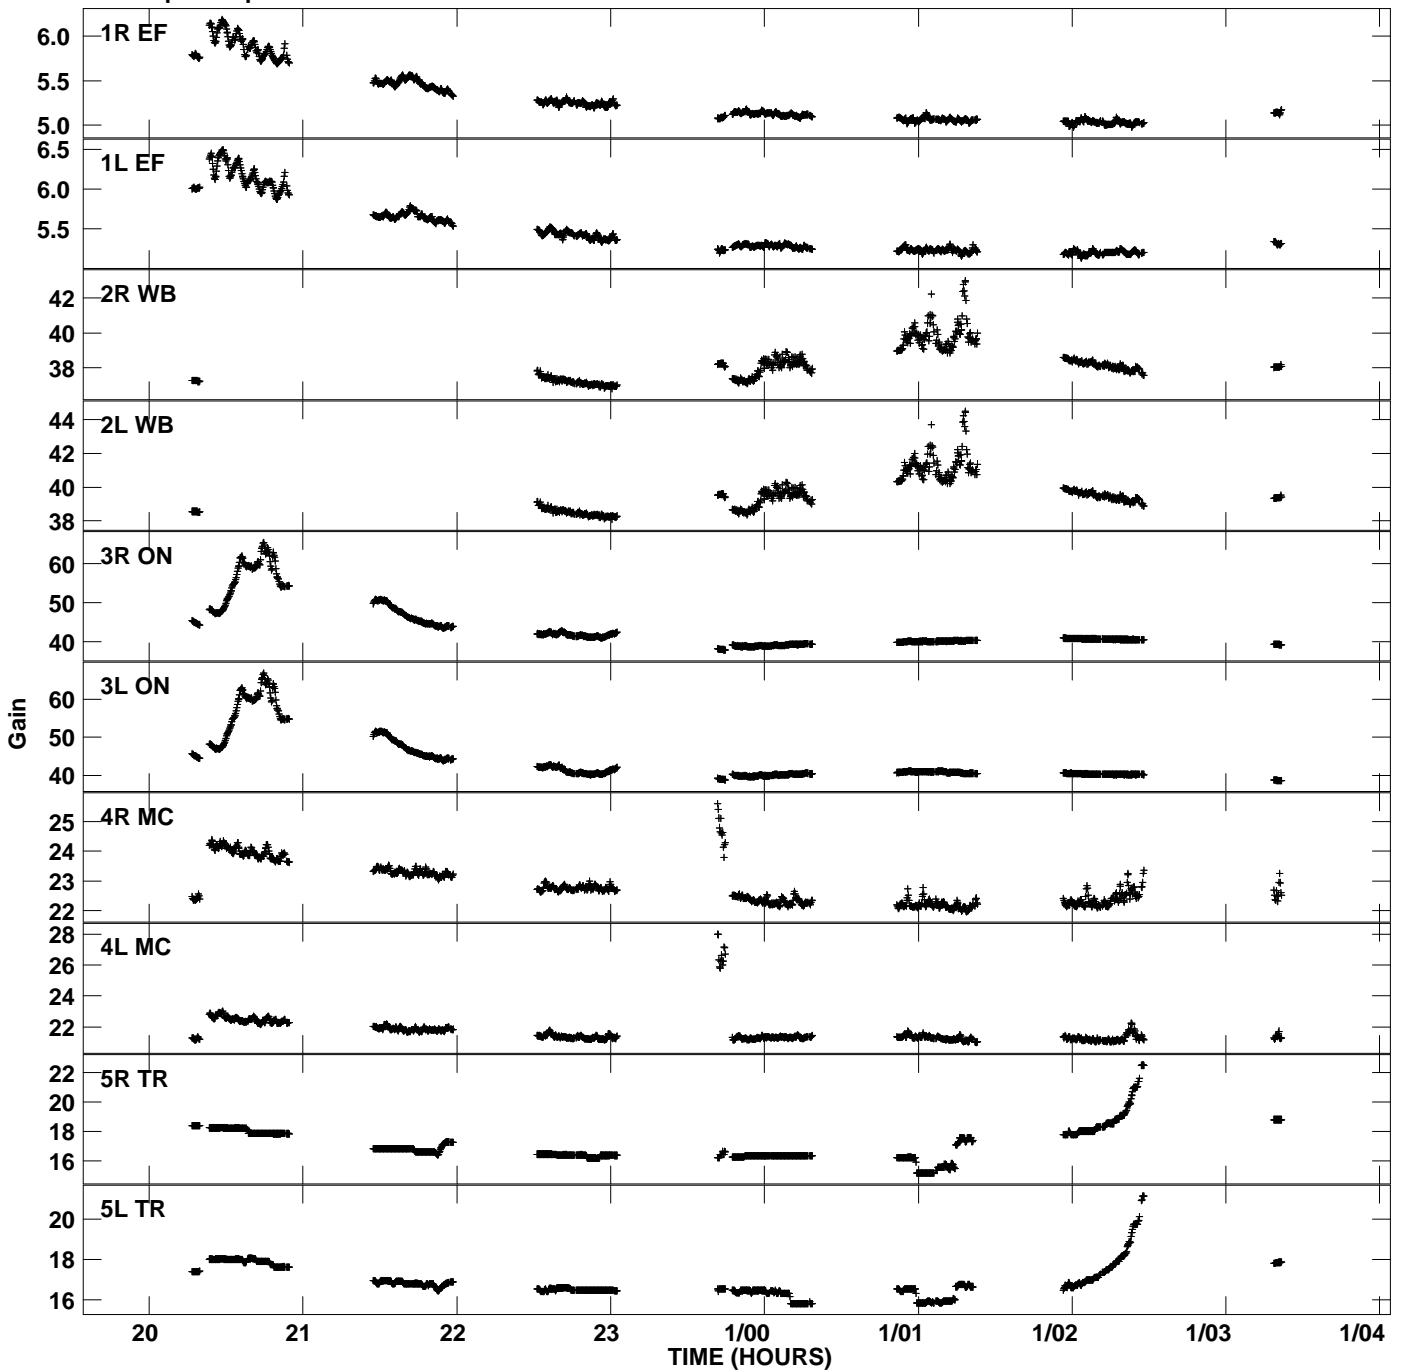

Plot file version 1 created 23-NOV-2011 19:17:50
 Gain amp vs UTC time for EZ020D_4.UVDATA.1
 CL 2 Rpol & Lpol IF 1

Plot file version 2 created 23-NOV-2011 19:17:50
Gain amp vs UTC time for EZ020D_4.UVDATA.1
CL 2 Rpol & Lpol IF 1