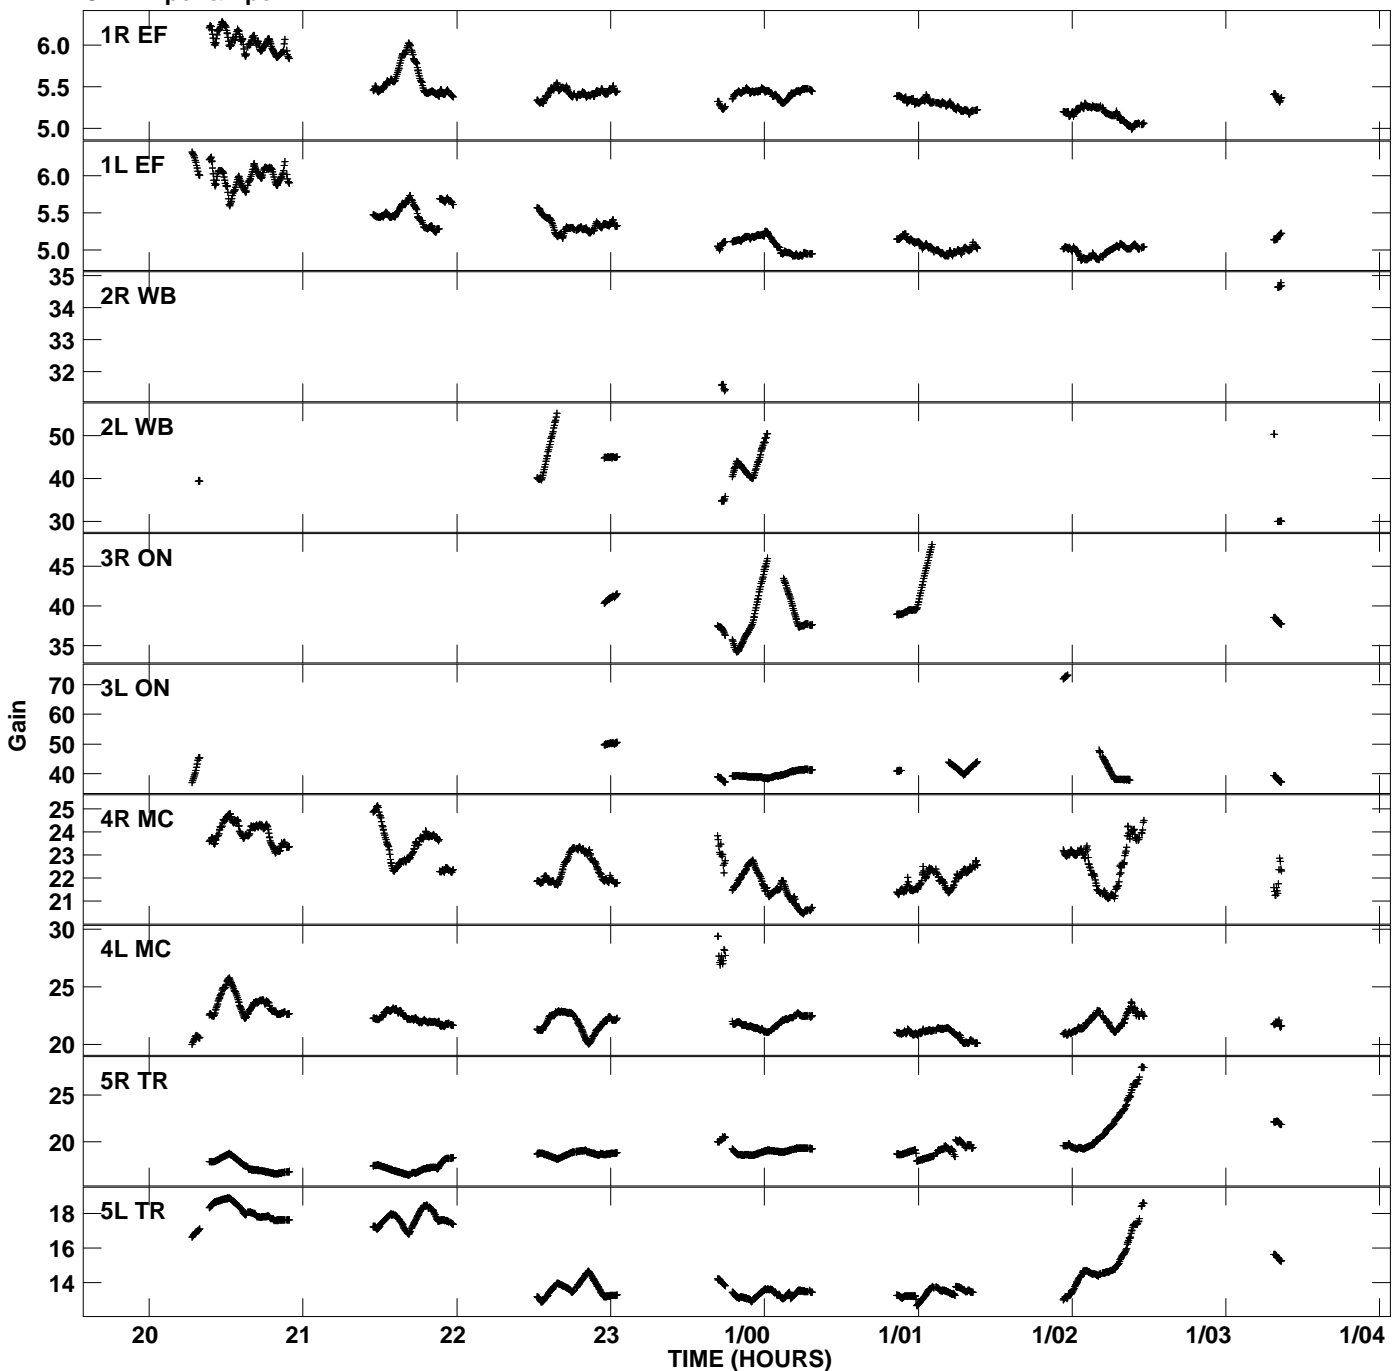

Plot file version 1 created 23-NOV-2011 23:17:24
 Gain amp vs UTC time for EZ020D_4.TMP.1
 CL 4 Rpol & Lpol IF 1

Plot file version 2 created 23-NOV-2011 23:17:24
Gain amp vs UTC time for EZ020D_4.TMP.1
CL 4 Rpol & Lpol IF 1