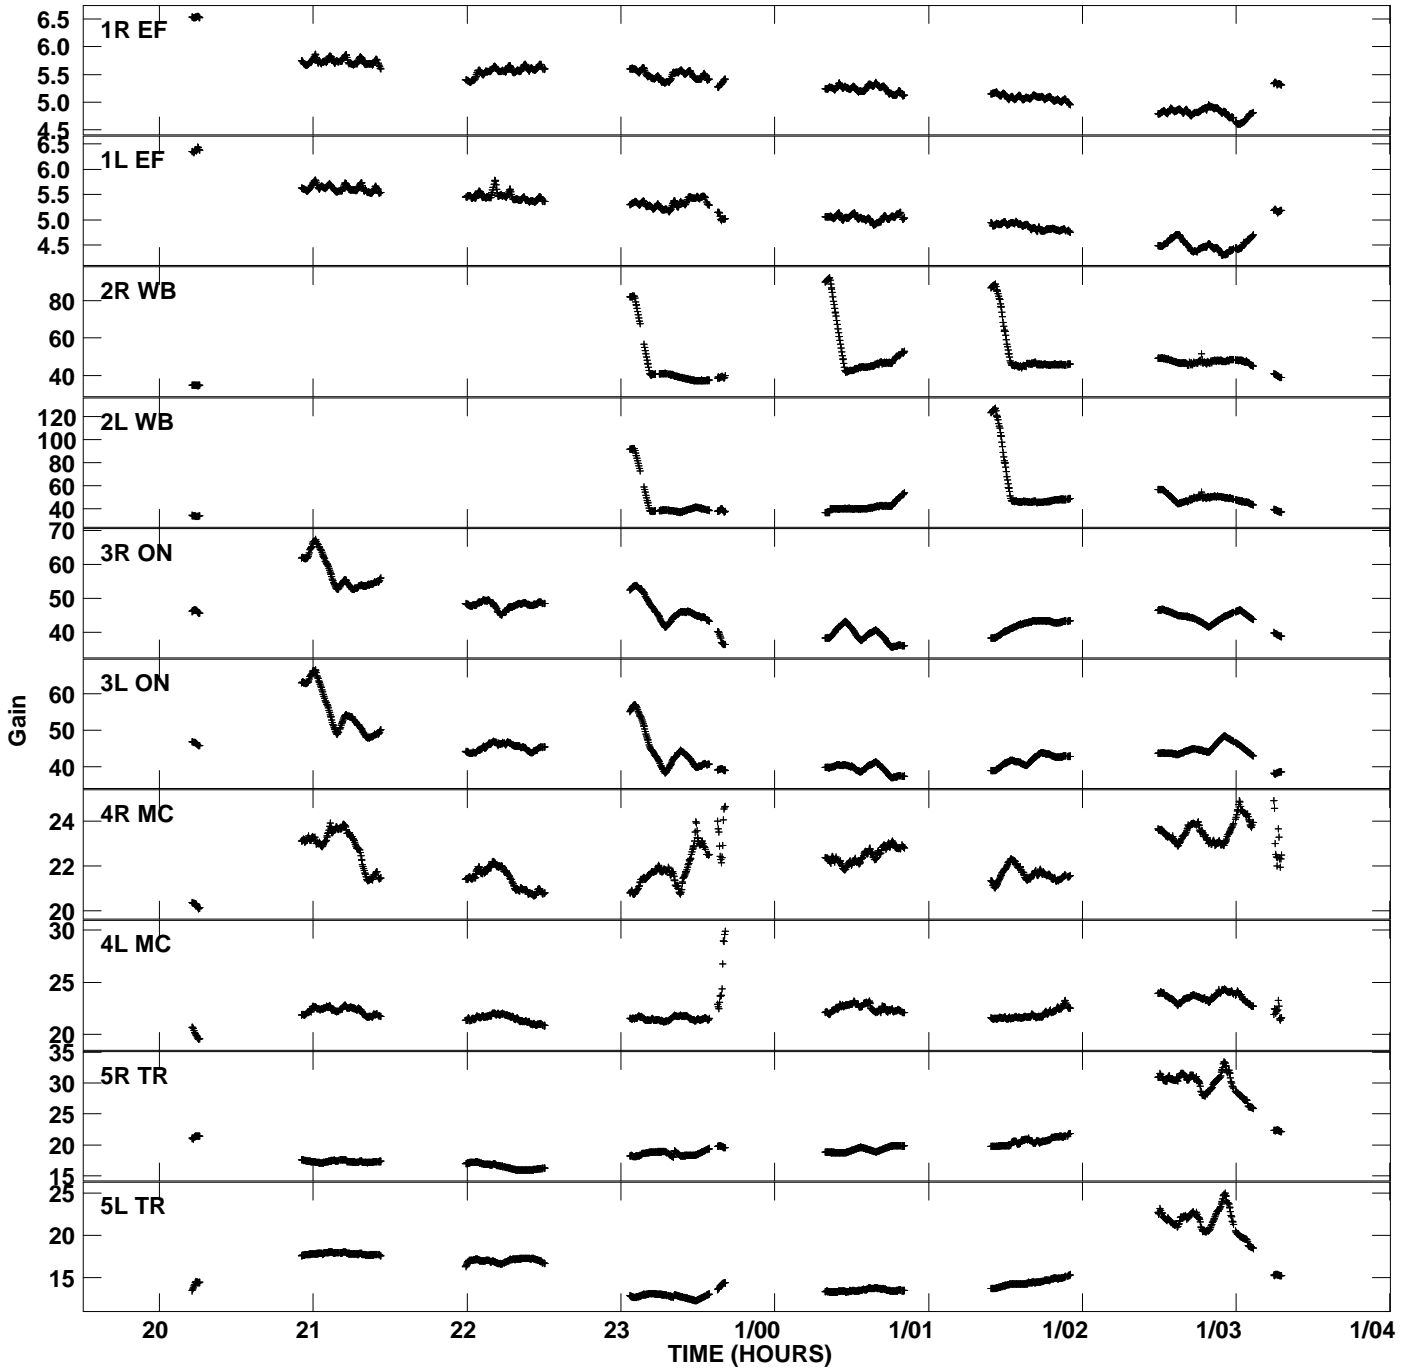

Plot file version 1 created 23-NOV-2011 22:13:17
 Gain amp vs UTC time for EZ020D_5.TMP.1
 CL 4 Rpol & Lpol IF 1

Plot file version 2 created 23-NOV-2011 22:13:17
Gain amp vs UTC time for EZ020D_5.TMP.1
CL 4 Rpol & Lpol IF 1