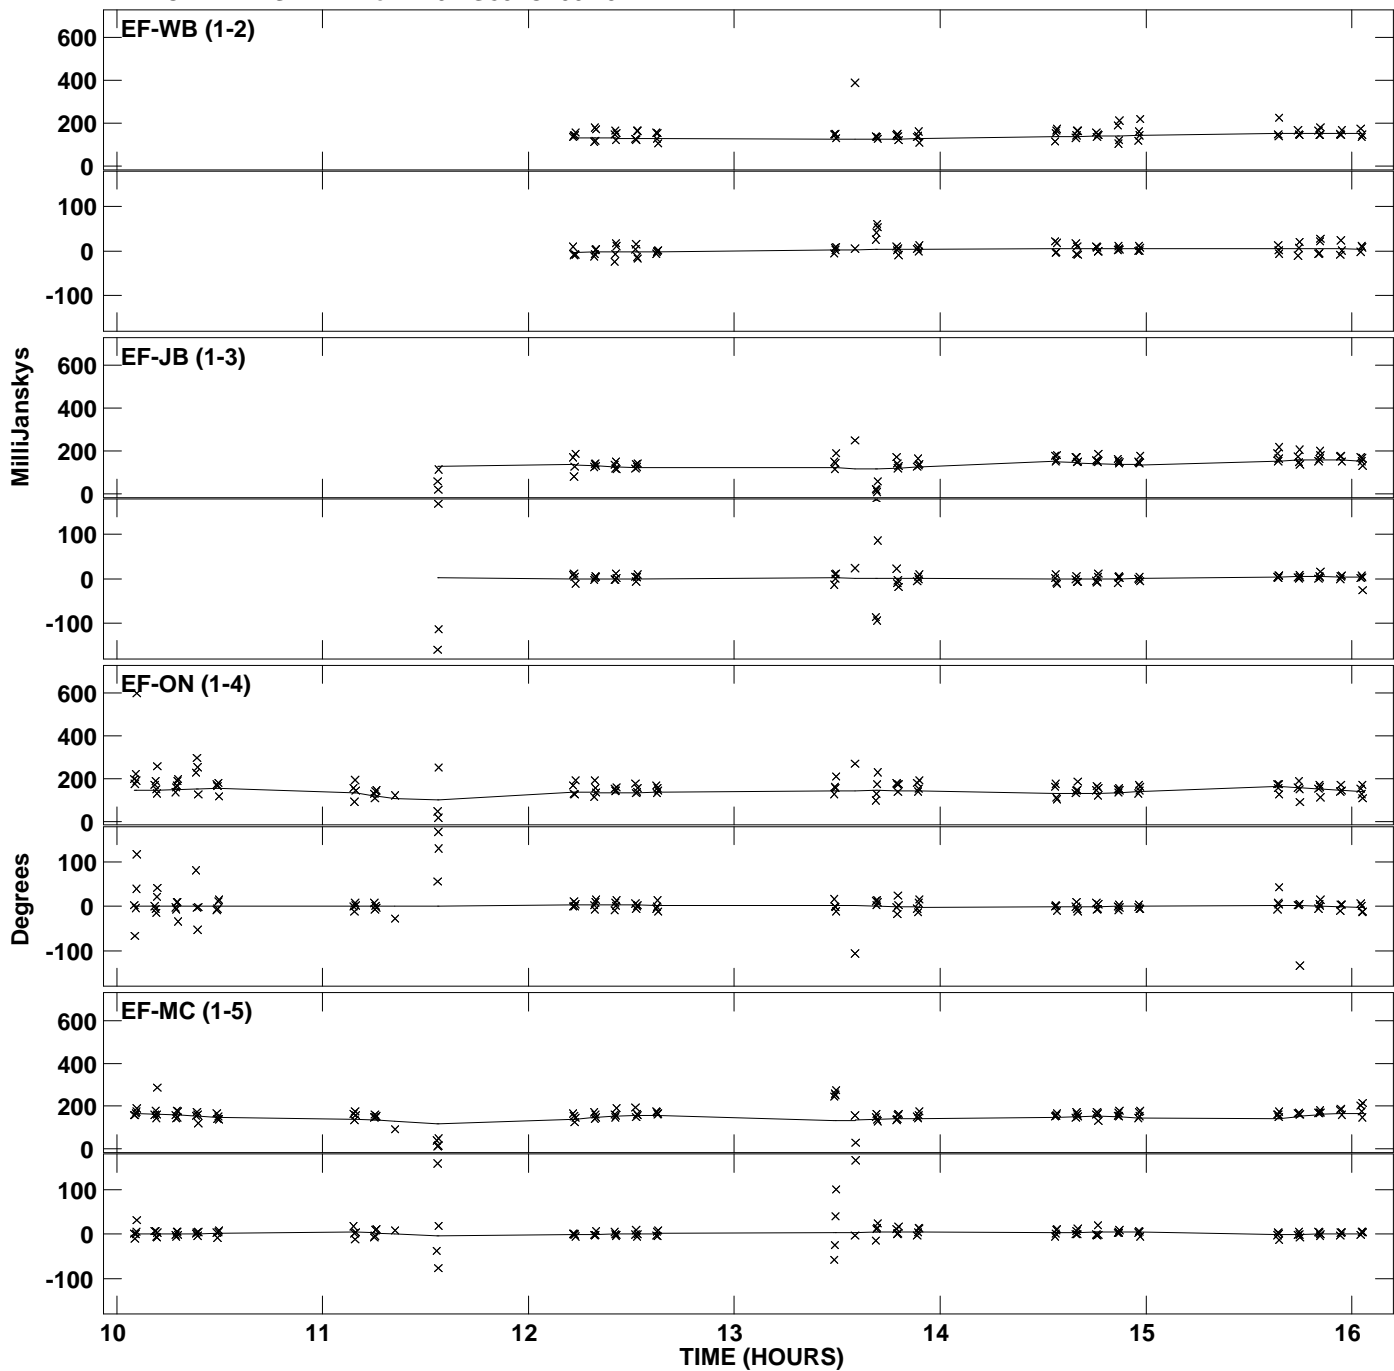

PLot file version 1 created 21-MAR-2012 13:09:55
Amplitude andPhase vs Time for 2102-G85.MULTI.1 Vect aver. CL # 3
IF 1 CHAN 1 STK RR of 2102-G85.ICL001.3

PLot file version 2 created 21-MAR-2012 13:09:55
Amplitude andPhase vs Time for 2102-G85.MULTI.1 Vect aver. CL # 3
IF 1 CHAN 1 STK RR of 2102-G85.ICL001.3