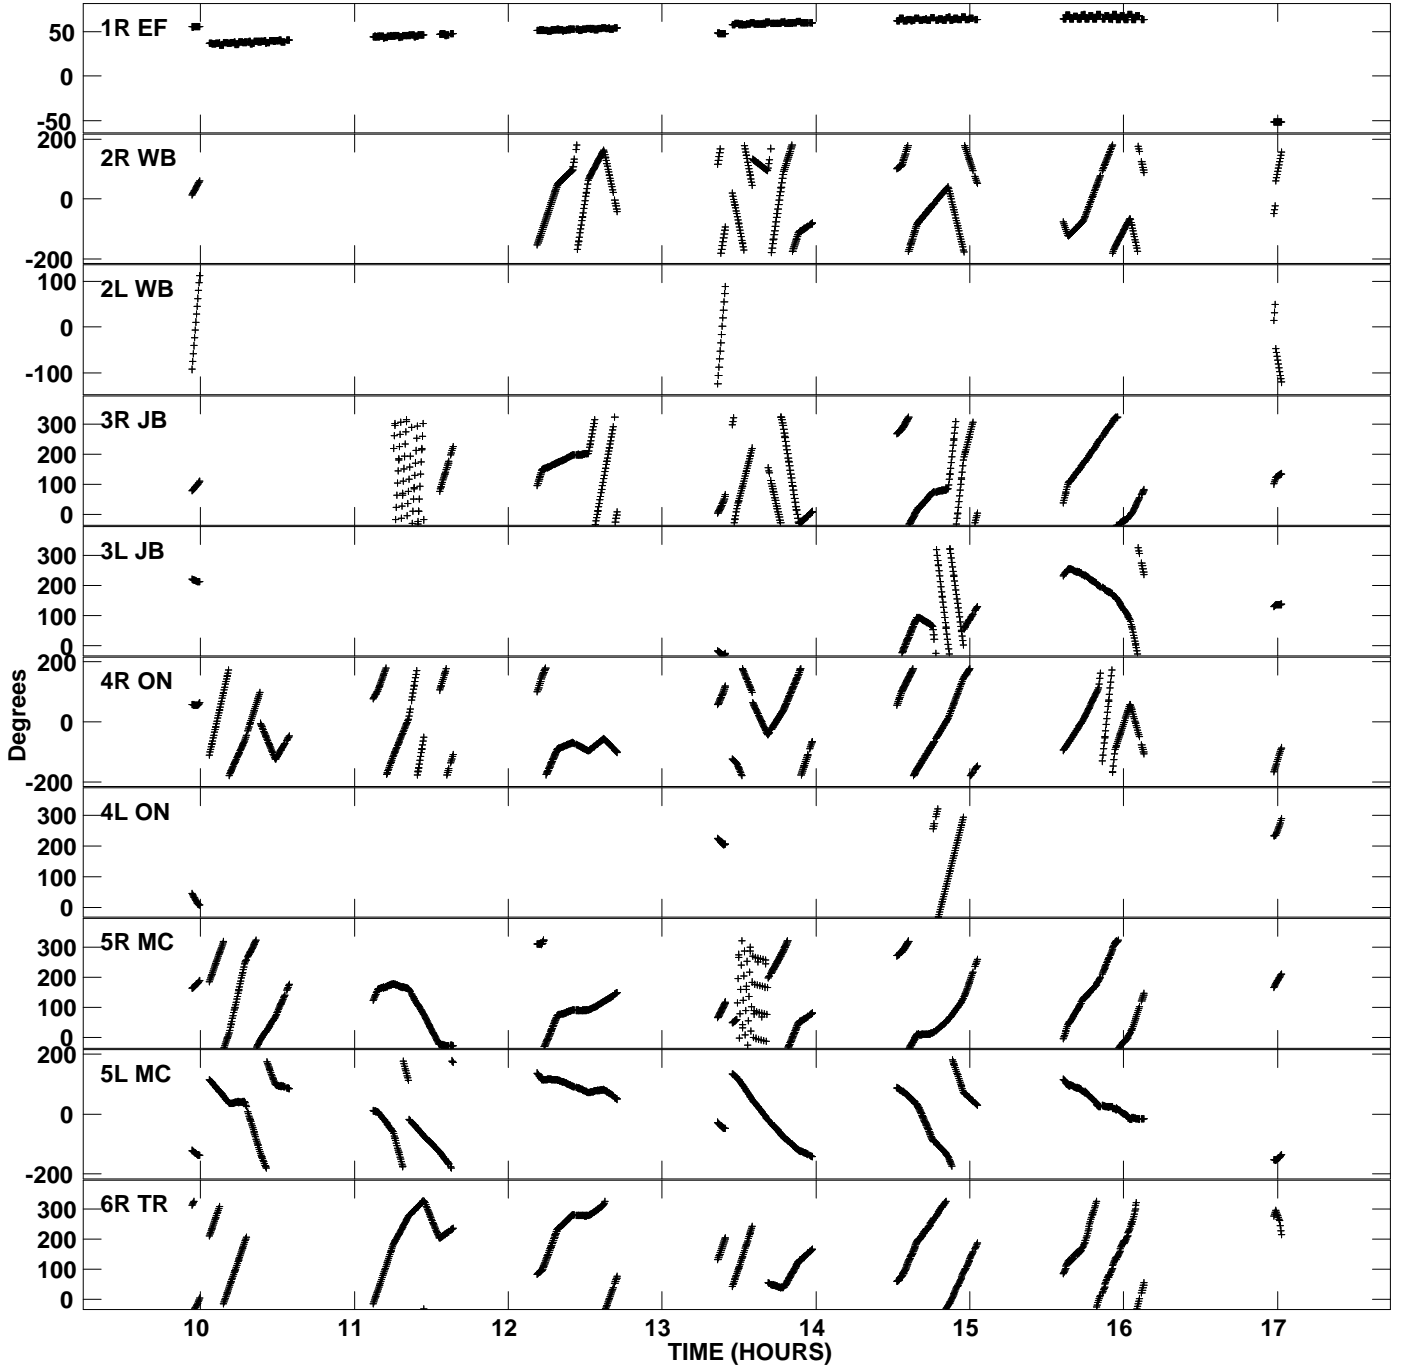

Plot file version 1 created 21-MAR-2012 12:42:59
Gain phs vs UTC time for EZ020E_4.UVDATA.1
CL 3 Rpol & Lpol IF 1

Plot file version 2 created 21-MAR-2012 12:42:59
Gain phs vs UTC time for EZ020E_4.UVDATA.1
CL 3 Rpol & Lpol IF 1