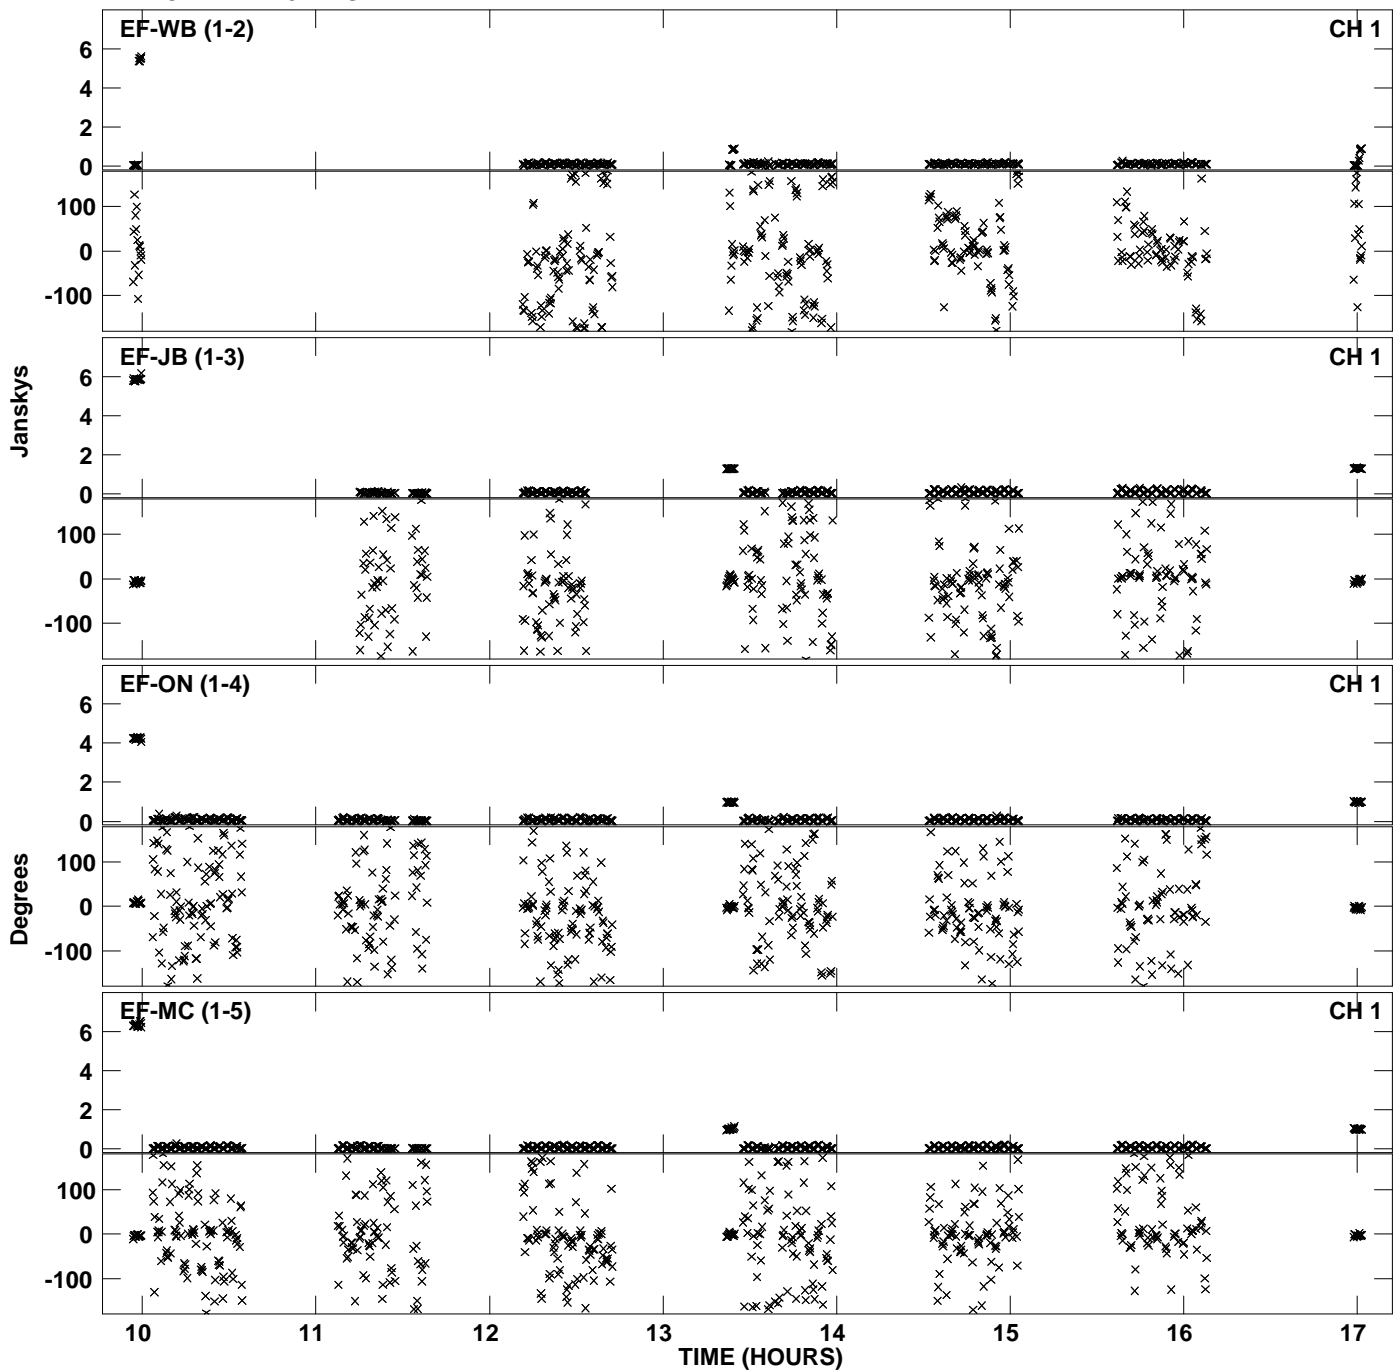

Plot file version 1 created 21-MAR-2012 13:05:39
Amplitude andPhase vs Time for EZ020E 4.UVDATA.1 Vect aver. CL # 3
IF 1 CHAN 1 - 1024 STK RR

Plot file version 2 created 21-MAR-2012 13:05:39
Amplitude and Phase vs Time for EZ020E 4.UVDATA.1 Vect aver. CL # 3
IF 1 CHAN 1 - 1024 STK RR