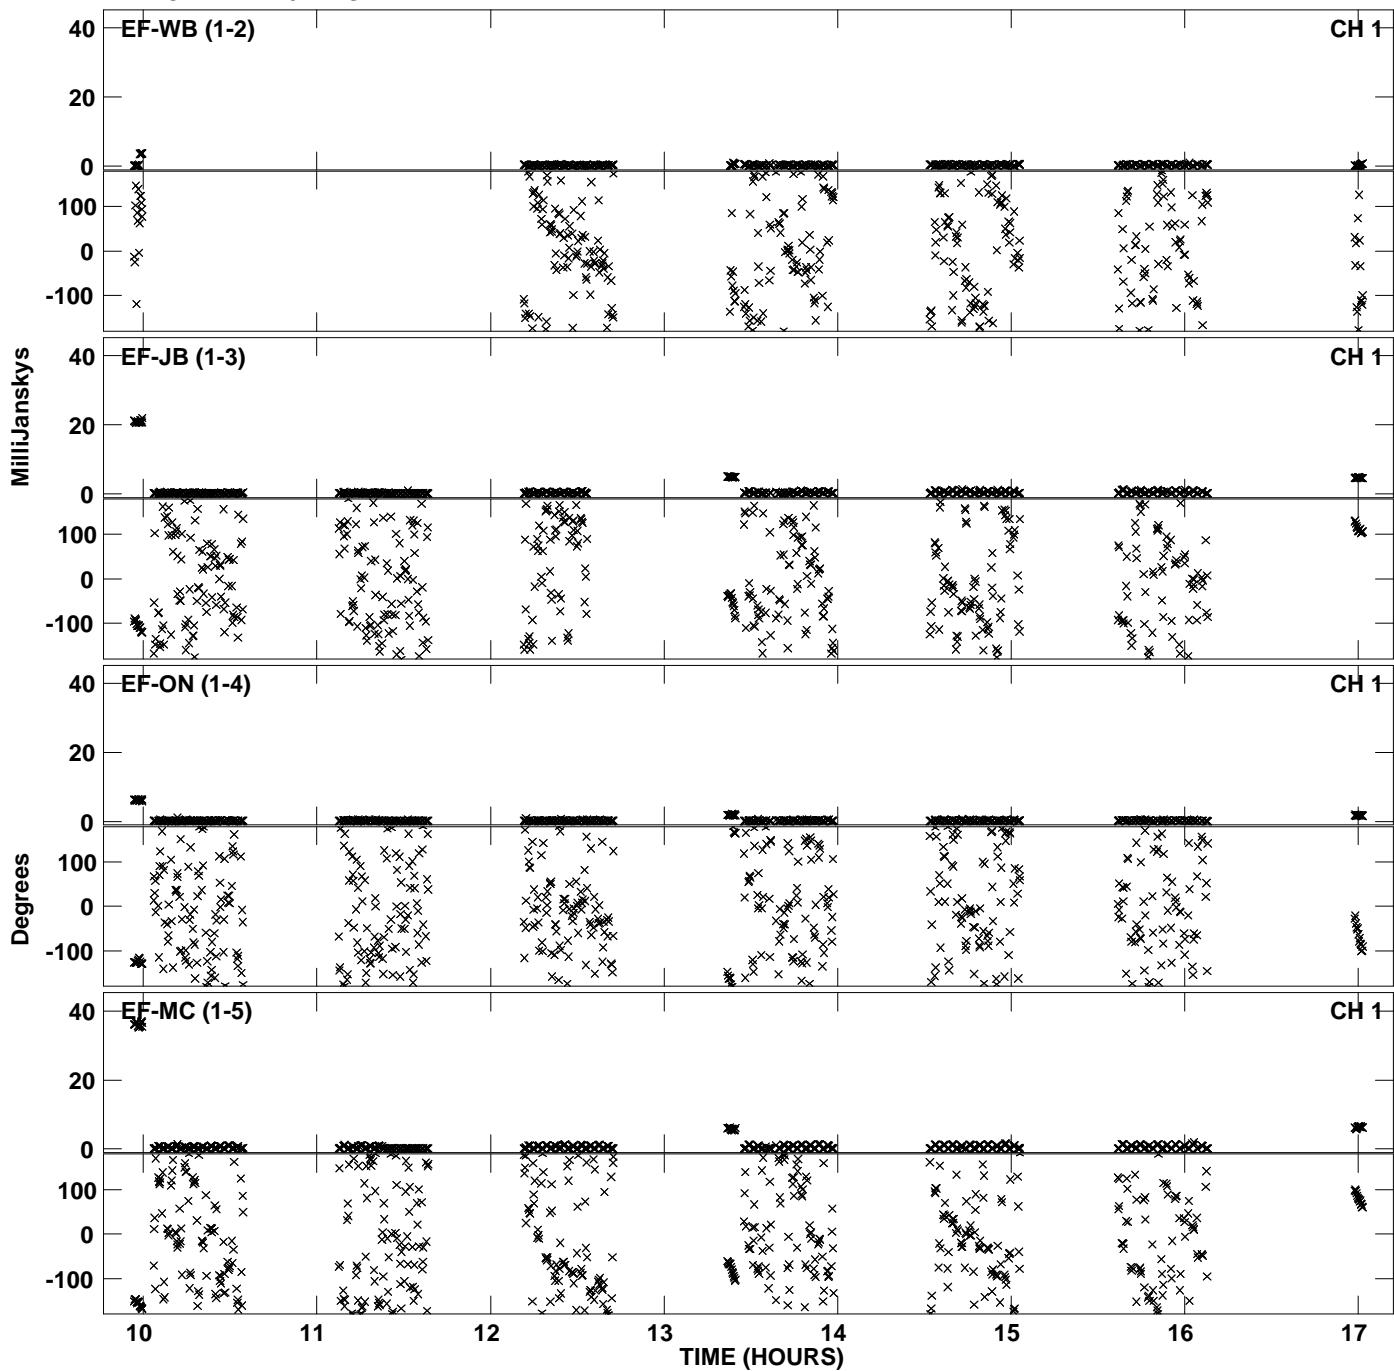

Plot file version 1 created 21-MAR-2012 09:52:59
Amplitude andPhase vs Time for EZ020E 4.UVDATA.1 Vect aver.
IF 1 CHAN 1 - 1024 STK LL

Plot file version 2 created 21-MAR-2012 09:52:59
Amplitude andPhase vs Time for EZ020E 4.UVDATA.1 Vect aver.
IF 1 CHAN 1 - 1024 STK LL

Plot file version 3 created 21-MAR-2012 09:55:21
Amplitude andPhase vs Time for EZ020E 4.UVDATA.1 Vect aver.
IF 1 CHAN 1 - 1024 STK RR

Plot file version 4 created 21-MAR-2012 09:55:21
Amplitude andPhase vs Time for EZ020E 4.UVDATA.1 Vect aver.
IF 1 CHAN 1 - 1024 STK RR