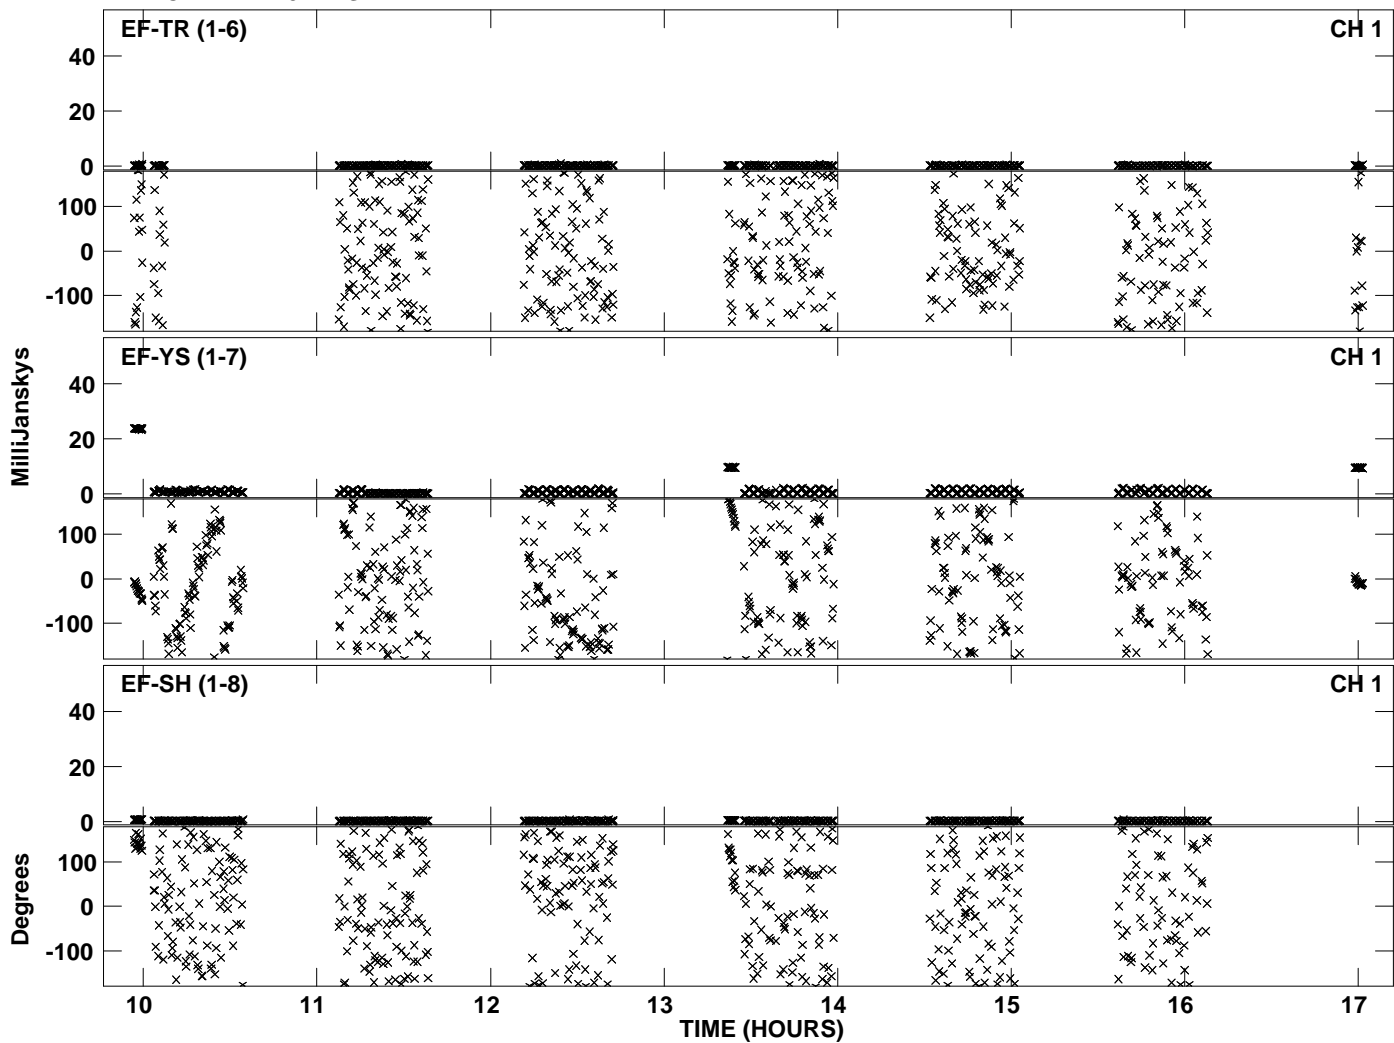

Plot file version 1 created 21-MAR-2012 09:52:59
Amplitude andPhase vs Time for EZ020E 4.UVDATA.1 Vect aver.
IF 1 CHAN 1 - 1024 STK LL

Plot file version 2 created 21-MAR-2012 09:52:59
Amplitude andPhase vs Time for EZ020E 4.UVDATA.1 Vect aver.
IF 1 CHAN 1 - 1024 STK LL

Plot file version 3 created 21-MAR-2012 09:55:21
Amplitude andPhase vs Time for EZ020E 4.UVDATA.1 Vect aver.
IF 1 CHAN 1 - 1024 STK RR

Plot file version 4 created 21-MAR-2012 09:55:21
Amplitude andPhase vs Time for EZ020E 4.UVDATA.1 Vect aver.
IF 1 CHAN 1 - 1024 STK RR