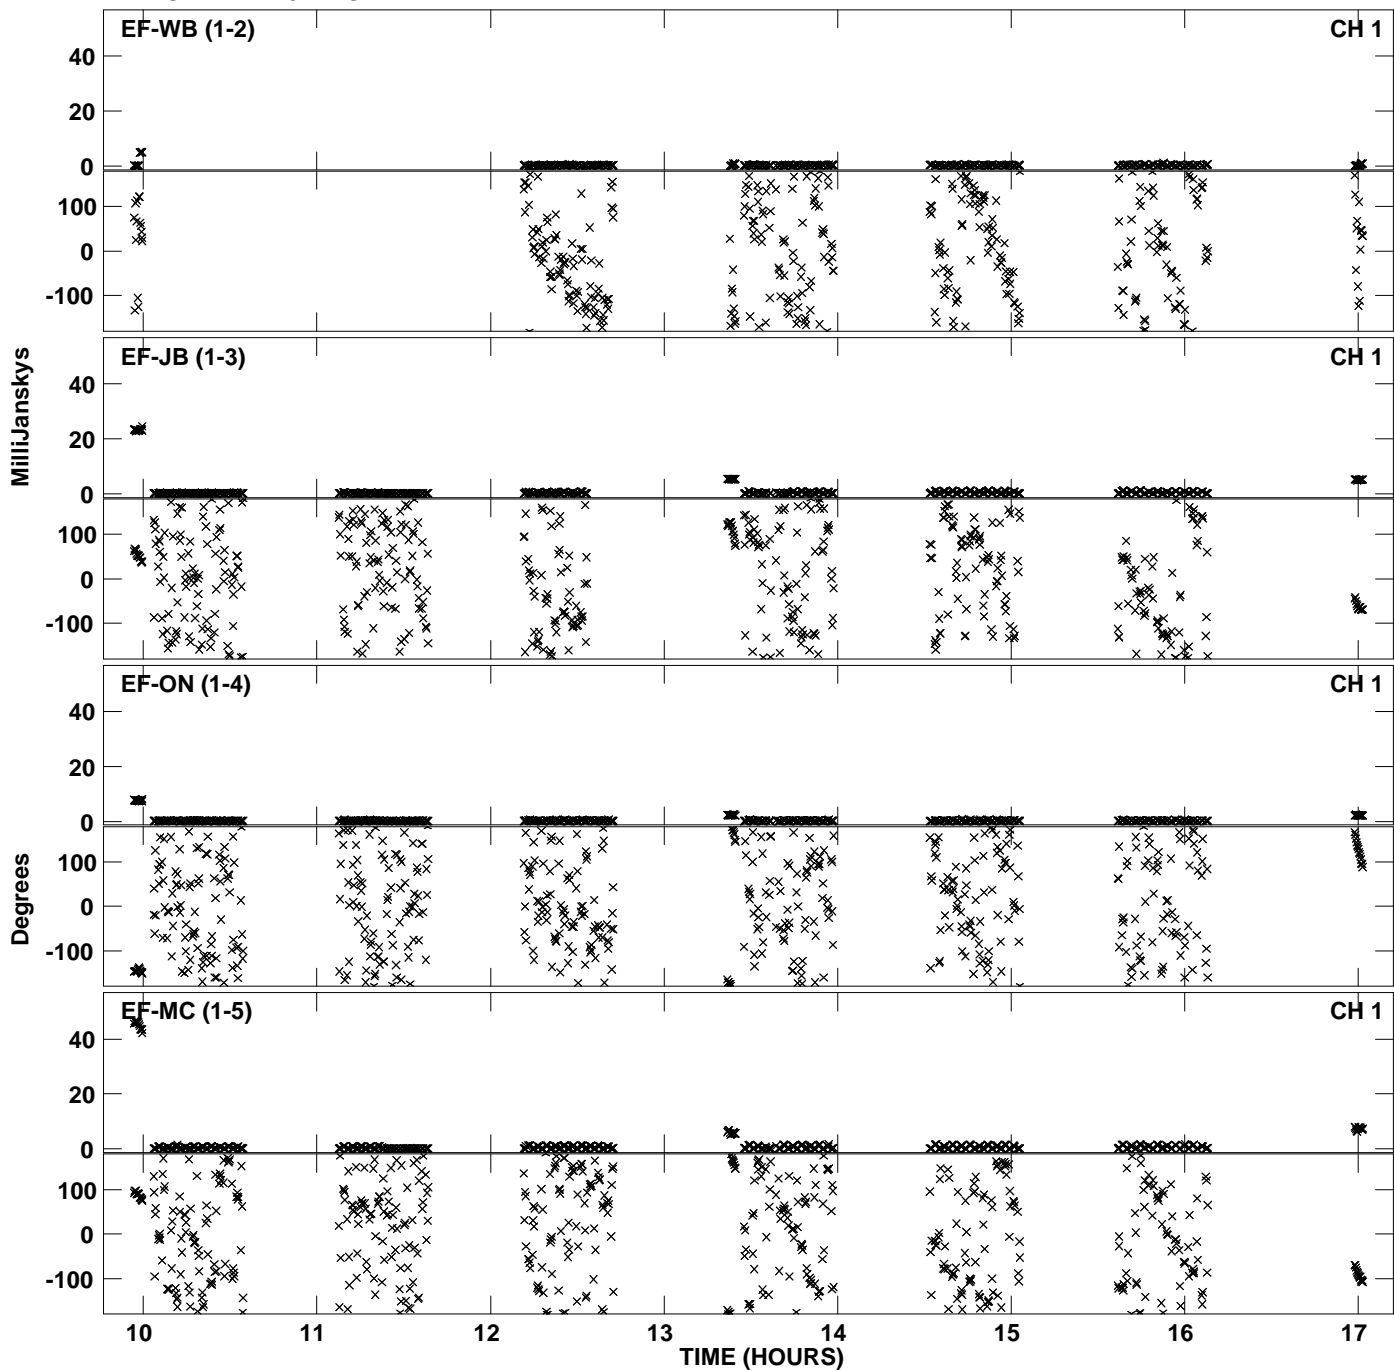

Plot file version 1 created 21-MAR-2012 09:52:59
Amplitude andPhase vs Time for EZ020E 4.UVDATA.1 Vect aver.
IF 1 CHAN 1 - 1024 STK LL

Plot file version 2 created 21-MAR-2012 09:52:59
Amplitude andPhase vs Time for EZ020E 4.UVDATA.1 Vect aver.
IF 1 CHAN 1 - 1024 STK LL

Plot file version 3 created 21-MAR-2012 09:55:21
Amplitude andPhase vs Time for EZ020E 4.UVDATA.1 Vect aver.
IF 1 CHAN 1 - 1024 STK RR

Plot file version 4 created 21-MAR-2012 09:55:21
Amplitude andPhase vs Time for EZ020E 4.UVDATA.1 Vect aver.
IF 1 CHAN 1 - 1024 STK RR