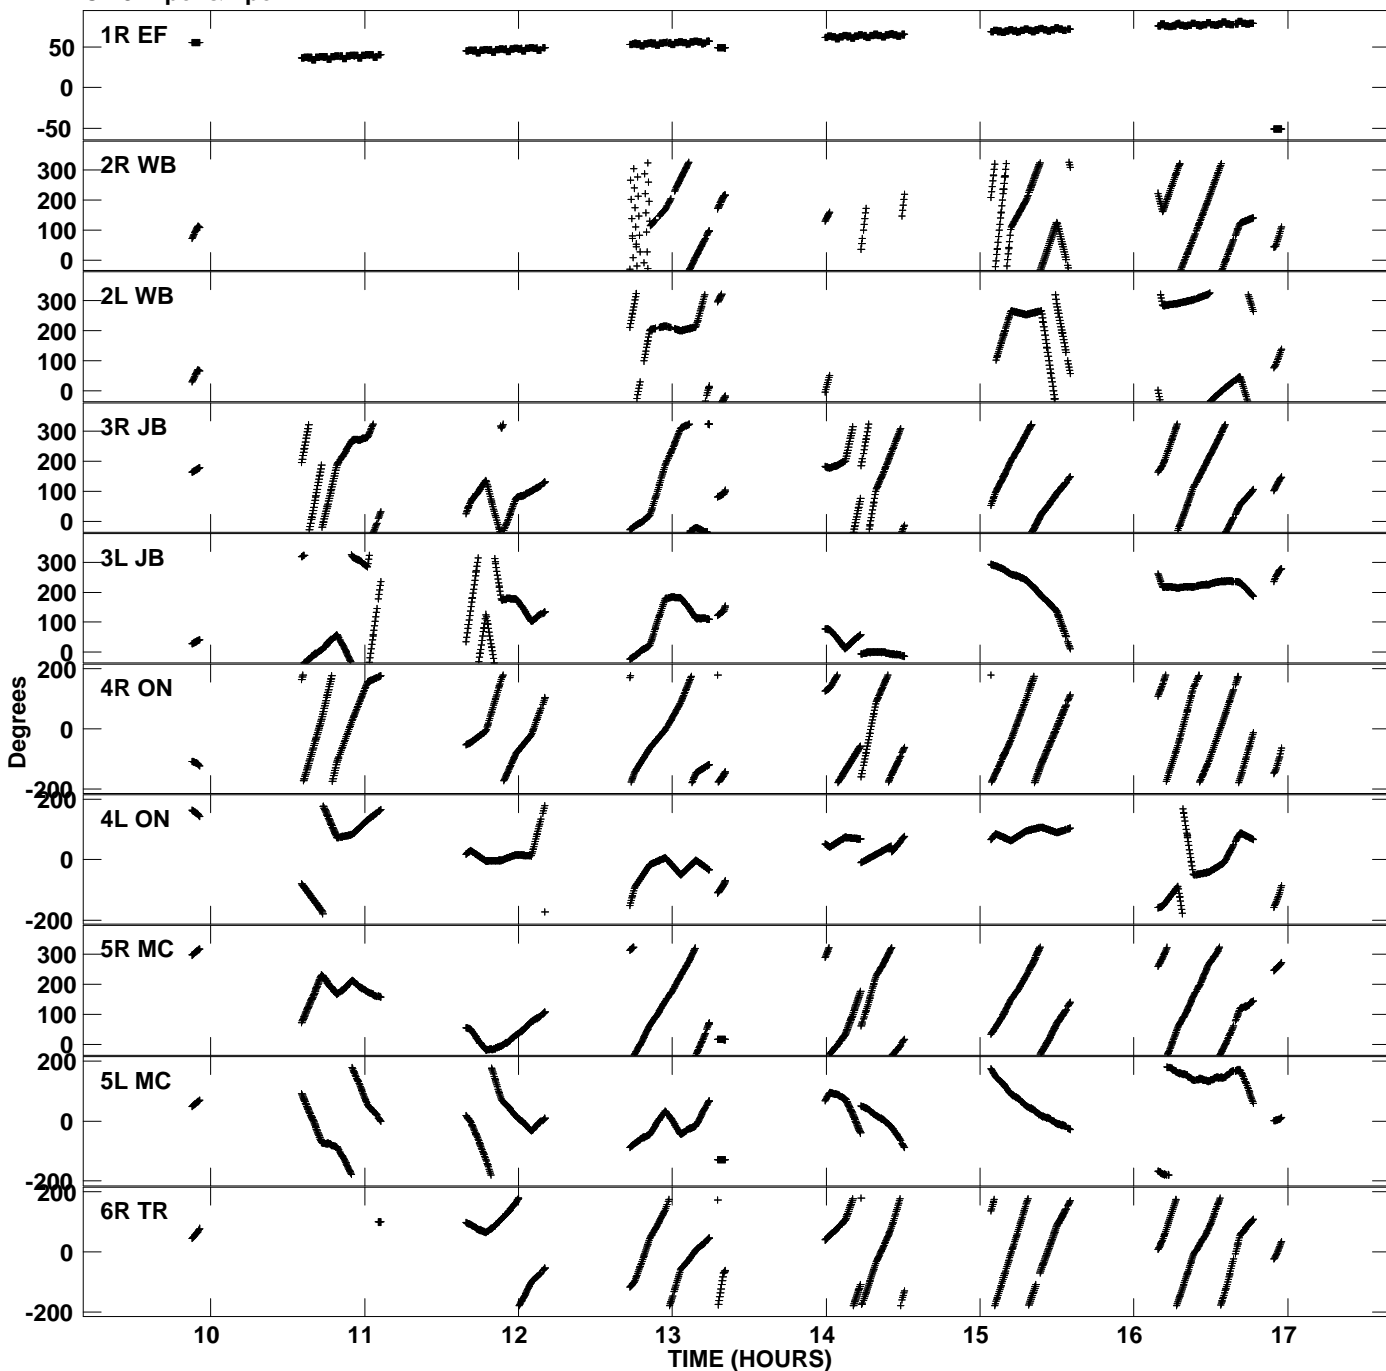

Plot file version 1 created 20-MAR-2012 18:30:02  
Gain phs vs UTC time for EZ020E\_5.UVDATA.1  
CL 3 Rpol & Lpol IF 1

Plot file version 2 created 20-MAR-2012 18:30:02  
Gain phs vs UTC time for EZ020E\_5.UVDATA.1  
CL 3 Rpol & Lpol IF 1