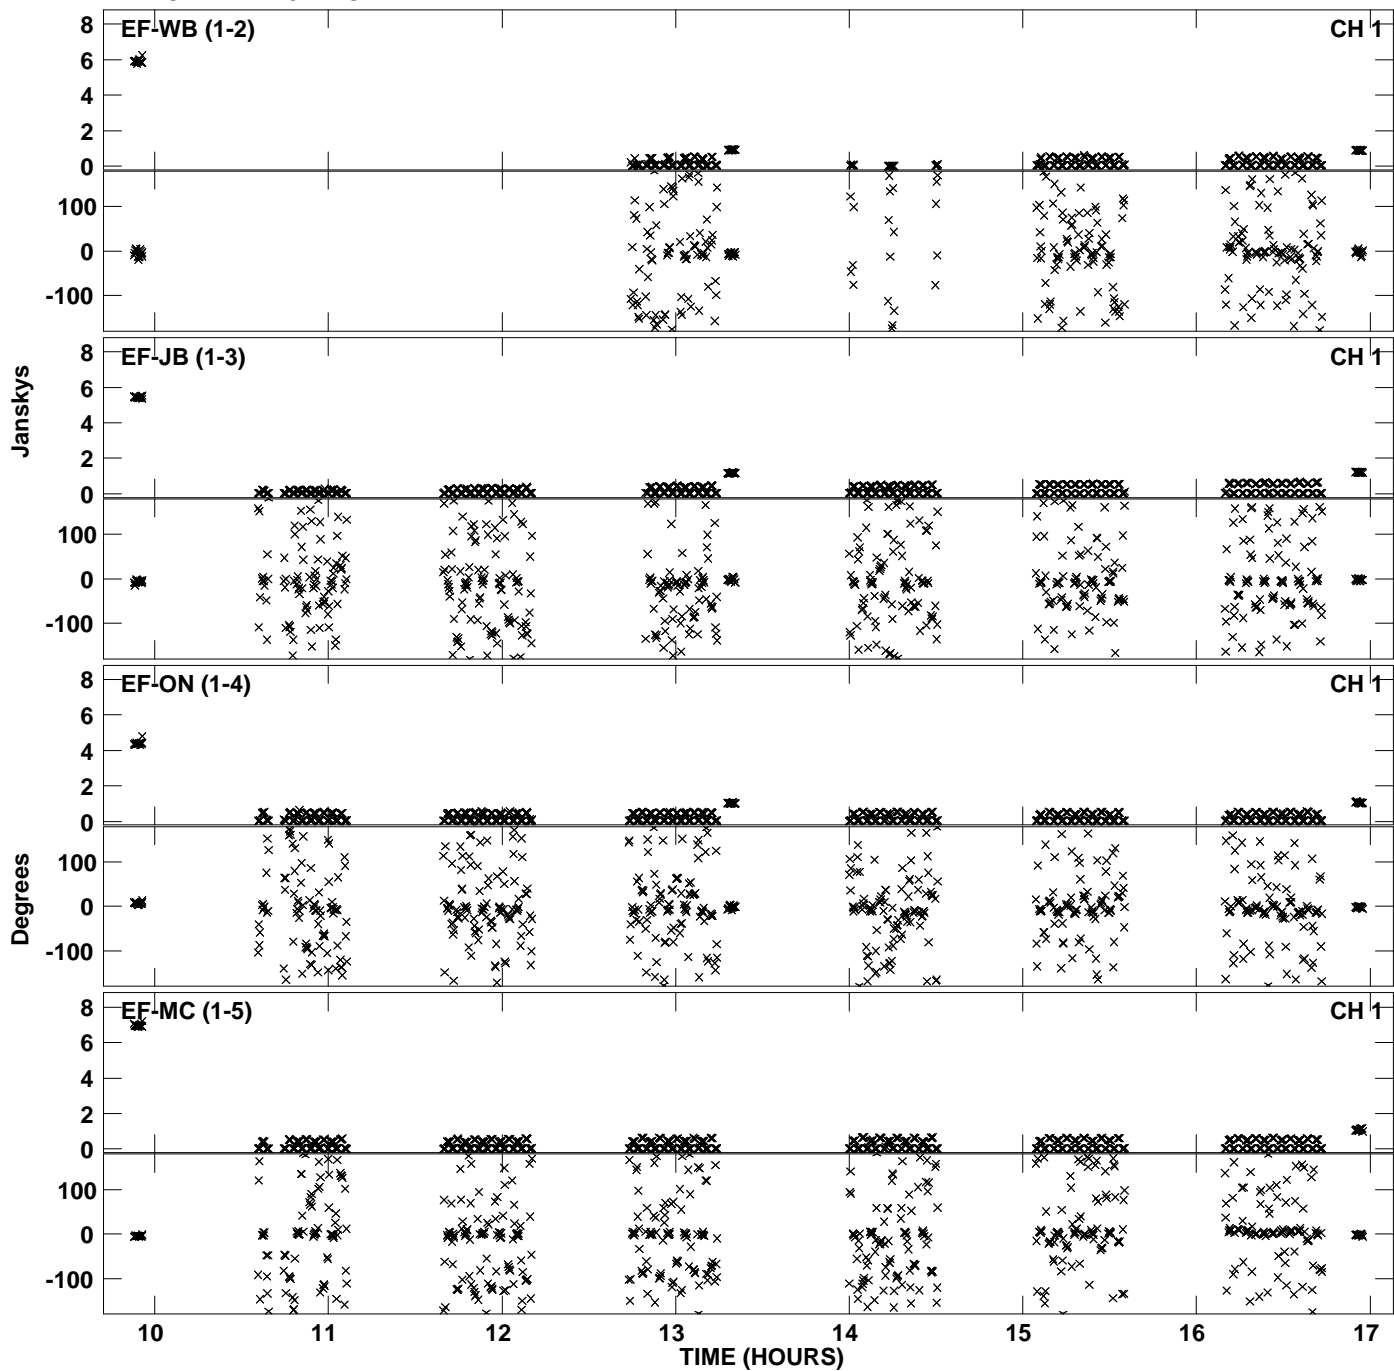

Plot file version 1 created 20-MAR-2012 18:57:06  
Amplitude andPhase vs Time for EZ020E 5.UVDATA.1 Vect aver. CL # 3  
IF 1 CHAN 1 - 1024 STK RR

PLot file version 2 created 20-MAR-2012 18:57:06  
Amplitude andPhase vs Time for EZ020E 5.UVDATA.1 Vect aver. CL # 3  
IF 1 CHAN 1 - 1024 STK RR