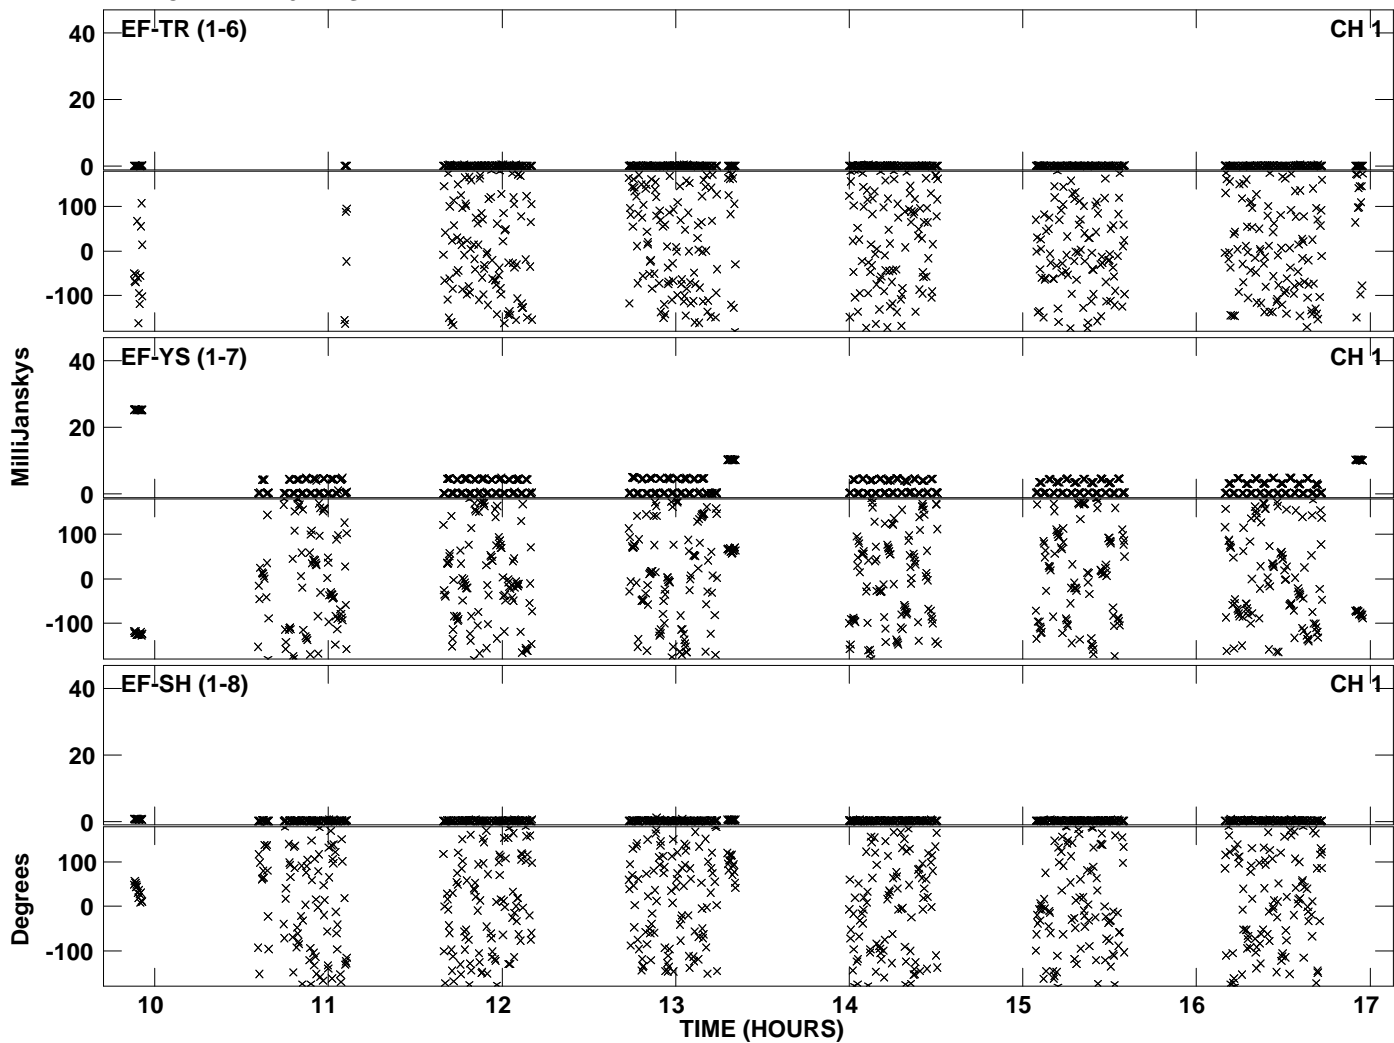

Plot file version 1 created 19-MAR-2012 10:58:11
Amplitude andPhase vs Time for EZ020E 5.UVDATA.1 Vect aver.
IF 1 CHAN 1 - 1024 STK LL

Plot file version 2 created 19-MAR-2012 10:58:11
Amplitude andPhase vs Time for EZ020E 5.UVDATA.1 Vect aver.
IF 1 CHAN 1 - 1024 STK LL

PLot file version 3 created 19-MAR-2012 11:00:01
Amplitude andPhase vs Time for EZ020E 5.UVDATA.1 Vect aver.
IF 1 CHAN 1 - 1024 STK RR

Plot file version 4 created 19-MAR-2012 11:00:01
Amplitude andPhase vs Time for EZ020E 5.UVDATA.1 Vect aver.
IF 1 CHAN 1 - 1024 STK RR