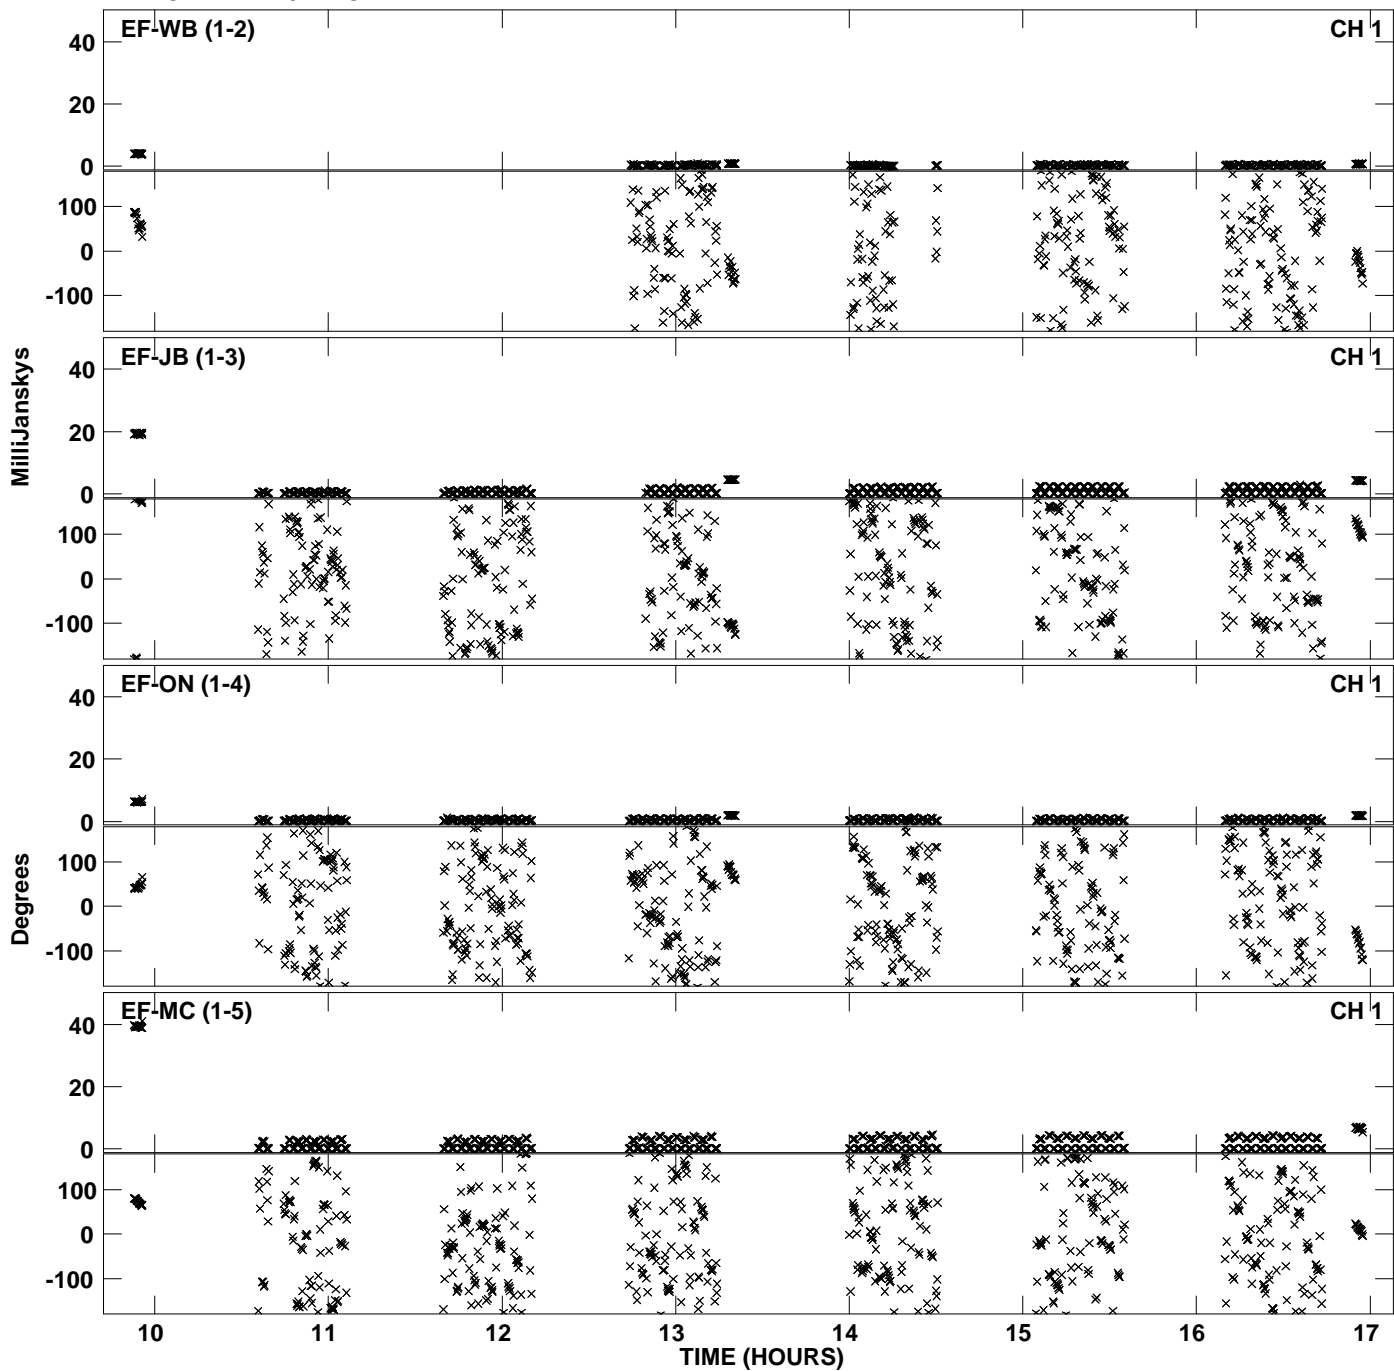

Plot file version 1 created 19-MAR-2012 10:58:11
Amplitude andPhase vs Time for EZ020E 5.UVDATA.1 Vect aver.
IF 1 CHAN 1 - 1024 STK LL

Plot file version 2 created 19-MAR-2012 10:58:11
Amplitude andPhase vs Time for EZ020E 5.UVDATA.1 Vect aver.
IF 1 CHAN 1 - 1024 STK LL

PLot file version 3 created 19-MAR-2012 11:00:01
Amplitude andPhase vs Time for EZ020E 5.UVDATA.1 Vect aver.
IF 1 CHAN 1 - 1024 STK RR

Plot file version 4 created 19-MAR-2012 11:00:01
Amplitude andPhase vs Time for EZ020E 5.UVDATA.1 Vect aver.
IF 1 CHAN 1 - 1024 STK RR