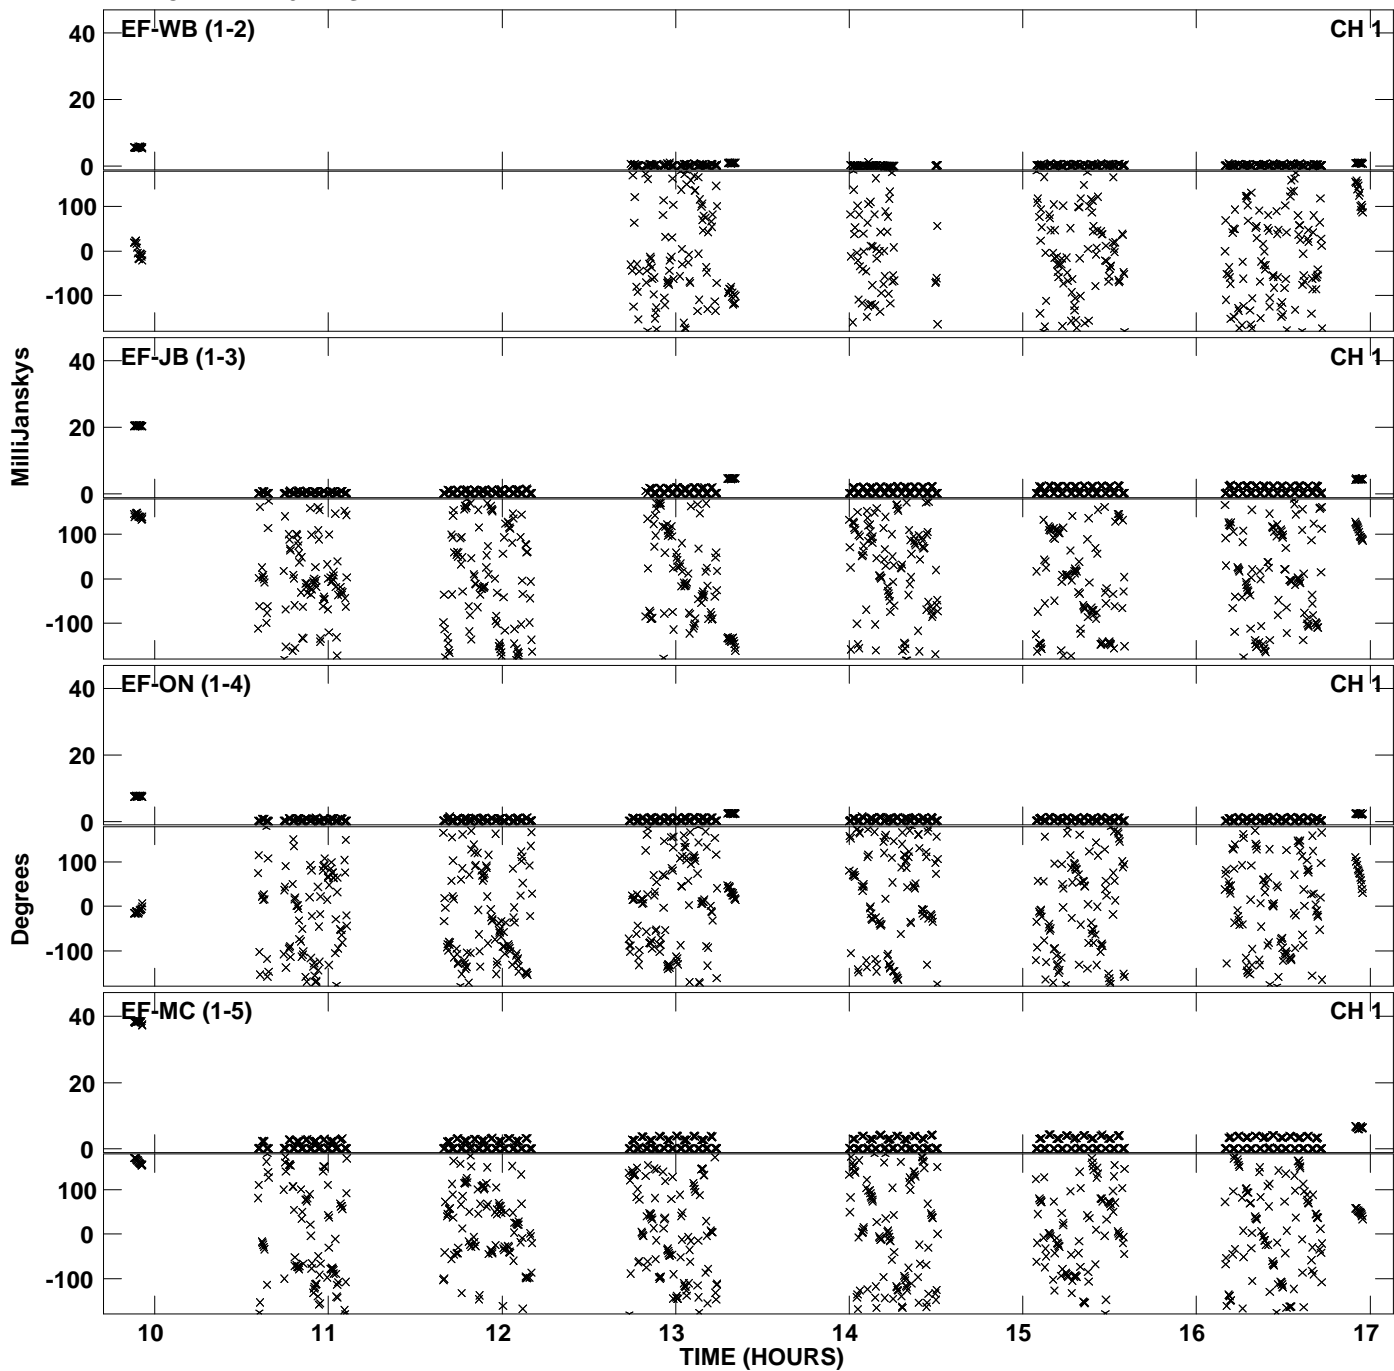

Plot file version 1 created 19-MAR-2012 10:58:11
Amplitude andPhase vs Time for EZ020E 5.UVDATA.1 Vect aver.
IF 1 CHAN 1 - 1024 STK LL

Plot file version 2 created 19-MAR-2012 10:58:11
Amplitude andPhase vs Time for EZ020E 5.UVDATA.1 Vect aver.
IF 1 CHAN 1 - 1024 STK LL

PLot file version 3 created 19-MAR-2012 11:00:01
Amplitude andPhase vs Time for EZ020E 5.UVDATA.1 Vect aver.
IF 1 CHAN 1 - 1024 STK RR

Plot file version 4 created 19-MAR-2012 11:00:01
Amplitude andPhase vs Time for EZ020E 5.UVDATA.1 Vect aver.
IF 1 CHAN 1 - 1024 STK RR