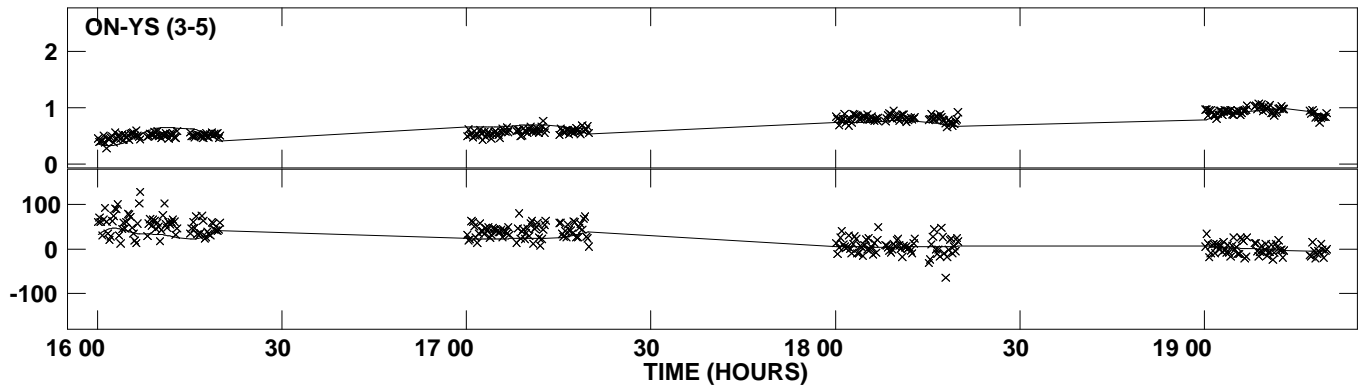

Plot file version 1 created 22-NOV-2011 15:00:33
Amplitude and Phase vs Time for 3C345.MULTI.1 Vect aver. CL # 3
IF 1 CHAN 1 STK LL of 3C345.ICL001.3

PLot file version 2 created 22-NOV-2011 15:00:33
Amplitude andPhase vs Time for 3C345.MULTI.1 Vect aver. CL # 3
IF 1 CHAN 1 STK LL of 3C345.ICL001.3

Plot file version 3 created 22-NOV-2011 15:00:33
Amplitude and Phase vs Time for 3C345.MULTI.1 Vect aver. CL # 3
IF 2 CHAN 1 STK LL of 3C345.ICL001.3

Plot file version 4 created 22-NOV-2011 15:00:33
Amplitude andPhase vs Time for 3C345.MULTI.1 Vect aver. CL # 3
IF 2 CHAN 1 STK LL of 3C345.ICL001.3