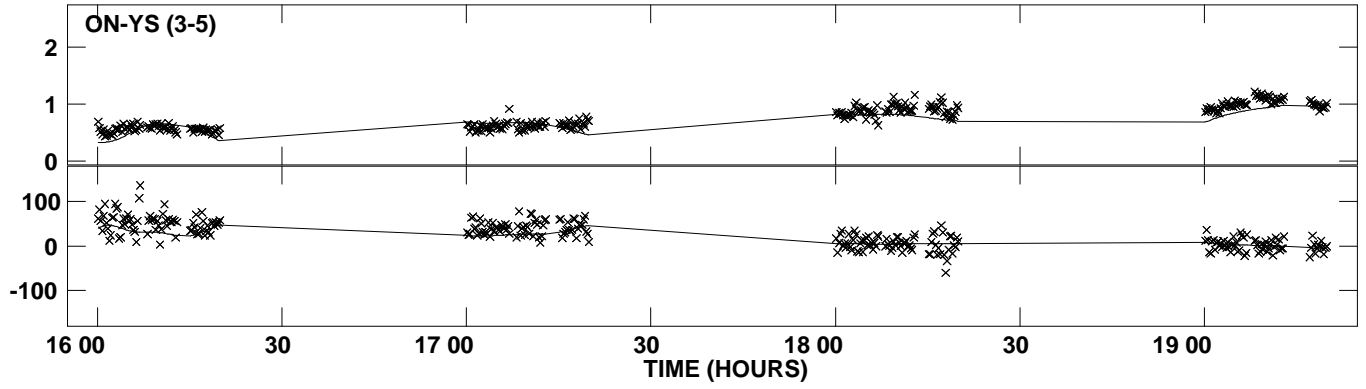

PLot file version 14 created 22-NOV-2011 15:00:35
Amplitude andPhase vs Time for 3C345.MULTI.1 Vect aver. CL # 3
IF 3 CHAN 1 STK RR of 3C345.ICL001.3