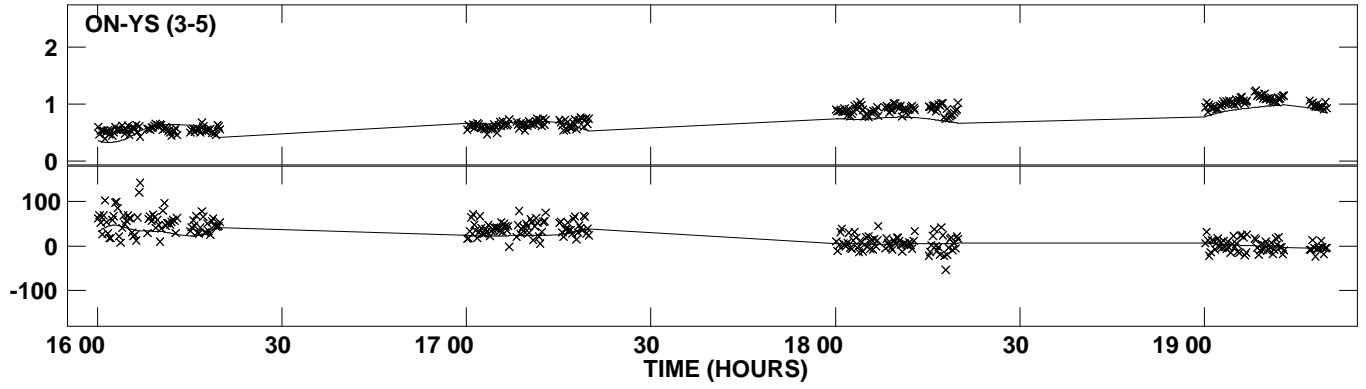

PLot file version 10 created 22-NOV-2011 15:00:34
Amplitude andPhase vs Time for 3C345.MULTI.1 Vect aver. CL # 3
IF 1 CHAN 1 STK RR of 3C345.ICL001.3