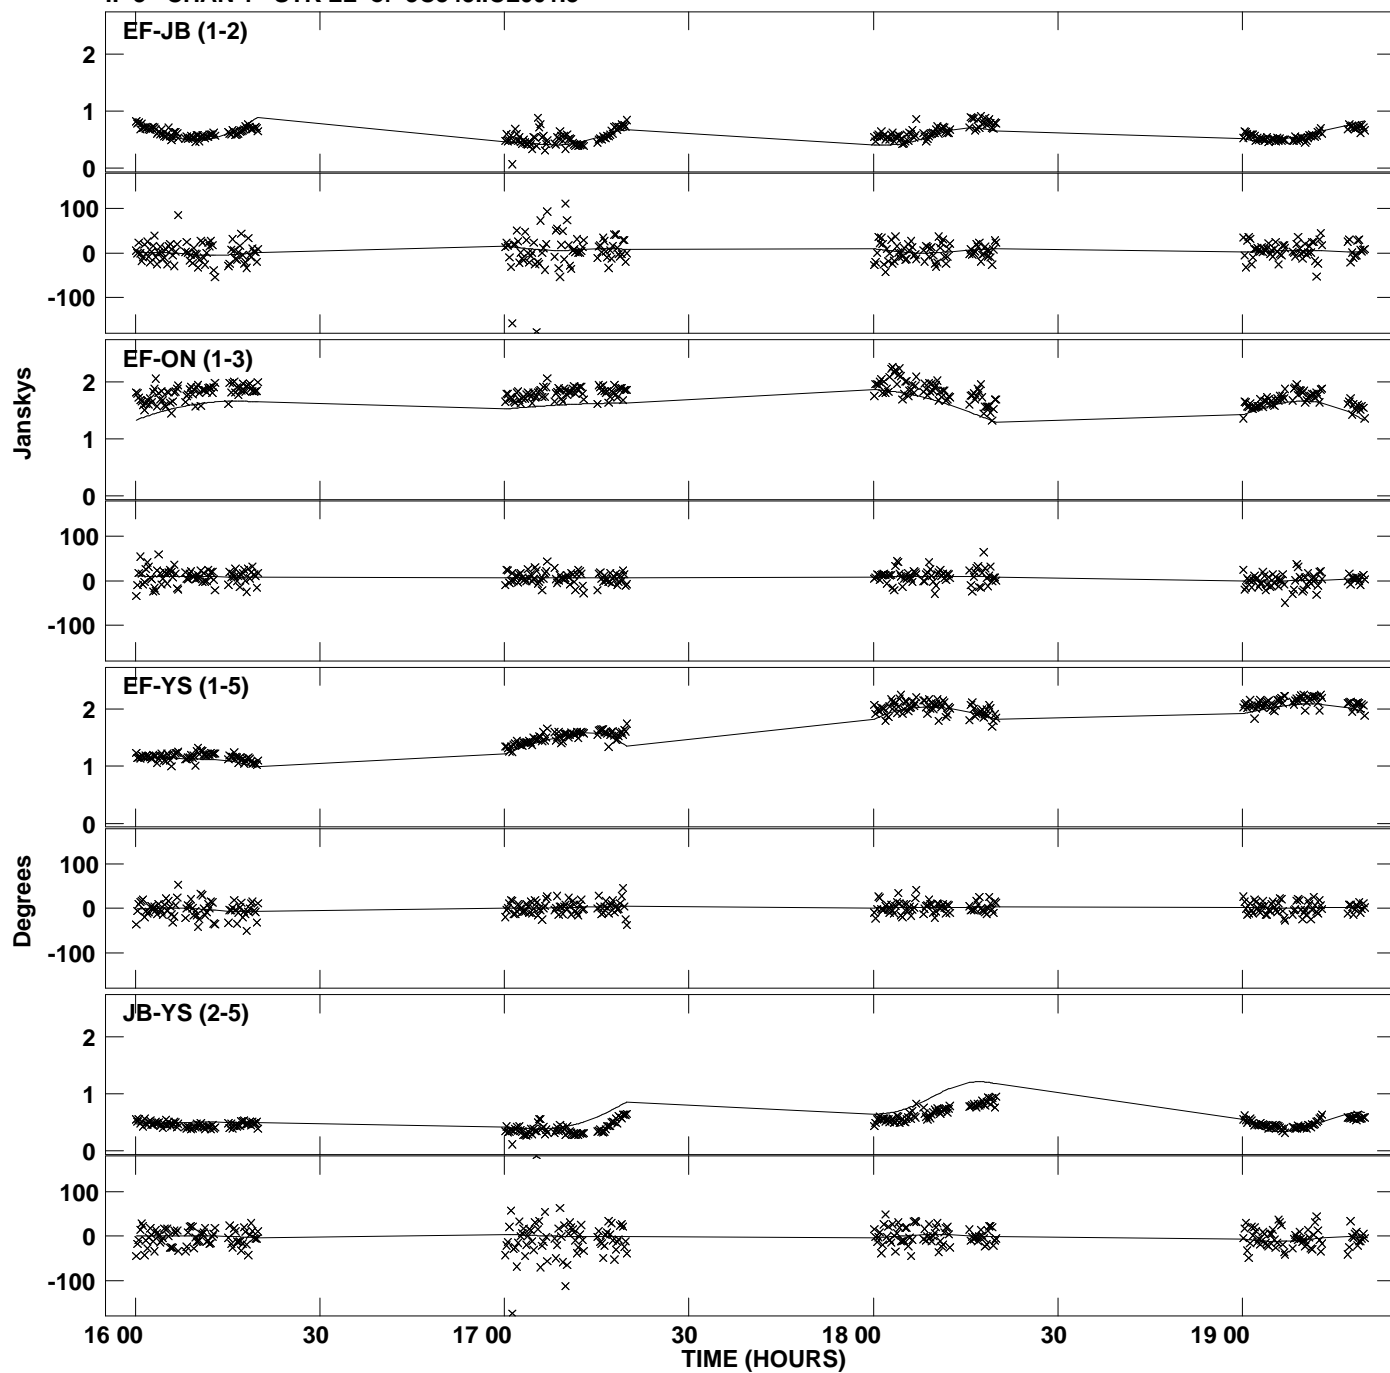

Plot file version 1 created 22-NOV-2011 15:00:33
Amplitude and Phase vs Time for 3C345.MULTI.1 Vect aver. CL # 3
IF 1 CHAN 1 STK LL of 3C345.ICL001.3

PLot file version 2 created 22-NOV-2011 15:00:33
Amplitude andPhase vs Time for 3C345.MULTI.1 Vect aver. CL # 3
IF 1 CHAN 1 STK LL of 3C345.ICL001.3

Plot file version 3 created 22-NOV-2011 15:00:33
Amplitude and Phase vs Time for 3C345.MULTI.1 Vect aver. CL # 3
IF 2 CHAN 1 STK LL of 3C345.ICL001.3

Plot file version 4 created 22-NOV-2011 15:00:33
Amplitude andPhase vs Time for 3C345.MULTI.1 Vect aver. CL # 3
IF 2 CHAN 1 STK LL of 3C345.ICL001.3

Plot file version 5 created 22-NOV-2011 15:00:34
Amplitude and Phase vs Time for 3C345.MULTI.1 Vect aver. CL # 3
IF 3 CHAN 1 STK LL of 3C345.ICL001.3

PLot file version 6 created 22-NOV-2011 15:00:34
Amplitude andPhase vs Time for 3C345.MULTI.1 Vect aver. CL # 3
IF 3 CHAN 1 STK LL of 3C345.ICL001.3

Plot file version 11 created 22-NOV-2011 15:00:34
Amplitude andPhase vs Time for 3C345.MULTI.1 Vect aver. CL # 3
IF 2 CHAN 1 STK RR of 3C345.ICL001.3

Plot file version 12 created 22-NOV-2011 15:00:34
Amplitude and Phase vs Time for 3C345.MULTI.1 Vect aver. CL # 3
IF 2 CHAN 1 STK RR of 3C345.ICL001.3