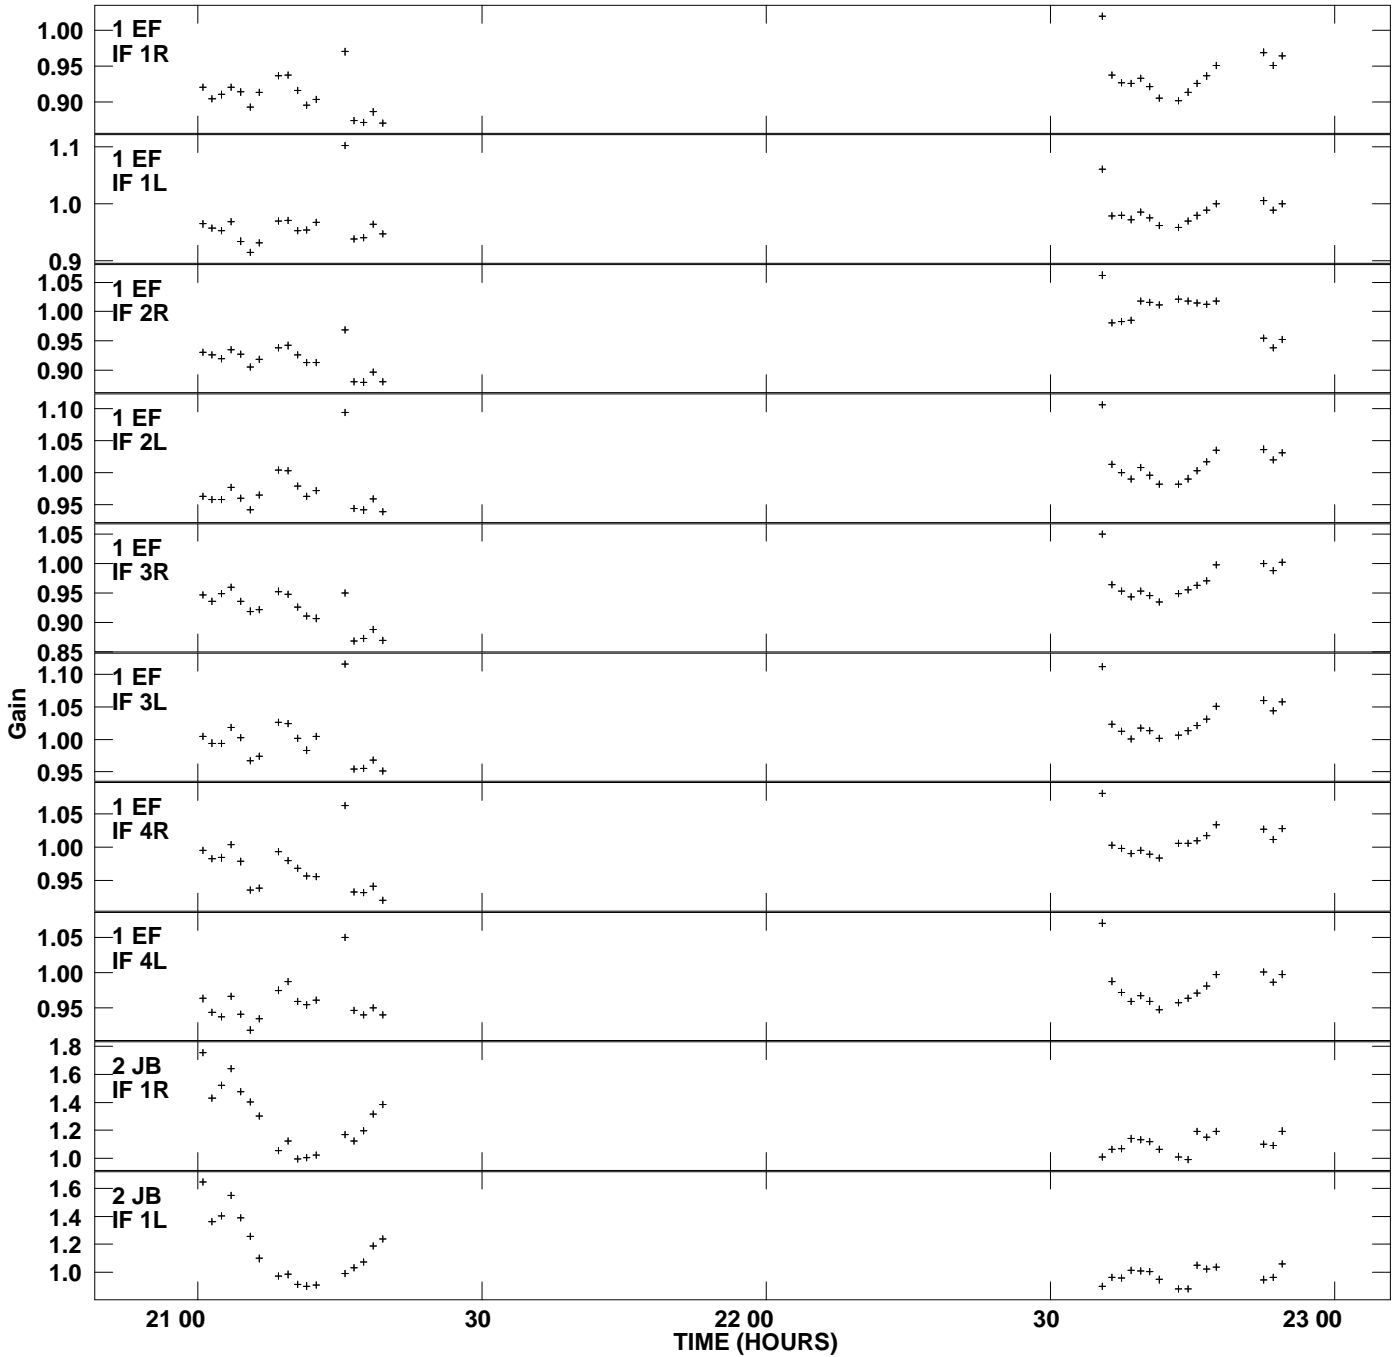

Plot file version 1 created 22-NOV-2011 15:00:07  
Gain amp vs UTC time for 3C84.MULTI.1  
SN 2 Rpol & Lpol IF 1 - 4

Plot file version 2 created 22-NOV-2011 15:00:07  
Gain amp vs UTC time for 3C84.MULTI.1  
SN 2 Rpol & Lpol IF 1 - 4

Plot file version 3 created 22-NOV-2011 15:00:07  
Gain amp vs UTC time for 3C84.MULTI.1  
SN 2 Rpol & Lpol IF 1 - 4

Plot file version 4 created 22-NOV-2011 15:00:07  
Gain amp vs UTC time for 3C84.MULTI.1  
SN 2 Rpol & Lpol IF 1 - 4