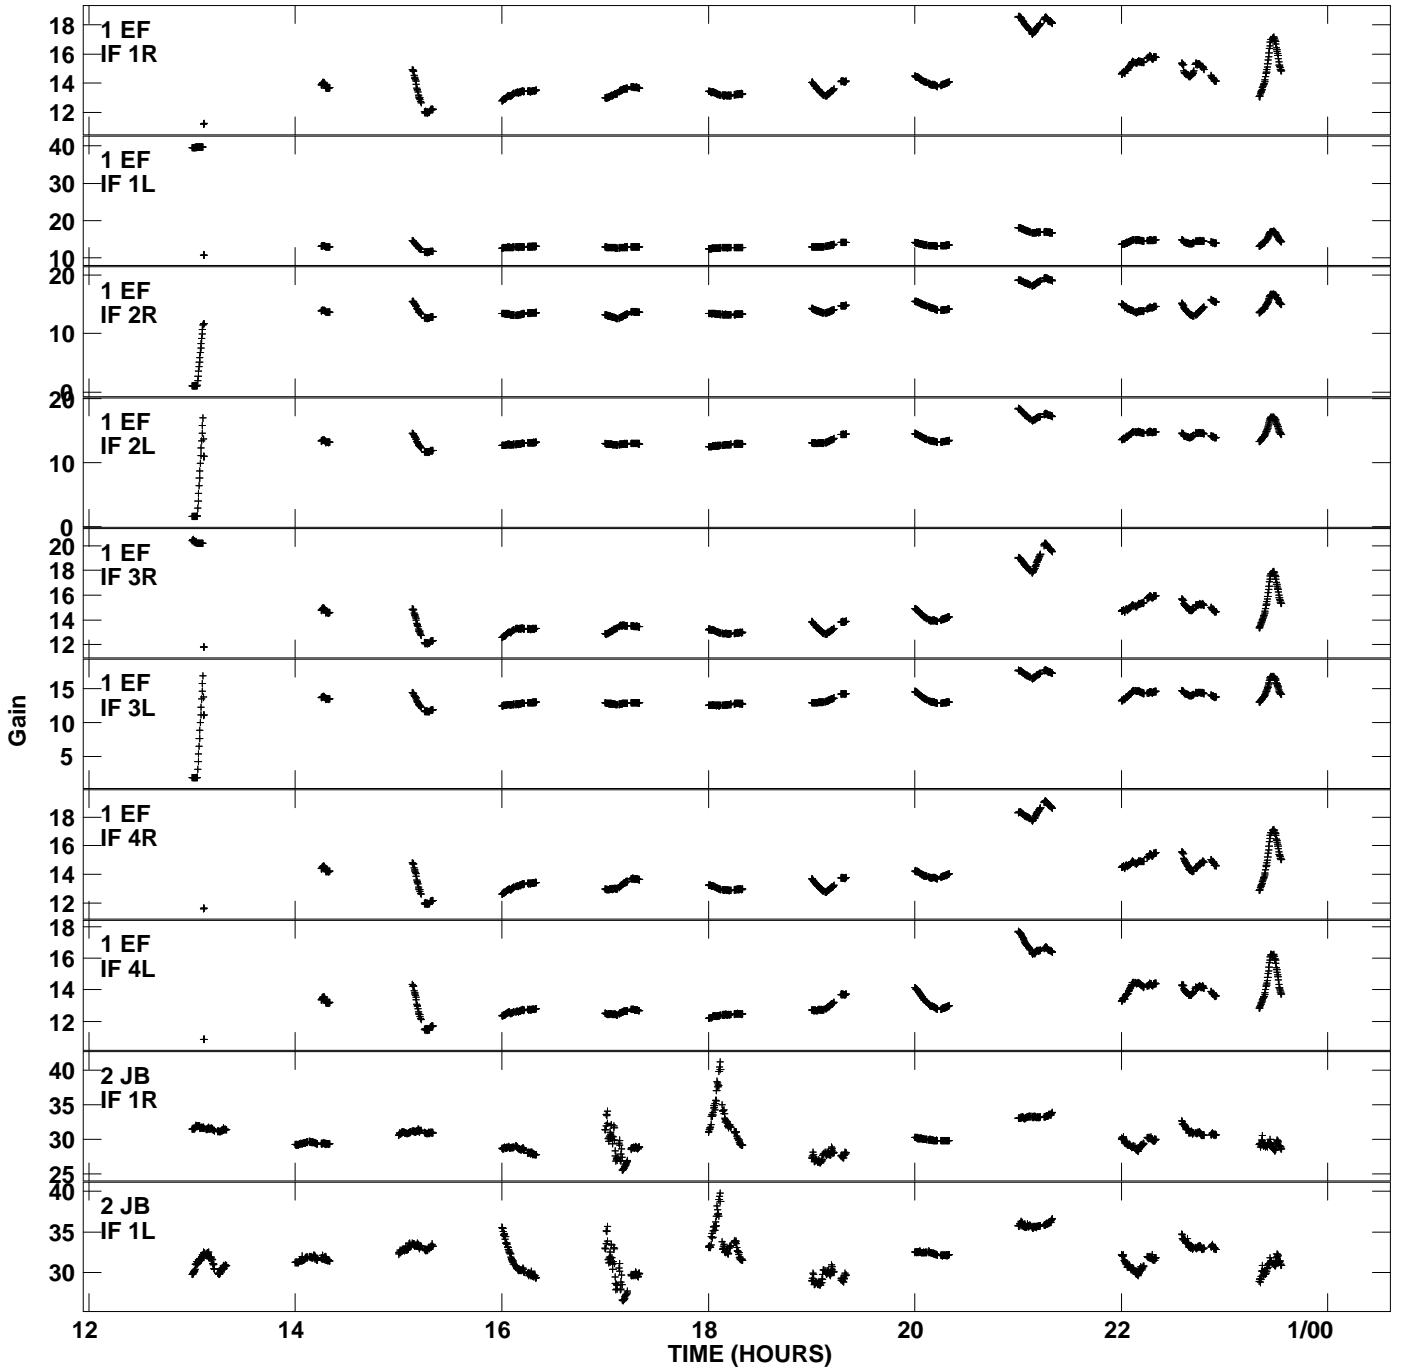

Plot file version 1 created 22-NOV-2011 14:42:42
 Gain amp vs UTC time for FT005.UVDATA.1
 CL 2 Rpol & Lpol IF 1 - 4

Plot file version 2 created 22-NOV-2011 14:42:42
Gain amp vs UTC time for FT005.UVDATA.1
CL 2 Rpol & Lpol IF 1 - 4

Plot file version 3 created 22-NOV-2011 14:42:42
 Gain amp vs UTC time for FT005.UVDATA.1
 CL 2 Rpol & Lpol IF 1 - 4

Plot file version 4 created 22-NOV-2011 14:42:42
Gain amp vs UTC time for FT005.UVDATA.1
CL 2 Rpol & Lpol IF 1 - 4