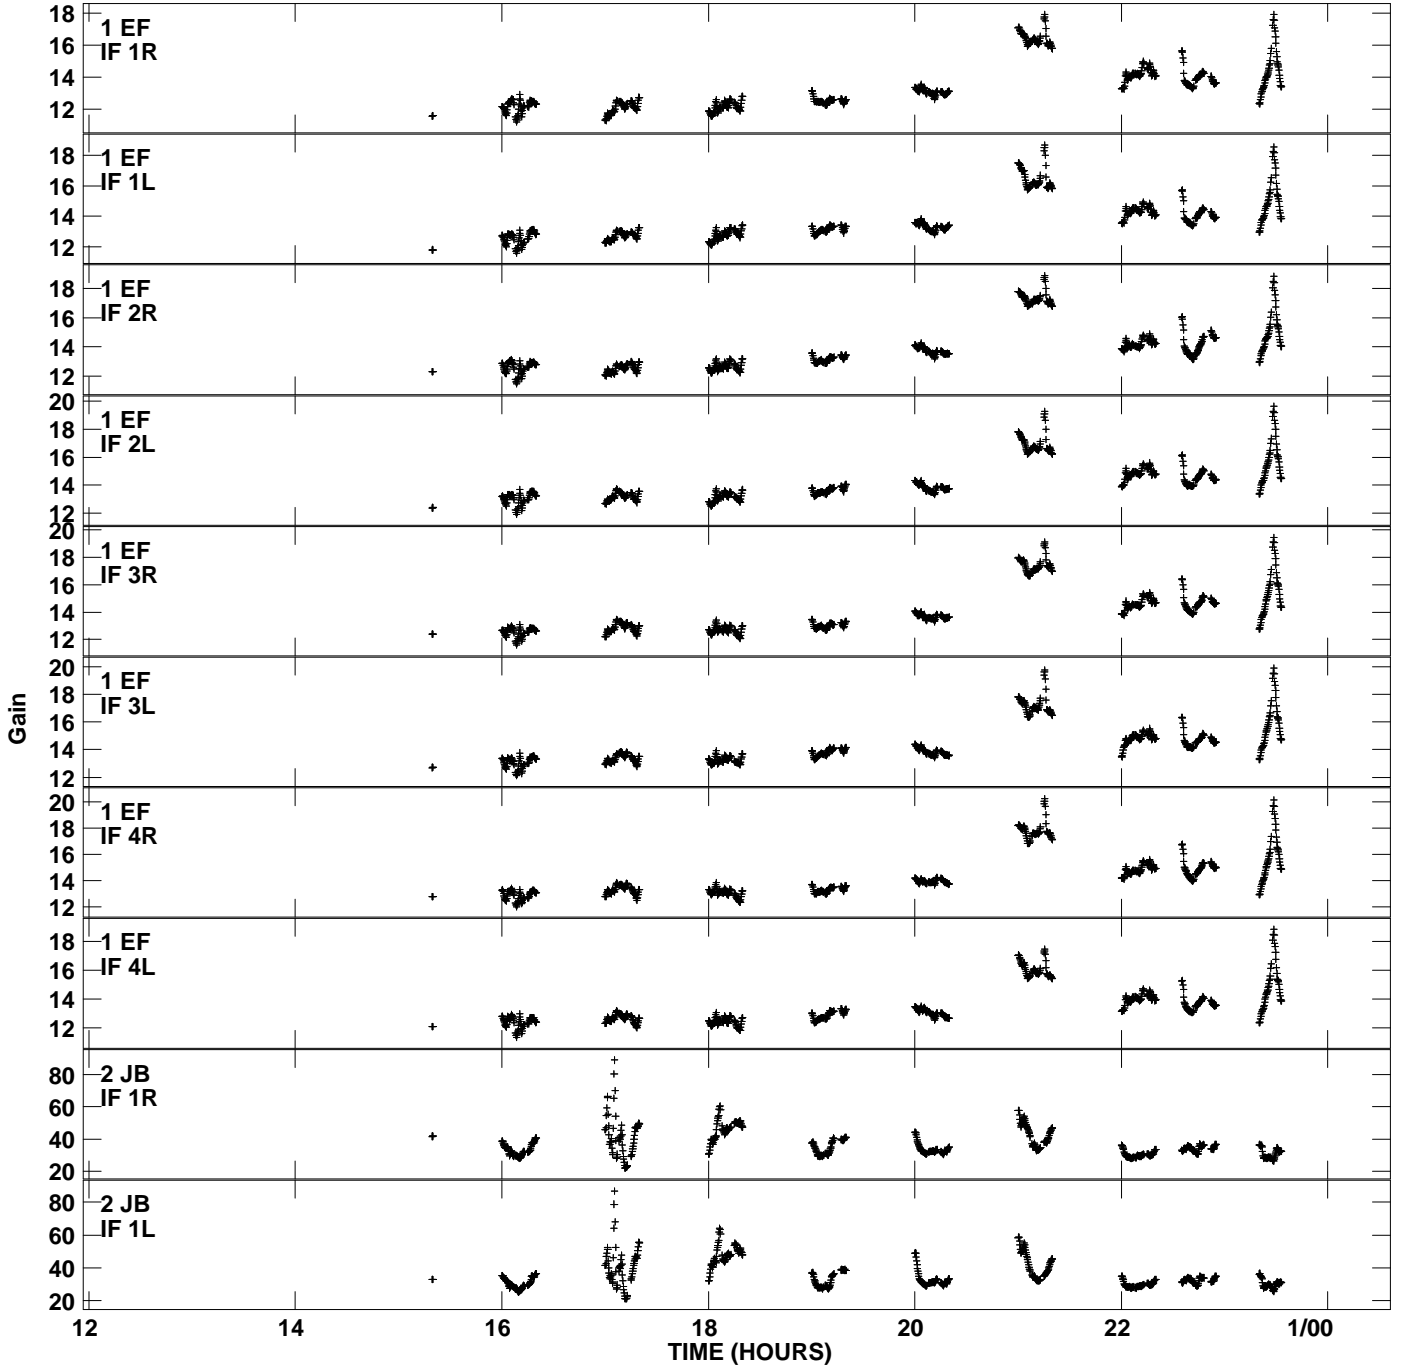

Plot file version 1 created 22-NOV-2011 15:00:48  
 Gain amp vs UTC time for FT005.TMP.1  
 CL 4 Rpol & Lpol IF 1 - 4

Plot file version 2 created 22-NOV-2011 15:00:48  
Gain amp vs UTC time for FT005.TMP.1  
CL 4 Rpol & Lpol IF 1 - 4

Plot file version 3 created 22-NOV-2011 15:00:48  
Gain amp vs UTC time for FT005.TMP.1  
CL 4 Rpol & Lpol IF 1 - 4

Plot file version 4 created 22-NOV-2011 15:00:48  
Gain amp vs UTC time for FT005.TMP.1  
CL 4 Rpol & Lpol IF 1 - 4