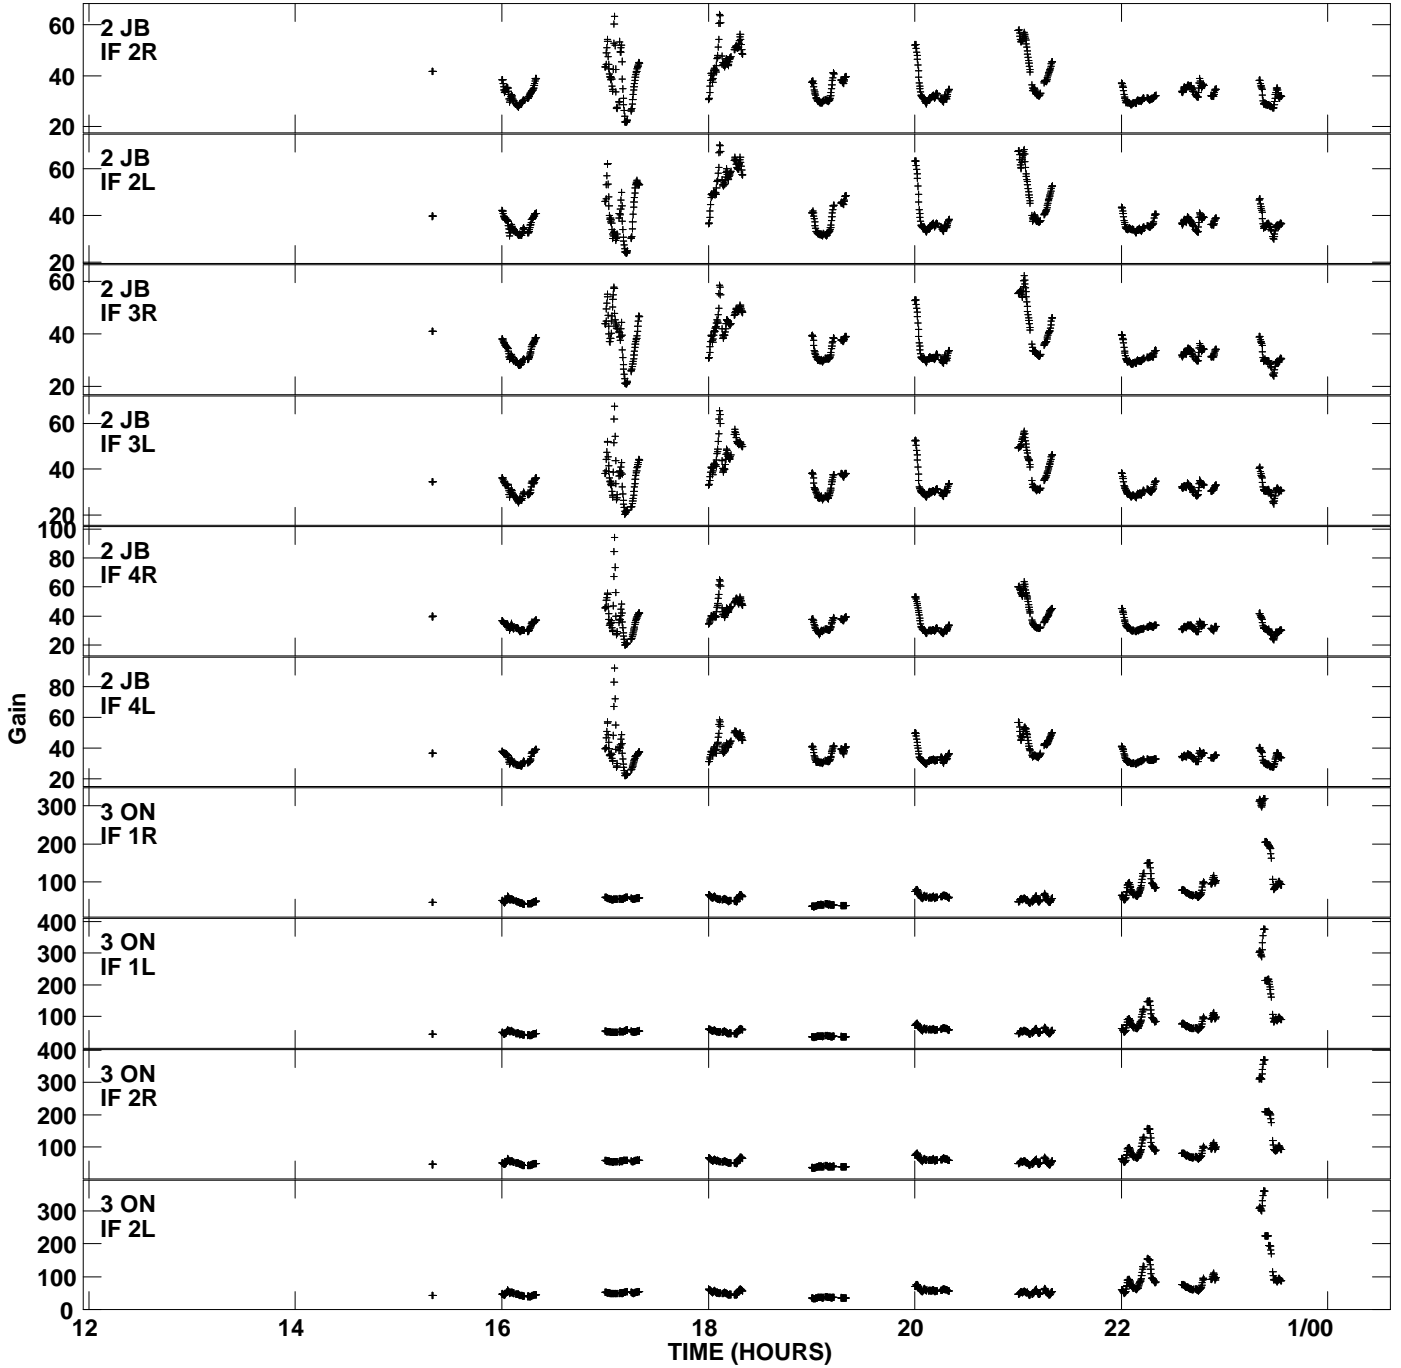

Plot file version 1 created 22-NOV-2011 15:00:48  
 Gain amp vs UTC time for FT005.TMP.1  
 CL 4 Rpol & Lpol IF 1 - 4

Plot file version 2 created 22-NOV-2011 15:00:48  
Gain amp vs UTC time for FT005.TMP.1  
CL 4 Rpol & Lpol IF 1 - 4

Plot file version 3 created 22-NOV-2011 15:00:48  
Gain amp vs UTC time for FT005.TMP.1  
CL 4 Rpol & Lpol IF 1 - 4

Plot file version 4 created 22-NOV-2011 15:00:48  
Gain amp vs UTC time for FT005.TMP.1  
CL 4 Rpol & Lpol IF 1 - 4