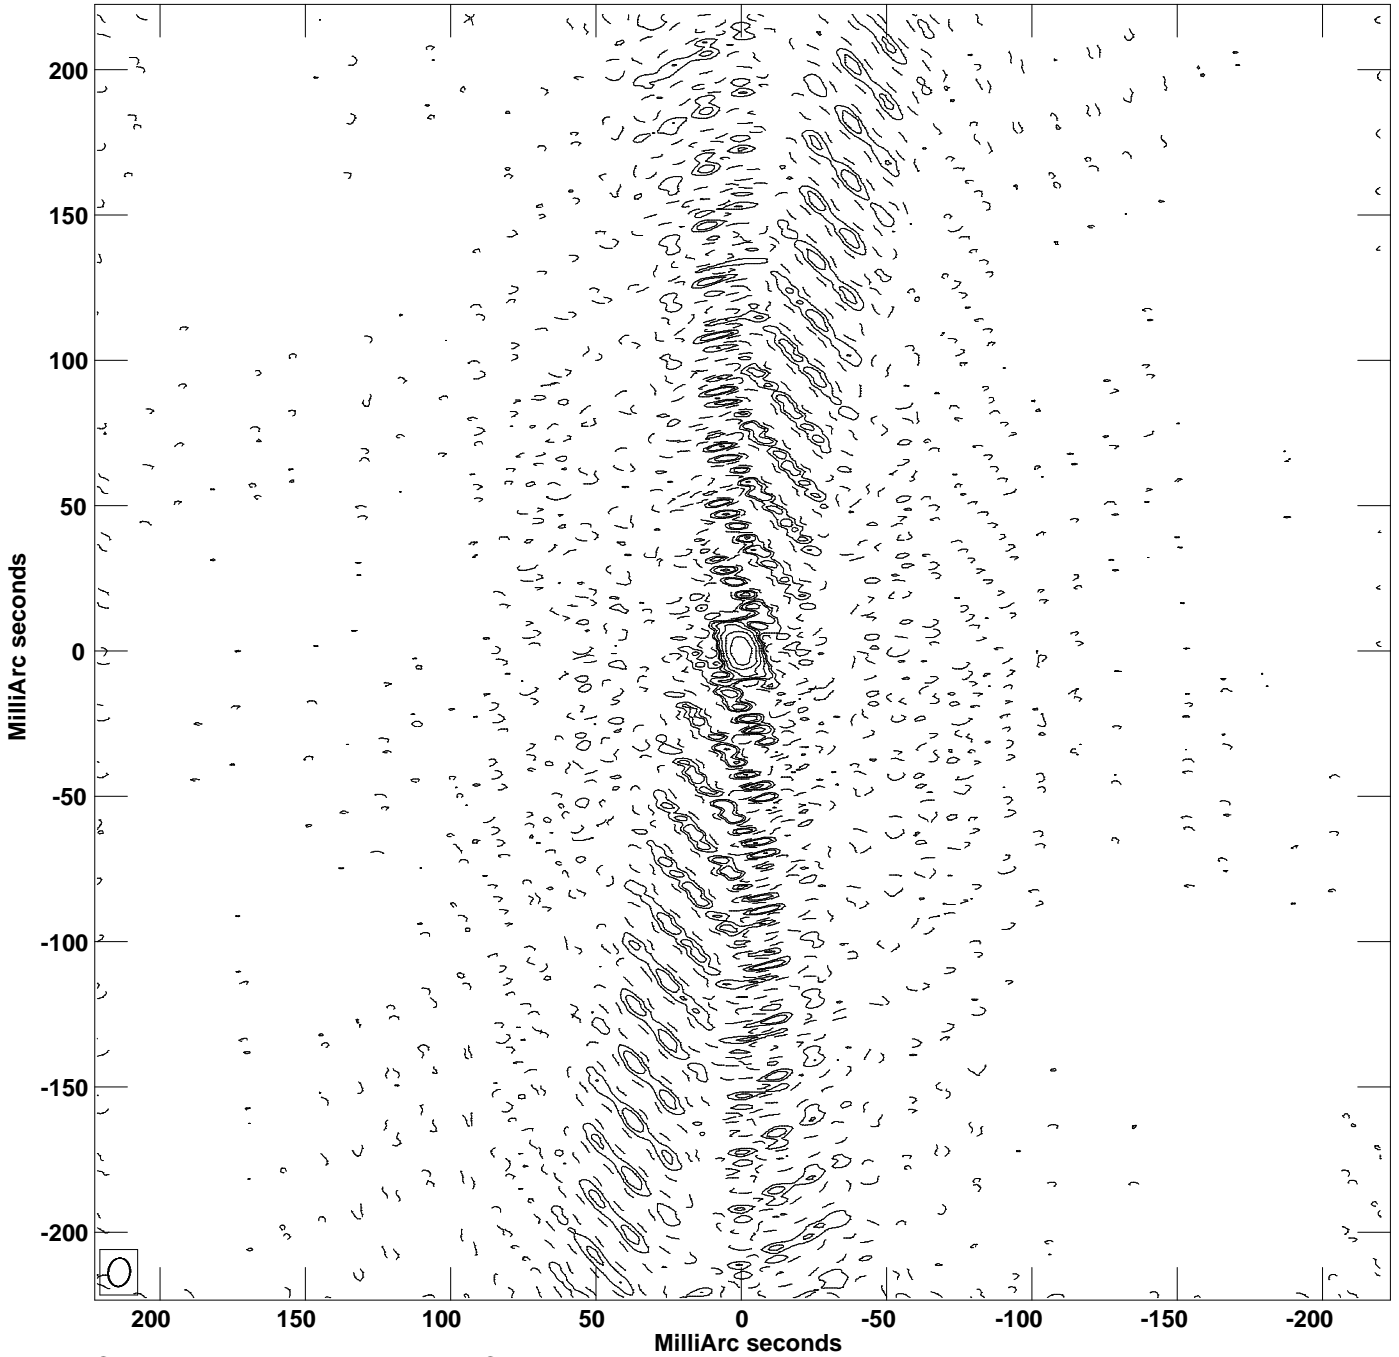

PLot file version 1 created 21-MAY-2021 14:27:16
CONT: 0528+134 IPOL 8415.490 MHz 0528+134.ICL001.1

Center at RA 05 30 56.4167463 DEC 13 31 55.149483
Cont peak brightness = 4.9317E-01 JY/BEAM
Levs = 4.932E-03 * (-1.65, 1.652, 3.304, 6.609, 13.22, 26.43, 52.87)