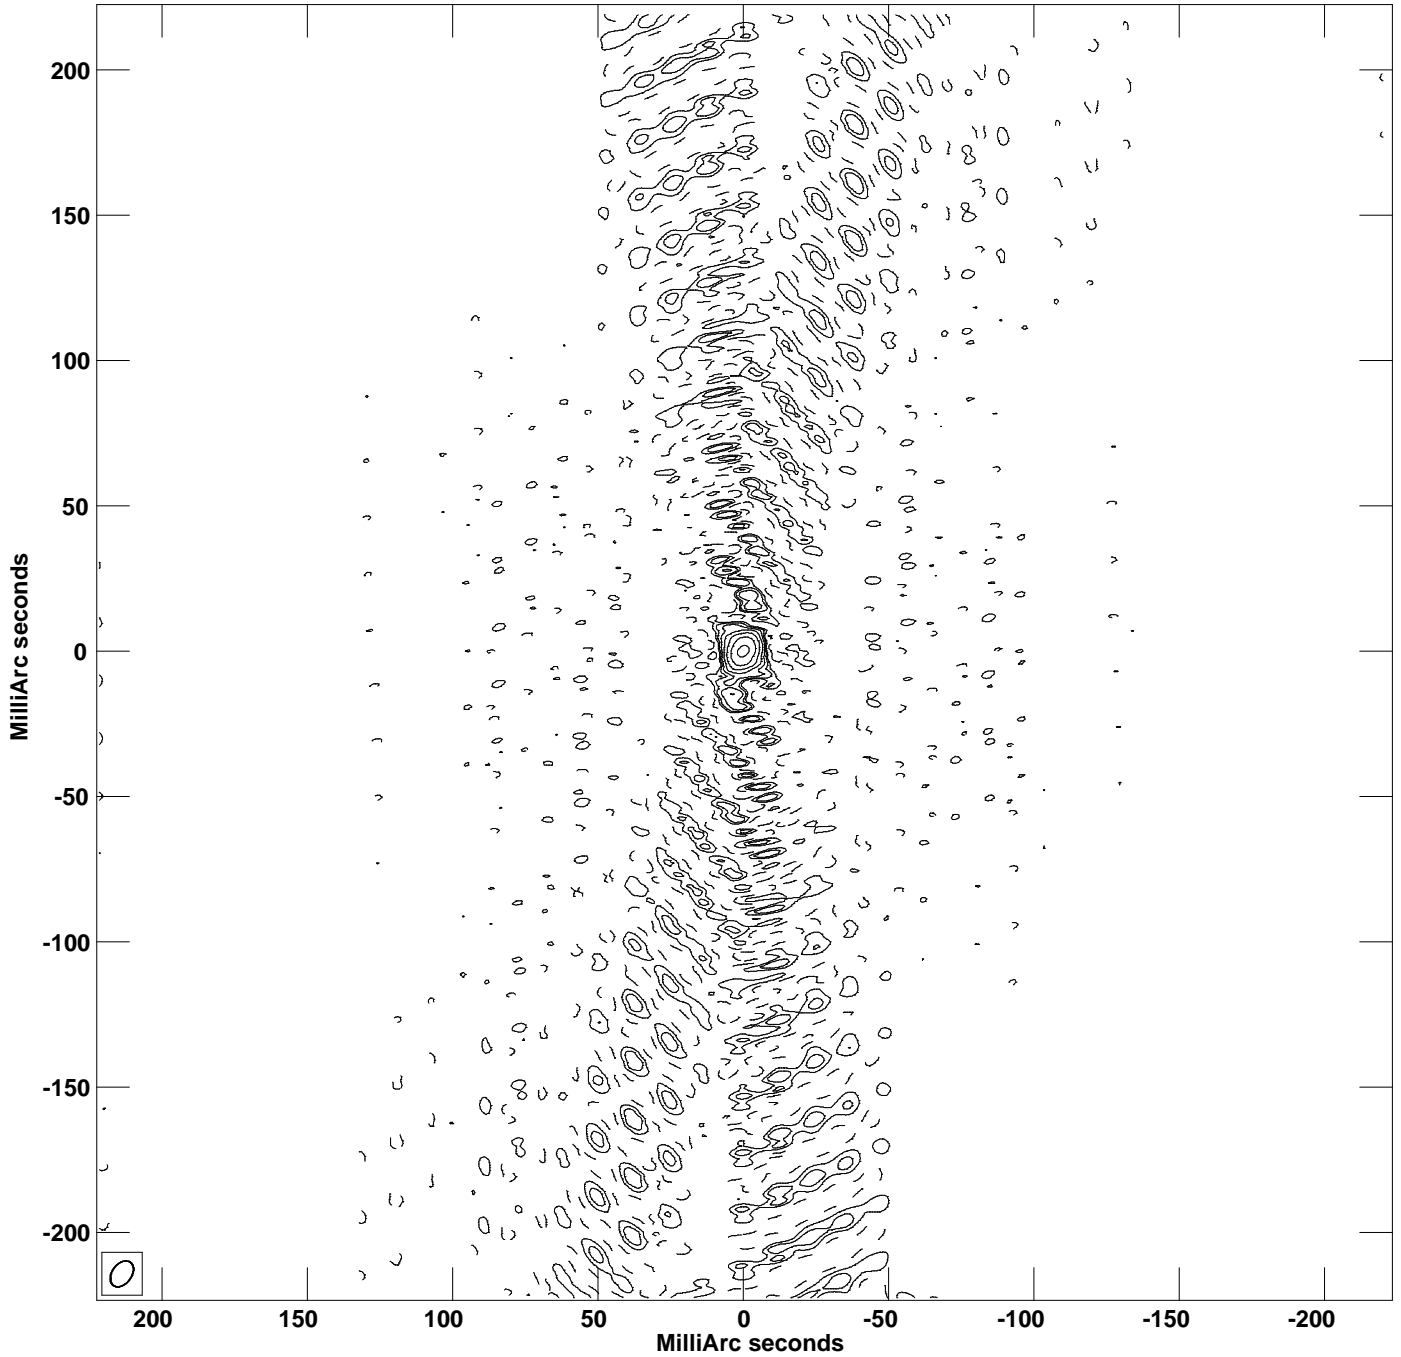

PLot file version 1 created 21-MAY-2021 14:27:21
CONT: 0528+134 IPOL 8415.490 MHz 0528+134.ICL001.2

Center at RA 05 30 56.4167463 DEC 13 31 55.149483
Cont peak brightness = 4.2595E-01 JY/BEAM
Levs = 4.259E-03 * (-1.28, 1.283, 2.566, 5.132, 10.26, 20.53, 41.06, 82.11)