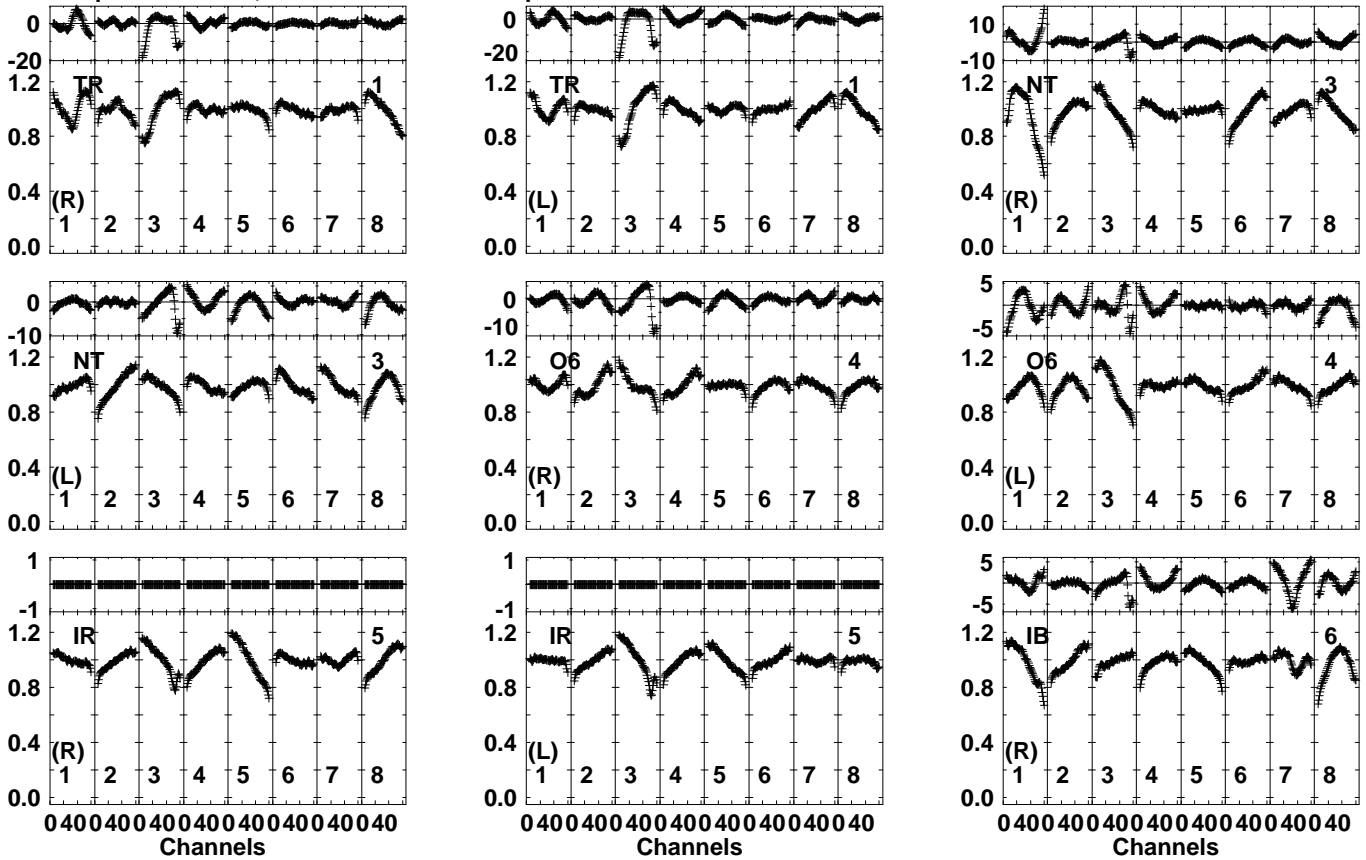

Plot file version 1 created 21-MAY-2021 14:26:38
 FT041.UVDATA.1
 Freq = 8.2880 GHz, Bw = 32.000 MH Bandpass table # 1

Lower frame: BP ampl Top frame: BP phase
 Bandpass table spectrum Antenna: *
 Timerange: 00/00:00:01 to 999/00:00:00

Plot file version 2 created 21-MAY-2021 14:26:38
FT041.UVDATA.1
Freq = 8.2880 GHz, Bw = 32.000 MH Bandpass table # 1

Lower frame: BP ampl Top frame: BP phase
Bandpass table spectrum Antenna: *
Timerange: 00/00:00:01 to 999/00:00:00