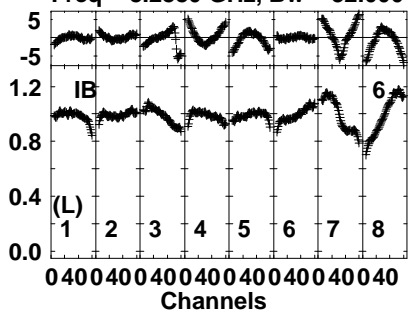

Plot file version 1 created 21-MAY-2021 14:26:38
 FT041.UVDATA.1
 Freq = 8.2880 GHz, Bw = 32.000 MH Bandpass table # 1

Lower frame: BP ampl Top frame: BP phase
 Bandpass table spectrum Antenna: *
 Timerange: 00/00:00:01 to 999/00:00:00

Plot file version 2 created 21-MAY-2021 14:26:38
FT041.UVDATA.1
Freq = 8.2880 GHz, Bw = 32.000 MH Bandpass table # 1

Lower frame: BP ampl Top frame: BP phase
Bandpass table spectrum Antenna: *
Timerange: 00/00:00:01 to 999/00:00:00