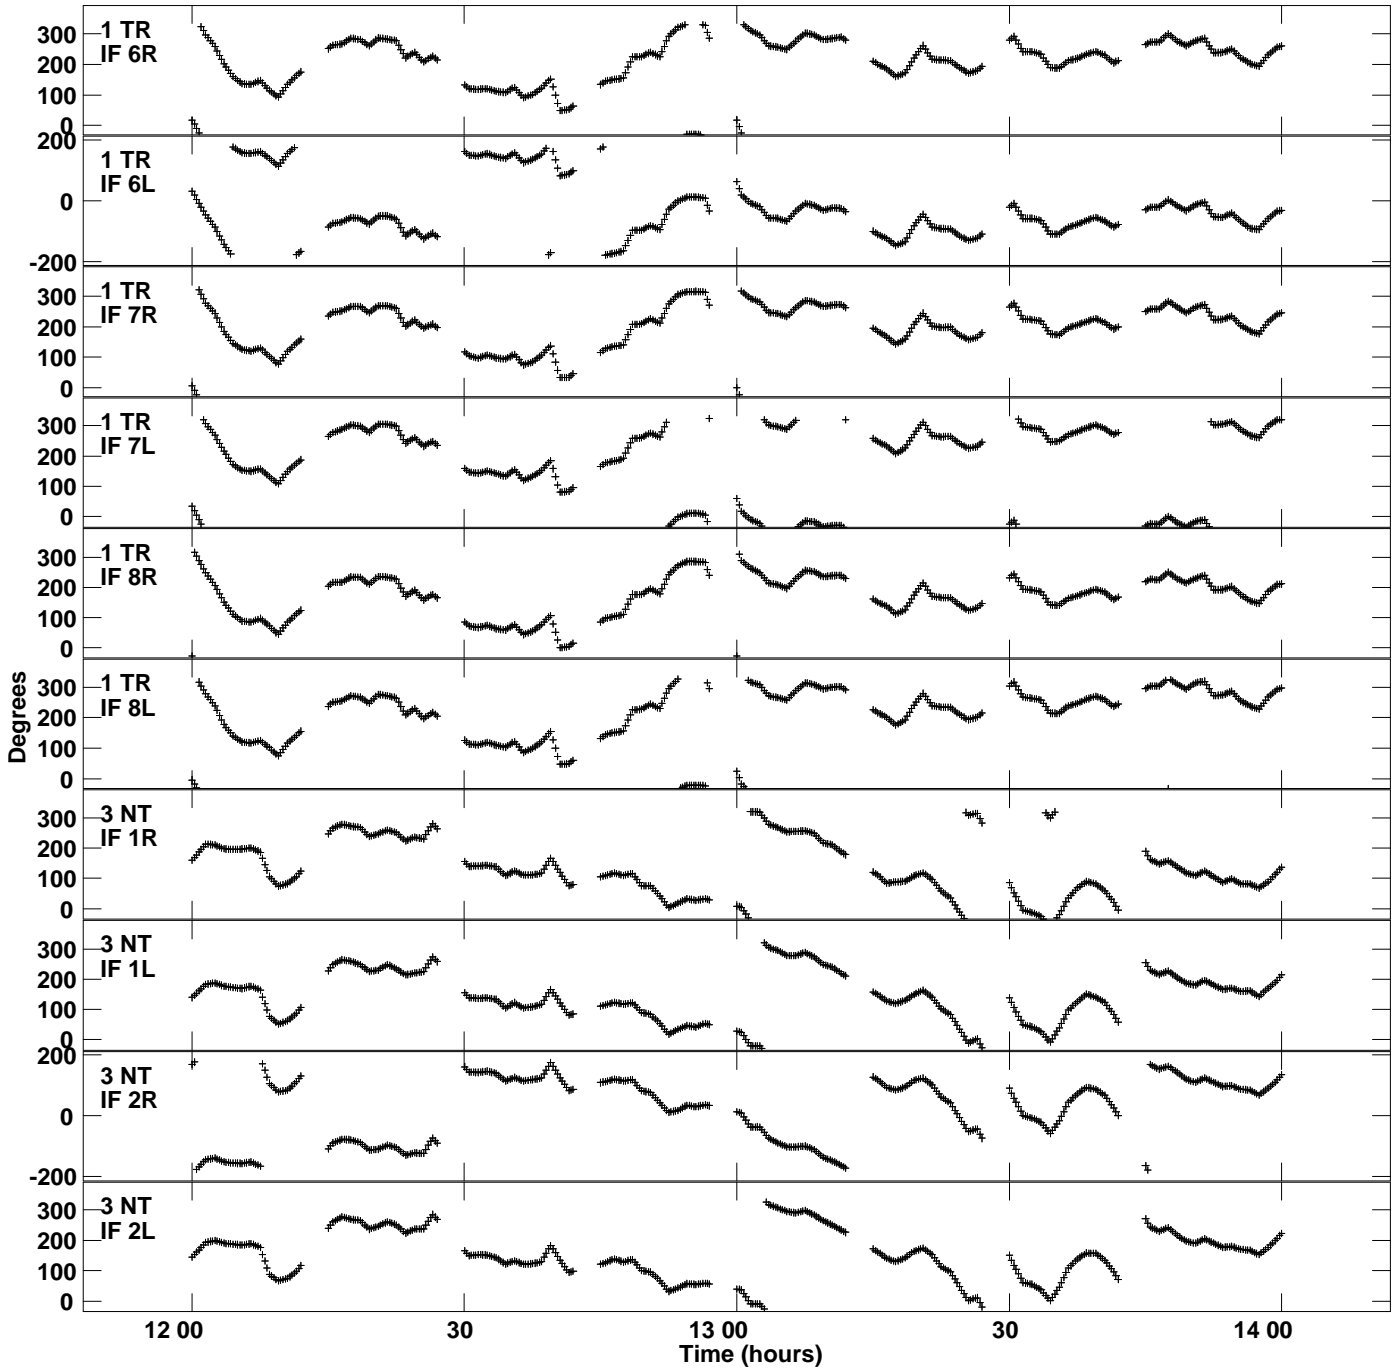

Plot file version 1 created 21-MAY-2021 14:26:38  
Gain phs vs UTC time for FT041.UVDATA.1  
CL 4 Rpol & Lpol IF 1 - 8

Plot file version 2 created 21-MAY-2021 14:26:38  
Gain phs vs UTC time for FT041.UVDATA.1  
CL 4 Rpol & Lpol IF 1 - 8

Plot file version 3 created 21-MAY-2021 14:26:38  
Gain phs vs UTC time for FT041.UVDATA.1  
CL 4 Rpol & Lpol IF 1 - 8

Plot file version 4 created 21-MAY-2021 14:26:38  
Gain phs vs UTC time for FT041.UVDATA.1  
CL 4 Rpol & Lpol IF 1 - 8

Plot file version 5 created 21-MAY-2021 14:26:38  
Gain phs vs UTC time for FT041.UVDATA.1  
CL 4 Rpol & Lpol IF 1 - 8

Plot file version 7 created 21-MAY-2021 14:26:38  
Gain phs vs UTC time for FT041.UVDATA.1  
CL 4 Rpol & Lpol IF 1 - 8

Plot file version 8 created 21-MAY-2021 14:26:38  
Gain phs vs UTC time for FT041.UVDATA.1  
CL 4 Rpol & Lpol IF 1 - 8