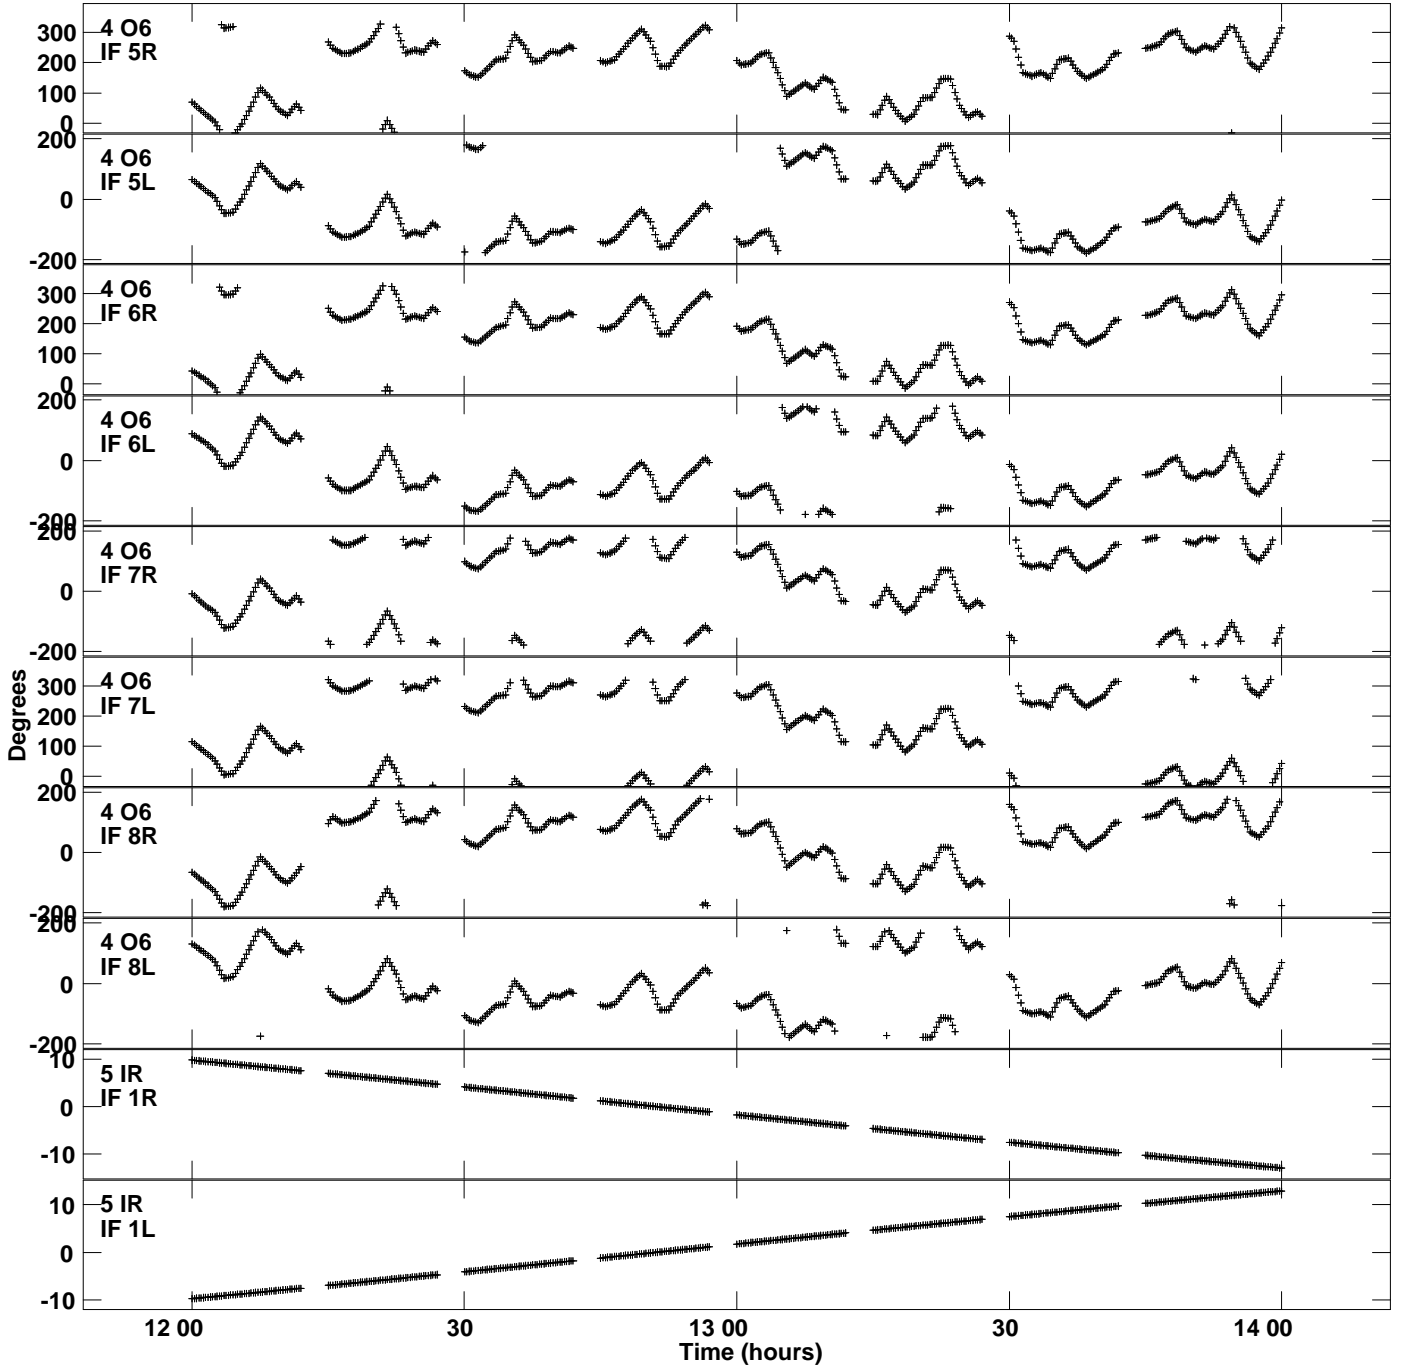

Plot file version 1 created 21-MAY-2021 14:26:38  
Gain phs vs UTC time for FT041.UVDATA.1  
CL 4 Rpol & Lpol IF 1 - 8

Plot file version 2 created 21-MAY-2021 14:26:38  
Gain phs vs UTC time for FT041.UVDATA.1  
CL 4 Rpol & Lpol IF 1 - 8

Plot file version 3 created 21-MAY-2021 14:26:38  
Gain phs vs UTC time for FT041.UVDATA.1  
CL 4 Rpol & Lpol IF 1 - 8

Plot file version 4 created 21-MAY-2021 14:26:38  
Gain phs vs UTC time for FT041.UVDATA.1  
CL 4 Rpol & Lpol IF 1 - 8

Plot file version 5 created 21-MAY-2021 14:26:38  
Gain phs vs UTC time for FT041.UVDATA.1  
CL 4 Rpol & Lpol IF 1 - 8

Plot file version 7 created 21-MAY-2021 14:26:38  
Gain phs vs UTC time for FT041.UVDATA.1  
CL 4 Rpol & Lpol IF 1 - 8

Plot file version 8 created 21-MAY-2021 14:26:38  
Gain phs vs UTC time for FT041.UVDATA.1  
CL 4 Rpol & Lpol IF 1 - 8