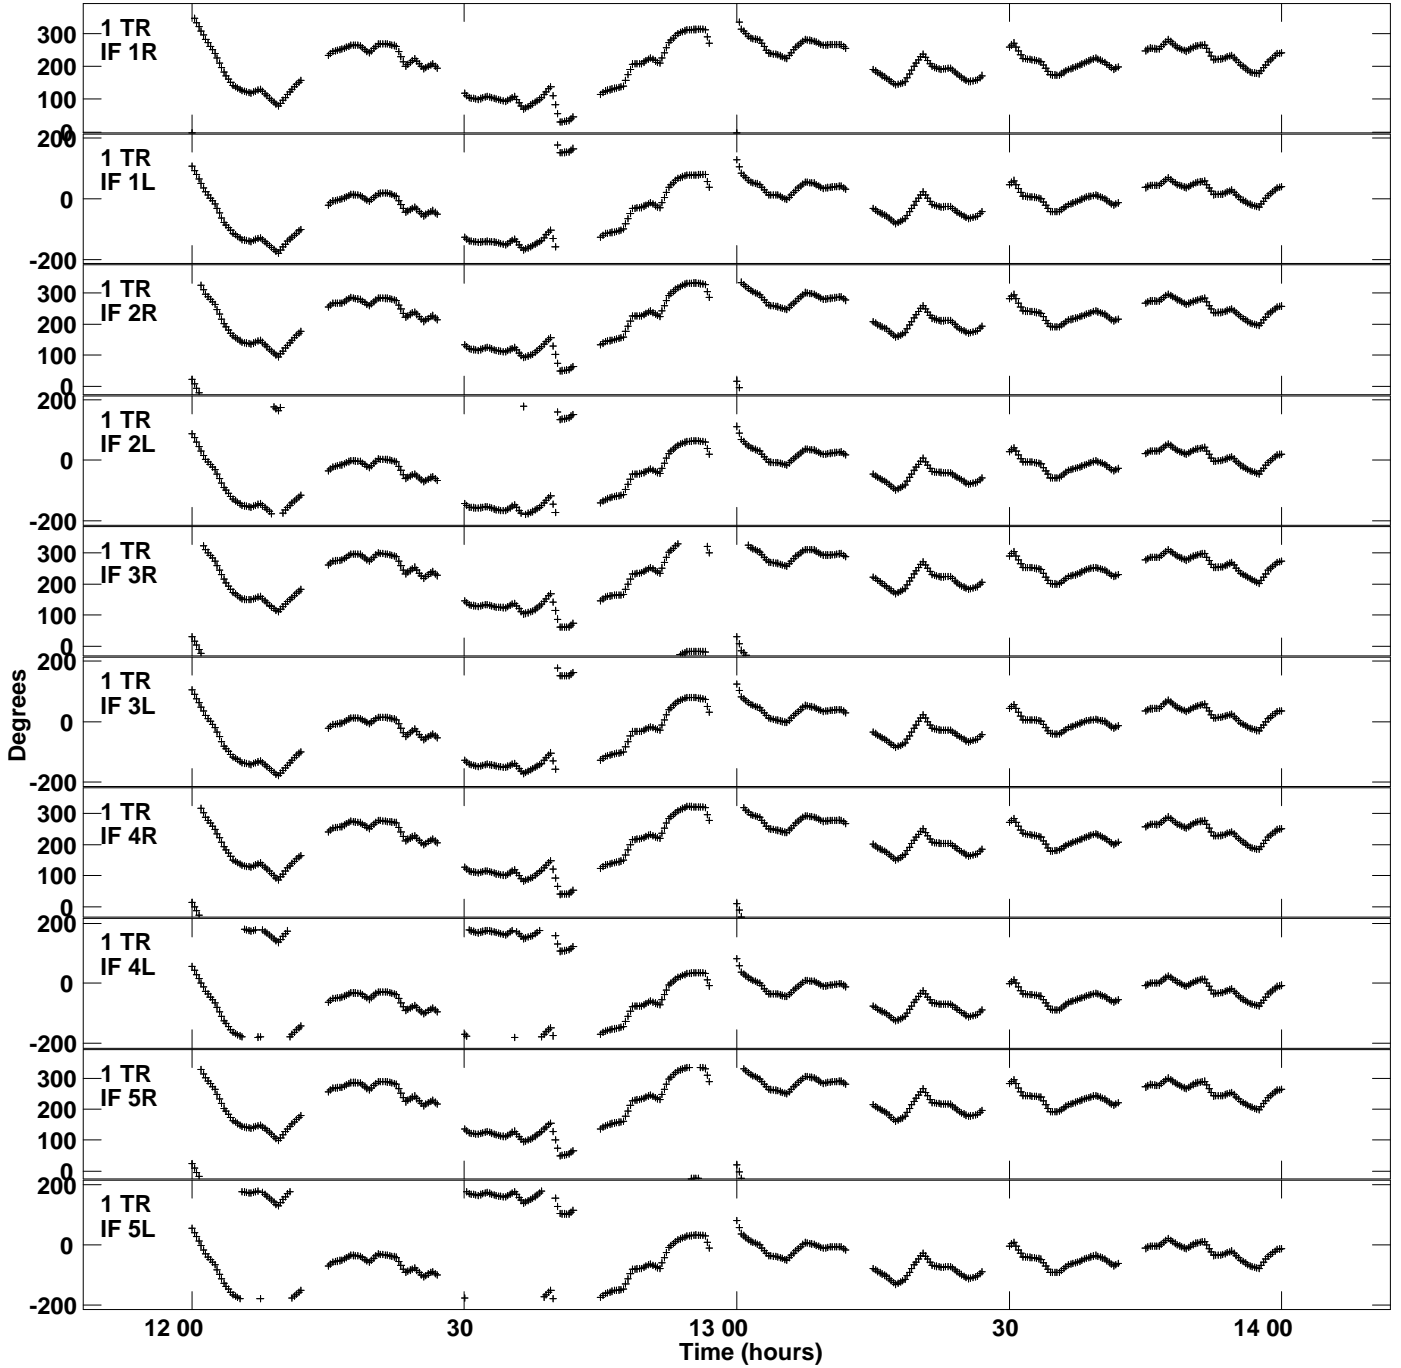

Plot file version 1 created 21-MAY-2021 14:26:38  
Gain phs vs UTC time for FT041.UVDATA.1  
CL 4 Rpol & Lpol IF 1 - 8

Plot file version 2 created 21-MAY-2021 14:26:38  
Gain phs vs UTC time for FT041.UVDATA.1  
CL 4 Rpol & Lpol IF 1 - 8

Plot file version 3 created 21-MAY-2021 14:26:38  
Gain phs vs UTC time for FT041.UVDATA.1  
CL 4 Rpol & Lpol IF 1 - 8

Plot file version 4 created 21-MAY-2021 14:26:38  
Gain phs vs UTC time for FT041.UVDATA.1  
CL 4 Rpol & Lpol IF 1 - 8

Plot file version 5 created 21-MAY-2021 14:26:38  
Gain phs vs UTC time for FT041.UVDATA.1  
CL 4 Rpol & Lpol IF 1 - 8

Plot file version 7 created 21-MAY-2021 14:26:38  
Gain phs vs UTC time for FT041.UVDATA.1  
CL 4 Rpol & Lpol IF 1 - 8

Plot file version 8 created 21-MAY-2021 14:26:38  
Gain phs vs UTC time for FT041.UVDATA.1  
CL 4 Rpol & Lpol IF 1 - 8