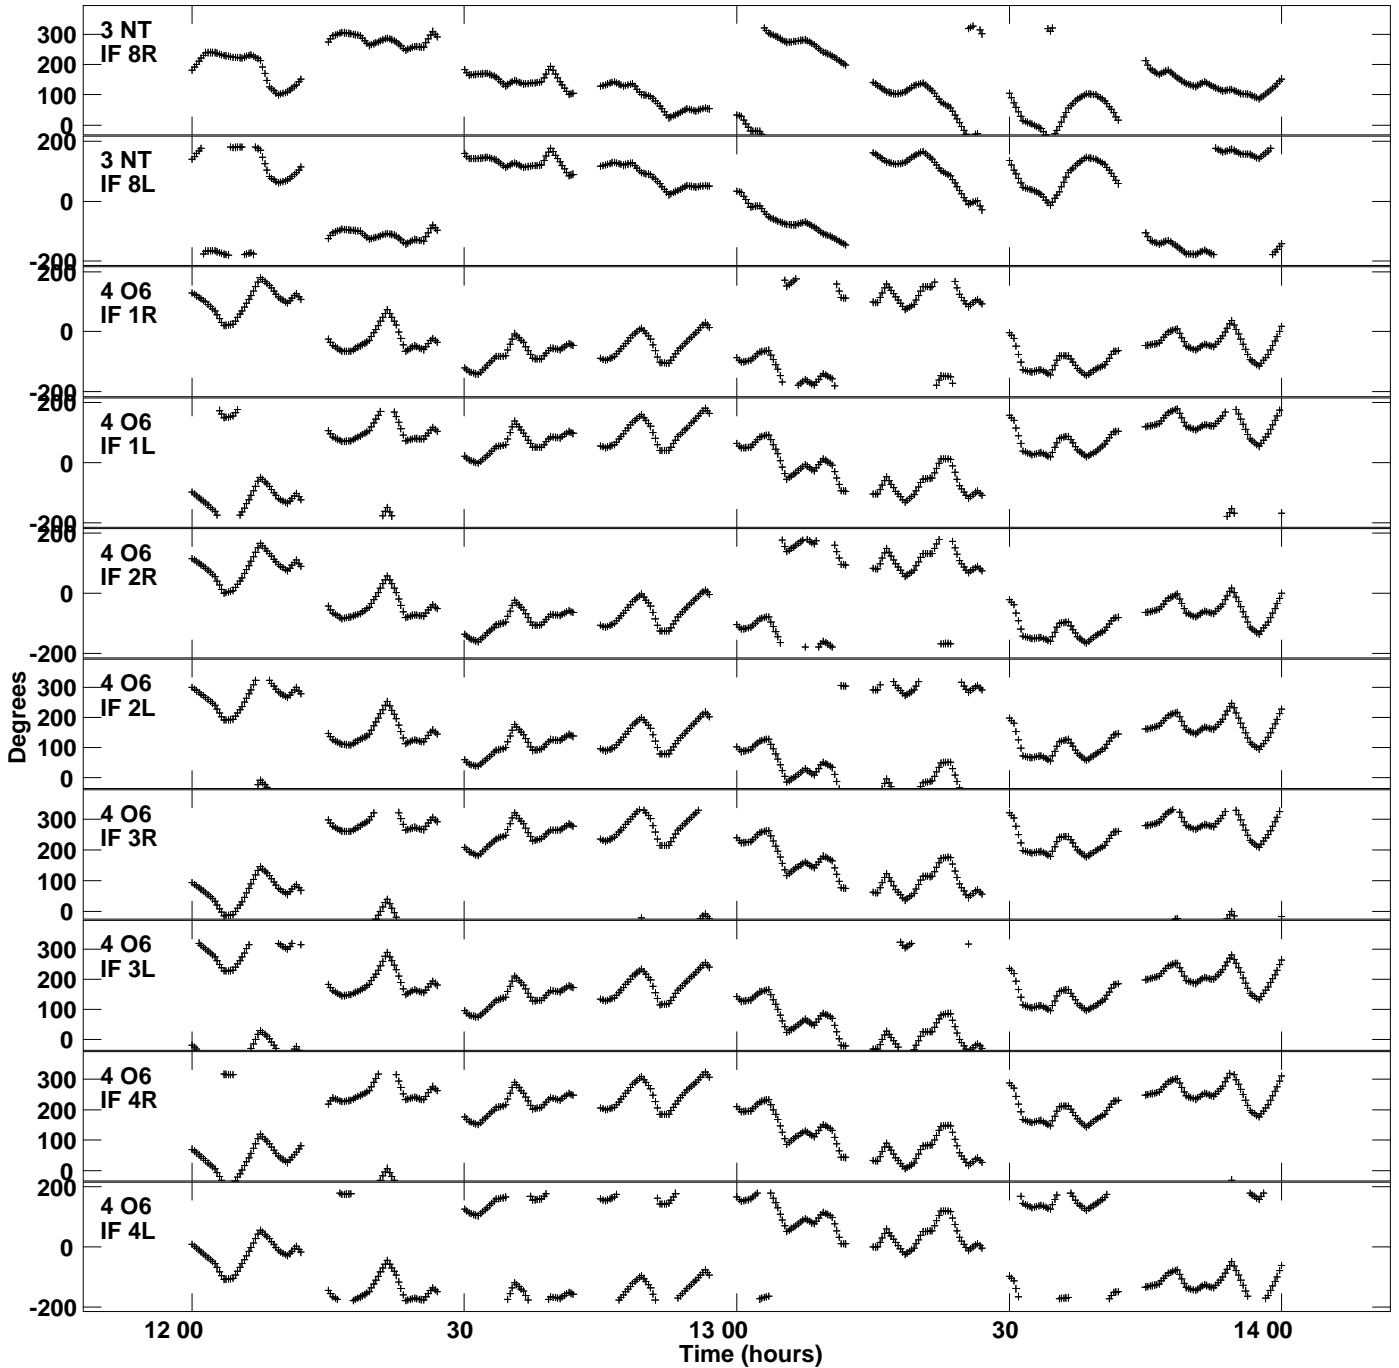

Plot file version 1 created 21-MAY-2021 14:26:38  
Gain phs vs UTC time for FT041.UVDATA.1  
CL 4 Rpol & Lpol IF 1 - 8

Plot file version 2 created 21-MAY-2021 14:26:38  
Gain phs vs UTC time for FT041.UVDATA.1  
CL 4 Rpol & Lpol IF 1 - 8

Plot file version 3 created 21-MAY-2021 14:26:38  
Gain phs vs UTC time for FT041.UVDATA.1  
CL 4 Rpol & Lpol IF 1 - 8

Plot file version 4 created 21-MAY-2021 14:26:38  
Gain phs vs UTC time for FT041.UVDATA.1  
CL 4 Rpol & Lpol IF 1 - 8

Plot file version 5 created 21-MAY-2021 14:26:38  
Gain phs vs UTC time for FT041.UVDATA.1  
CL 4 Rpol & Lpol IF 1 - 8

Plot file version 7 created 21-MAY-2021 14:26:38  
Gain phs vs UTC time for FT041.UVDATA.1  
CL 4 Rpol & Lpol IF 1 - 8

Plot file version 8 created 21-MAY-2021 14:26:38  
Gain phs vs UTC time for FT041.UVDATA.1  
CL 4 Rpol & Lpol IF 1 - 8