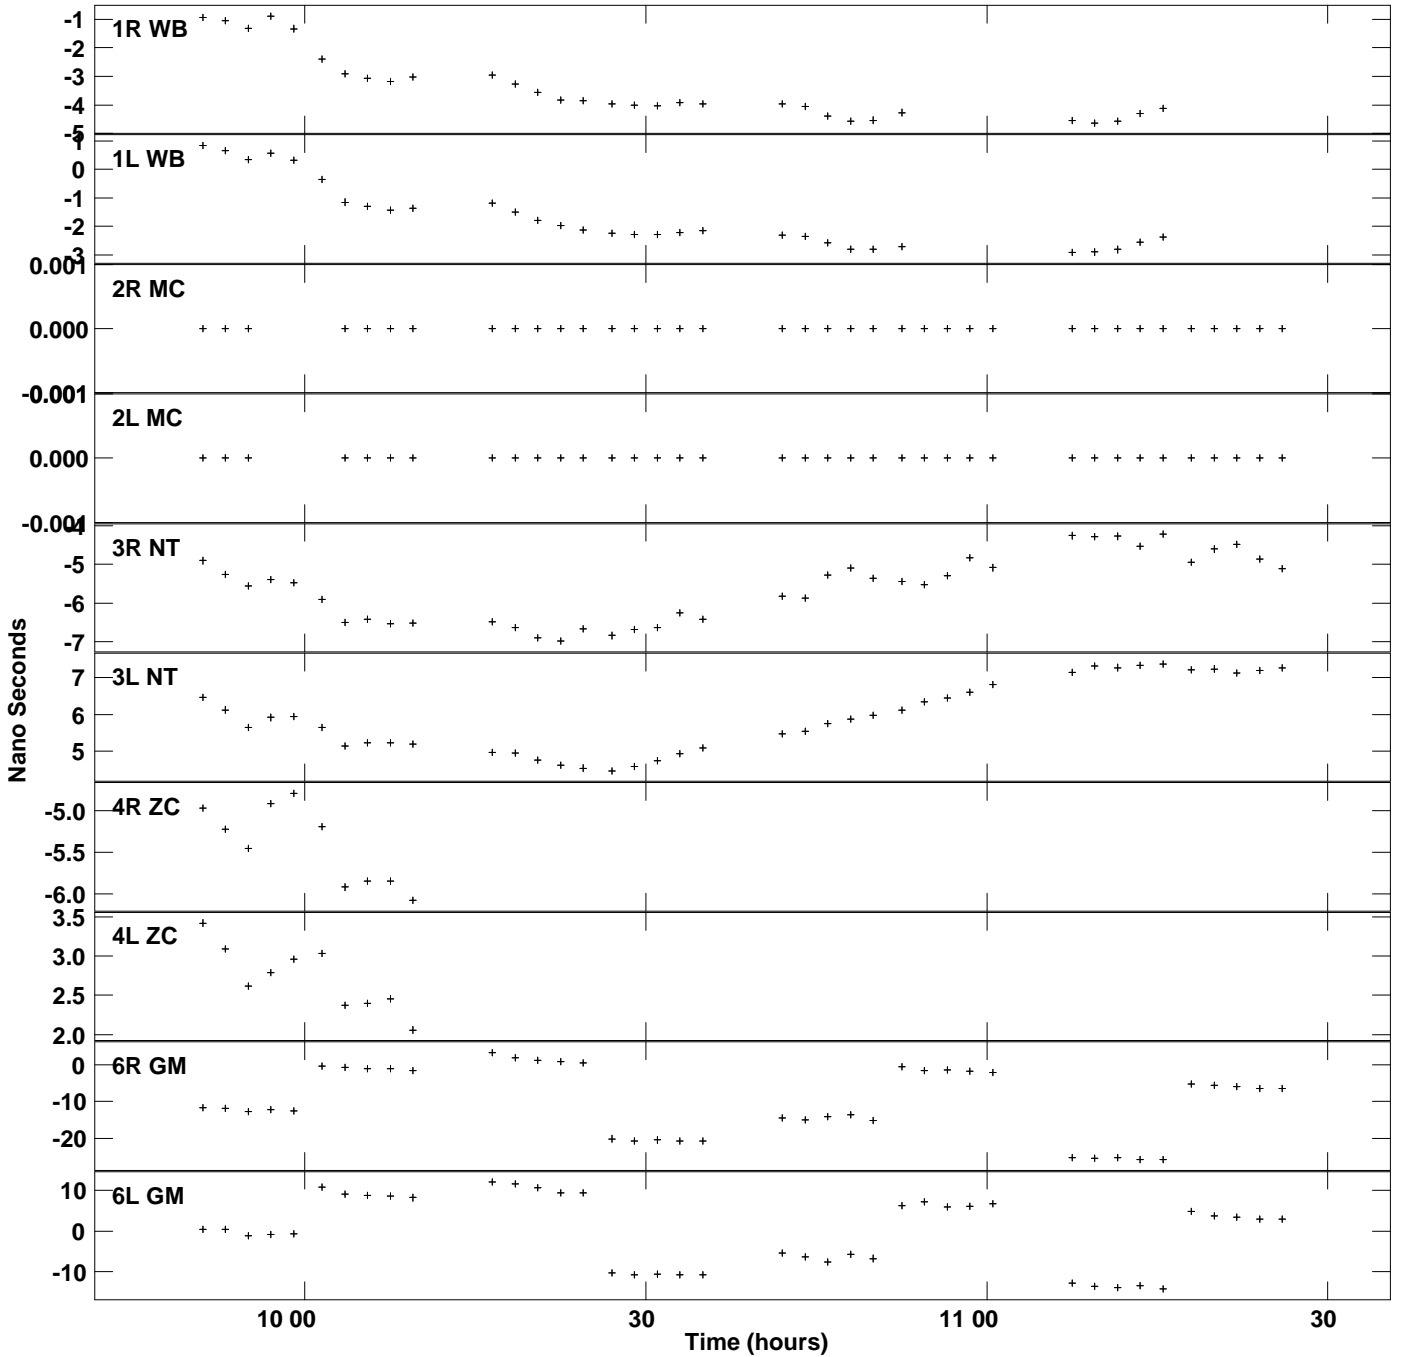

Plot file version 1 created 09-MAY-2022 14:45:34
Delay vs UTC time for FT044.UVDATA.1
SN 3 Rpol & Lpol IF 1

Plot file version 2 created 09-MAY-2022 14:45:34
Delay vs UTC time for FT044.UVDATA.1
SN 3 Rpol & Lpol IF 1