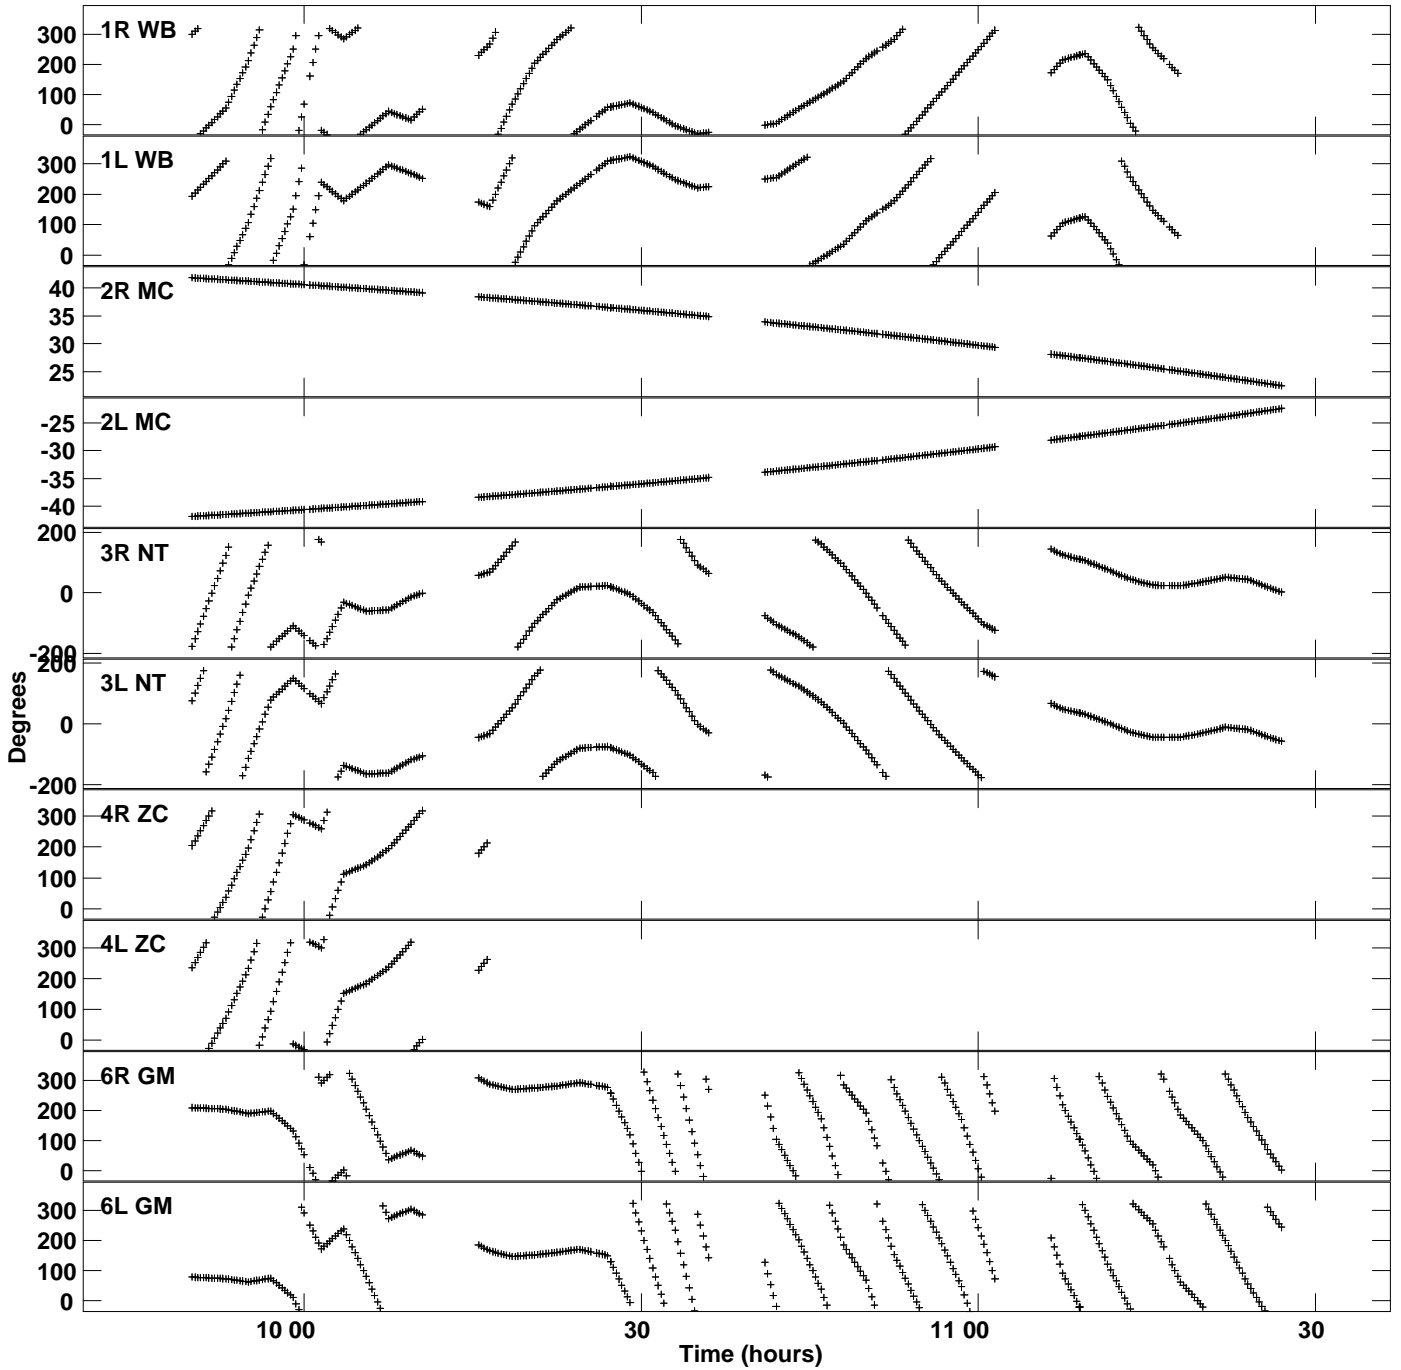

Plot file version 1 created 09-MAY-2022 14:45:34
Gain phs vs UTC time for FT044.UVDATA.1
CL 4 Rpol & Lpol IF 1

Plot file version 2 created 09-MAY-2022 14:45:34
Gain phs vs UTC time for FT044.UVDATA.1
CL 4 Rpol & Lpol IF 1