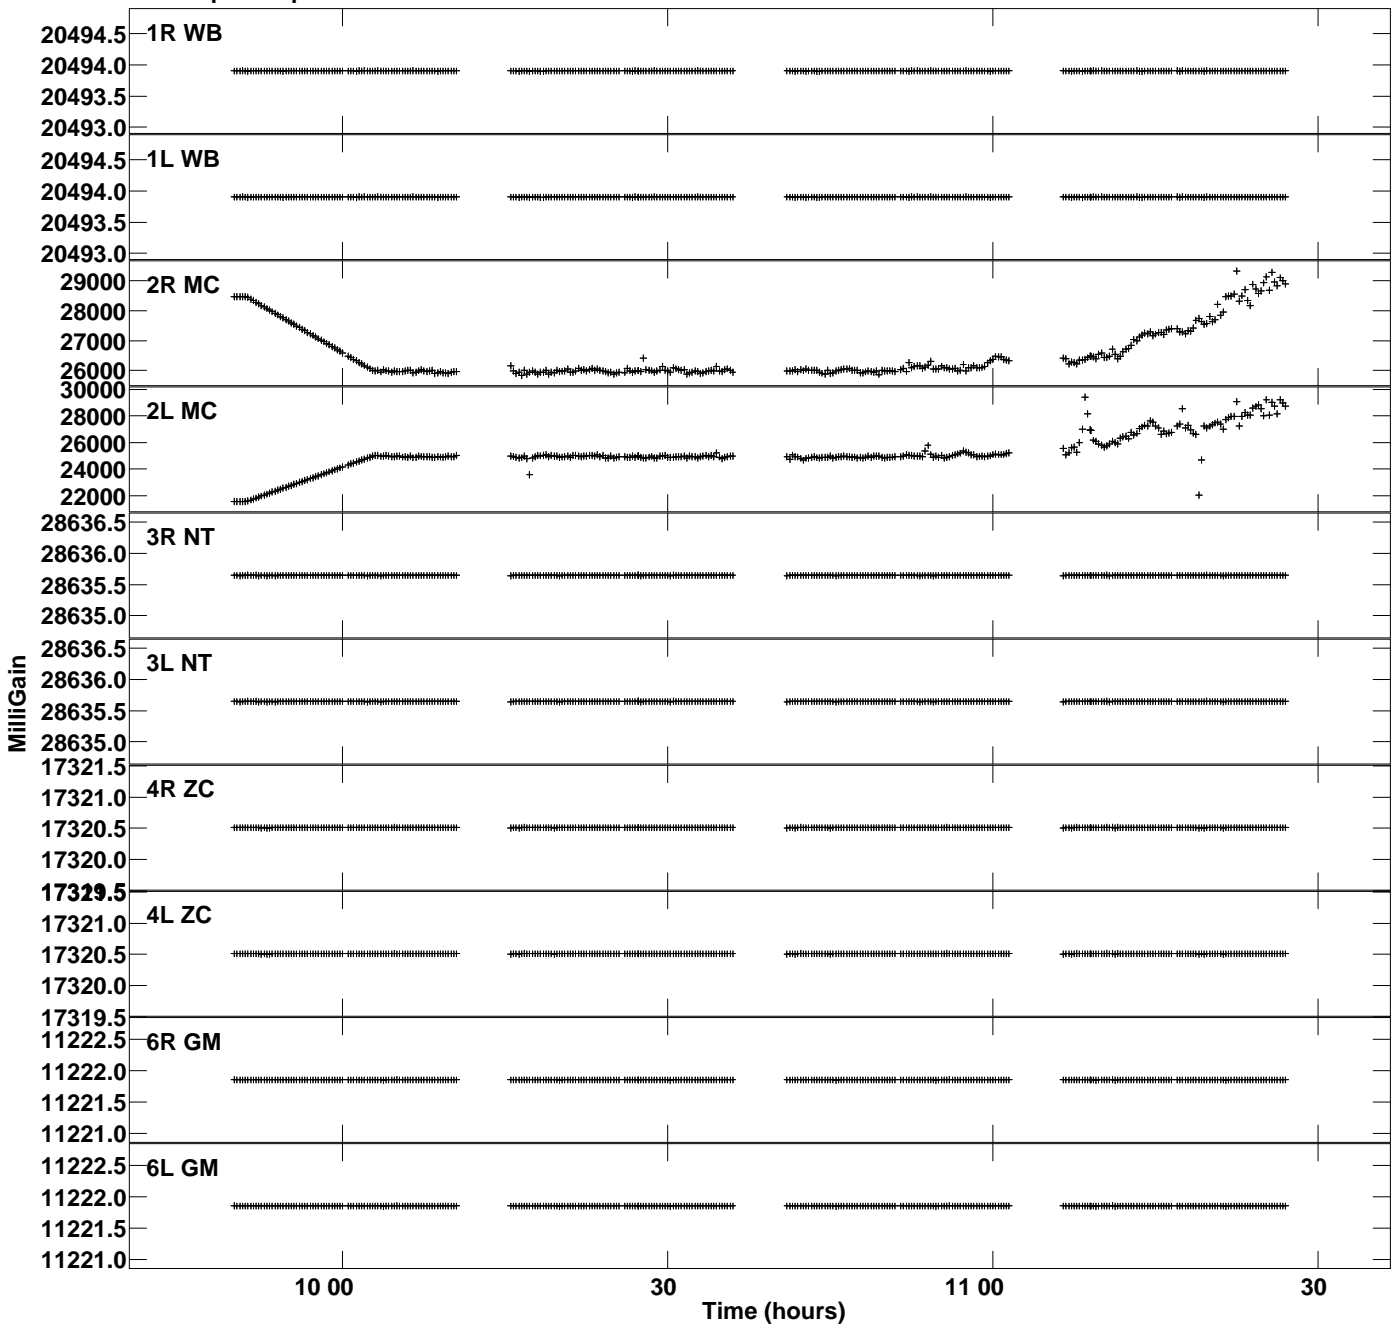

Plot file version 1 created 09-MAY-2022 14:17:32
 Gain amp vs UTC time for FT044.UVDATA.1
 CL 2 Rpol & Lpol IF 1

Plot file version 2 created 09-MAY-2022 14:17:32
Gain amp vs UTC time for FT044.UVDATA.1
CL 2 Rpol & Lpol IF 1