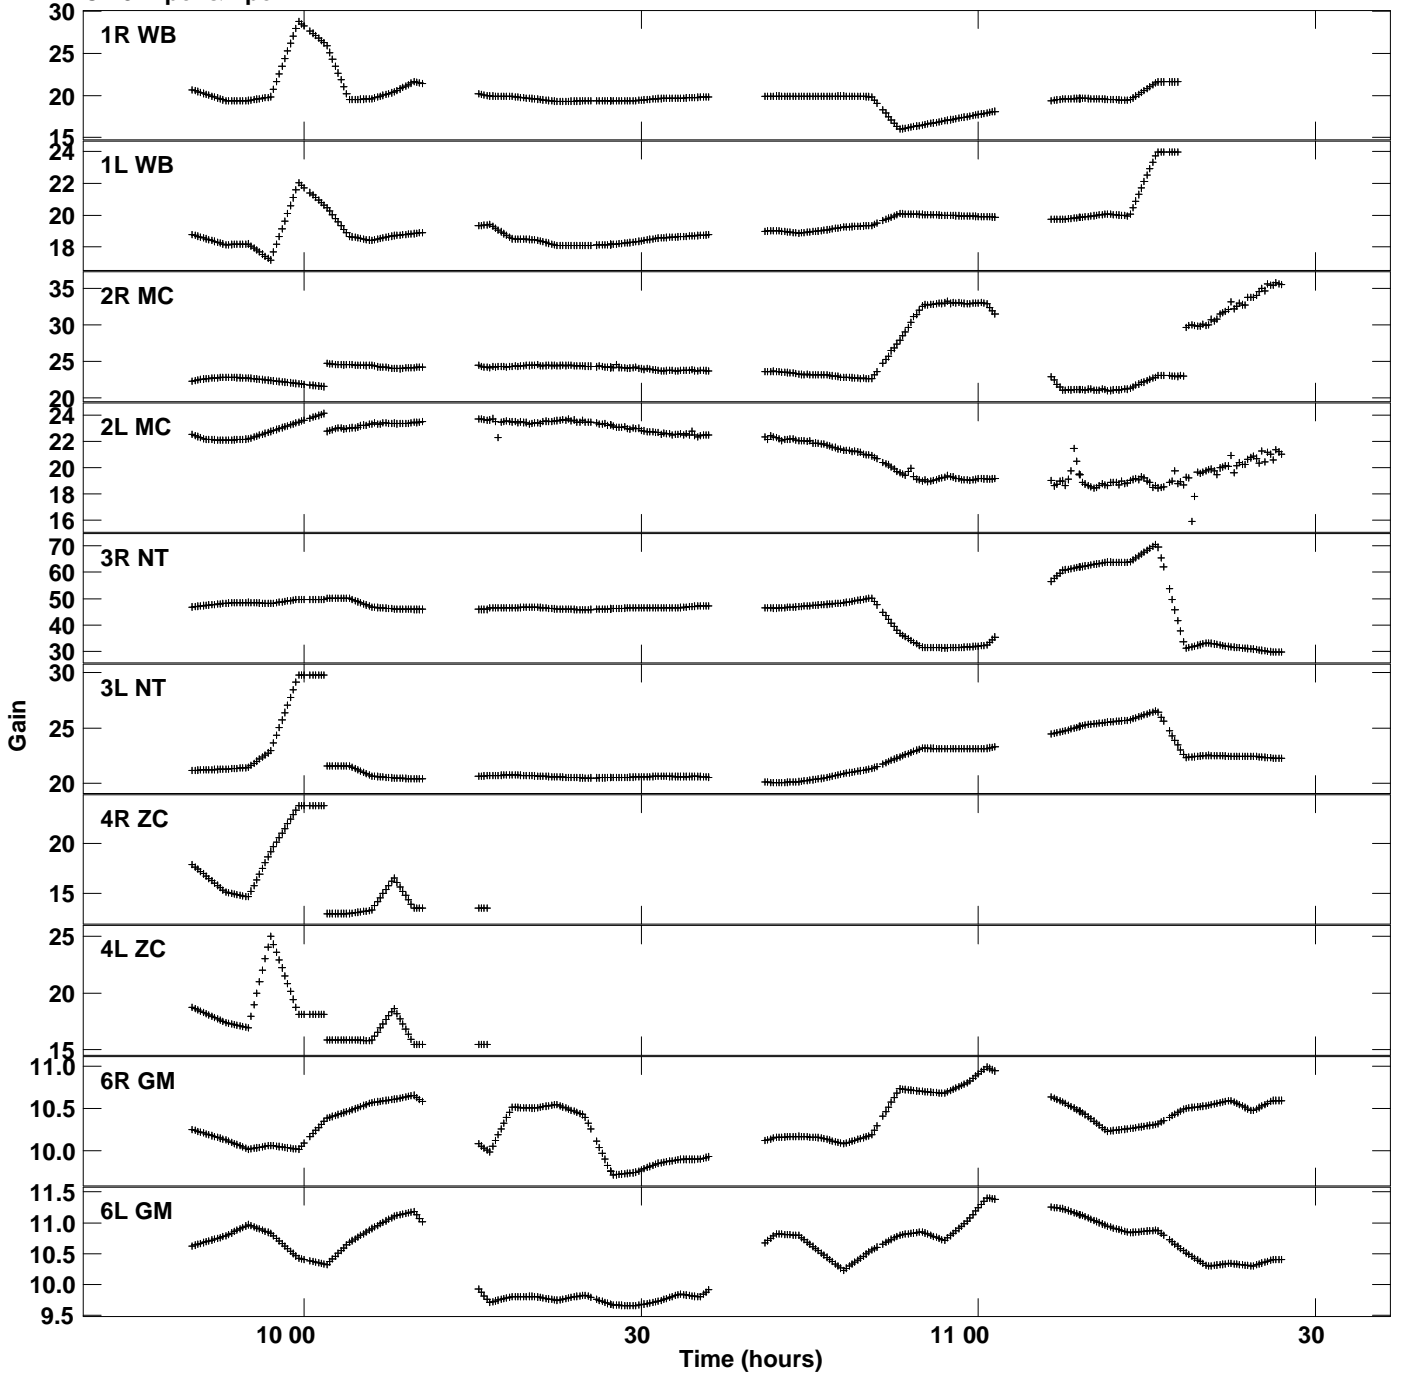

Plot file version 1 created 09-MAY-2022 14:47:48  
Gain amp vs UTC time for FT044.TMP.1  
CL 5 Rpol & Lpol IF 1

Plot file version 2 created 09-MAY-2022 14:47:48  
Gain amp vs UTC time for FT044.TMP.1  
CL 5 Rpol & Lpol IF 1