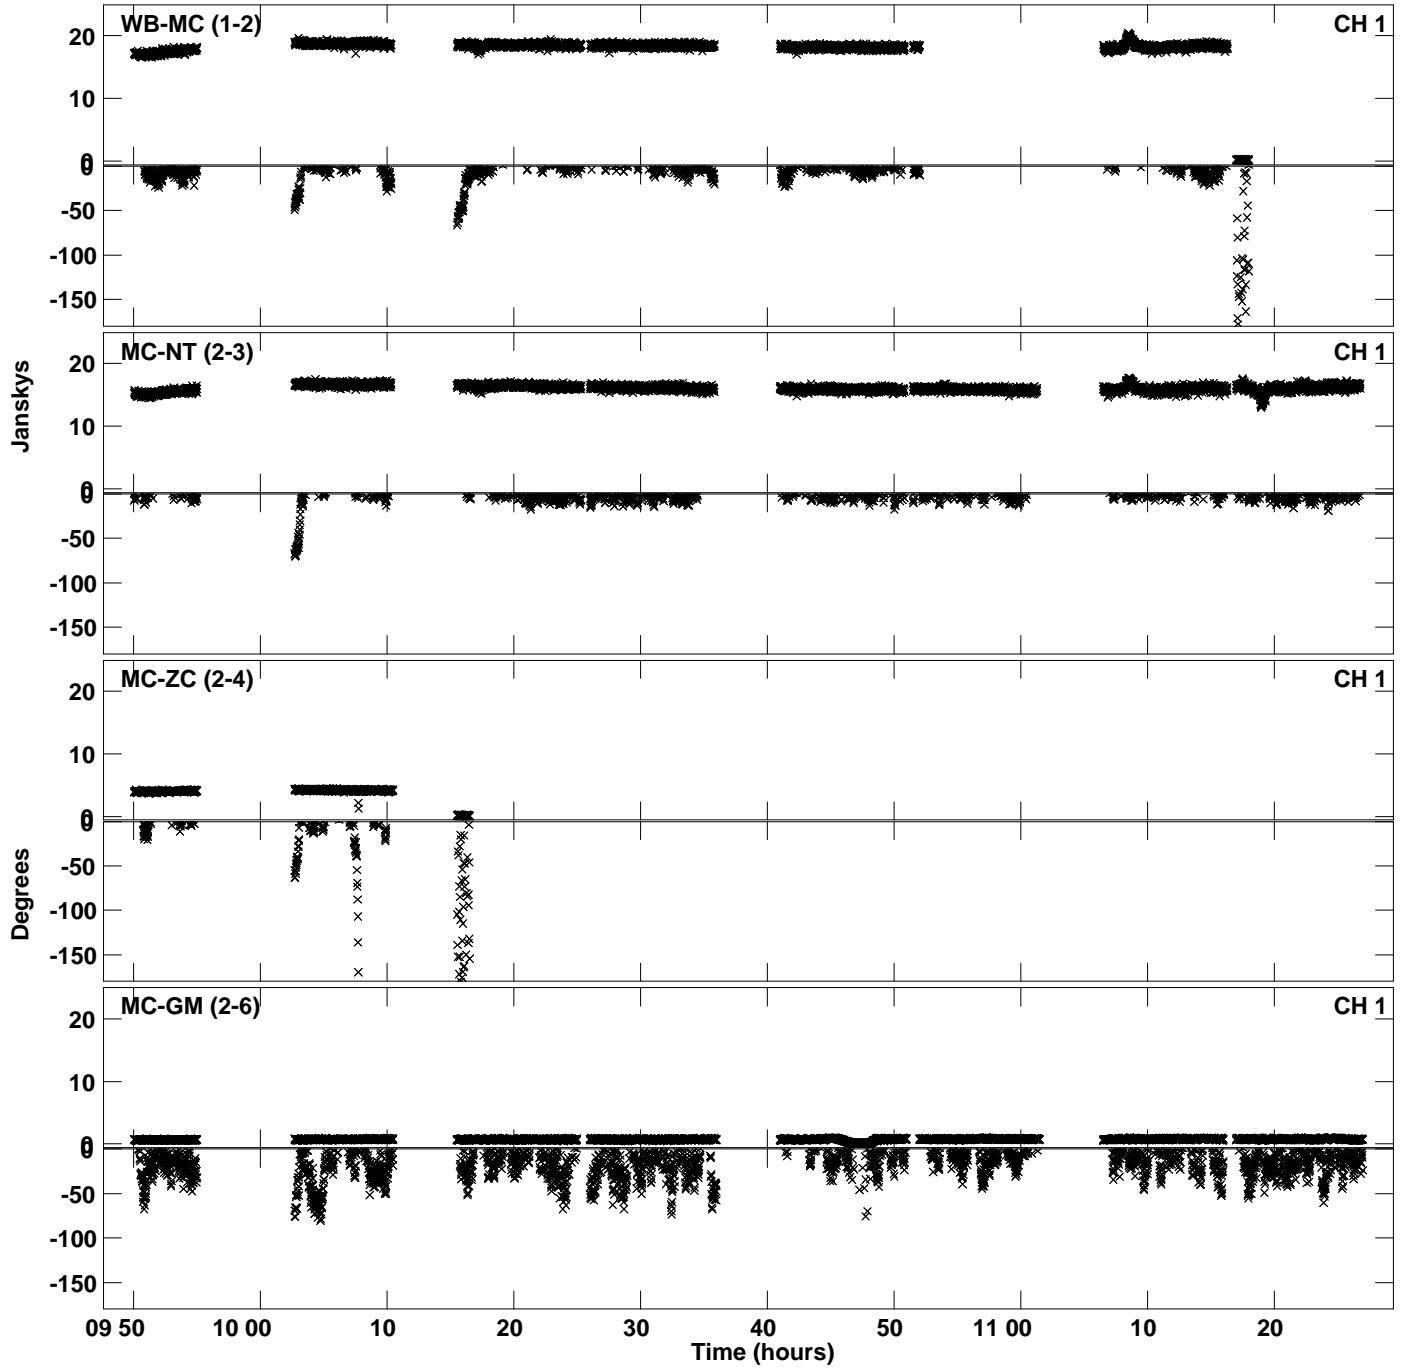

Plot file version 1 created 09-MAY-2022 14:46:09  
Amplitude andPhase vs Time for FT044.UVDATA.1 Vect aver. CL # 4  
IF 1 CHAN 1 - 1024 STK LL

Plot file version 2 created 09-MAY-2022 14:46:09  
Amplitude and Phase vs Time for FT044.UVDATA.1 Vect aver. CL # 4  
IF 1 CHAN 1 - 1024 STK LL

Plot file version 3 created 09-MAY-2022 14:46:29  
Amplitude andPhase vs Time for FT044.UVDATA.1 Vect aver. CL # 4  
IF 1 CHAN 1 - 1024 STK RR

PLot file version 4 created 09-MAY-2022 14:46:29  
Amplitude andPhase vs Time for FT044.UVDATA.1 Vect aver. CL # 4  
IF 1 CHAN 1 - 1024 STK RR