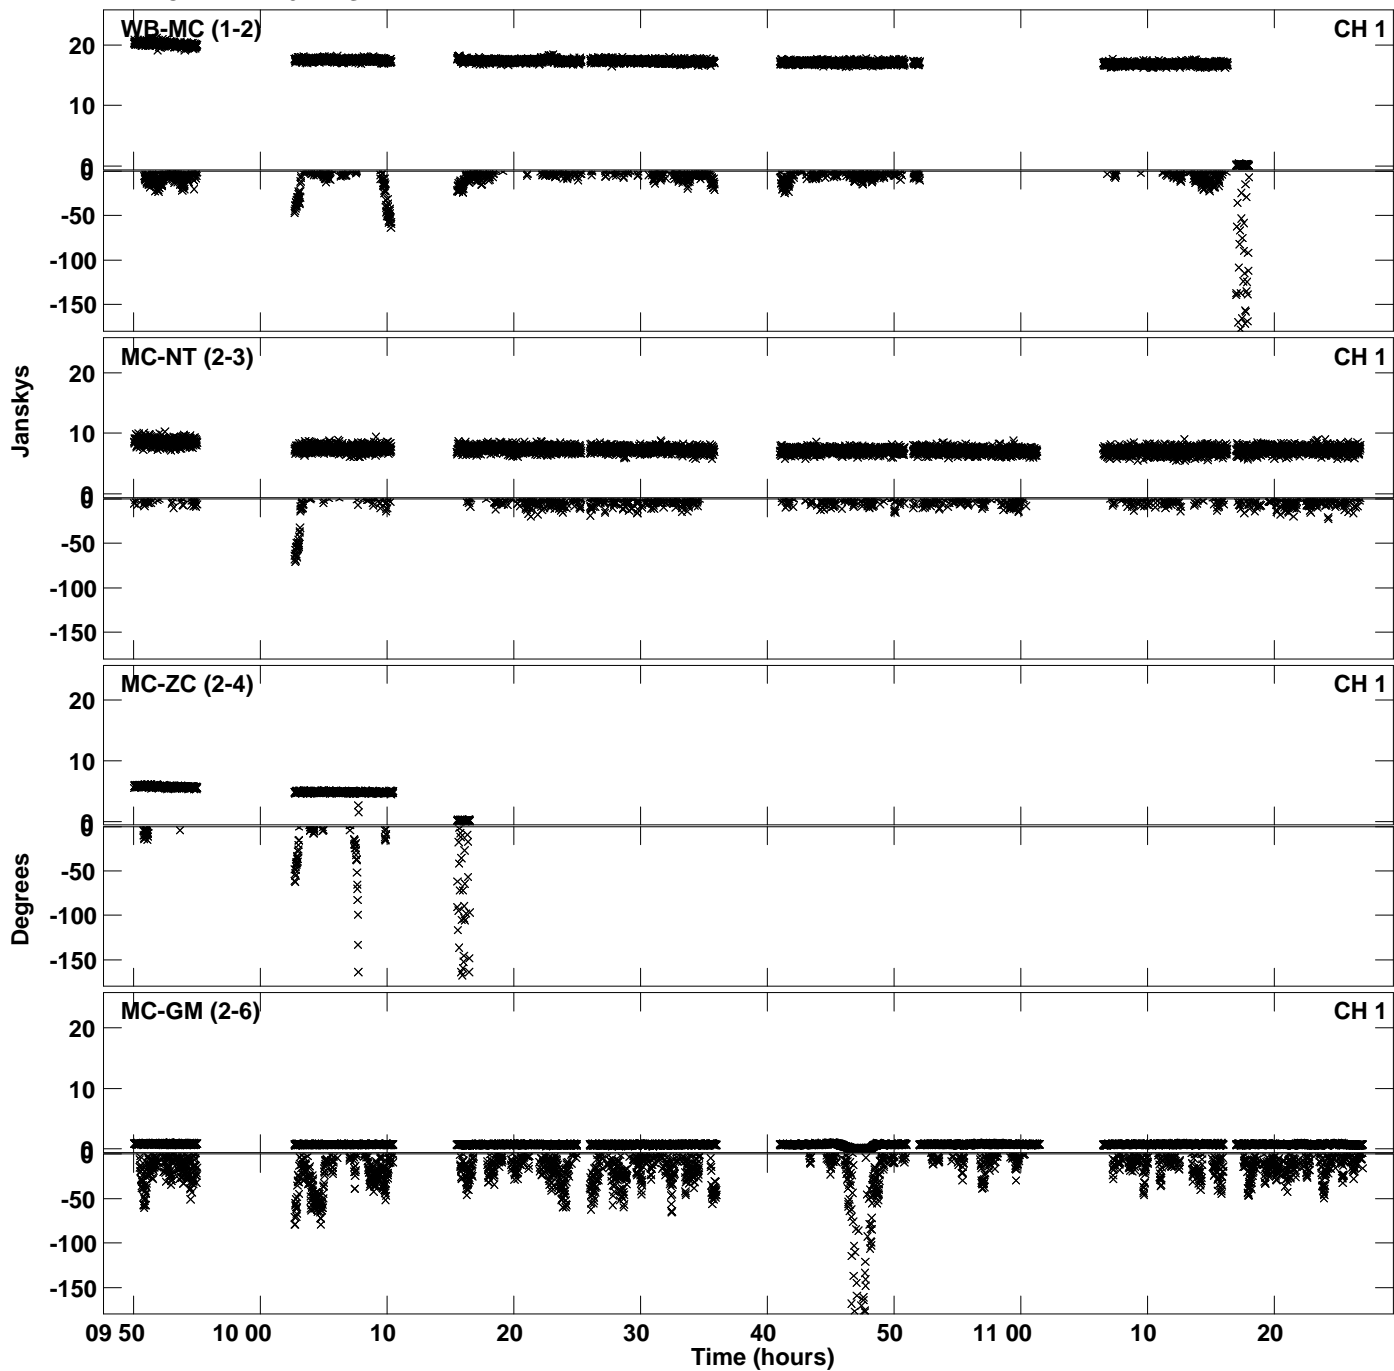

Plot file version 1 created 09-MAY-2022 14:46:09  
Amplitude andPhase vs Time for FT044.UVDATA.1 Vect aver. CL # 4  
IF 1 CHAN 1 - 1024 STK LL

Plot file version 2 created 09-MAY-2022 14:46:09  
Amplitude and Phase vs Time for FT044.UVDATA.1 Vect aver. CL # 4  
IF 1 CHAN 1 - 1024 STK LL

Plot file version 3 created 09-MAY-2022 14:46:29  
Amplitude andPhase vs Time for FT044.UVDATA.1 Vect aver. CL # 4  
IF 1 CHAN 1 - 1024 STK RR

PLot file version 4 created 09-MAY-2022 14:46:29  
Amplitude andPhase vs Time for FT044.UVDATA.1 Vect aver. CL # 4  
IF 1 CHAN 1 - 1024 STK RR