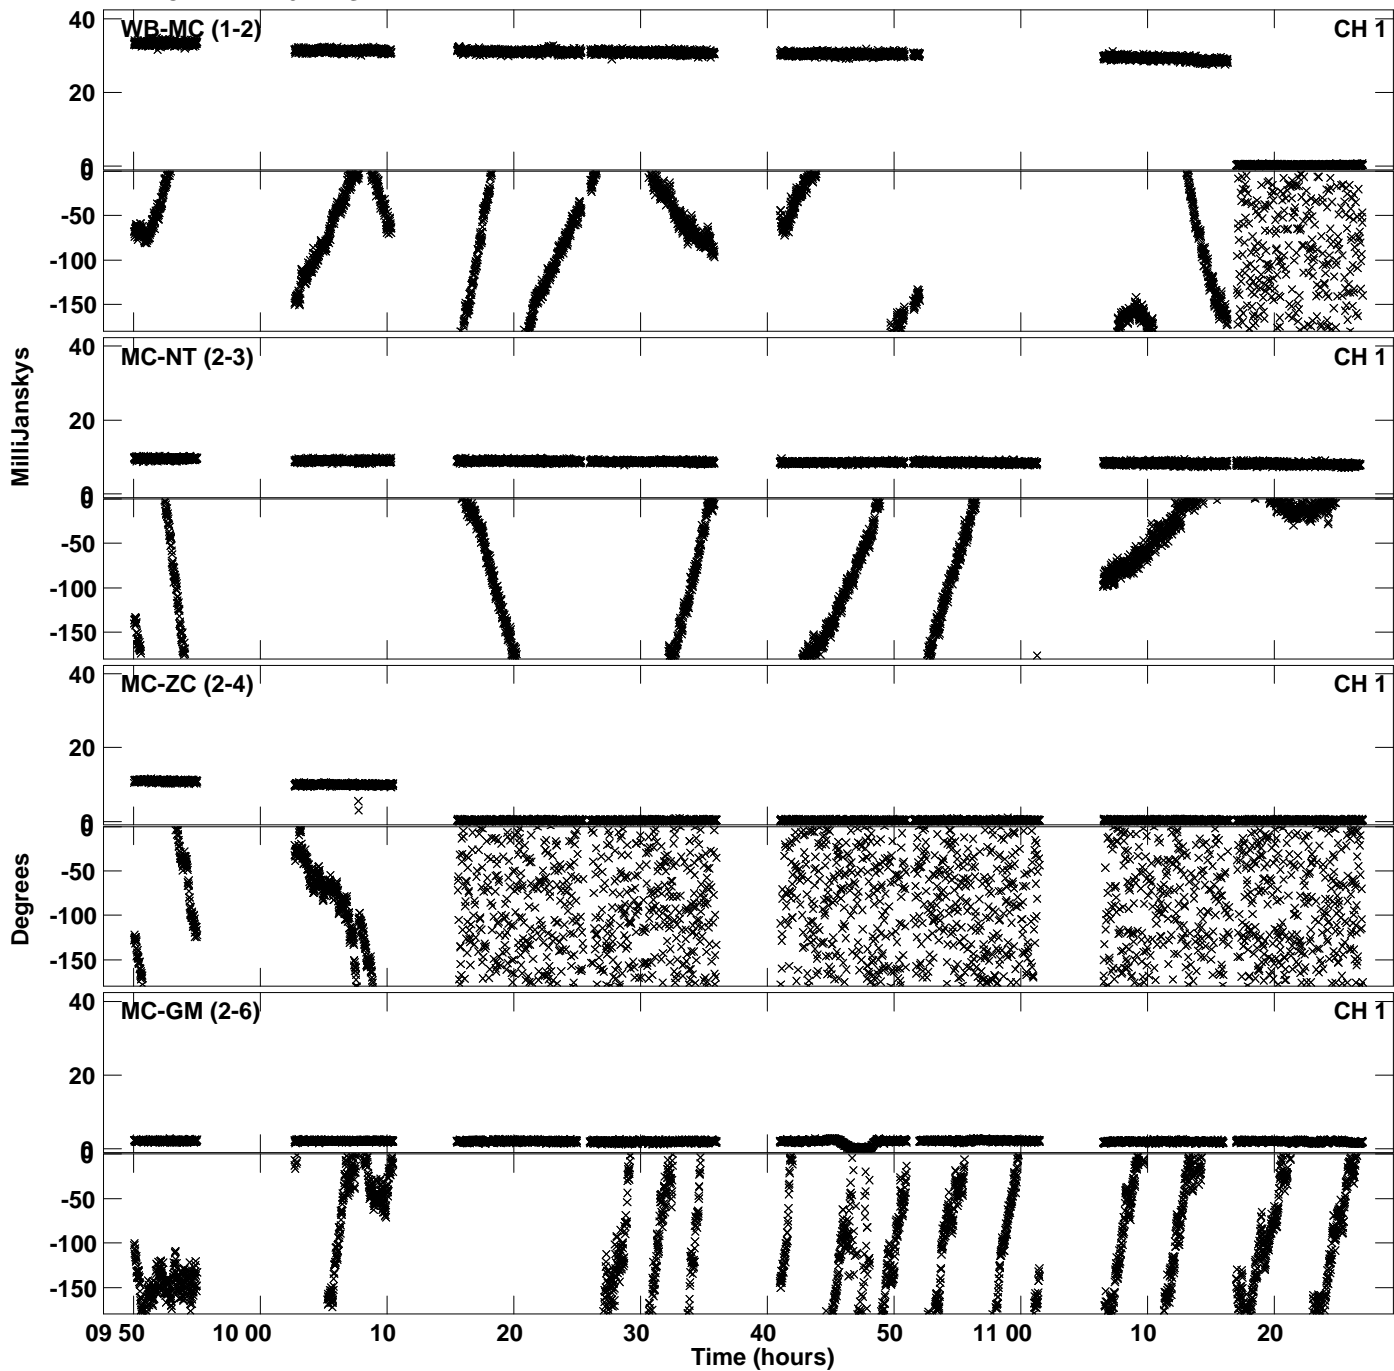

Plot file version 1 created 06-MAY-2022 14:59:00
Amplitude andPhase vs Time for FT044.UVDATA.1 Vect aver.
IF 1 CHAN 1 - 1024 STK LL

PLot file version 2 created 06-MAY-2022 14:59:00
Amplitude andPhase vs Time for FT044.UVDATA.1 Vect aver.
IF 1 CHAN 1 - 1024 STK LL

Plot file version 3 created 06-MAY-2022 14:59:14
Amplitude andPhase vs Time for FT044.UVDATA.1 Vect aver.
IF 1 CHAN 1 - 1024 STK RR

Plot file version 4 created 06-MAY-2022 14:59:14
Amplitude and Phase vs Time for FT044.UVDATA.1 Vect aver.
IF 1 CHAN 1 - 1024 STK RR