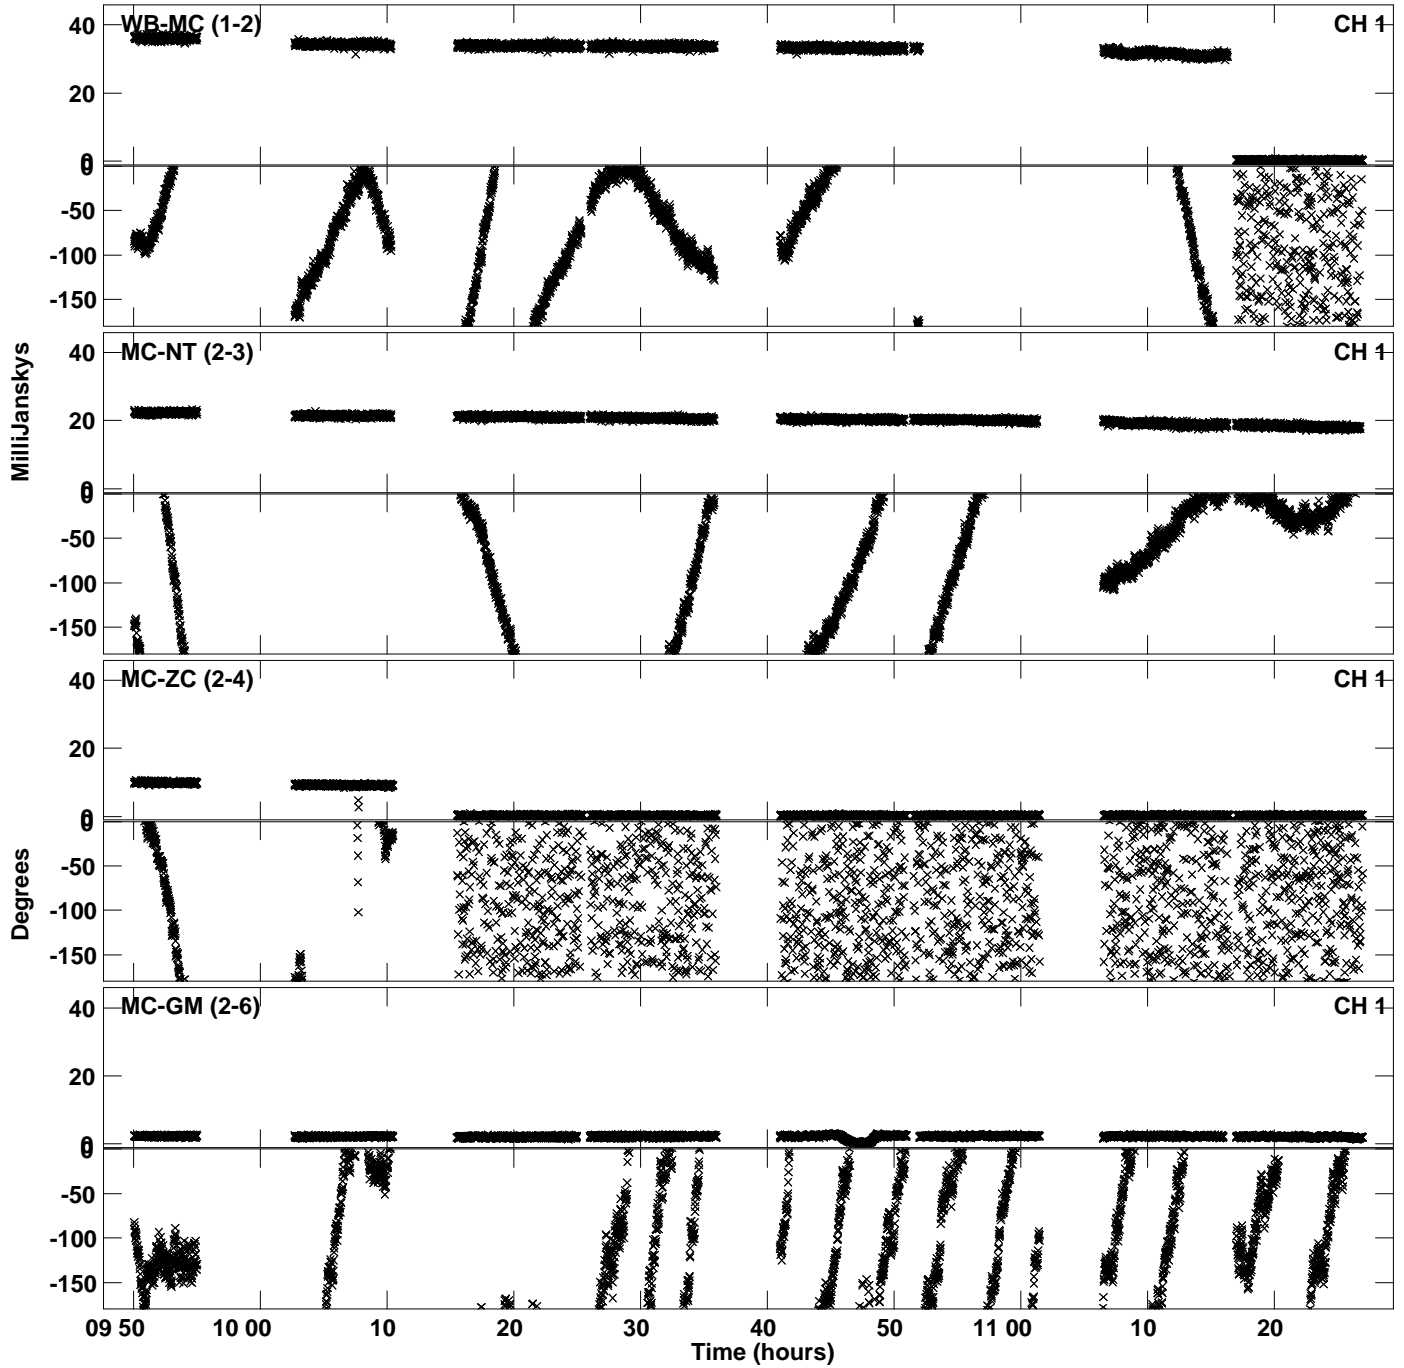

Plot file version 1 created 06-MAY-2022 14:59:00
Amplitude andPhase vs Time for FT044.UVDATA.1 Vect aver.
IF 1 CHAN 1 - 1024 STK LL

PLot file version 2 created 06-MAY-2022 14:59:00
Amplitude andPhase vs Time for FT044.UVDATA.1 Vect aver.
IF 1 CHAN 1 - 1024 STK LL

Plot file version 3 created 06-MAY-2022 14:59:14
Amplitude andPhase vs Time for FT044.UVDATA.1 Vect aver.
IF 1 CHAN 1 - 1024 STK RR

Plot file version 4 created 06-MAY-2022 14:59:14
Amplitude and Phase vs Time for FT044.UVDATA.1 Vect aver.
IF 1 CHAN 1 - 1024 STK RR