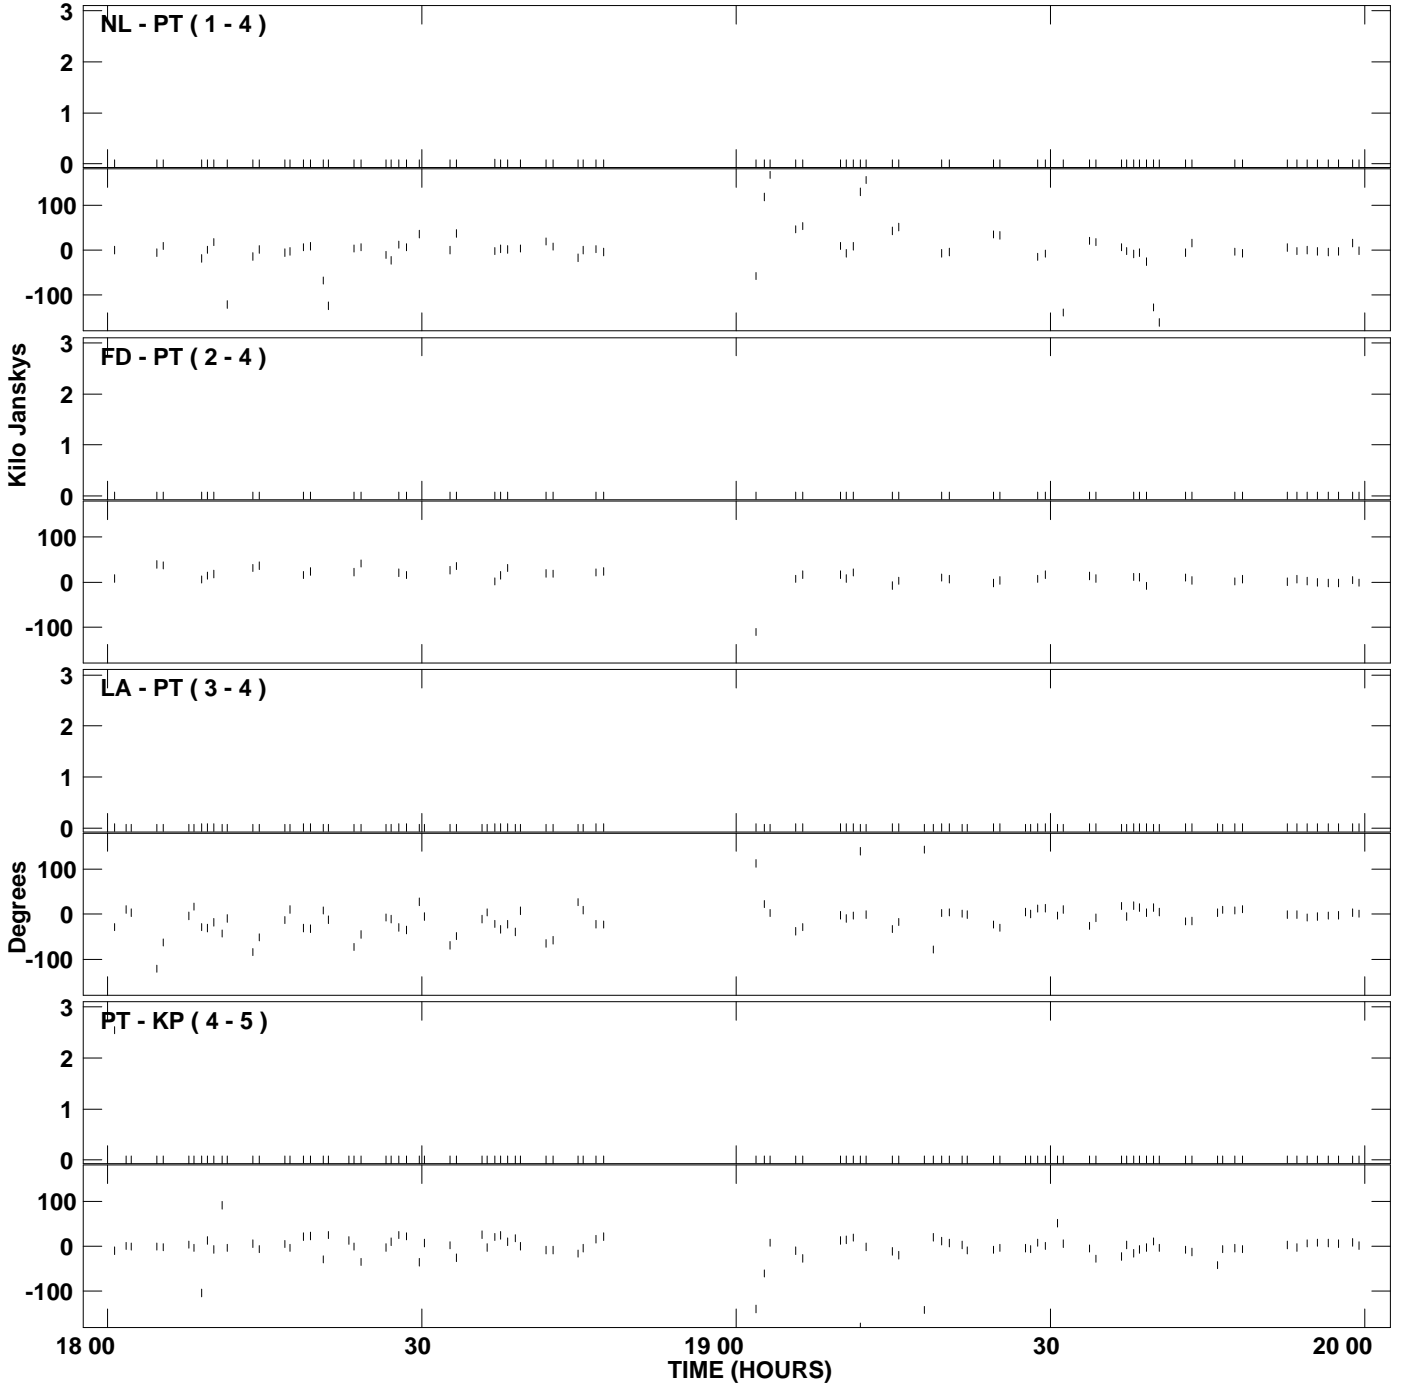

PLot file version 1 created 25-FEB-2007 09:28:01
Amplitude and Phase vs Time for GA023A 1.UVAVG.1 Vect aver. CL # 3
IF 1 CHAN 1 - 2048 STK LL

PLot file version 2 created 25-FEB-2007 09:28:01
Amplitude andPhase vs Time for GA023A 1.UVAVG.1 Vect aver. CL # 3
IF 1 CHAN 1 - 2048 STK LL