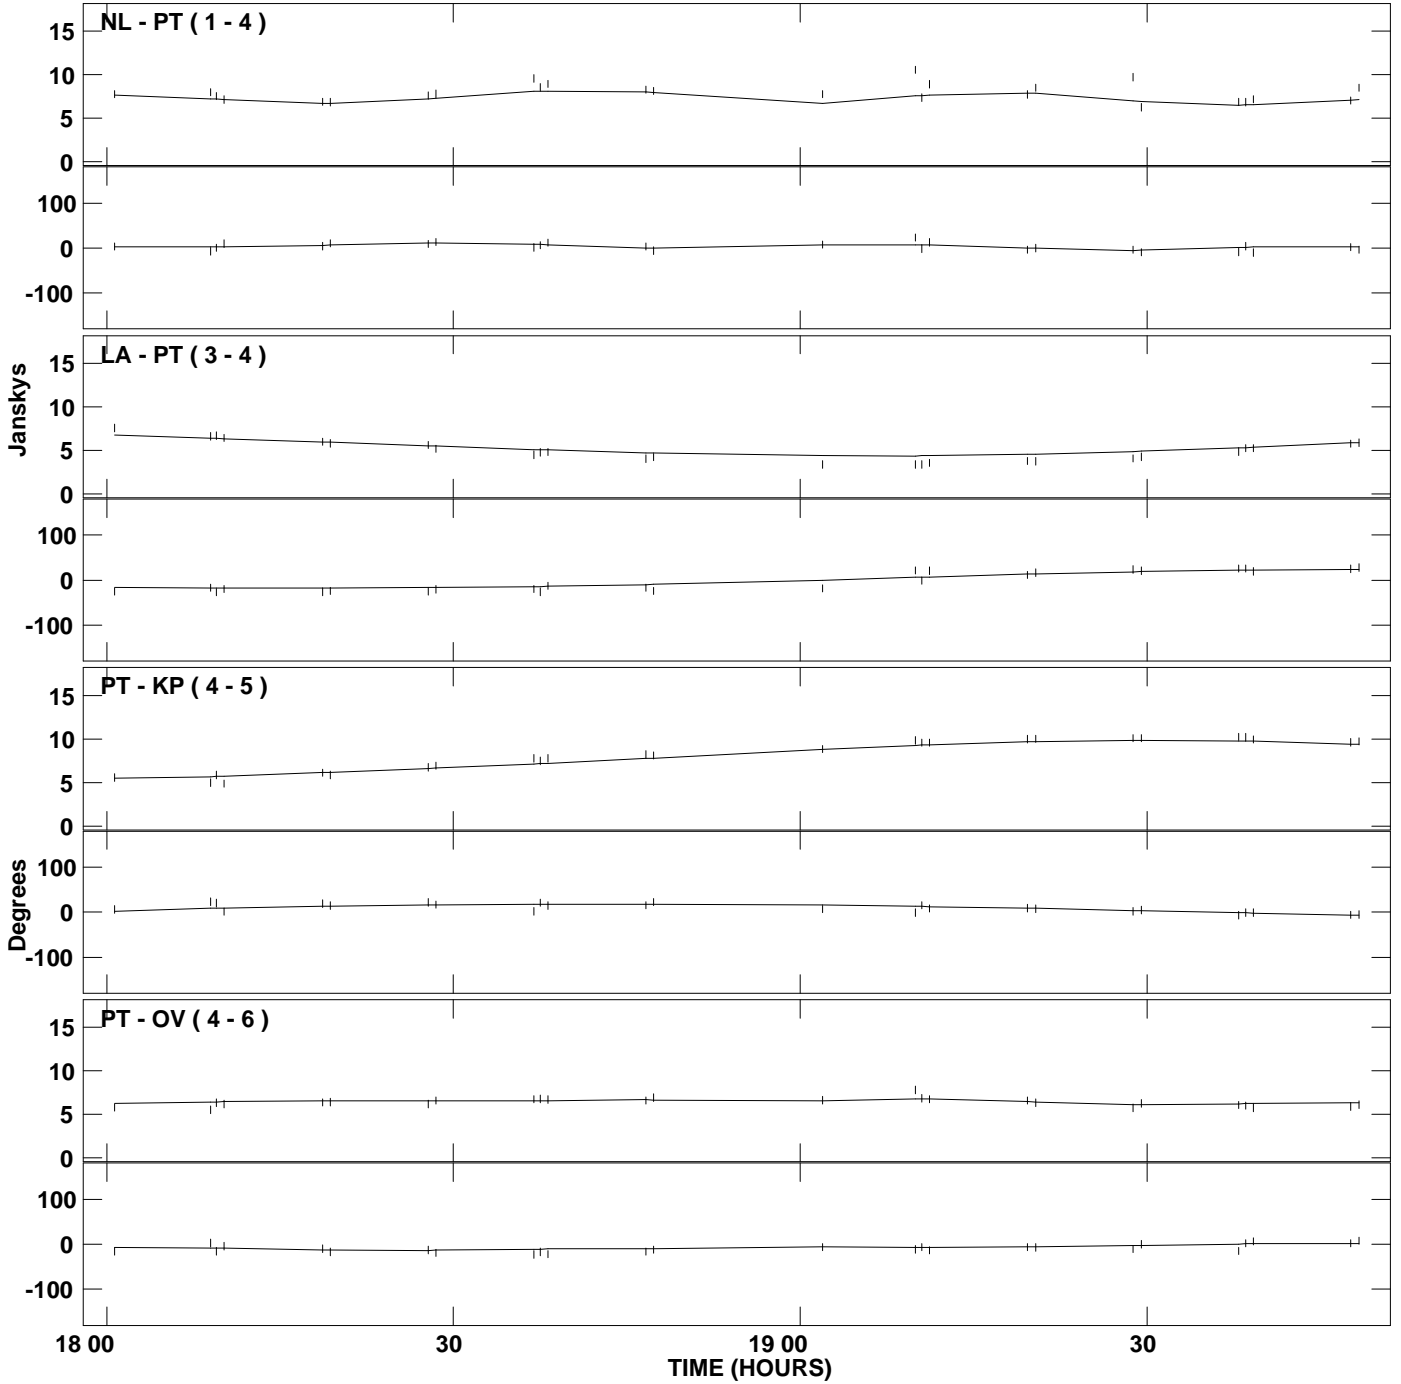

PLot file version 1 created 25-FEB-2007 13:47:09
Amplitude and Phase vs Time for J1459+7140.MULTI.1 Vect aver. CL # 3
IF 1 CHAN 1 STK RR of J1459+7140.ICL001.3

PLot file version 2 created 25-FEB-2007 13:47:09
Amplitude and Phase vs Time for J1459+7140.MULTI.1 Vect aver. CL # 3
IF 1 CHAN 1 STK RR of J1459+7140.ICL001.3