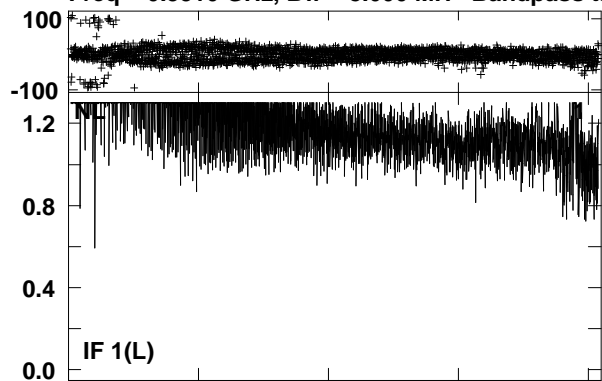

Plot file version 1 created 25-FEB-2007 11:05:02
GA023B 3.UVAVG.1
Freq = 0.3310 GHz, Bw = 8.000 MH Bandpass table # 1

Lower frame: BP ampl Top frame: BP phase
Bandpass table spectrum Antenna: *
Timerange: 00/00:00:01 to 999/00:00:00