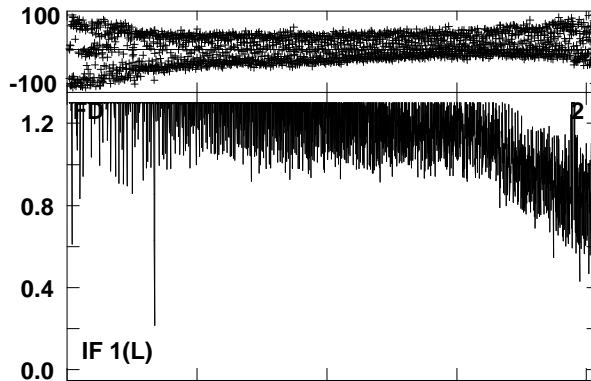

Plot file version 1 created 25-FEB-2007 11:05:02
GA023B 3.UVAVG.1
Freq = 0.3310 GHz, Bw = 8.000 MH Bandpass table # 1

Lower frame: BP ampl Top frame: BP phase
Bandpass table spectrum Antenna: *
Timerange: 00/00:00:01 to 999/00:00:00