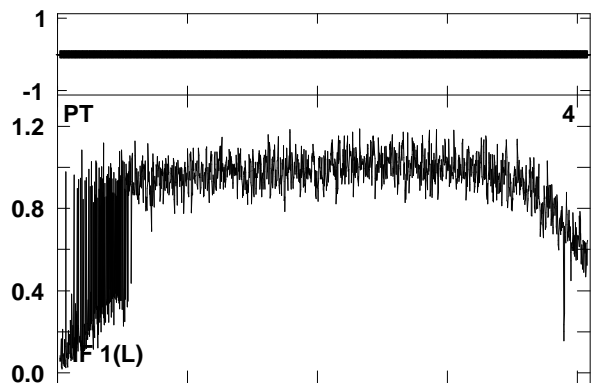

Plot file version 1 created 25-FEB-2007 11:05:02
GA023B 3.UVAVG.1
Freq = 0.3310 GHz, Bw = 8.000 MH Bandpass table # 1

Lower frame: BP ampl Top frame: BP phase
Bandpass table spectrum Antenna: *
Timerange: 00/00:00:01 to 999/00:00:00