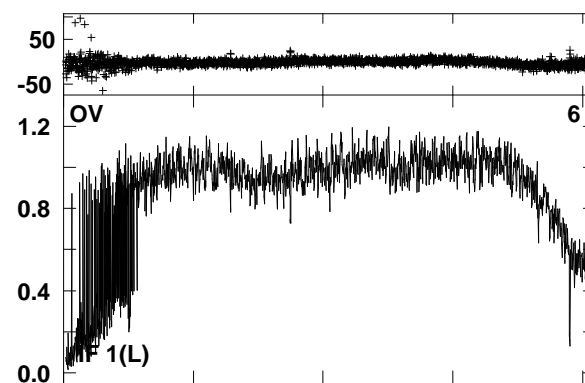

Plot file version 1 created 25-FEB-2007 11:05:02
GA023B 3.UVAVG.1
Freq = 0.3310 GHz, Bw = 8.000 MH Bandpass table # 1

Lower frame: BP ampl Top frame: BP phase
Bandpass table spectrum Antenna: *
Timerange: 00/00:00:01 to 999/00:00:00