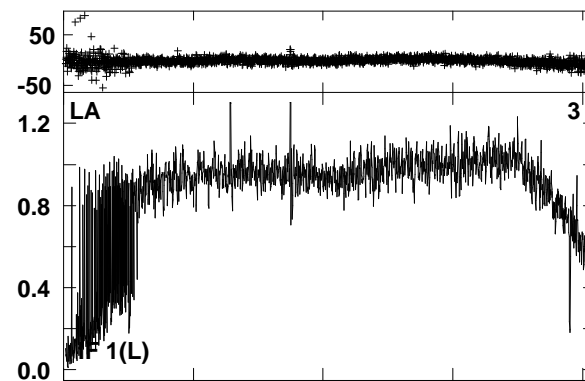

Plot file version 1 created 25-FEB-2007 11:05:02
GA023B 3.UVAVG.1
Freq = 0.3310 GHz, Bw = 8.000 MH Bandpass table # 1

Lower frame: BP ampl Top frame: BP phase
Bandpass table spectrum Antenna: *
Timerange: 00/00:00:01 to 999/00:00:00