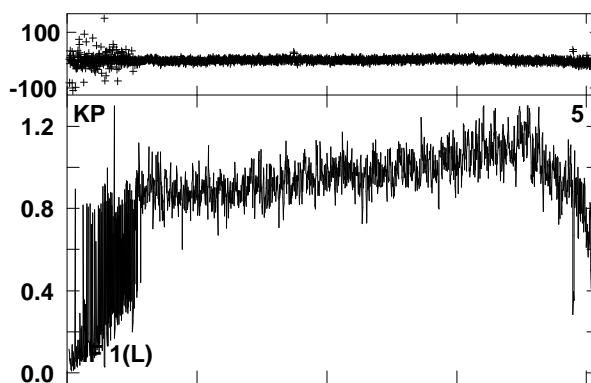

Plot file version 1 created 25-FEB-2007 11:05:02
GA023B 3.UVAVG.1
Freq = 0.3310 GHz, Bw = 8.000 MH Bandpass table # 1

Lower frame: BP ampl Top frame: BP phase
Bandpass table spectrum Antenna: *
Timerange: 00/00:00:01 to 999/00:00:00