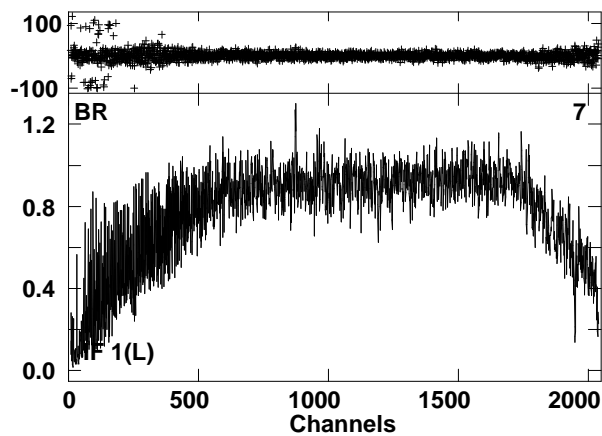

Plot file version 1 created 25-FEB-2007 11:05:02
GA023B 3.UVAVG.1
Freq = 0.3310 GHz, Bw = 8.000 MH Bandpass table # 1

Lower frame: BP ampl Top frame: BP phase
Bandpass table spectrum Antenna: *
Timerange: 00/00:00:01 to 999/00:00:00