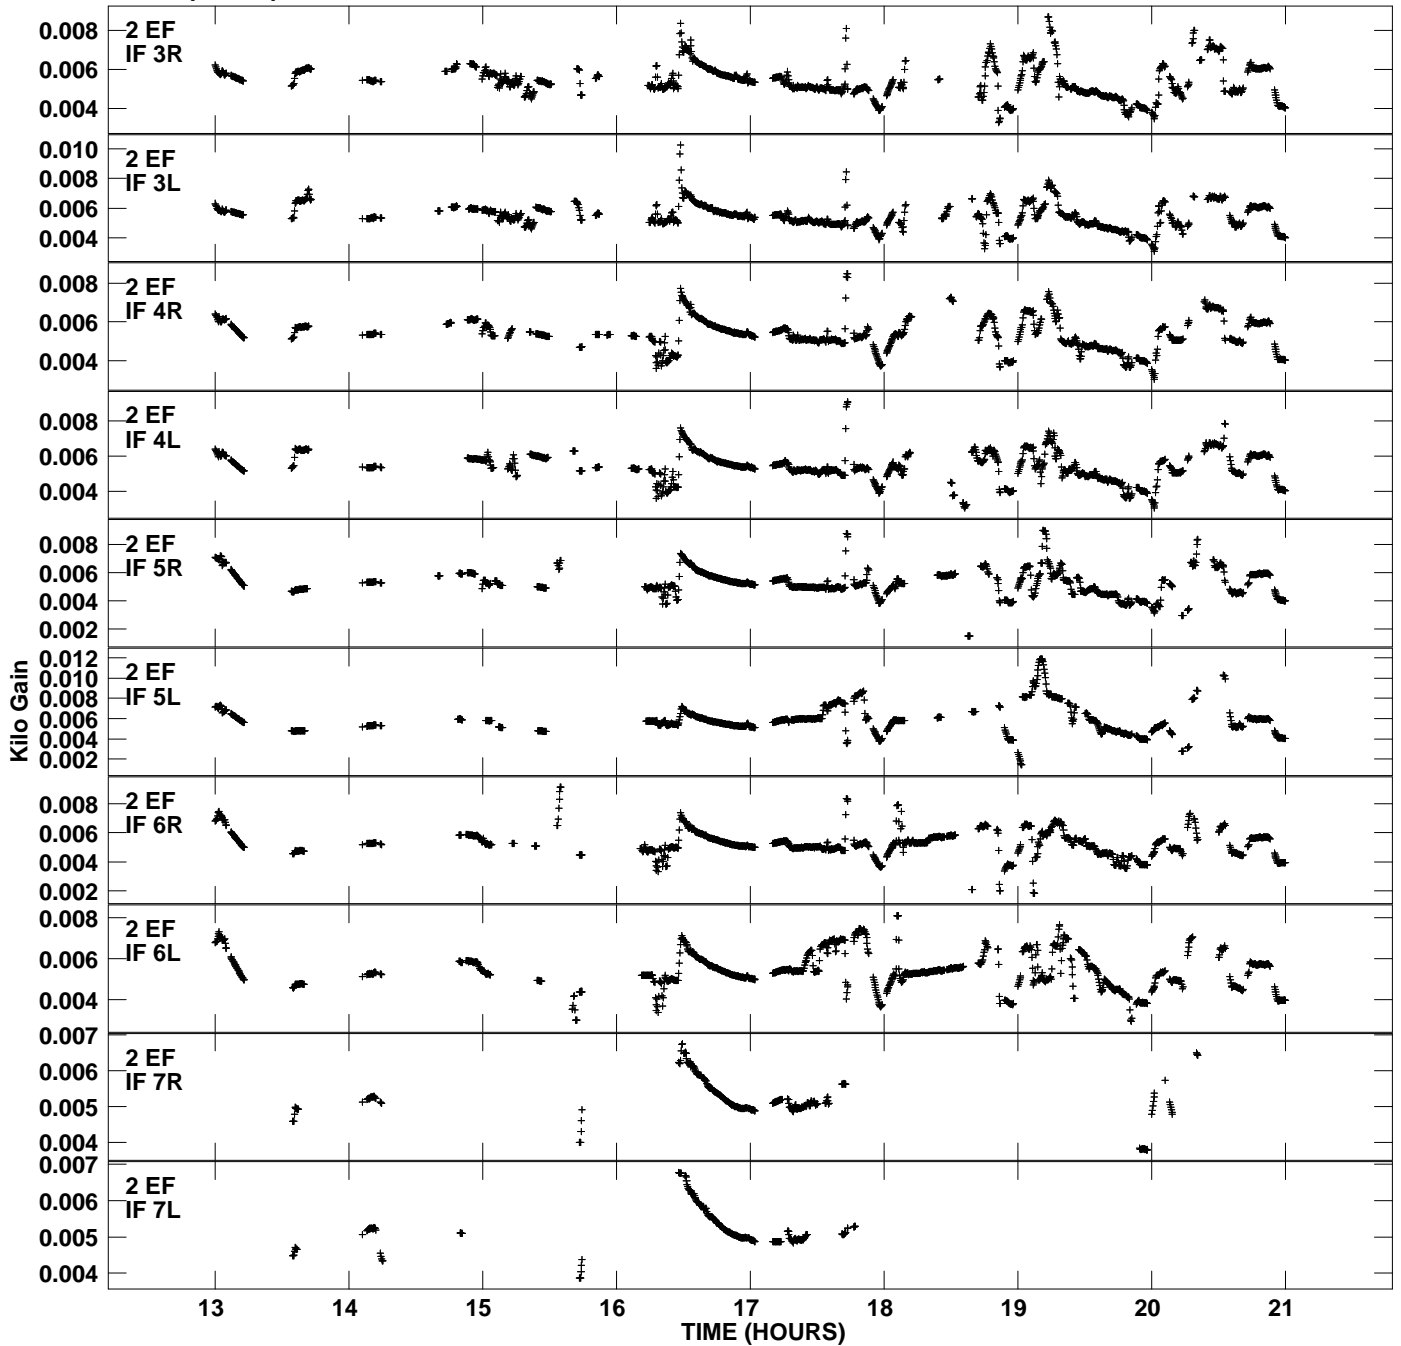

Plot file version 1 created 12-JUL-2010 16:29:05
Gain amp vs UTC time for GA025A_1.TMP.1
CL 4 Rpol & Lpol IF 1 - 8

Plot file version 2 created 12-JUL-2010 16:29:05
Gain amp vs UTC time for GA025A_1.TMP.1
CL 4 Rpol & Lpol IF 1 - 8

Plot file version 3 created 12-JUL-2010 16:29:05
Gain amp vs UTC time for GA025A_1.TMP.1
CL 4 Rpol & Lpol IF 1 - 8

Plot file version 4 created 12-JUL-2010 16:29:05
Gain amp vs UTC time for GA025A_1.TMP.1
CL 4 Rpol & Lpol IF 1 - 8

Plot file version 5 created 12-JUL-2010 16:29:05
Gain amp vs UTC time for GA025A_1.TMP.1
CL 4 Rpol & Lpol IF 1 - 8

Plot file version 6 created 12-JUL-2010 16:29:05
Gain amp vs UTC time for GA025A_1.TMP.1
CL 4 Rpol & Lpol IF 1 - 8

Plot file version 15 created 12-JUL-2010 16:29:05
Gain amp vs UTC time for GA025A_1.TMP.1
CL 4 Rpol & Lpol IF 1 - 8

Plot file version 16 created 12-JUL-2010 16:29:05
Gain amp vs UTC time for GA025A_1.TMP.1
CL 4 Rpol & Lpol IF 1 - 8