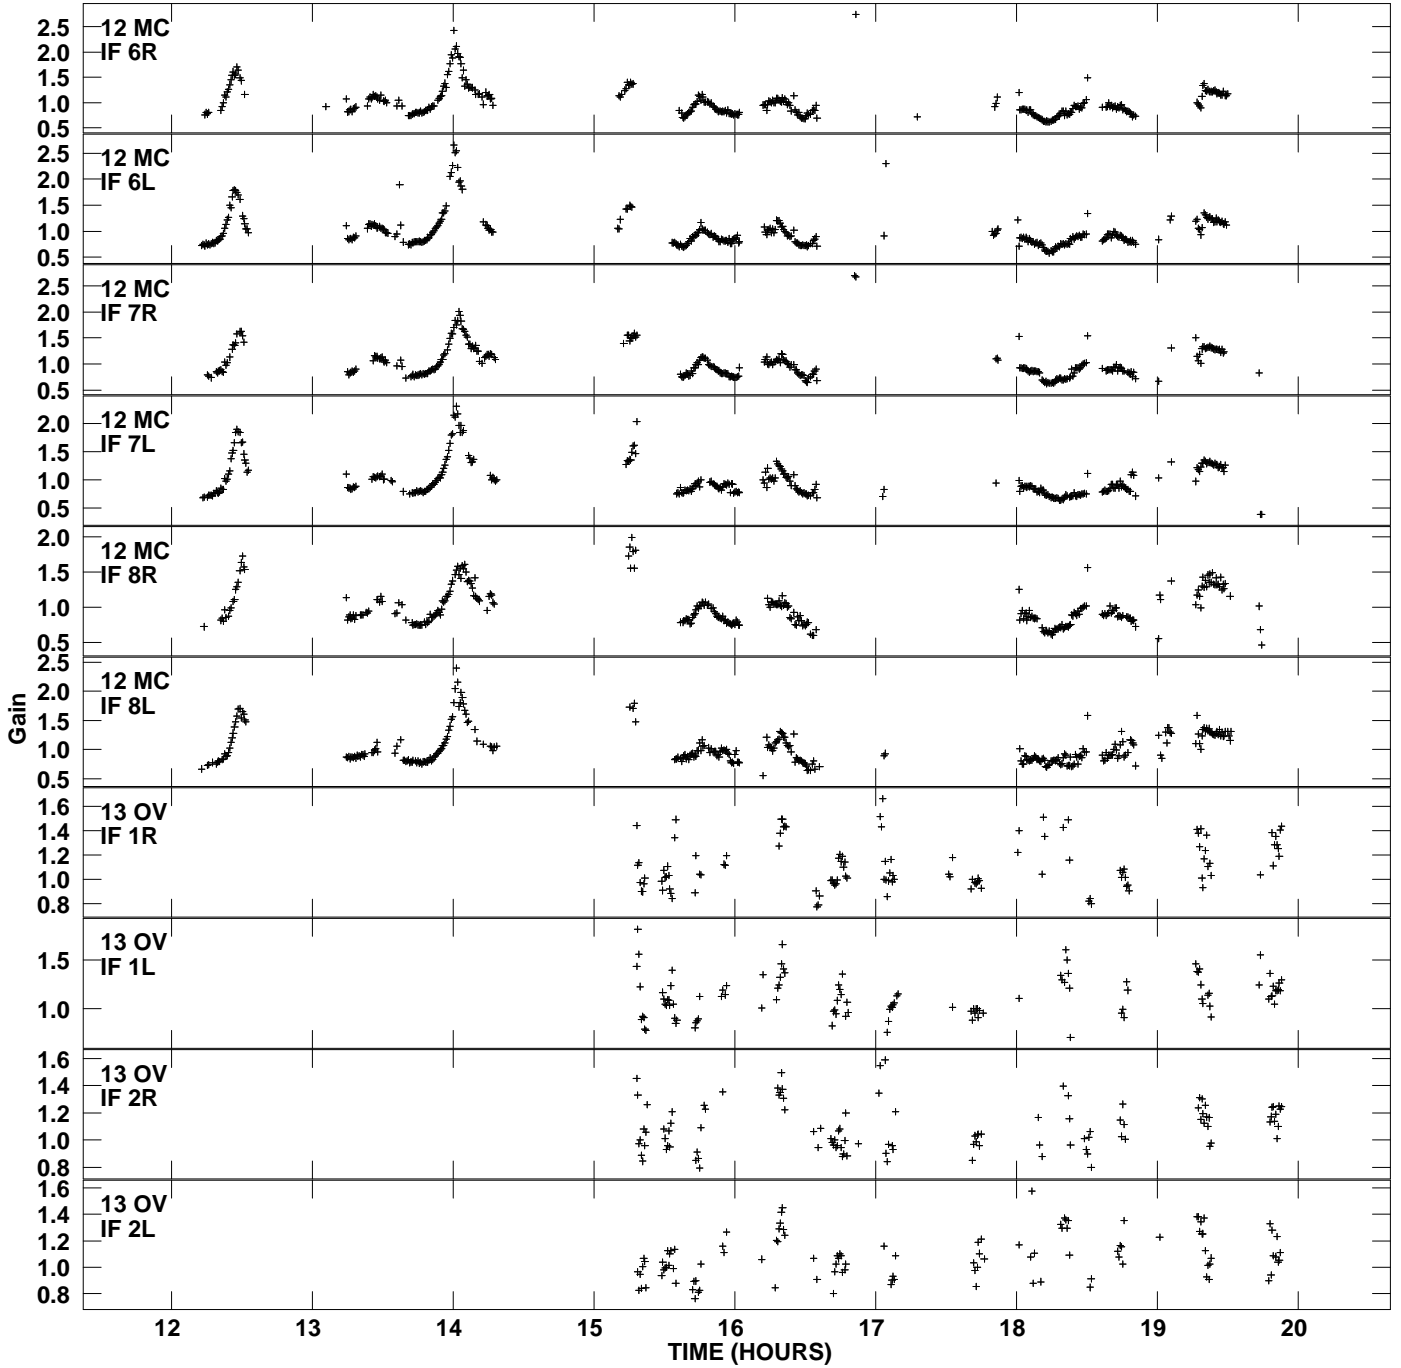

Plot file version 18 created 08-JUL-2010 19:55:18
Gain amp vs UTC time for 3C48.MULTI.1
SN 2 Rpol & Lpol IF 1 - 8