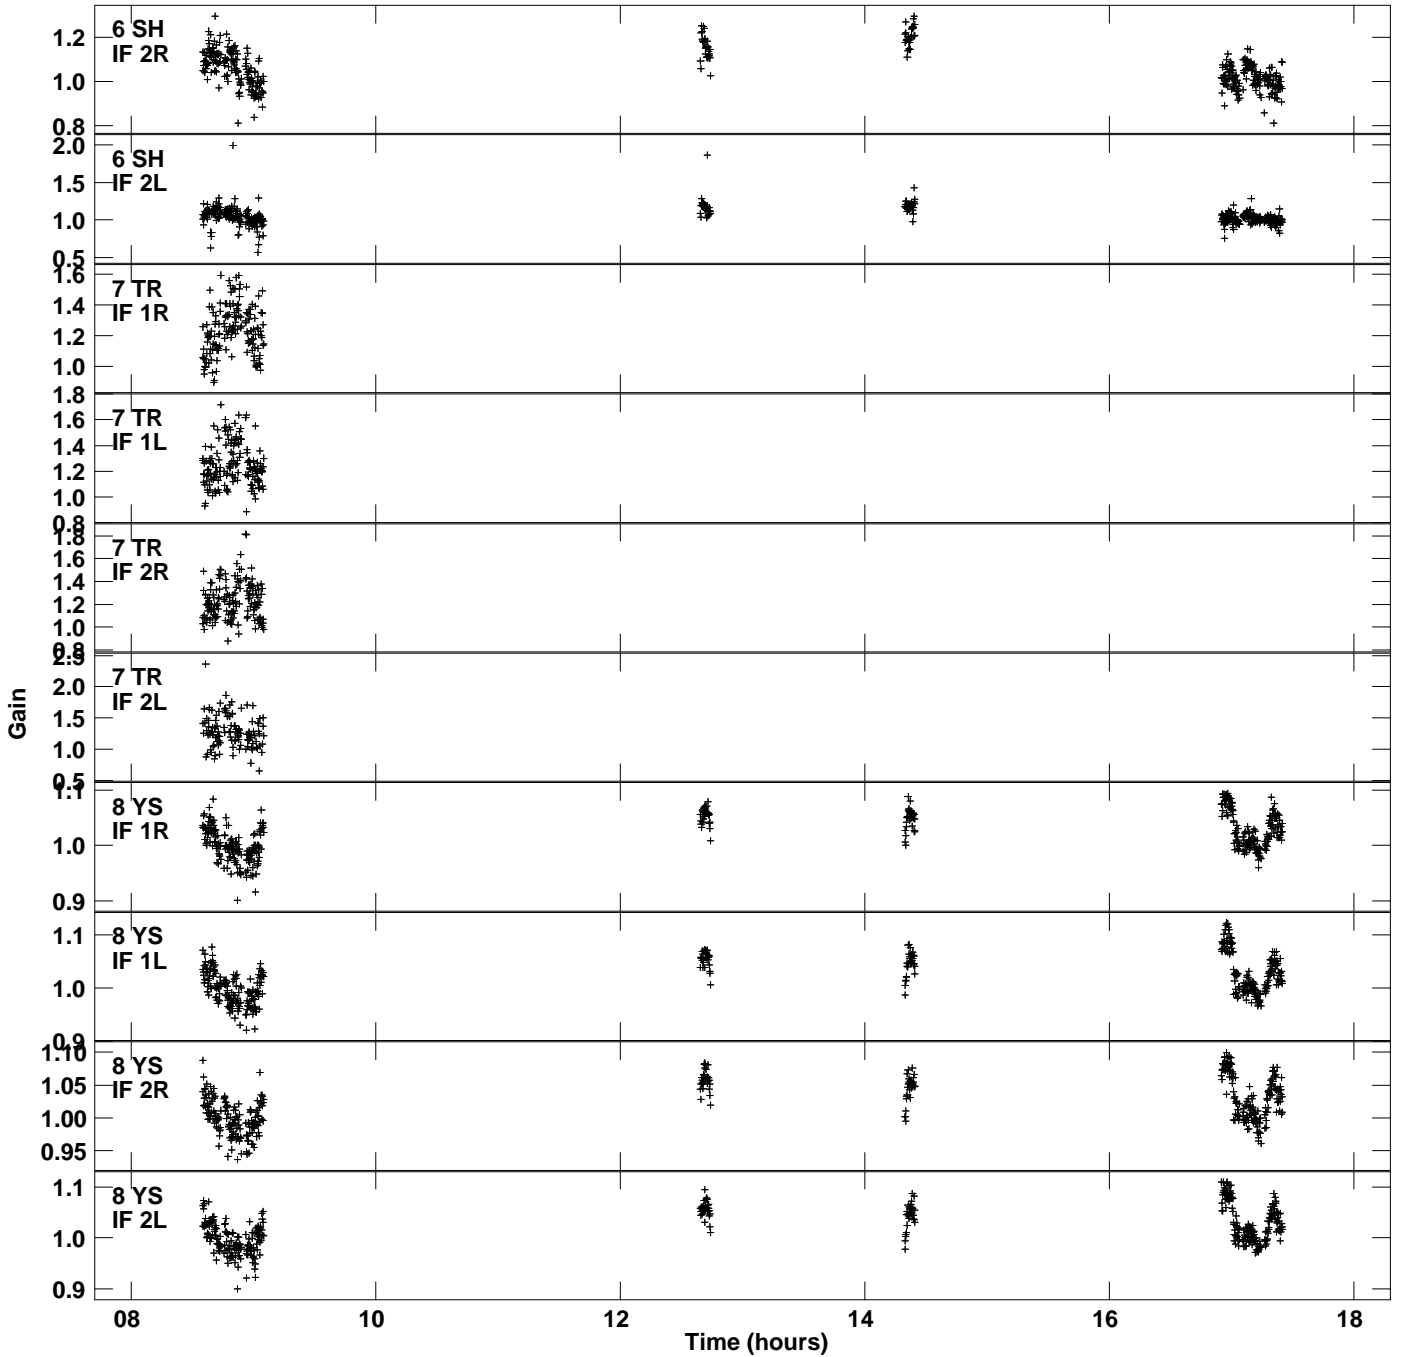

Plot file version 1 created 25-AUG-2016 14:40:30  
Gain amp vs UTC time for 0716+714.MULTI.1  
SN 4 Rpol & Lpol IF 1 - 2

Plot file version 2 created 25-AUG-2016 14:40:30  
Gain amp vs UTC time for 0716+714.MULTI.1  
SN 4 Rpol & Lpol IF 1 - 2

Plot file version 3 created 25-AUG-2016 14:40:30  
Gain amp vs UTC time for 0716+714.MULTI.1  
SN 4 Rpol & Lpol IF 1 - 2

Plot file version 4 created 25-AUG-2016 14:40:30  
Gain amp vs UTC time for 0716+714.MULTI.1  
SN 4 Rpol & Lpol IF 1 - 2