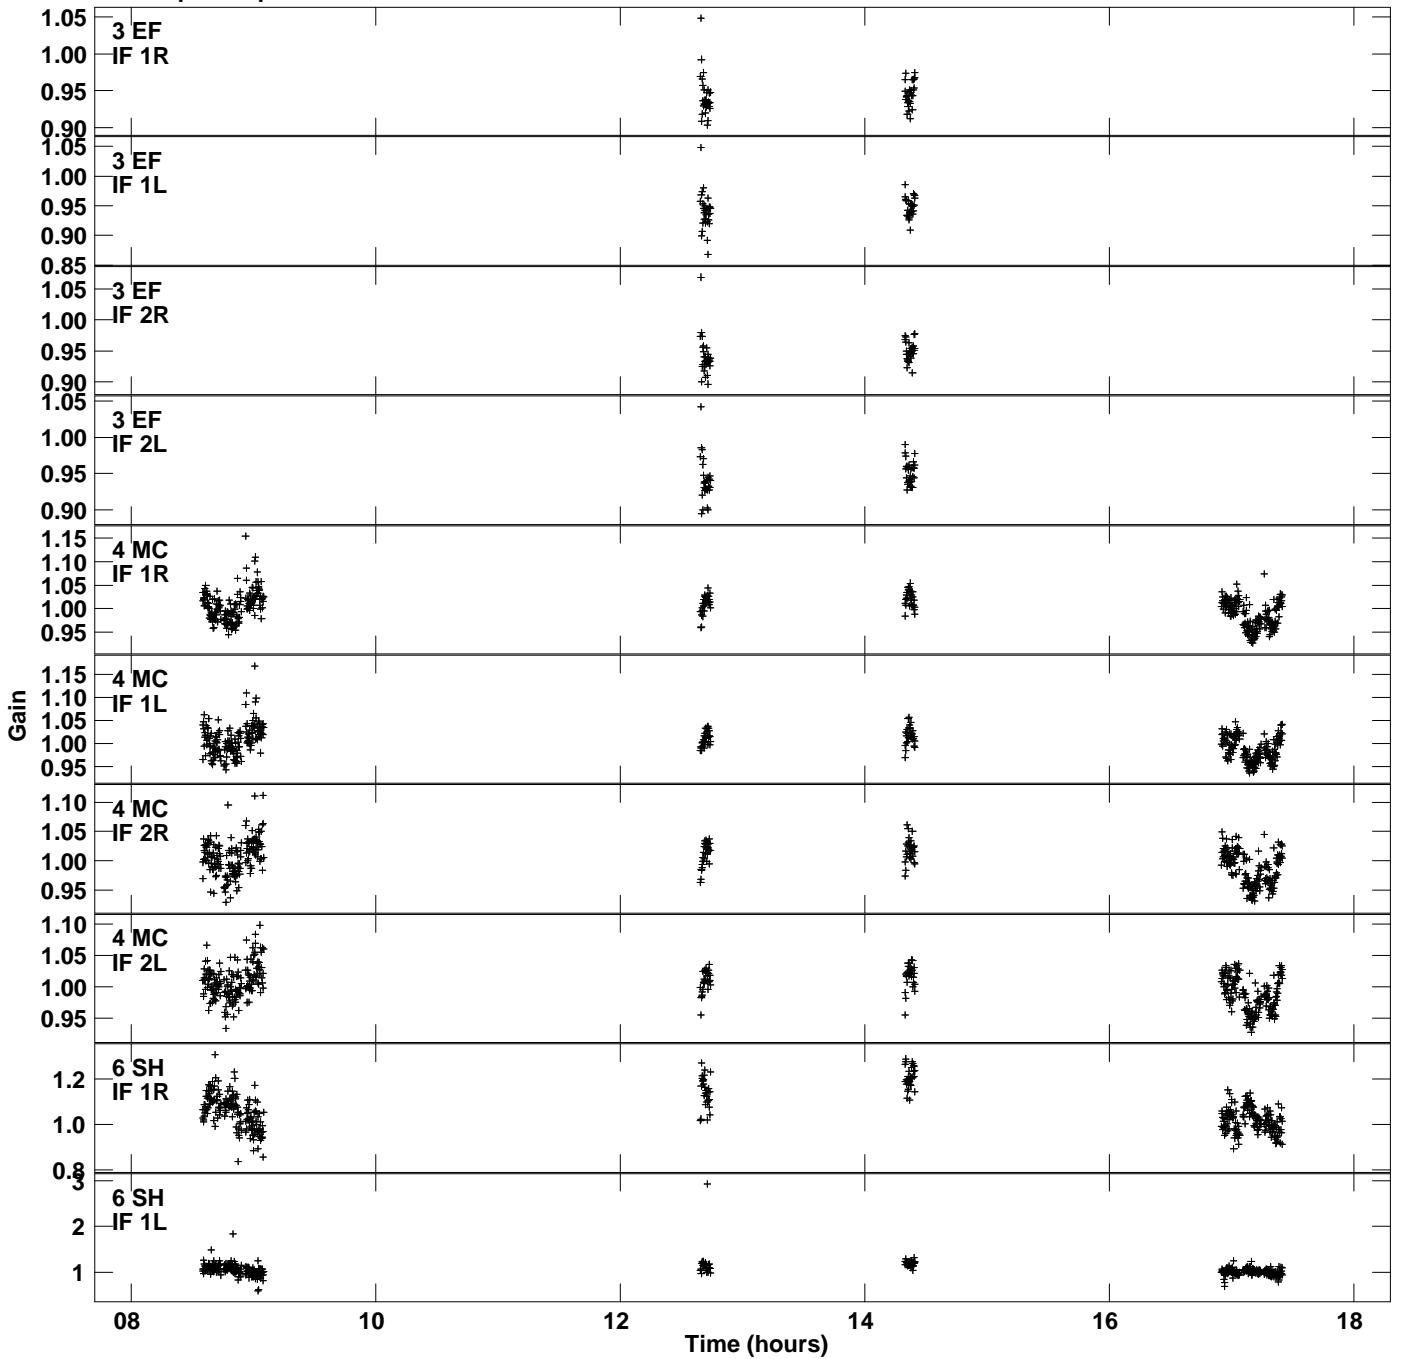

Plot file version 1 created 25-AUG-2016 14:40:30  
Gain amp vs UTC time for 0716+714.MULTI.1  
SN 4 Rpol & Lpol IF 1 - 2

Plot file version 2 created 25-AUG-2016 14:40:30  
Gain amp vs UTC time for 0716+714.MULTI.1  
SN 4 Rpol & Lpol IF 1 - 2

Plot file version 3 created 25-AUG-2016 14:40:30  
Gain amp vs UTC time for 0716+714.MULTI.1  
SN 4 Rpol & Lpol IF 1 - 2

Plot file version 4 created 25-AUG-2016 14:40:30  
Gain amp vs UTC time for 0716+714.MULTI.1  
SN 4 Rpol & Lpol IF 1 - 2