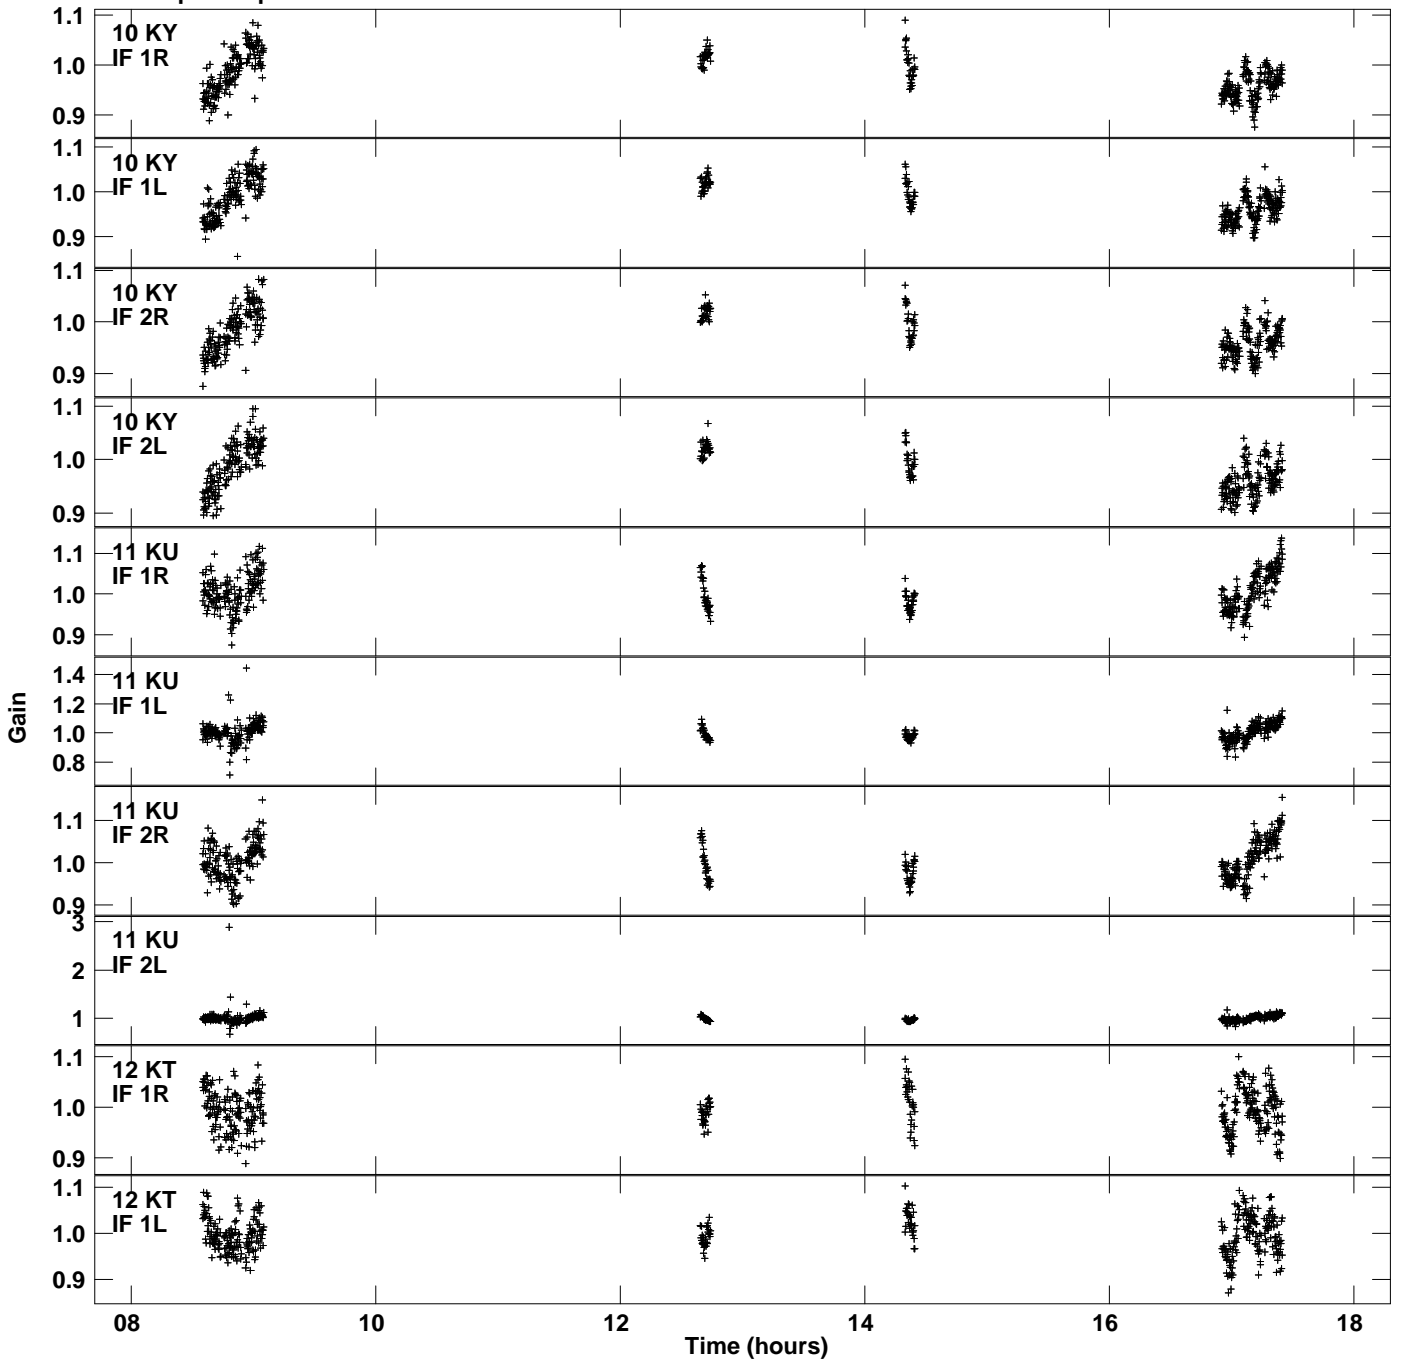

Plot file version 1 created 25-AUG-2016 14:40:30  
Gain amp vs UTC time for 0716+714.MULTI.1  
SN 4 Rpol & Lpol IF 1 - 2

Plot file version 2 created 25-AUG-2016 14:40:30  
Gain amp vs UTC time for 0716+714.MULTI.1  
SN 4 Rpol & Lpol IF 1 - 2

Plot file version 3 created 25-AUG-2016 14:40:30  
Gain amp vs UTC time for 0716+714.MULTI.1  
SN 4 Rpol & Lpol IF 1 - 2

Plot file version 4 created 25-AUG-2016 14:40:30  
Gain amp vs UTC time for 0716+714.MULTI.1  
SN 4 Rpol & Lpol IF 1 - 2