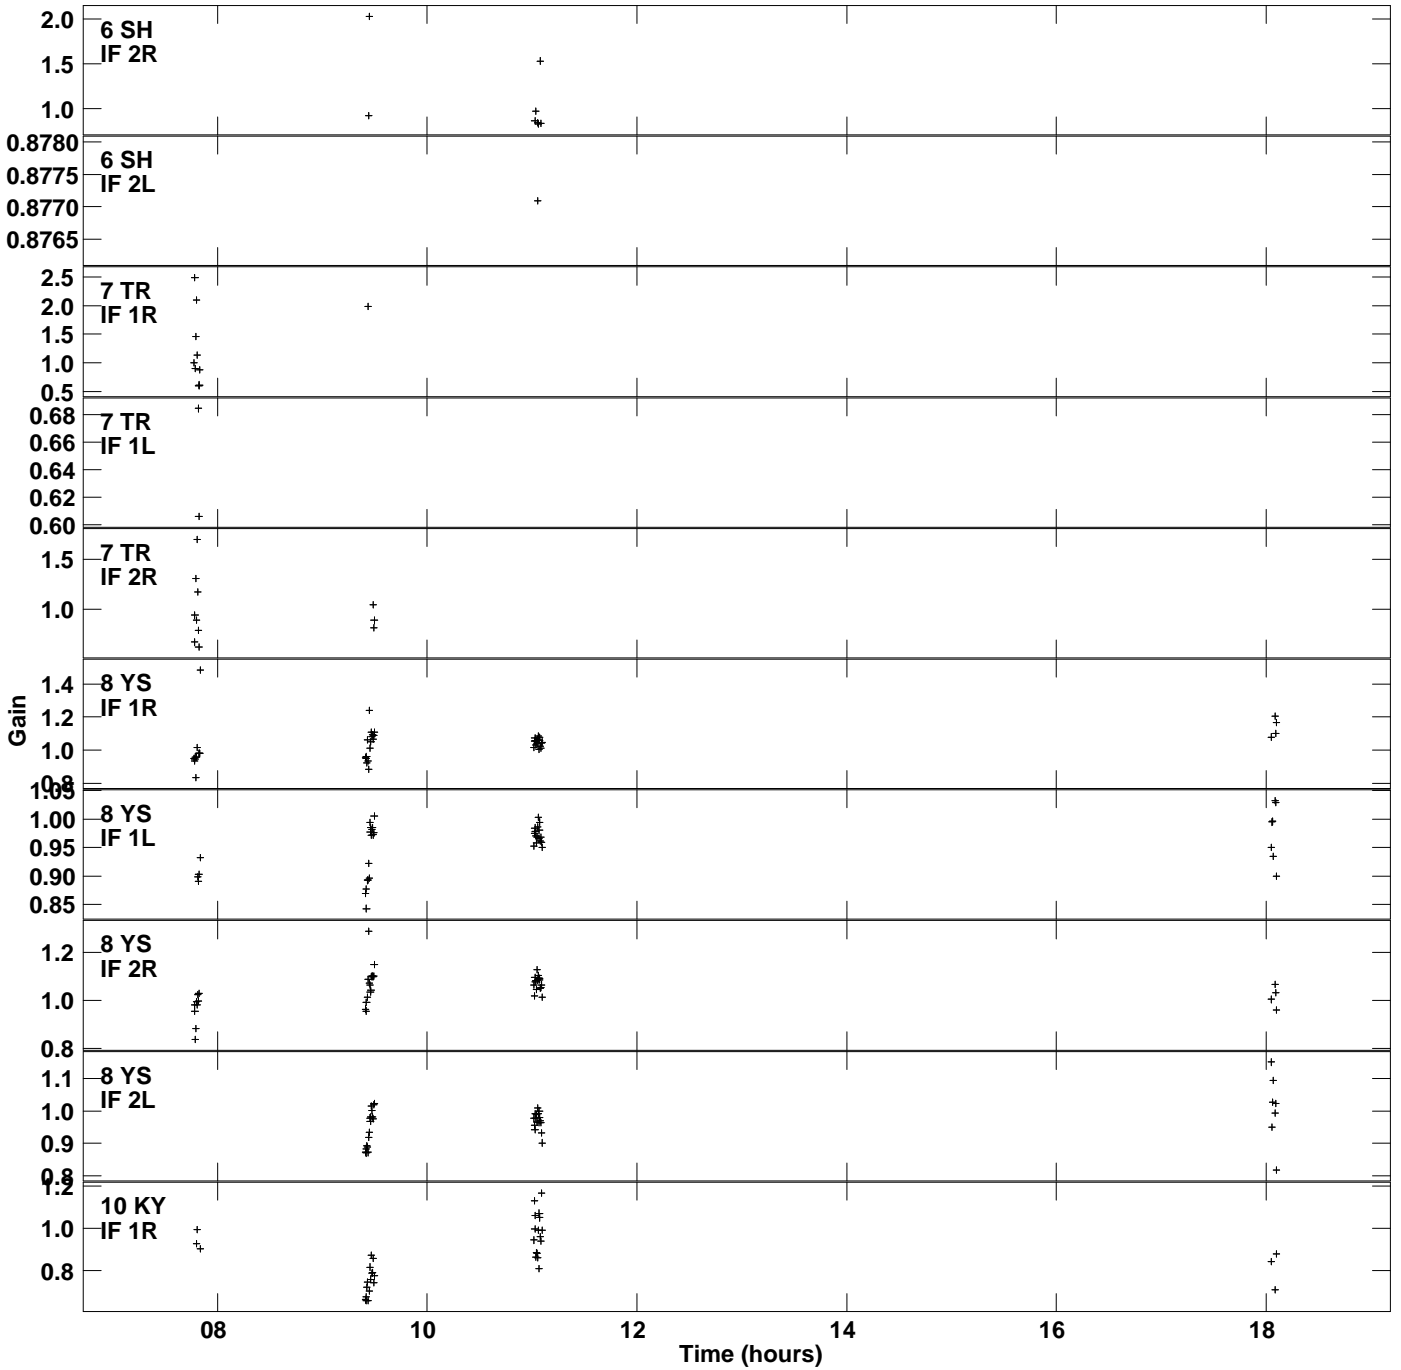

Plot file version 1 created 25-AUG-2016 14:40:42
Gain amp vs UTC time for 2021+614.MULTI.1
SN 2 Rpol & Lpol IF 1 - 2

Plot file version 2 created 25-AUG-2016 14:40:42
 Gain amp vs UTC time for 2021+614.MULTI.1
 SN 2 Rpol & Lpol IF 1 - 2

Plot file version 3 created 25-AUG-2016 14:40:42
 Gain amp vs UTC time for 2021+614.MULTI.1
 SN 2 Rpol & Lpol IF 1 - 2

Plot file version 4 created 25-AUG-2016 14:40:42
Gain amp vs UTC time for 2021+614.MULTI.1
SN 2 Rpol & Lpol IF 1 - 2