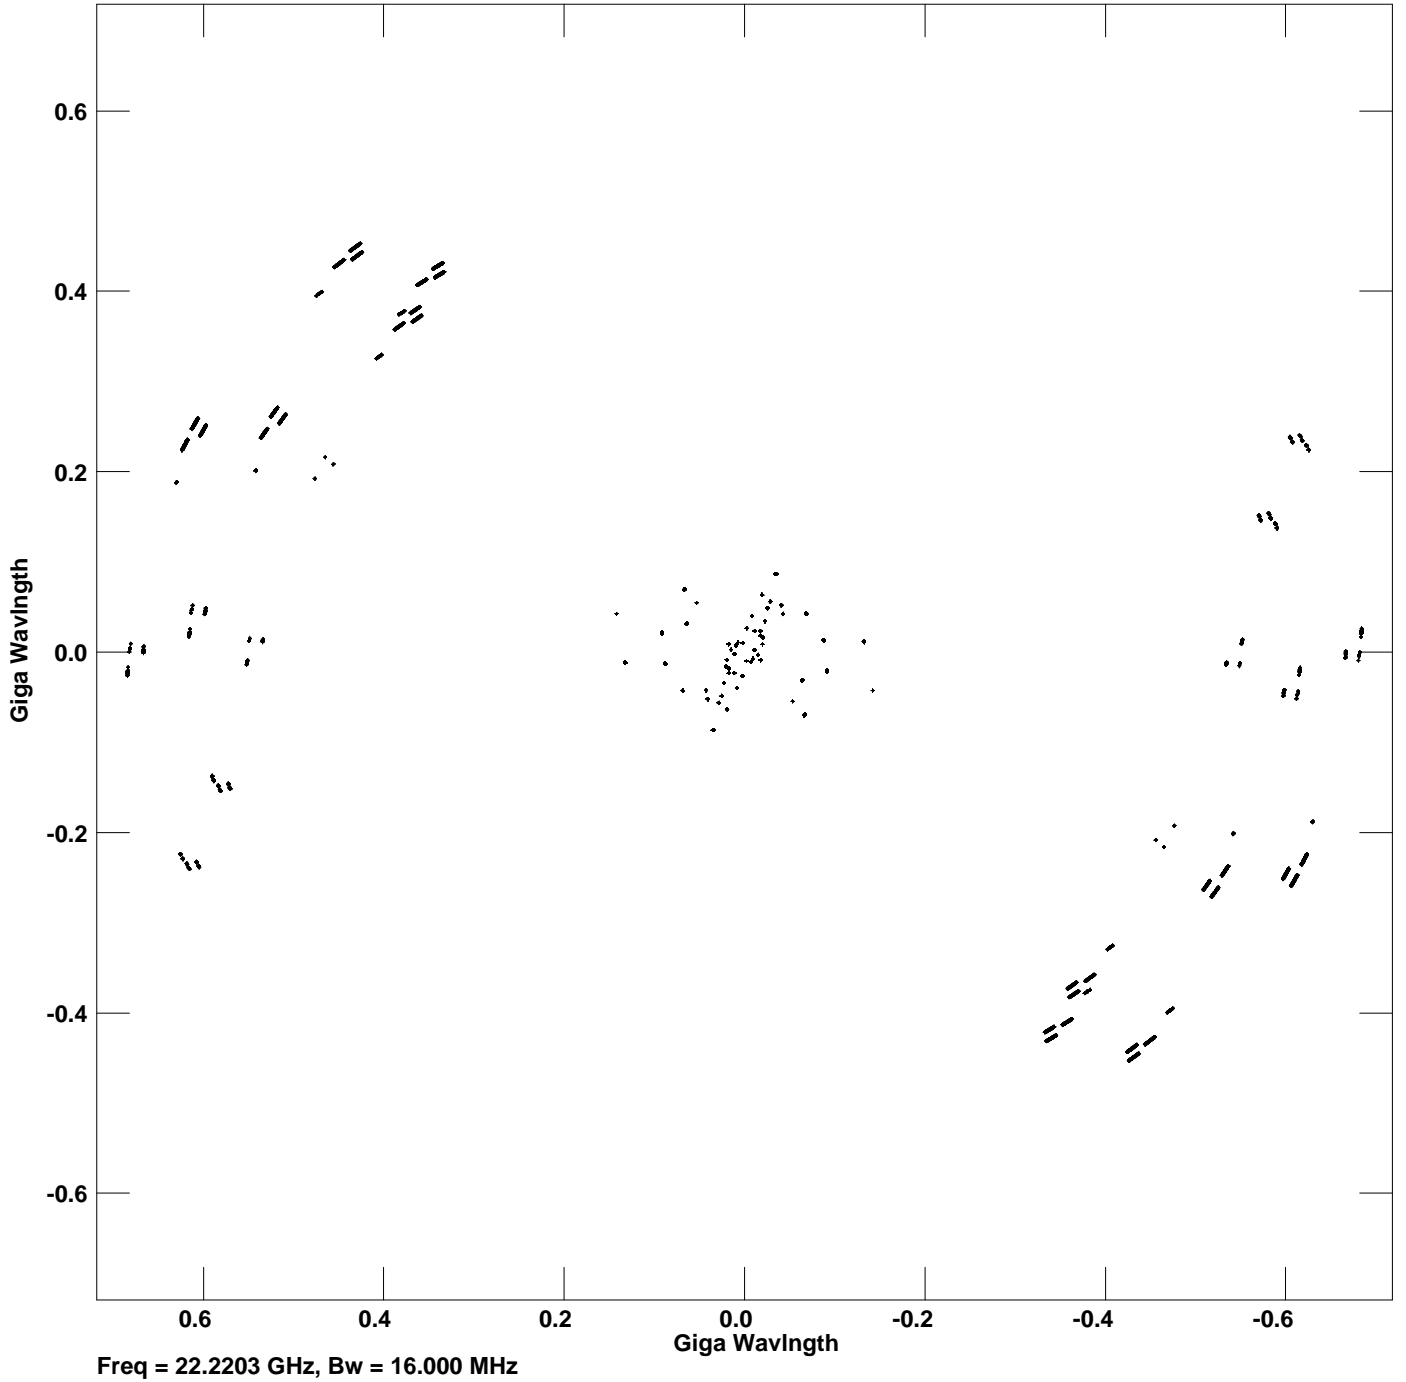

Plot file version 1 created 25-AUG-2016 14:40:58
V vs U for 2021+614.MULTI.1 Source:2021+614
Ants * - * Stokes I IF# 1 - 2 Chan# 1

Freq = 22.2203 GHz, Bw = 16.000 MHz