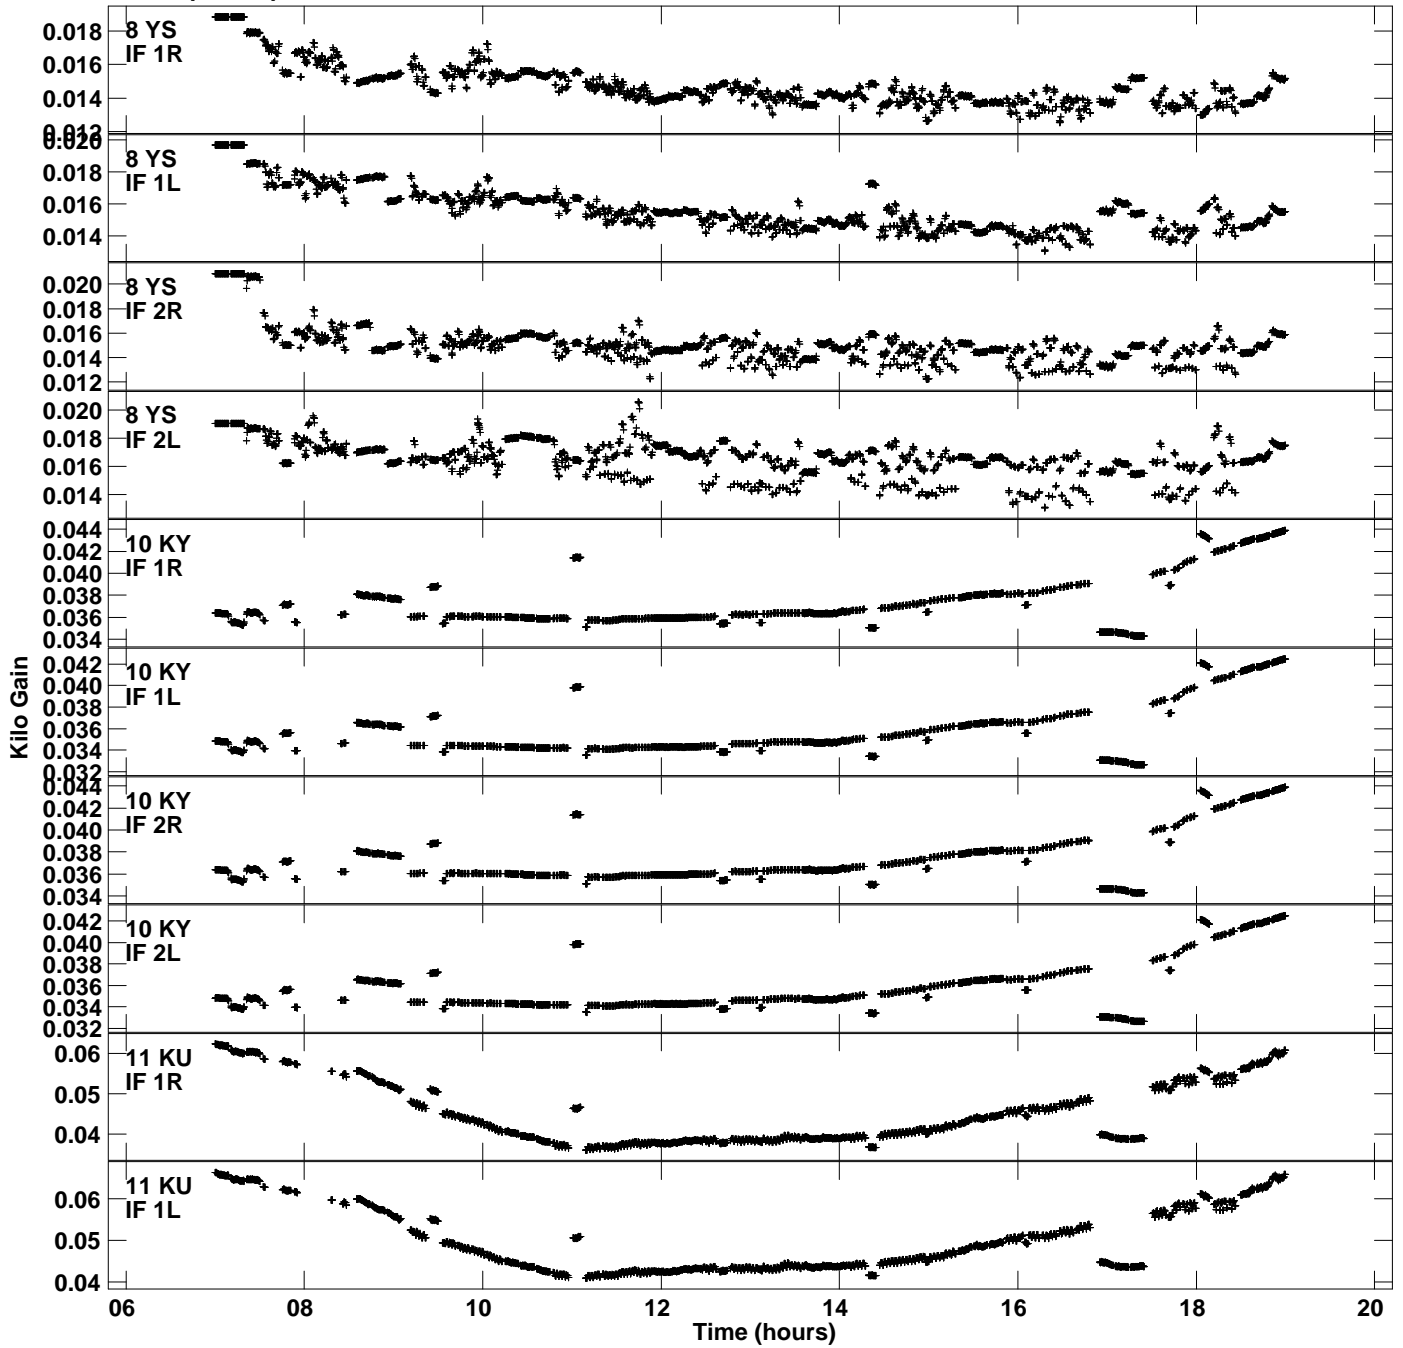

Plot file version 1 created 23-AUG-2016 15:02:12
Gain amp vs UTC time for GA035B_1.UVDATA.1
CL 2 Rpol & Lpol IF 1 - 2

Plot file version 2 created 23-AUG-2016 15:02:12
Gain amp vs UTC time for GA035B_1.UVDATA.1
CL 2 Rpol & Lpol IF 1 - 2

Plot file version 3 created 23-AUG-2016 15:02:12
Gain amp vs UTC time for GA035B_1.UVDATA.1
CL 2 Rpol & Lpol IF 1 - 2

Plot file version 4 created 23-AUG-2016 15:02:12
Gain amp vs UTC time for GA035B_1.UVDATA.1
CL 2 Rpol & Lpol IF 1 - 2