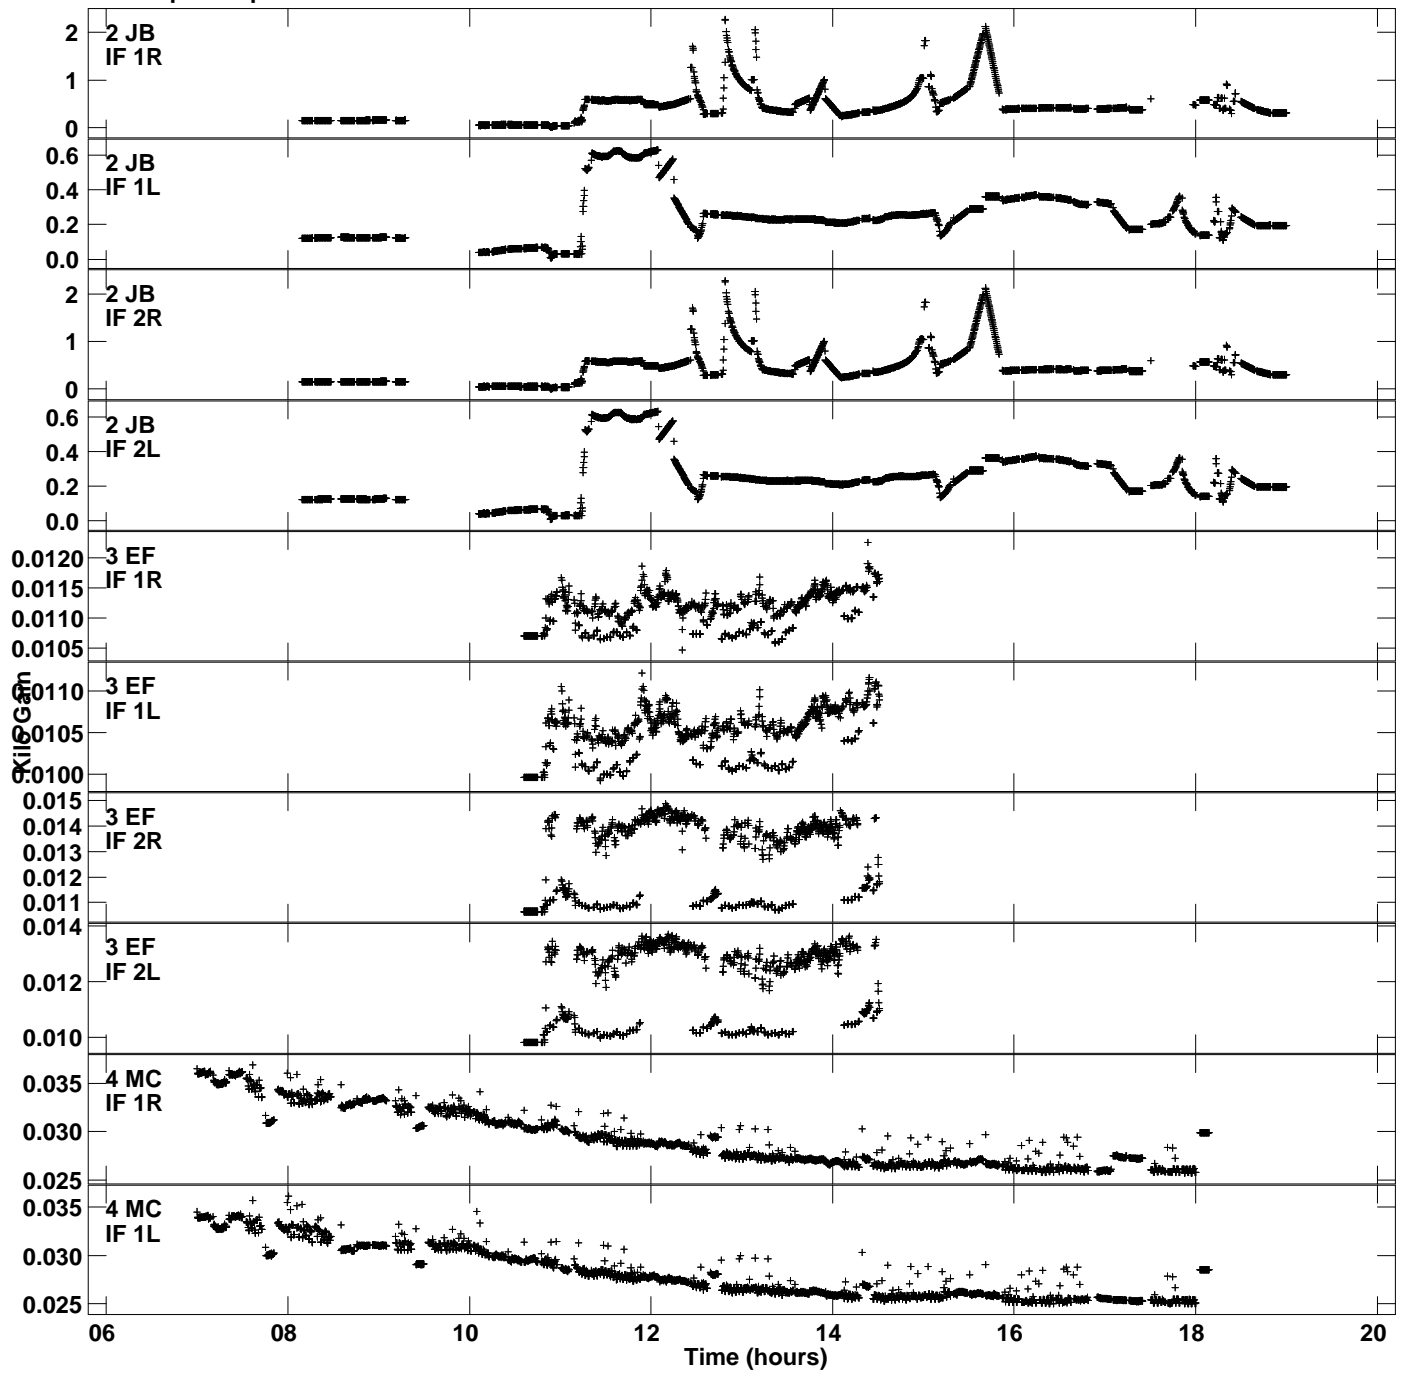

Plot file version 1 created 23-AUG-2016 15:02:12
Gain amp vs UTC time for GA035B_1.UVDATA.1
CL 2 Rpol & Lpol IF 1 - 2

Plot file version 2 created 23-AUG-2016 15:02:12
Gain amp vs UTC time for GA035B_1.UVDATA.1
CL 2 Rpol & Lpol IF 1 - 2

Plot file version 3 created 23-AUG-2016 15:02:12
Gain amp vs UTC time for GA035B_1.UVDATA.1
CL 2 Rpol & Lpol IF 1 - 2

Plot file version 4 created 23-AUG-2016 15:02:12
Gain amp vs UTC time for GA035B_1.UVDATA.1
CL 2 Rpol & Lpol IF 1 - 2