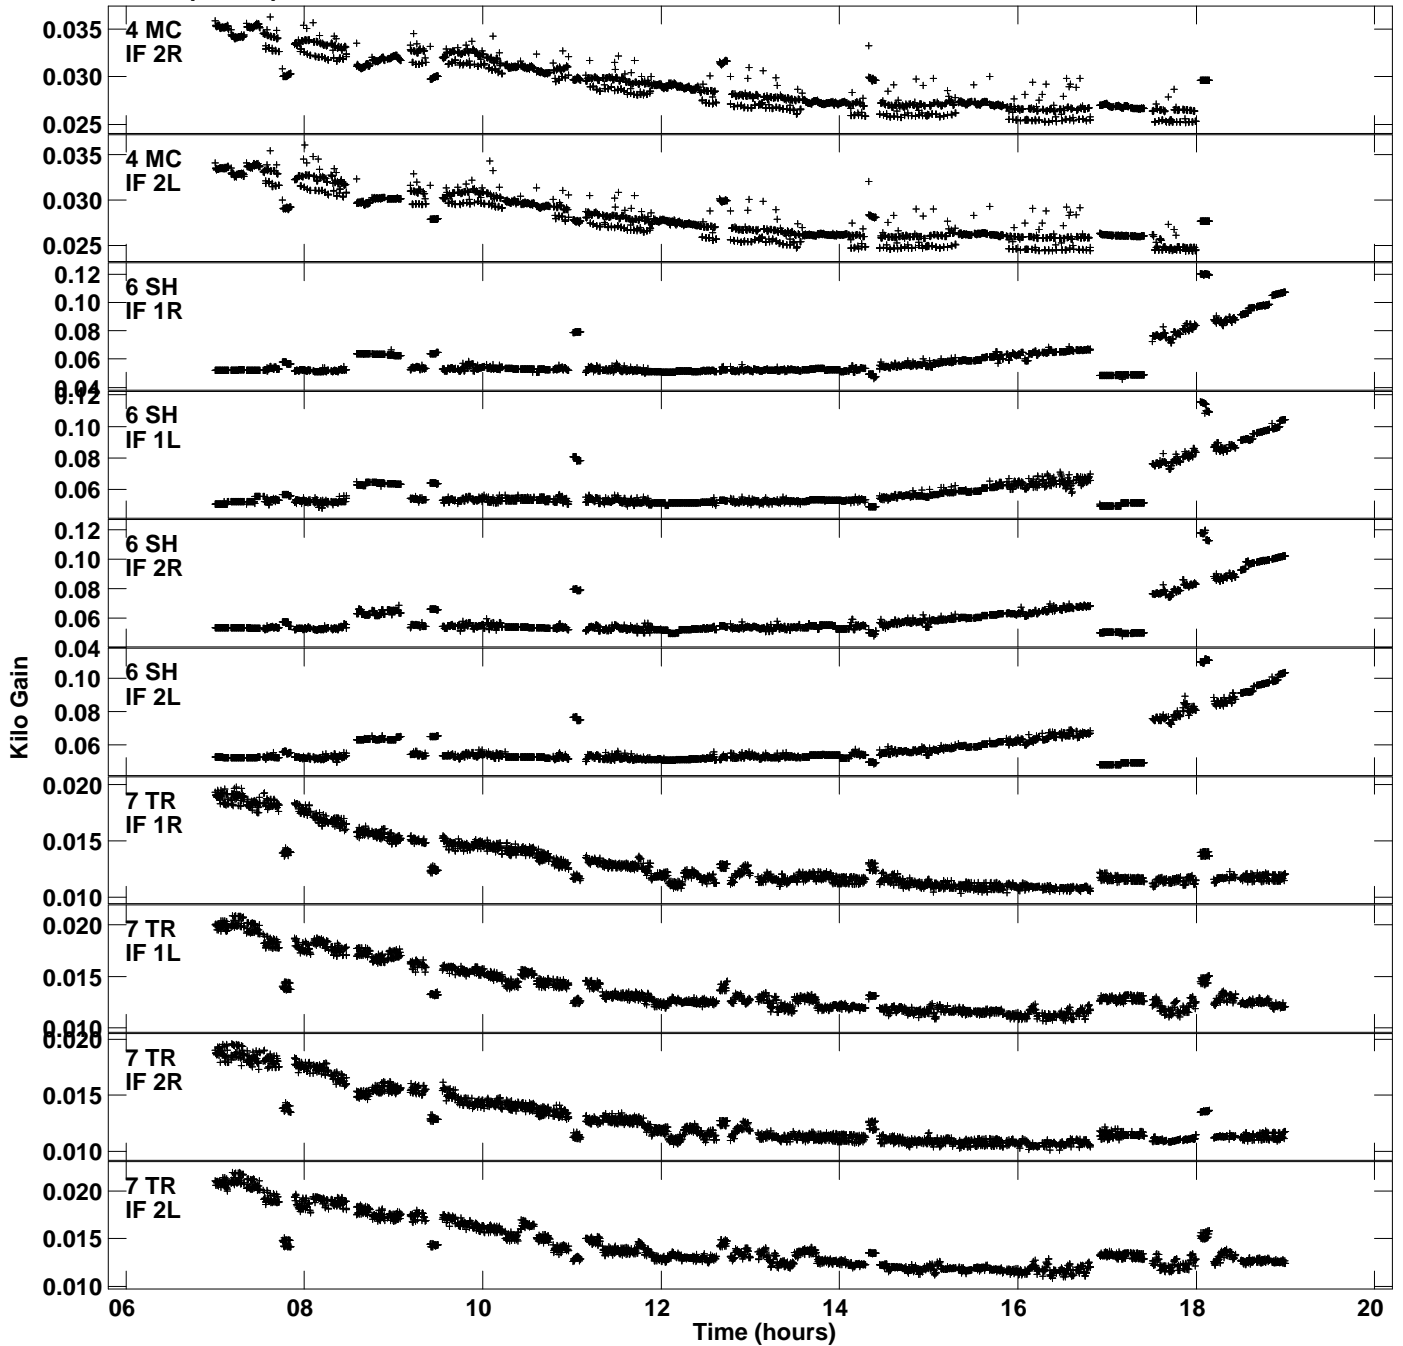

Plot file version 1 created 23-AUG-2016 15:02:12
Gain amp vs UTC time for GA035B_1.UVDATA.1
CL 2 Rpol & Lpol IF 1 - 2

Plot file version 2 created 23-AUG-2016 15:02:12
Gain amp vs UTC time for GA035B_1.UVDATA.1
CL 2 Rpol & Lpol IF 1 - 2

Plot file version 3 created 23-AUG-2016 15:02:12
Gain amp vs UTC time for GA035B_1.UVDATA.1
CL 2 Rpol & Lpol IF 1 - 2

Plot file version 4 created 23-AUG-2016 15:02:12
Gain amp vs UTC time for GA035B_1.UVDATA.1
CL 2 Rpol & Lpol IF 1 - 2