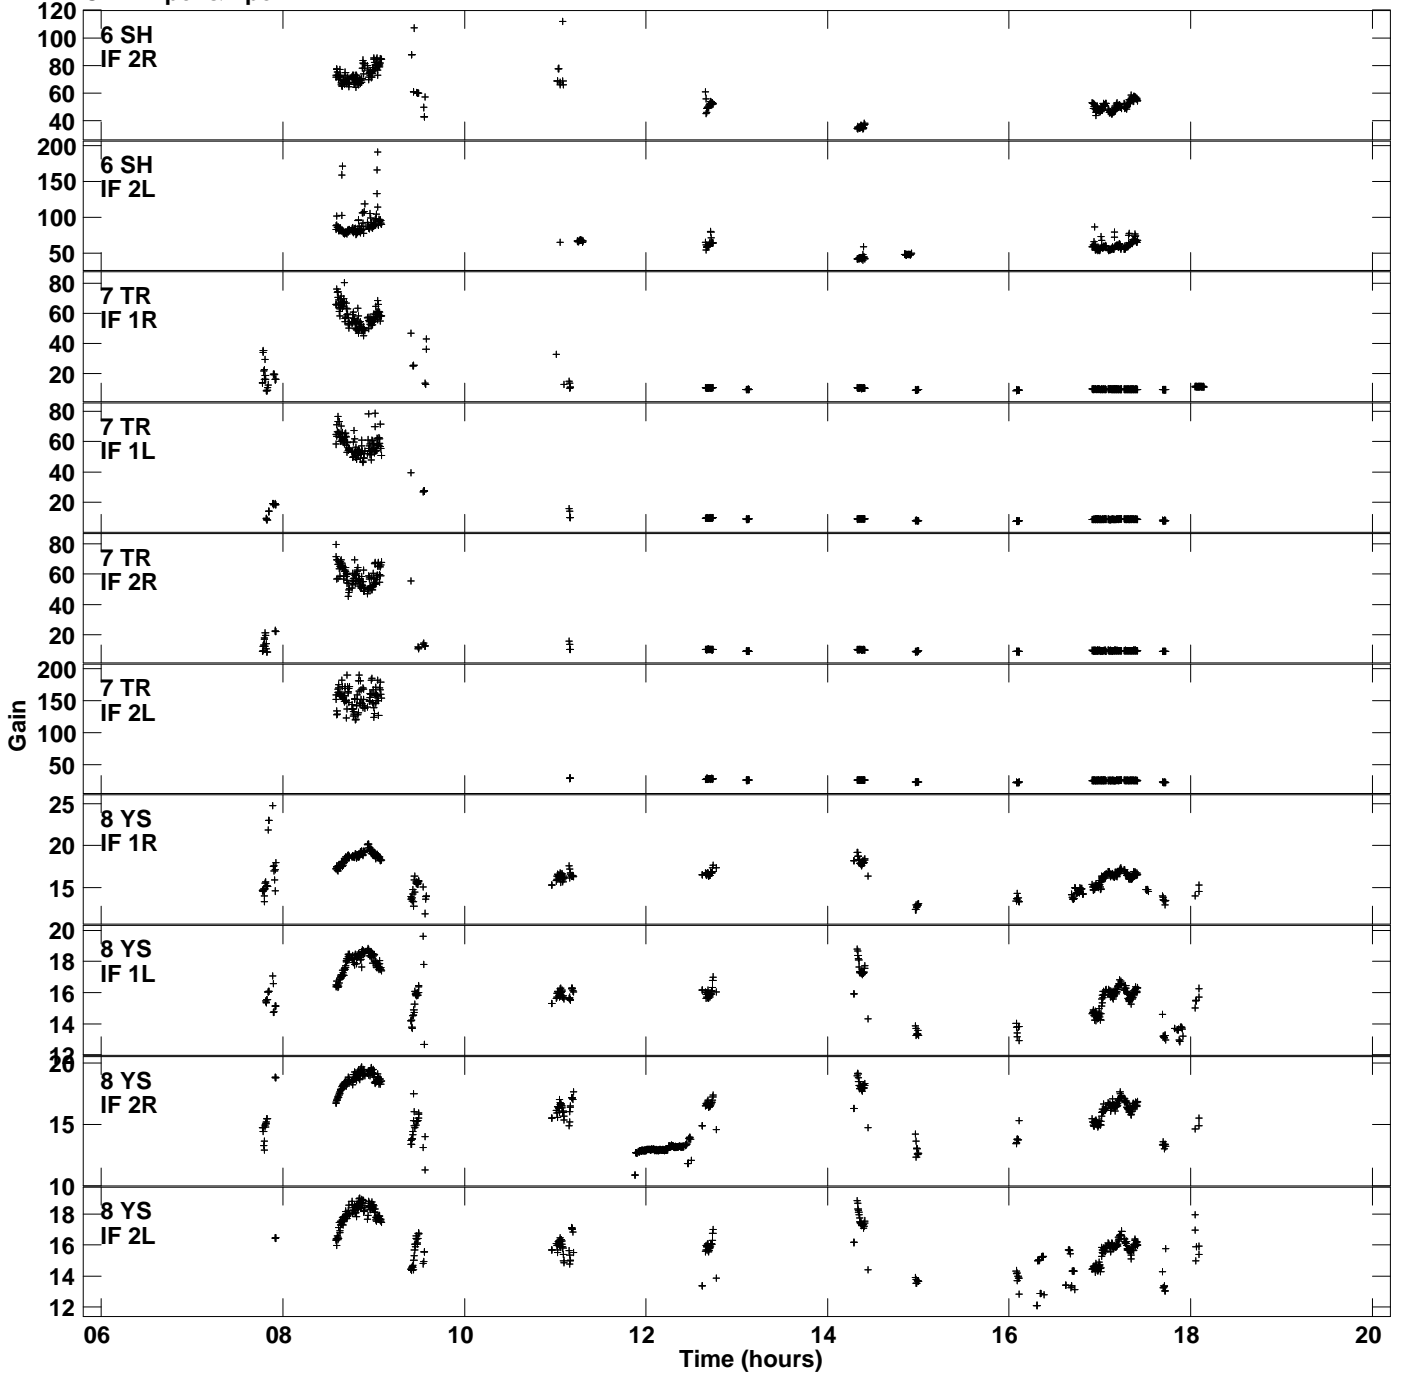

Plot file version 1 created 25-AUG-2016 14:41:00
Gain amp vs UTC time for GA035B_1.TMP.1
CL 4 Rpol & Lpol IF 1 - 2

Plot file version 2 created 25-AUG-2016 14:41:00
Gain amp vs UTC time for GA035B_1.TMP.1
CL 4 Rpol & Lpol IF 1 - 2

Plot file version 3 created 25-AUG-2016 14:41:00
Gain amp vs UTC time for GA035B_1.TMP.1
CL 4 Rpol & Lpol IF 1 - 2

Plot file version 4 created 25-AUG-2016 14:41:00
Gain amp vs UTC time for GA035B_1.TMP.1
CL 4 Rpol & Lpol IF 1 - 2