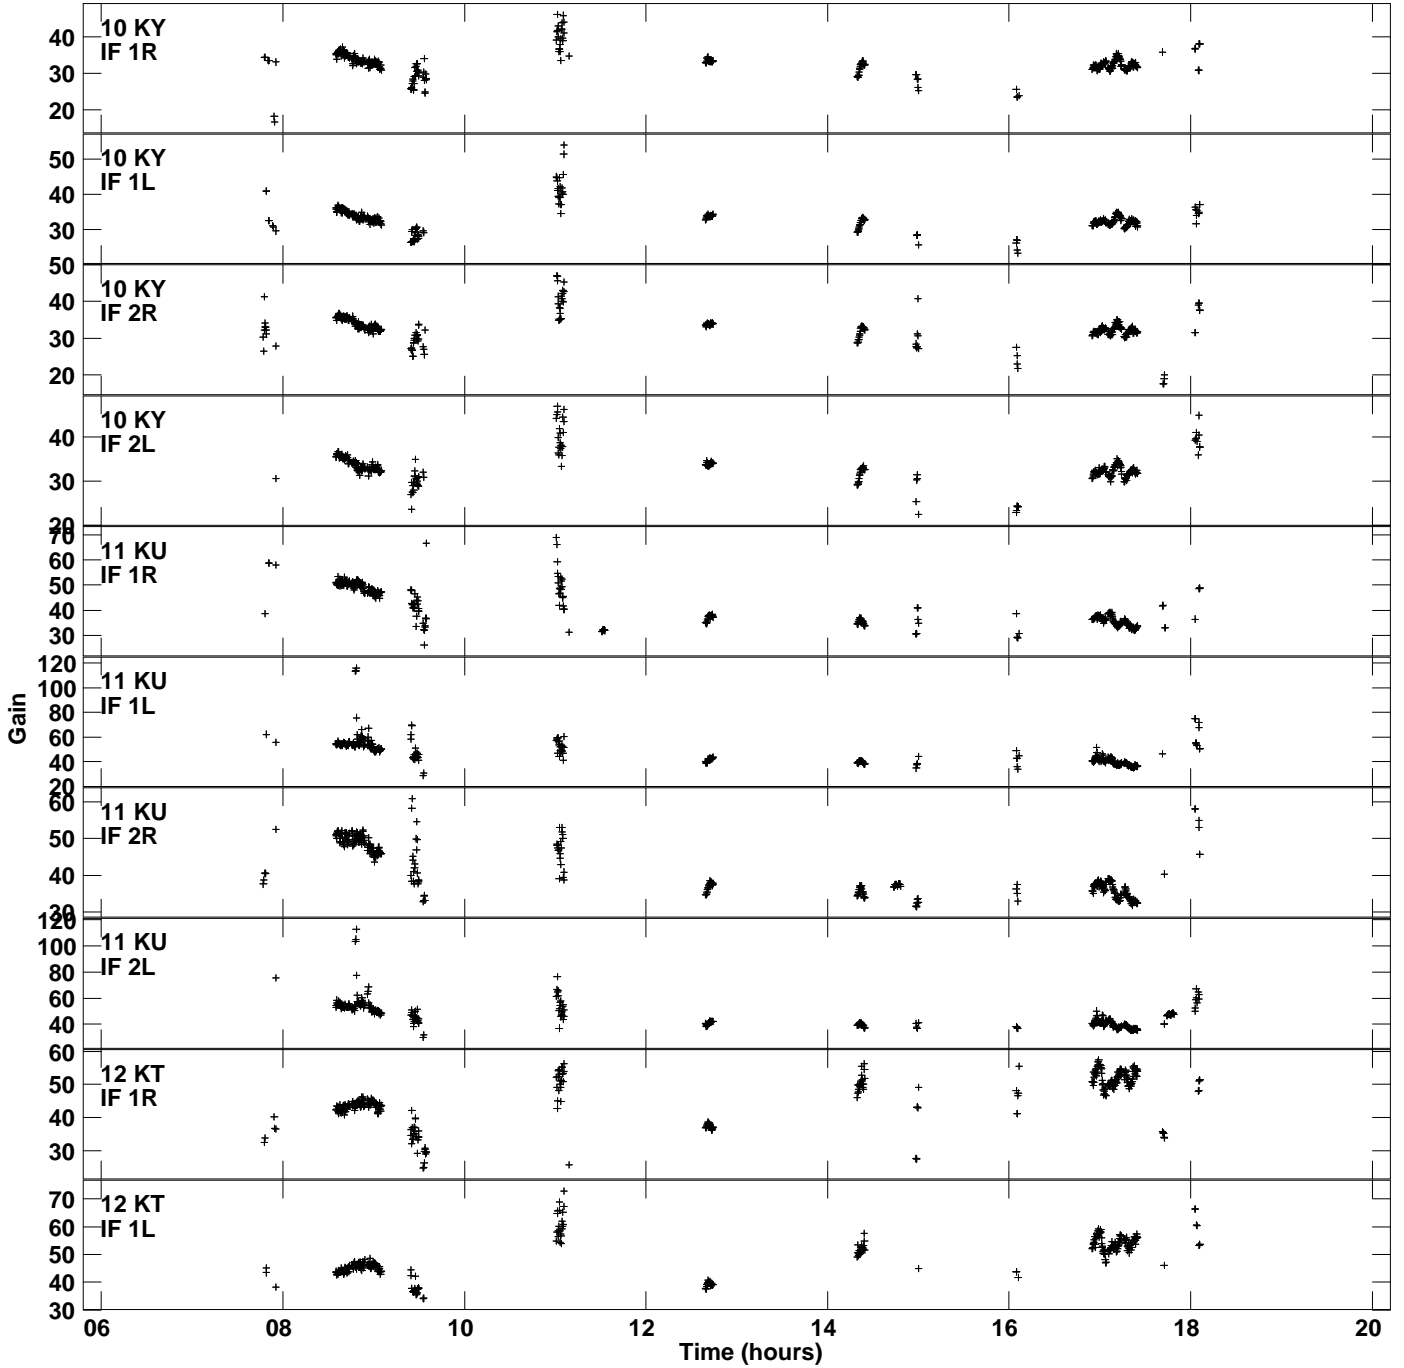

Plot file version 1 created 25-AUG-2016 14:41:00
Gain amp vs UTC time for GA035B_1.TMP.1
CL 4 Rpol & Lpol IF 1 - 2

Plot file version 2 created 25-AUG-2016 14:41:00
Gain amp vs UTC time for GA035B_1.TMP.1
CL 4 Rpol & Lpol IF 1 - 2

Plot file version 3 created 25-AUG-2016 14:41:00
Gain amp vs UTC time for GA035B_1.TMP.1
CL 4 Rpol & Lpol IF 1 - 2

Plot file version 4 created 25-AUG-2016 14:41:00
Gain amp vs UTC time for GA035B_1.TMP.1
CL 4 Rpol & Lpol IF 1 - 2