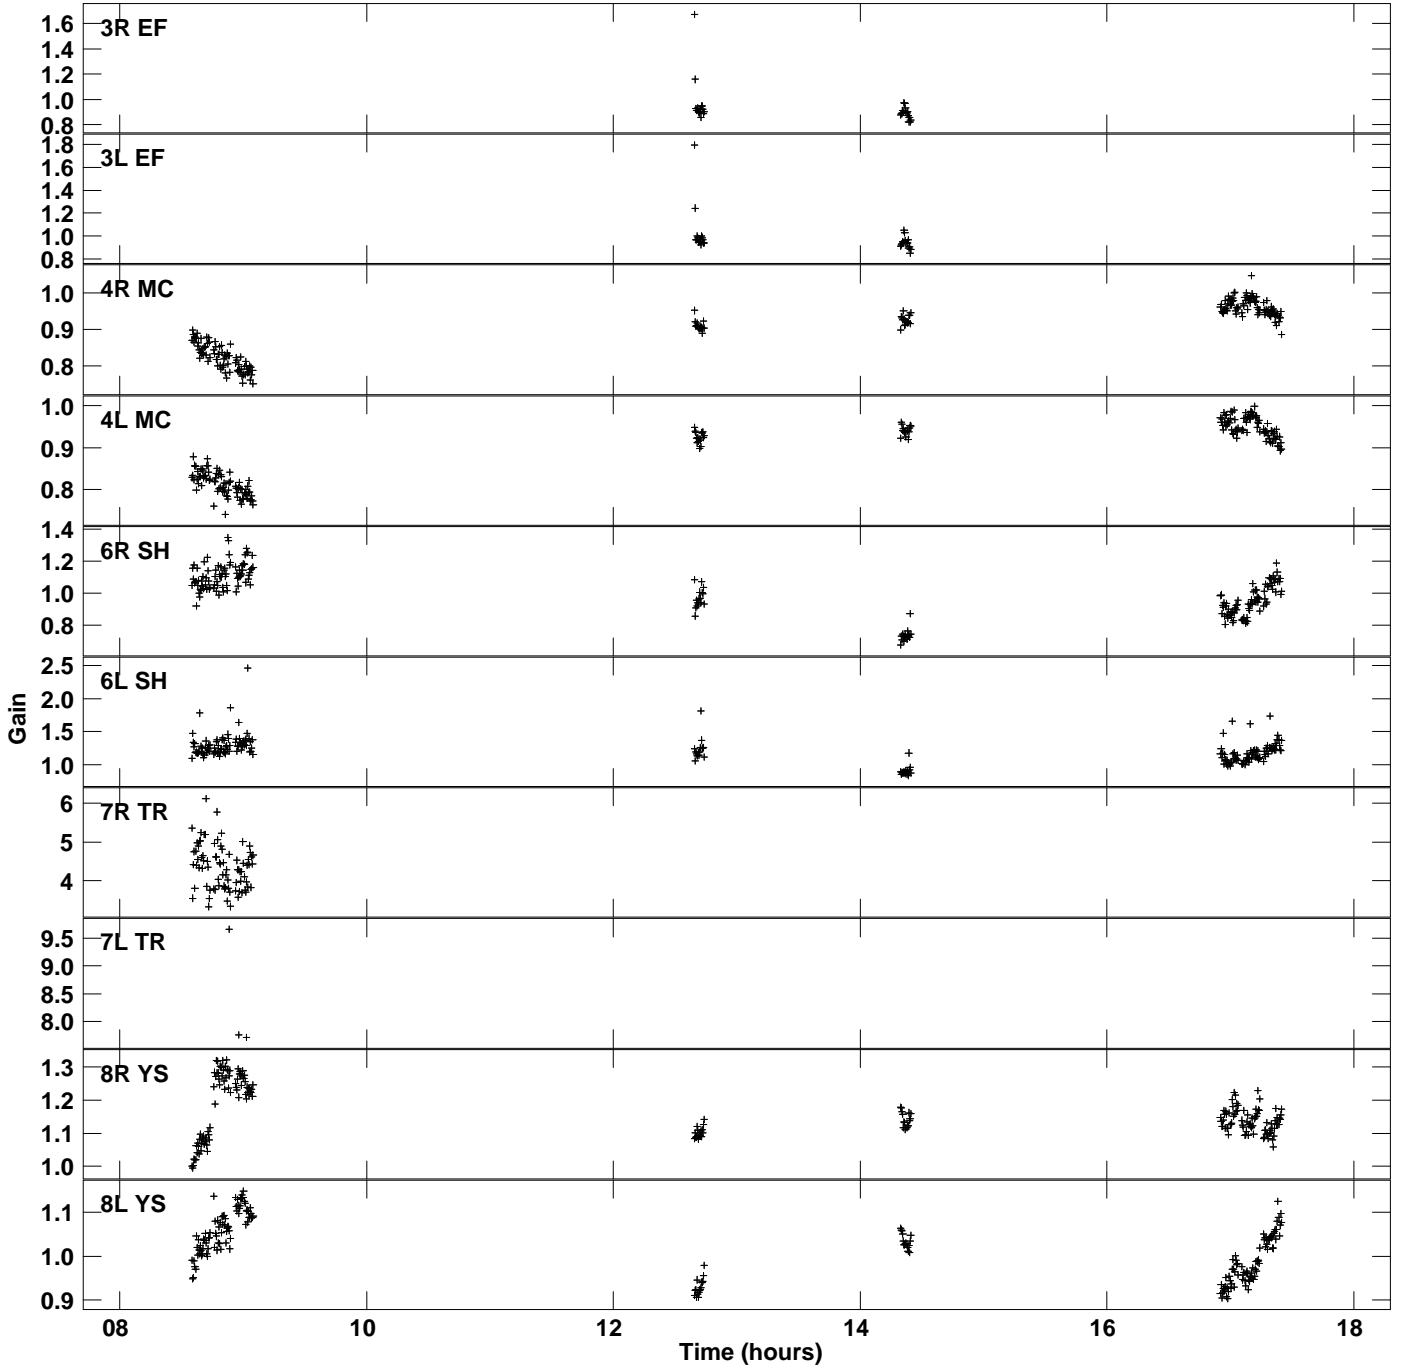

Plot file version 1 created 23-AUG-2016 19:29:45
Gain amp vs UTC time for 0716+714.MULTI.1
SN 2 Rpol & Lpol IF 1

Plot file version 2 created 23-AUG-2016 19:29:45
Gain amp vs UTC time for 0716+714.MULTI.1
SN 2 Rpol & Lpol IF 1