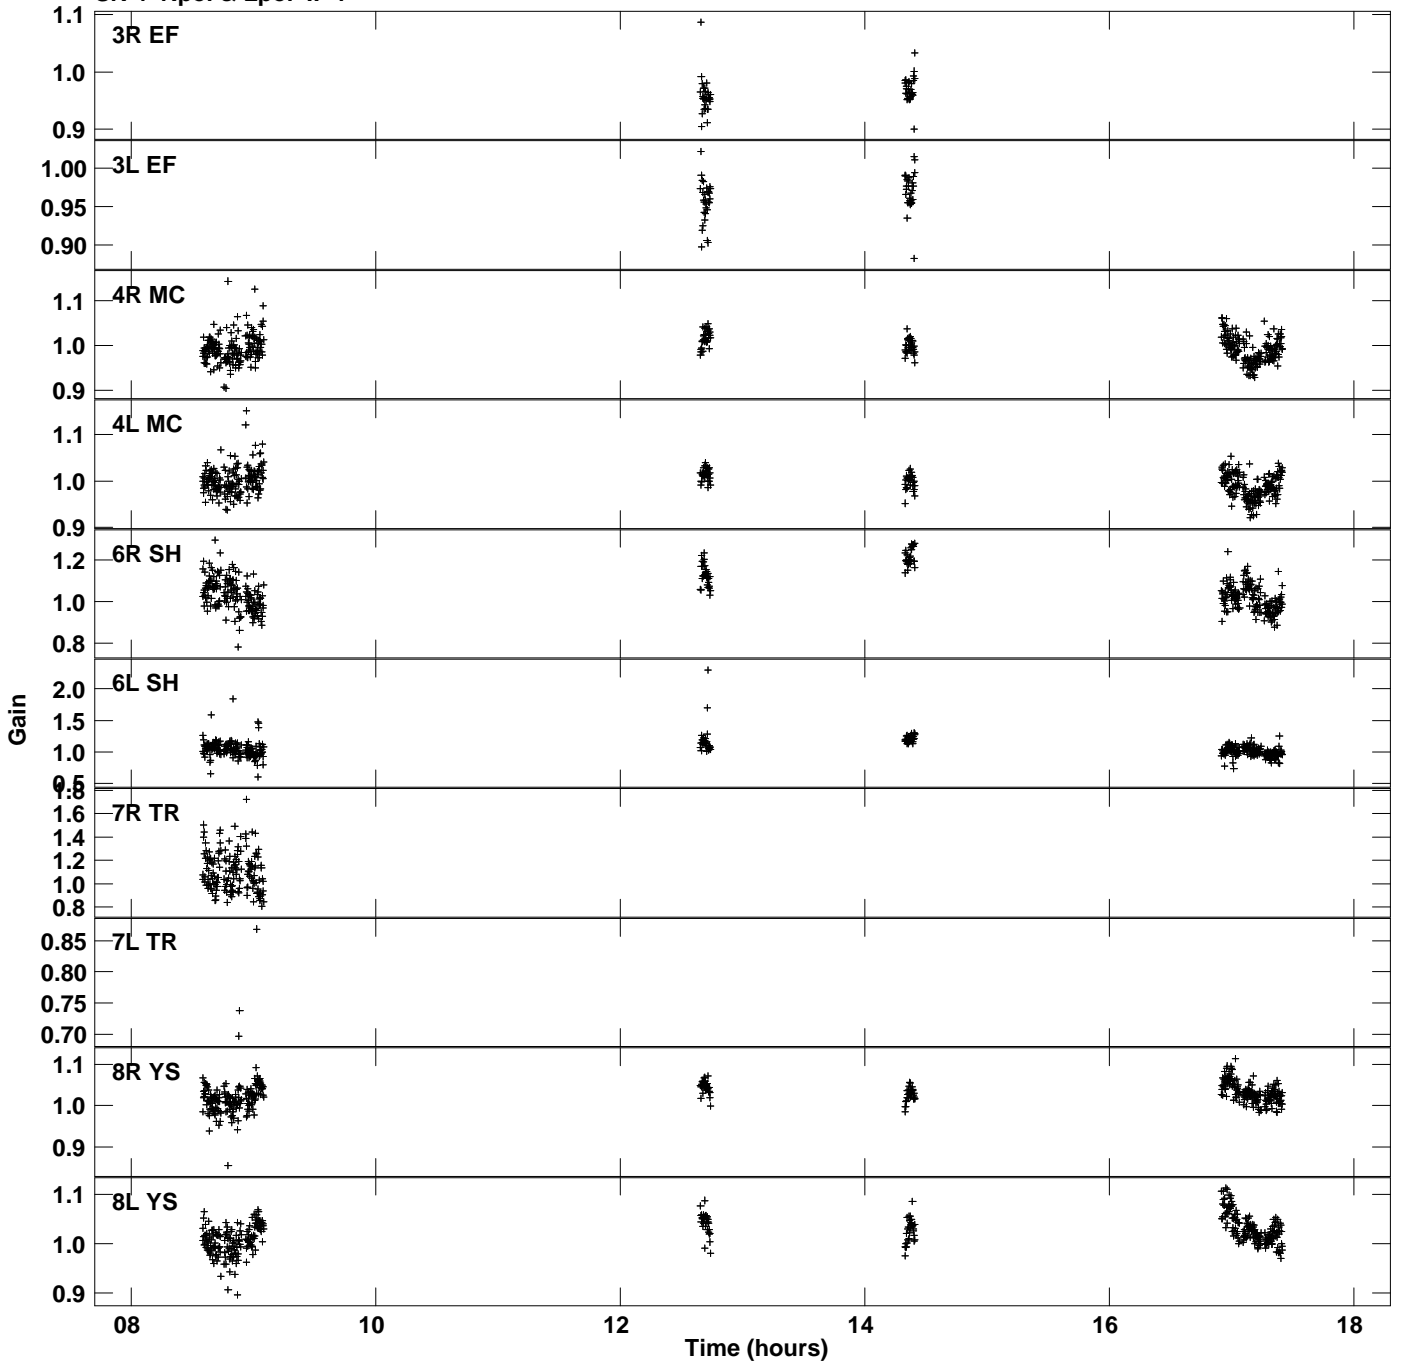

Plot file version 1 created 23-AUG-2016 19:30:08  
Gain amp vs UTC time for 0716+714.MULTI.1  
SN 4 Rpol & Lpol IF 1

Plot file version 2 created 23-AUG-2016 19:30:08  
Gain amp vs UTC time for 0716+714.MULTI.1  
SN 4 Rpol & Lpol IF 1