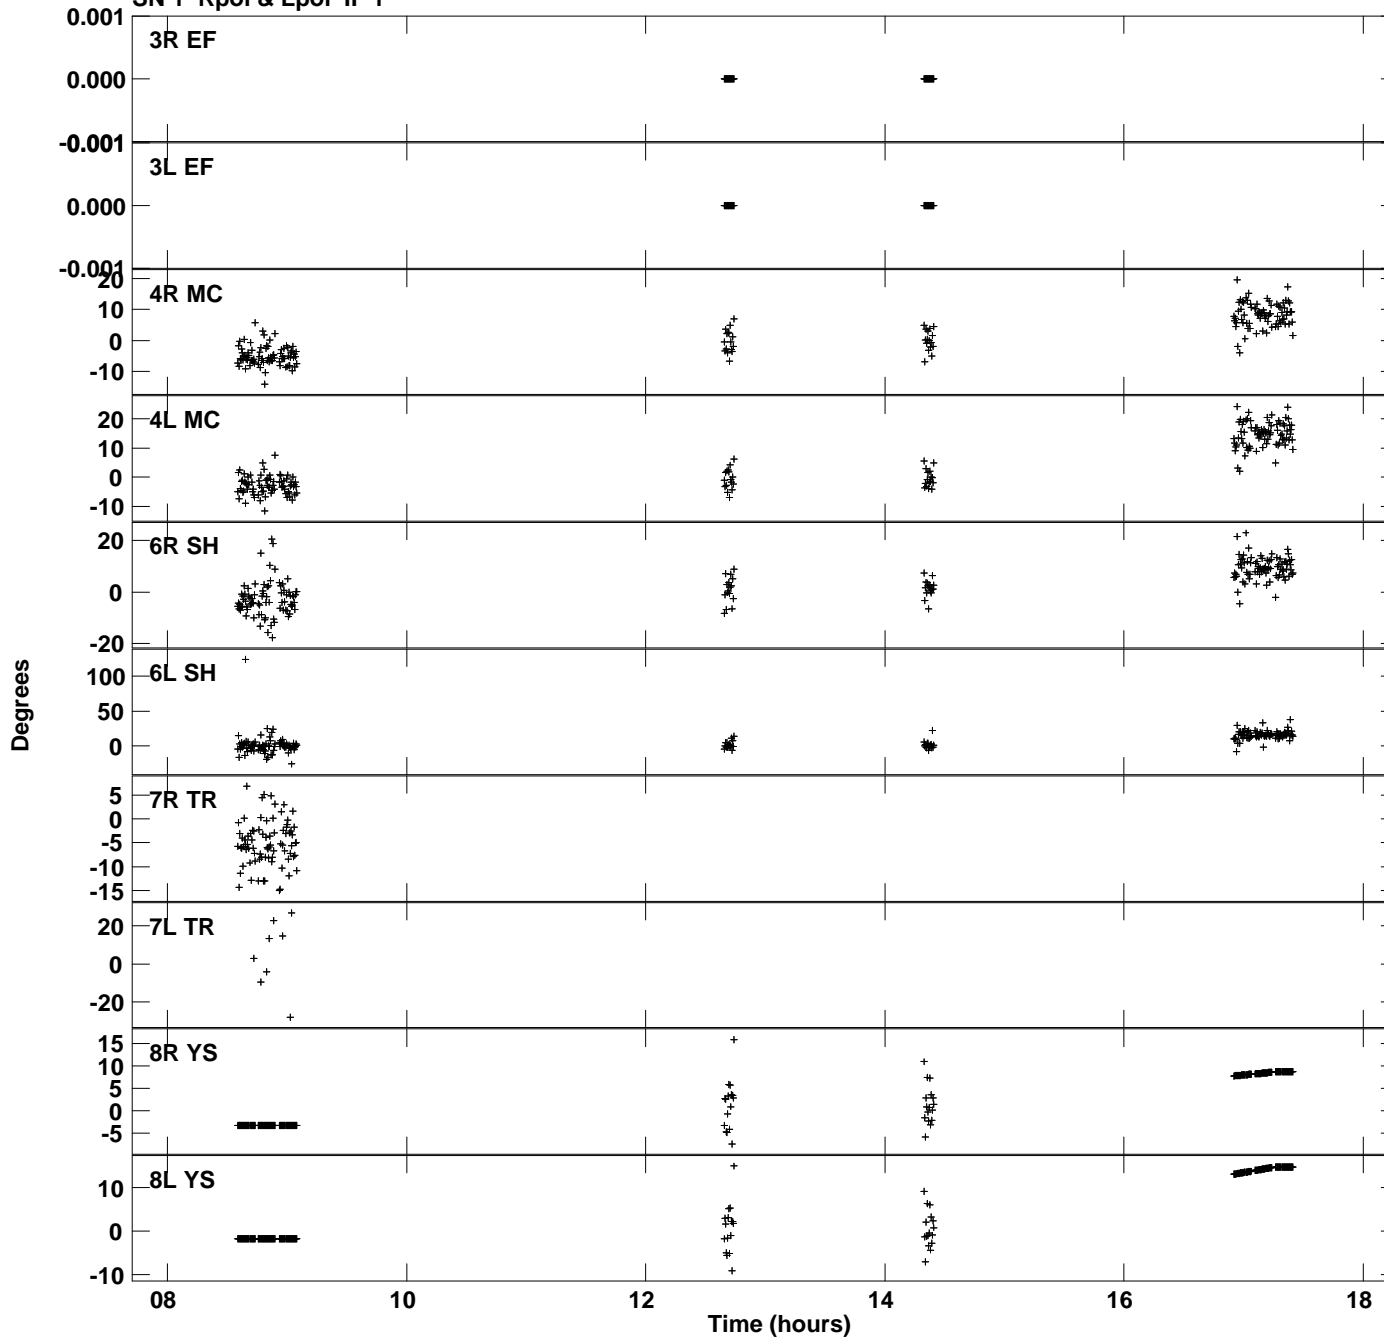

Plot file version 1 created 23-AUG-2016 19:29:34  
Gain phs vs UTC time for 0716+714.MULTI.1  
SN 1 Rpol & Lpol IF 1

Plot file version 2 created 23-AUG-2016 19:29:34  
Gain phs vs UTC time for 0716+714.MULTI.1  
SN 1 Rpol & Lpol IF 1