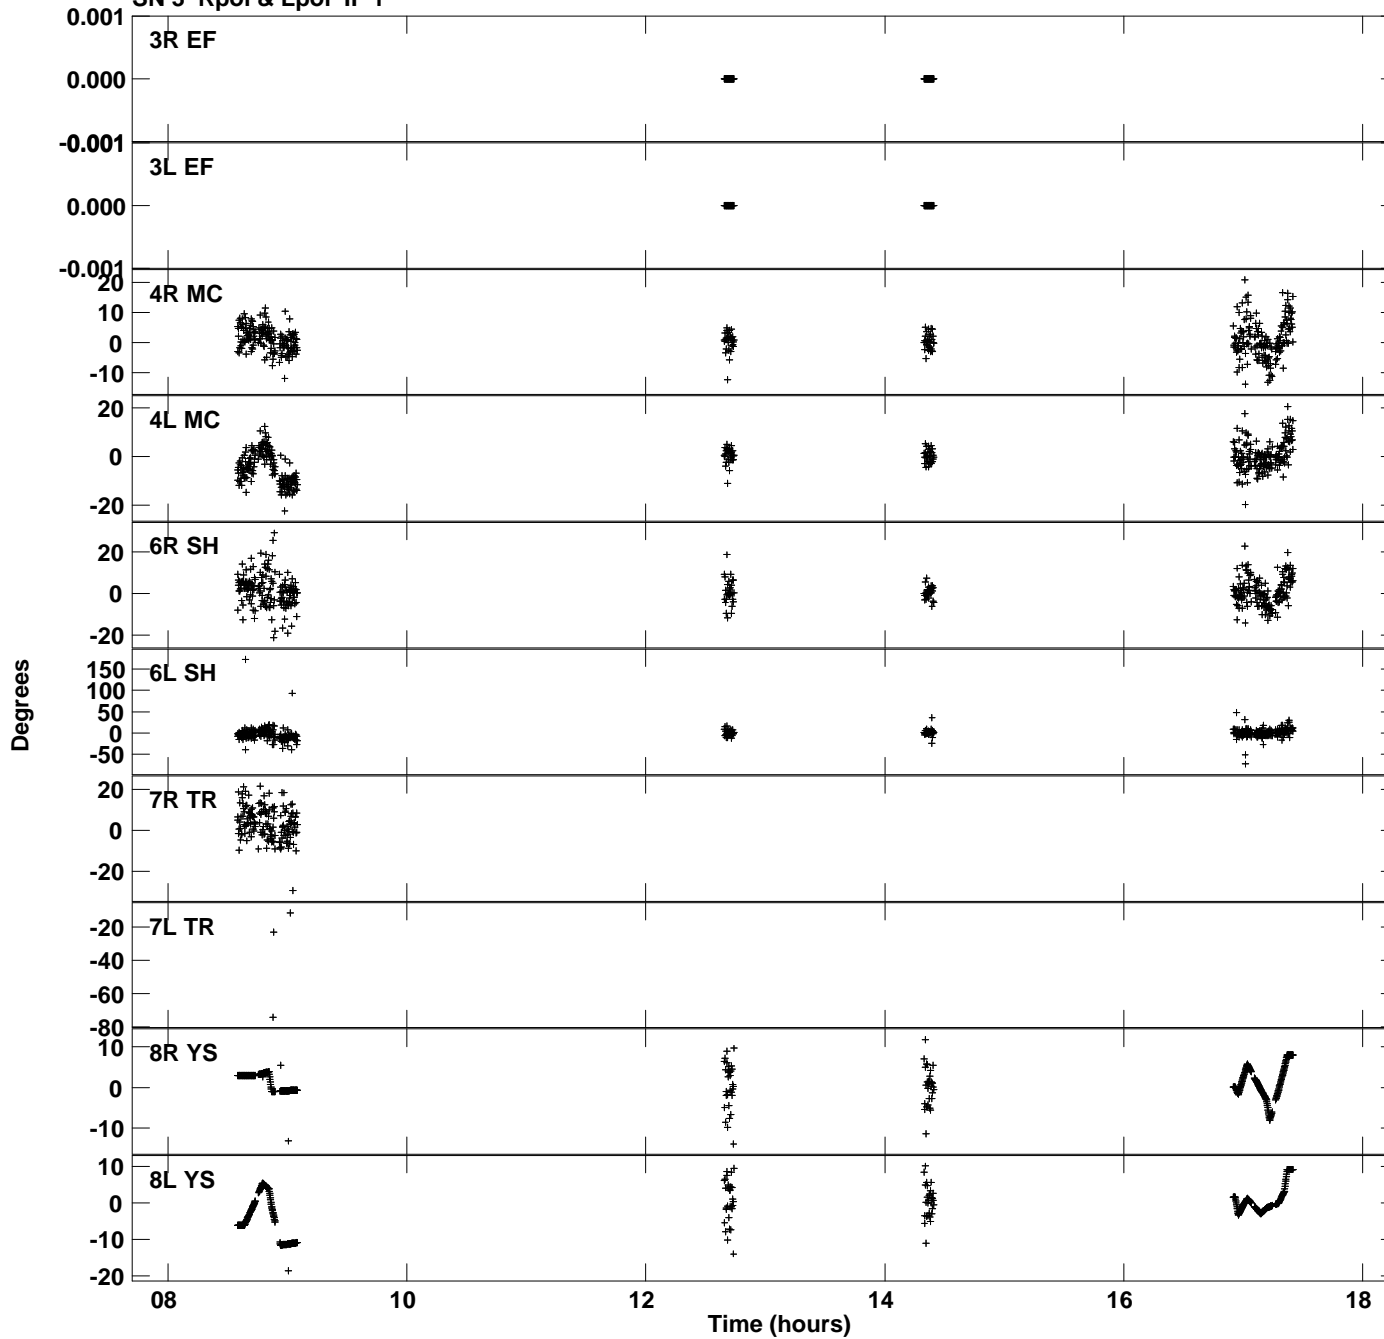

Plot file version 1 created 23-AUG-2016 19:29:57
Gain phs vs UTC time for 0716+714.MULTI.1
SN 3 Rpol & Lpol IF 1

Plot file version 2 created 23-AUG-2016 19:29:57
Gain phs vs UTC time for 0716+714.MULTI.1
SN 3 Rpol & Lpol IF 1