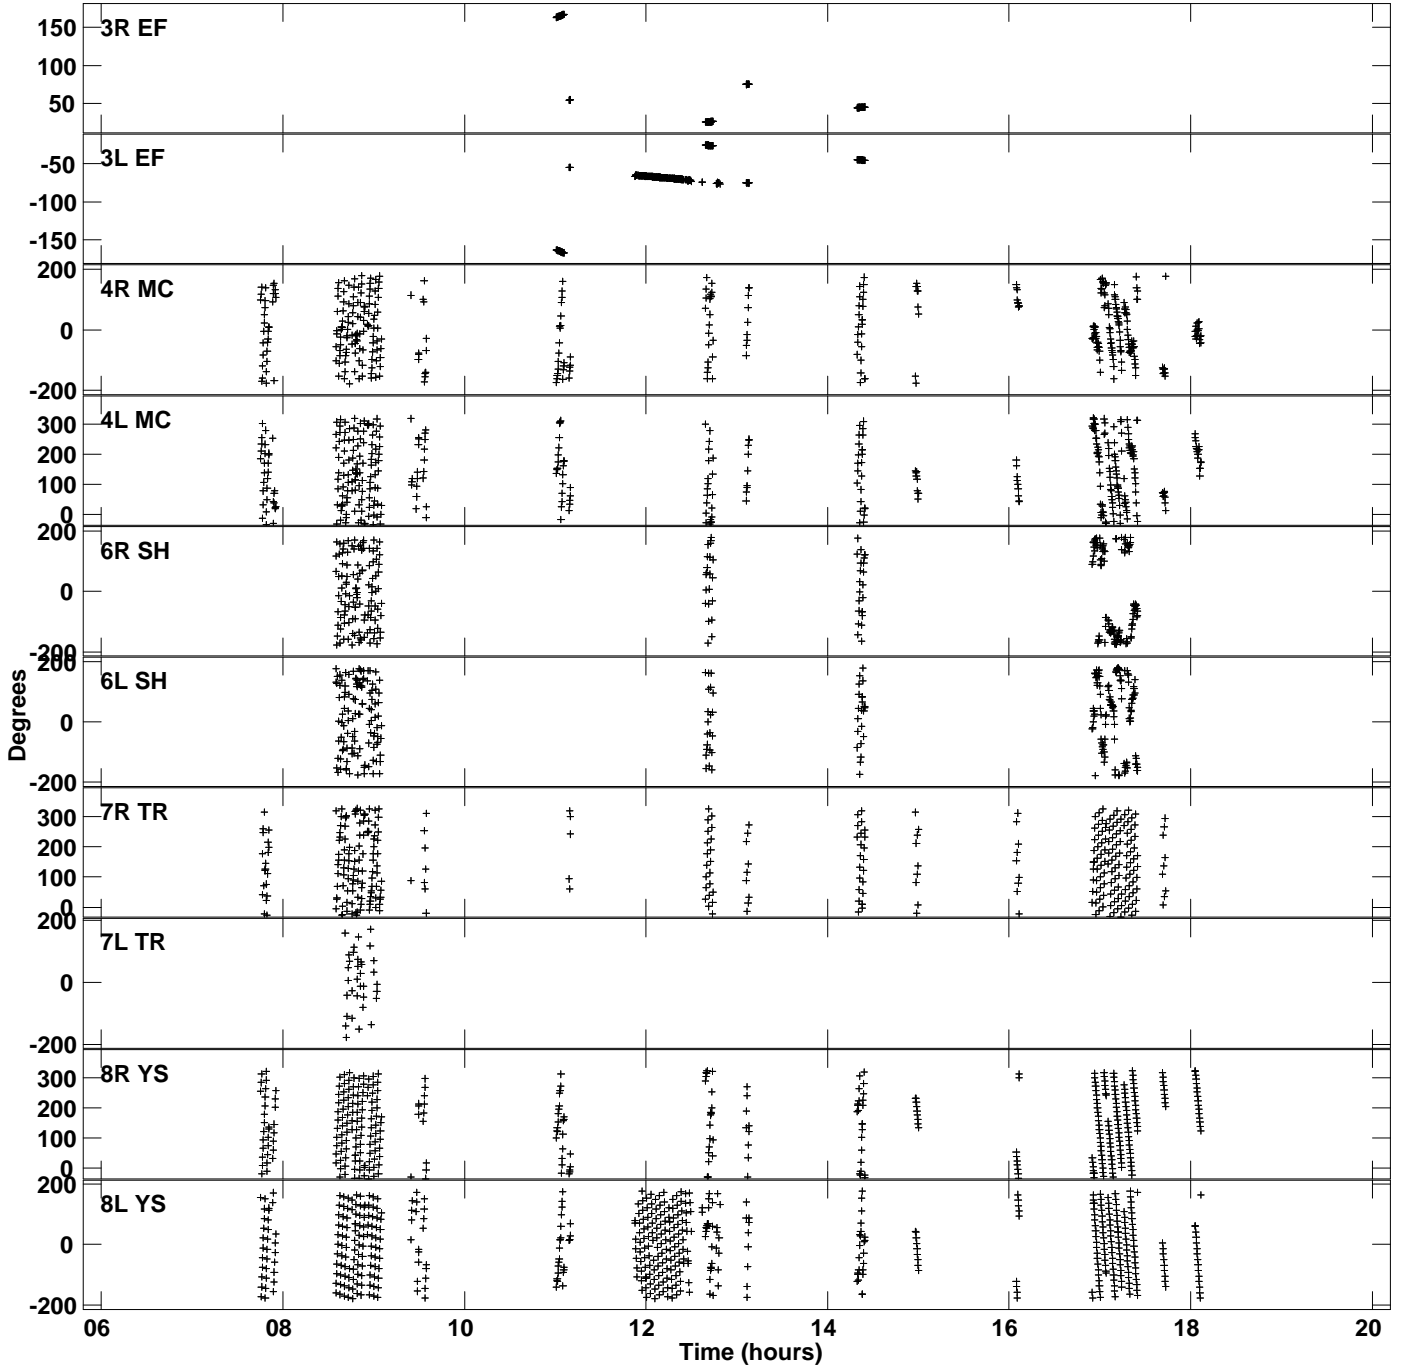

Plot file version 1 created 23-AUG-2016 19:05:49  
Gain phs vs UTC time for GA035B\_2.UVDATA.1  
CL 3 Rpol & Lpol IF 1

Plot file version 2 created 23-AUG-2016 19:05:49  
Gain phs vs UTC time for GA035B\_2.UVDATA.1  
CL 3 Rpol & Lpol IF 1