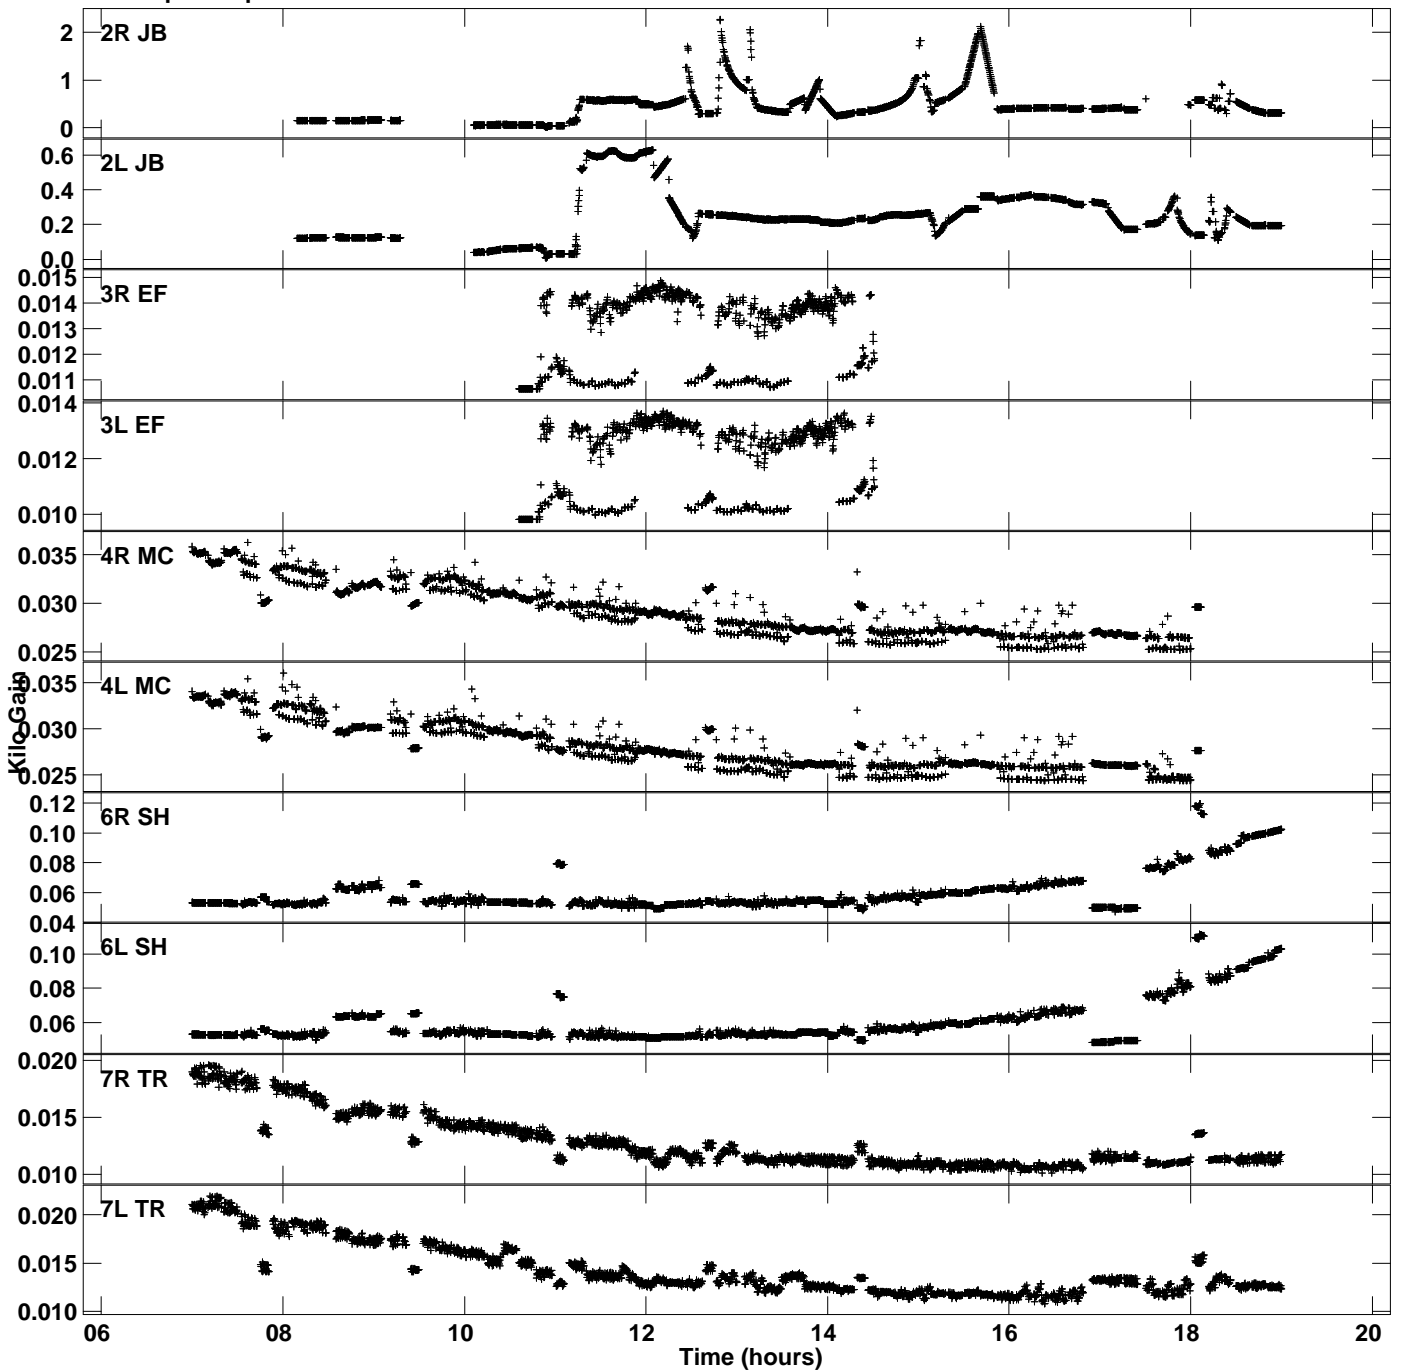

Plot file version 1 created 23-AUG-2016 16:08:51
Gain amp vs UTC time for GA035B_2.UVDATA.1
CL 2 Rpol & Lpol IF 1

Plot file version 2 created 23-AUG-2016 16:08:51
Gain amp vs UTC time for GA035B_2.UVDATA.1
CL 2 Rpol & Lpol IF 1