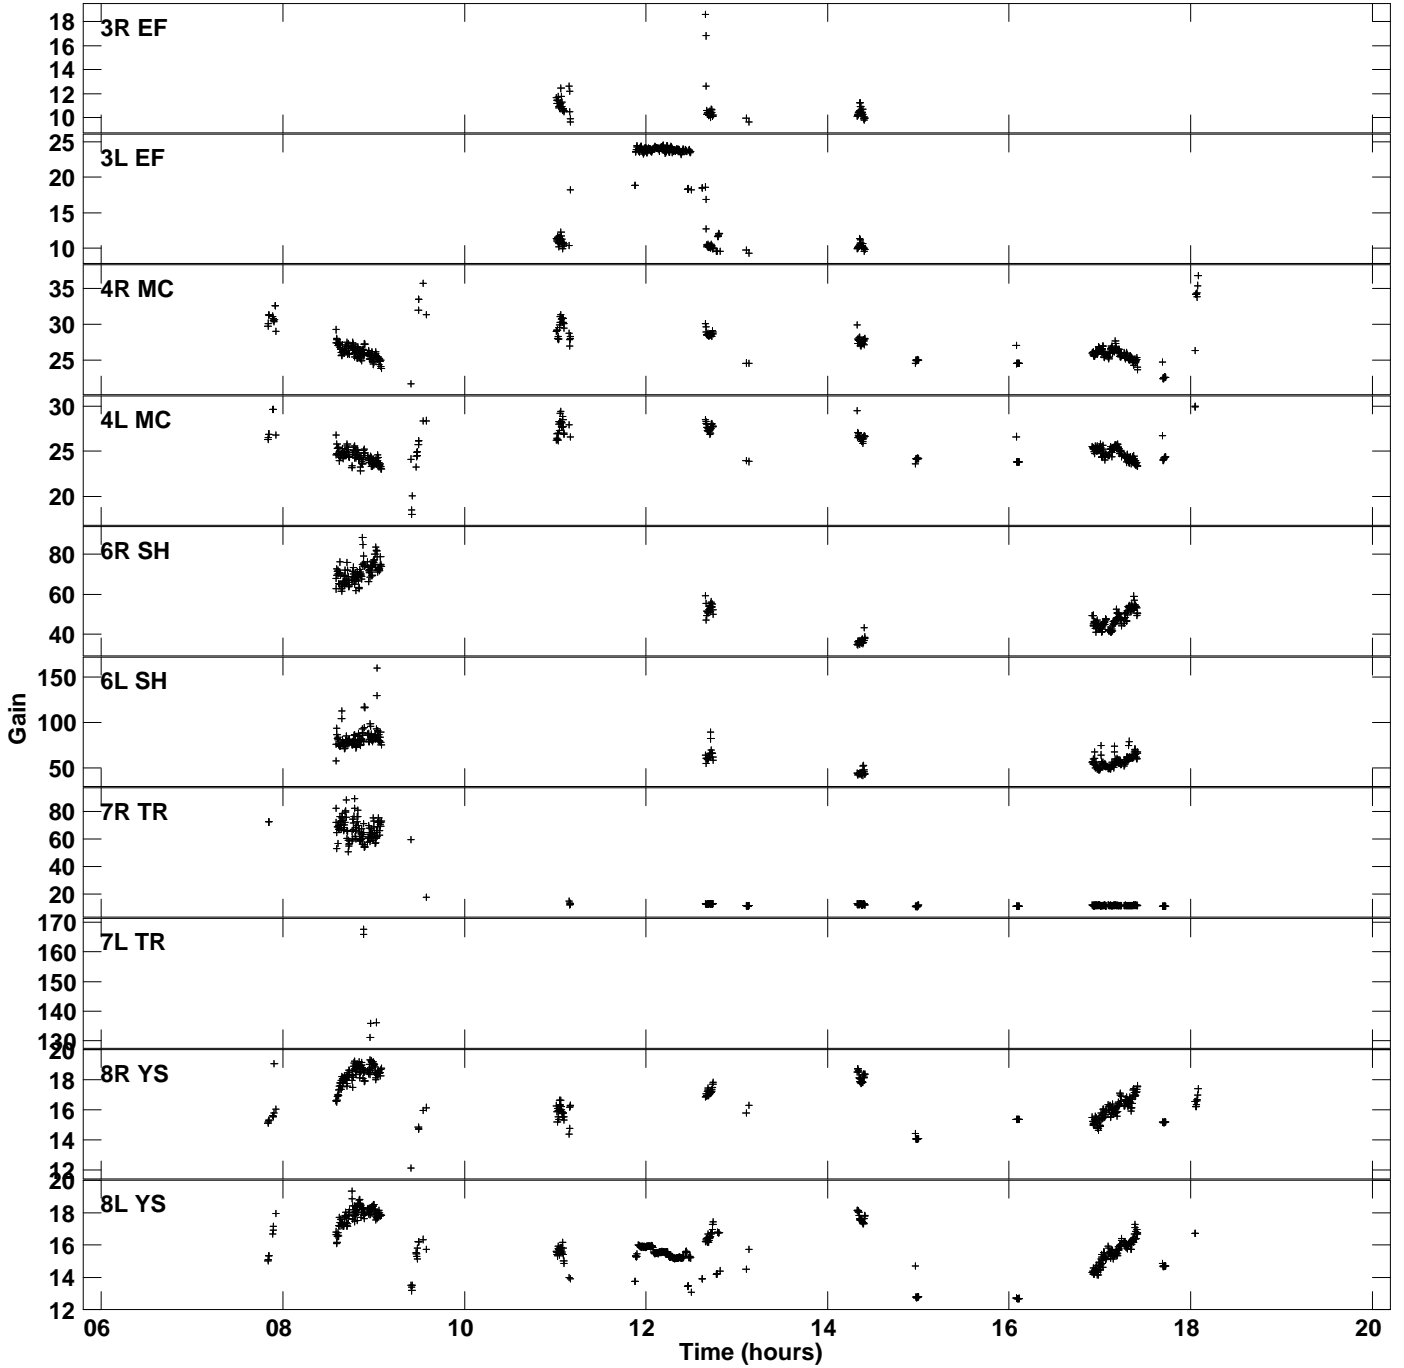

Plot file version 1 created 23-AUG-2016 19:31:58
Gain amp vs UTC time for GA035B_2.TMP.1
CL 4 Rpol & Lpol IF 1

Plot file version 2 created 23-AUG-2016 19:31:58
Gain amp vs UTC time for GA035B_2.TMP.1
CL 4 Rpol & Lpol IF 1