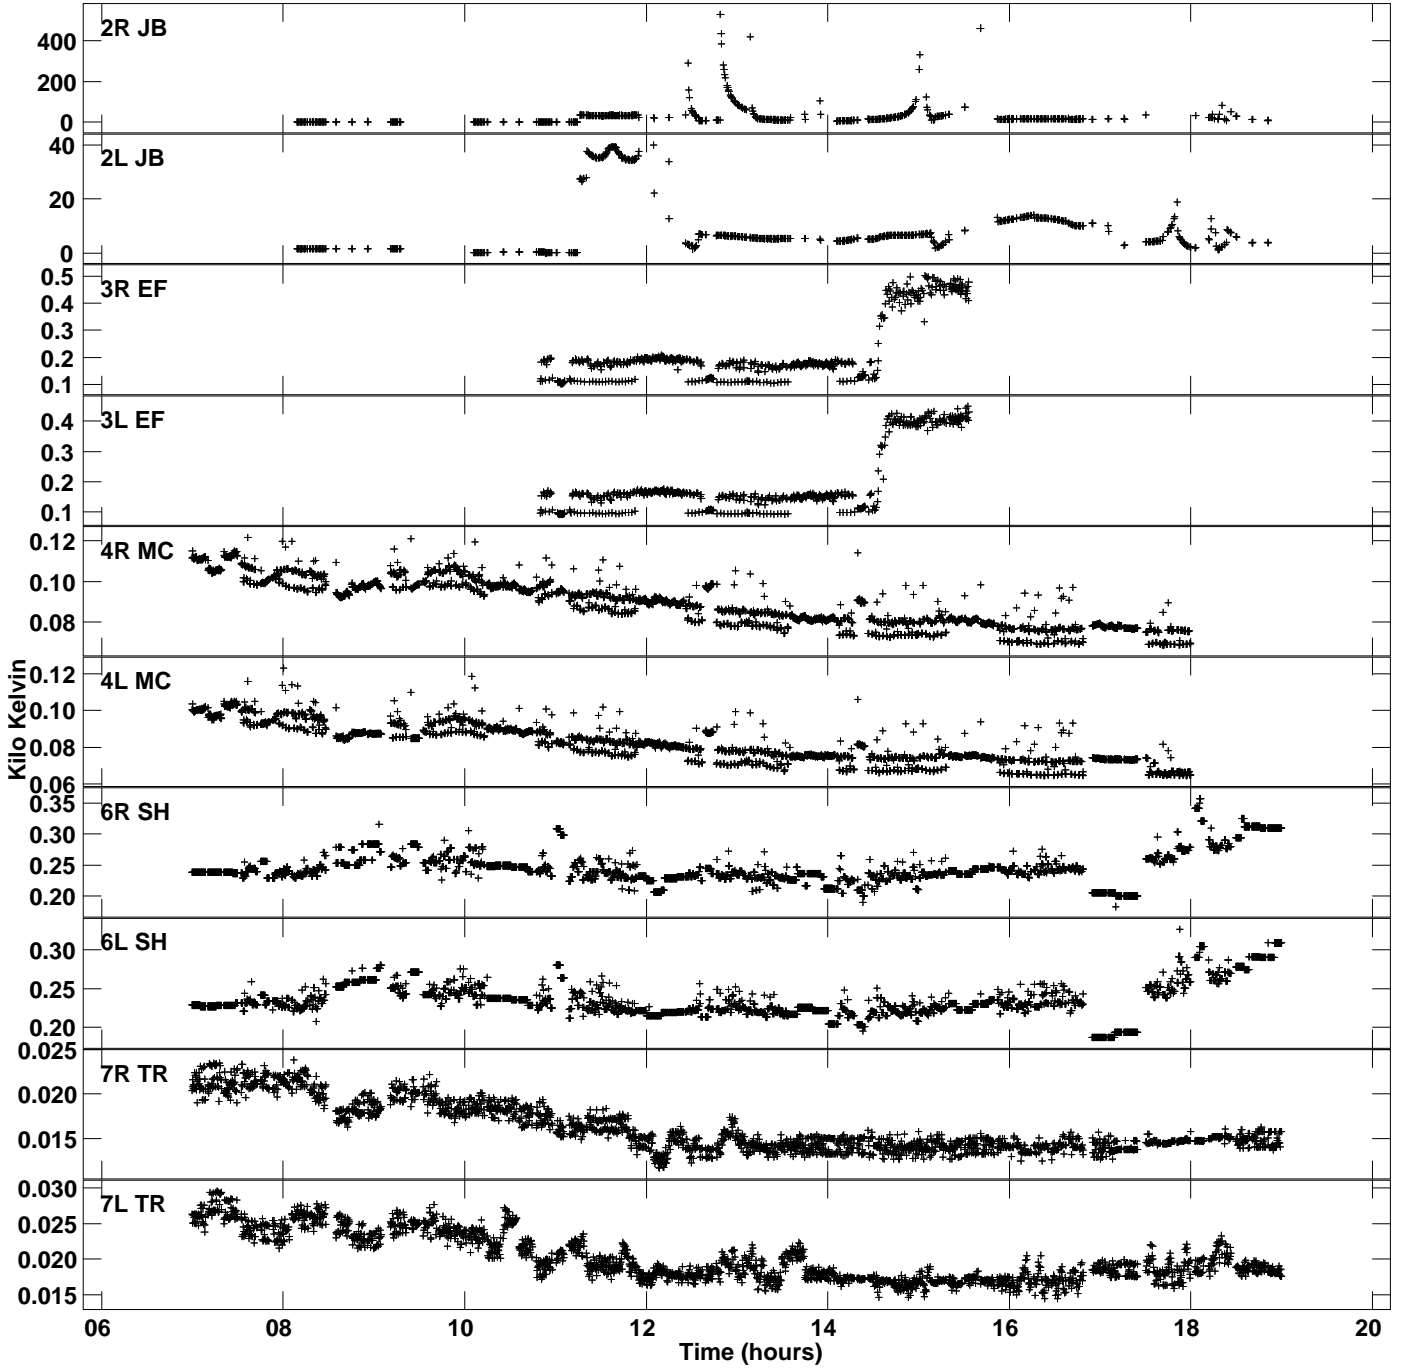

Plot file version 1 created 23-AUG-2016 16:08:50
Tsys vs UTC time for GA035B_2.UVDATA.1
TY 1 Rpol & Lpol IF 1

Plot file version 2 created 23-AUG-2016 16:08:50
Tsys vs UTC time for GA035B_2.UVDATA.1
TY 1 Rpol & Lpol IF 1