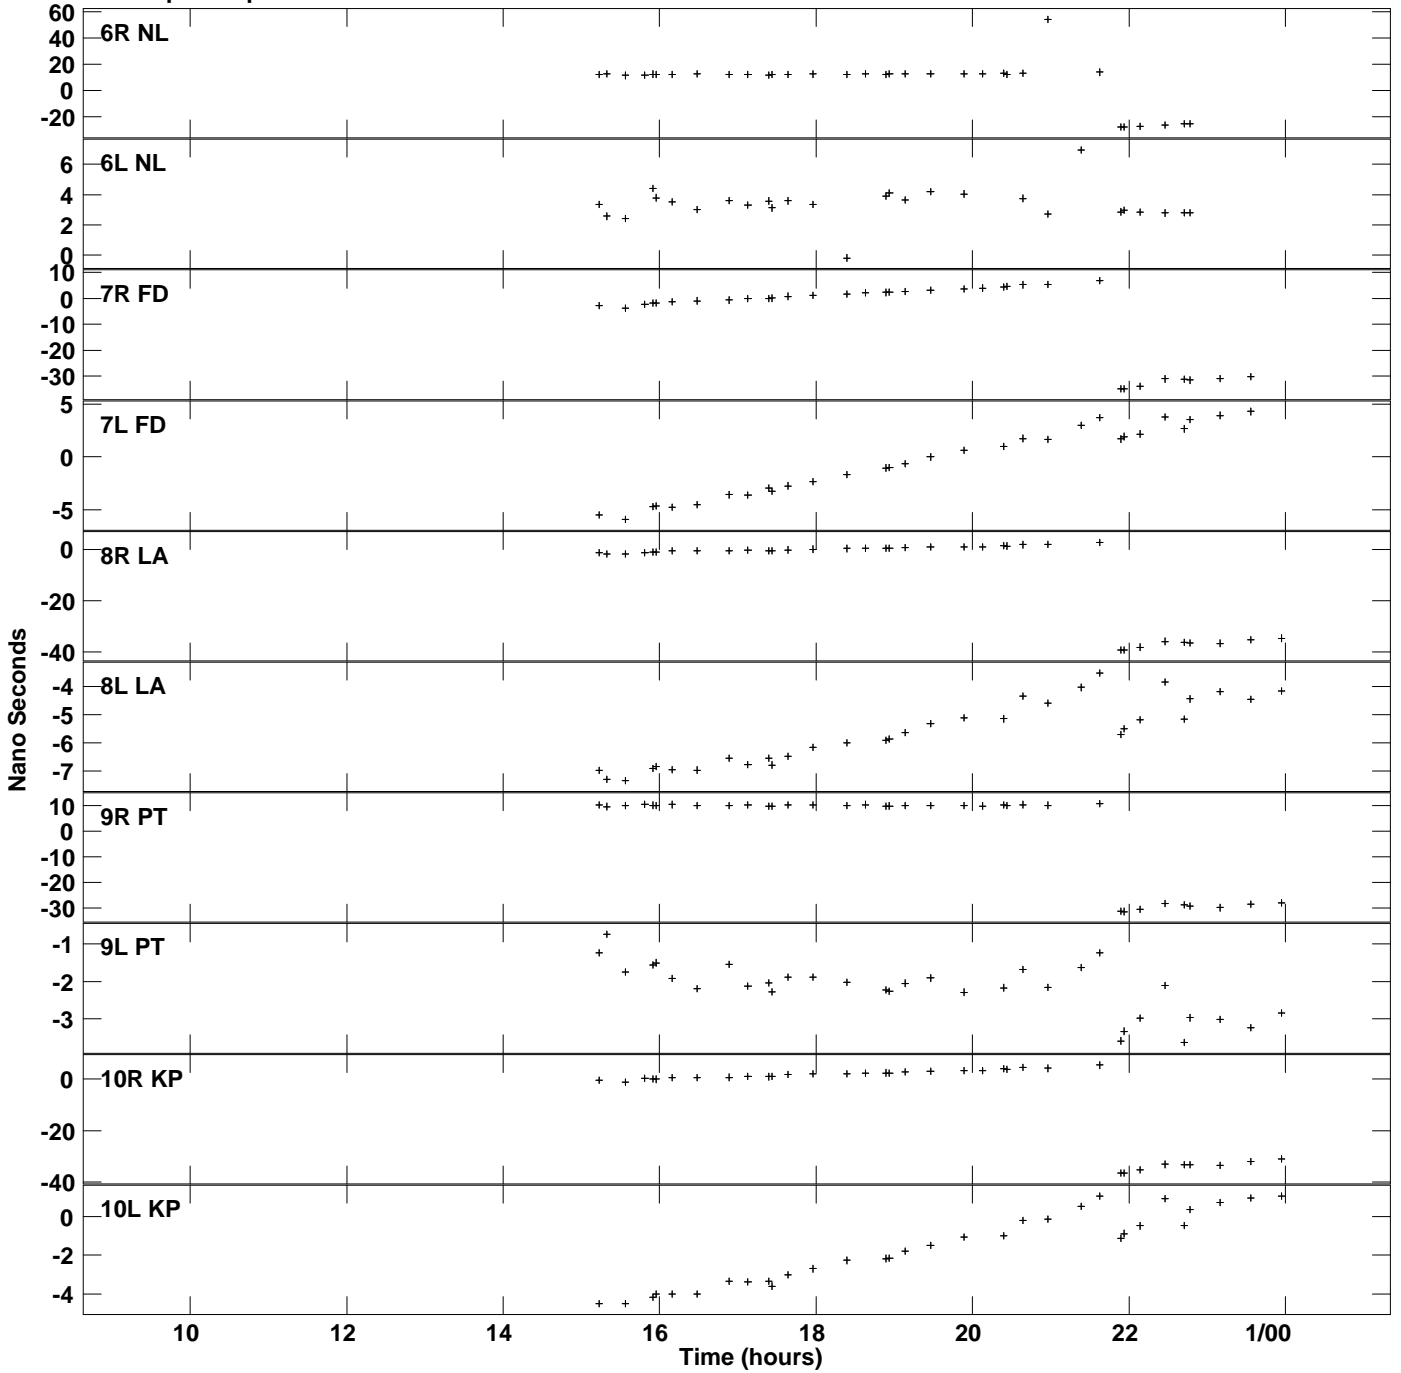

Plot file version 1 created 09-JUN-2020 12:19:27  
Delay vs UTC time for GA043B\_2.UVDATA.1  
SN 2 Rpol & Lpol IF 1

Plot file version 2 created 09-JUN-2020 12:19:27  
Delay vs UTC time for GA043B\_2.UVDATA.1  
SN 2 Rpol & Lpol IF 1

Plot file version 3 created 09-JUN-2020 12:19:27  
Delay vs UTC time for GA043B\_2.UVDATA.1  
SN 2 Rpol & Lpol IF 1