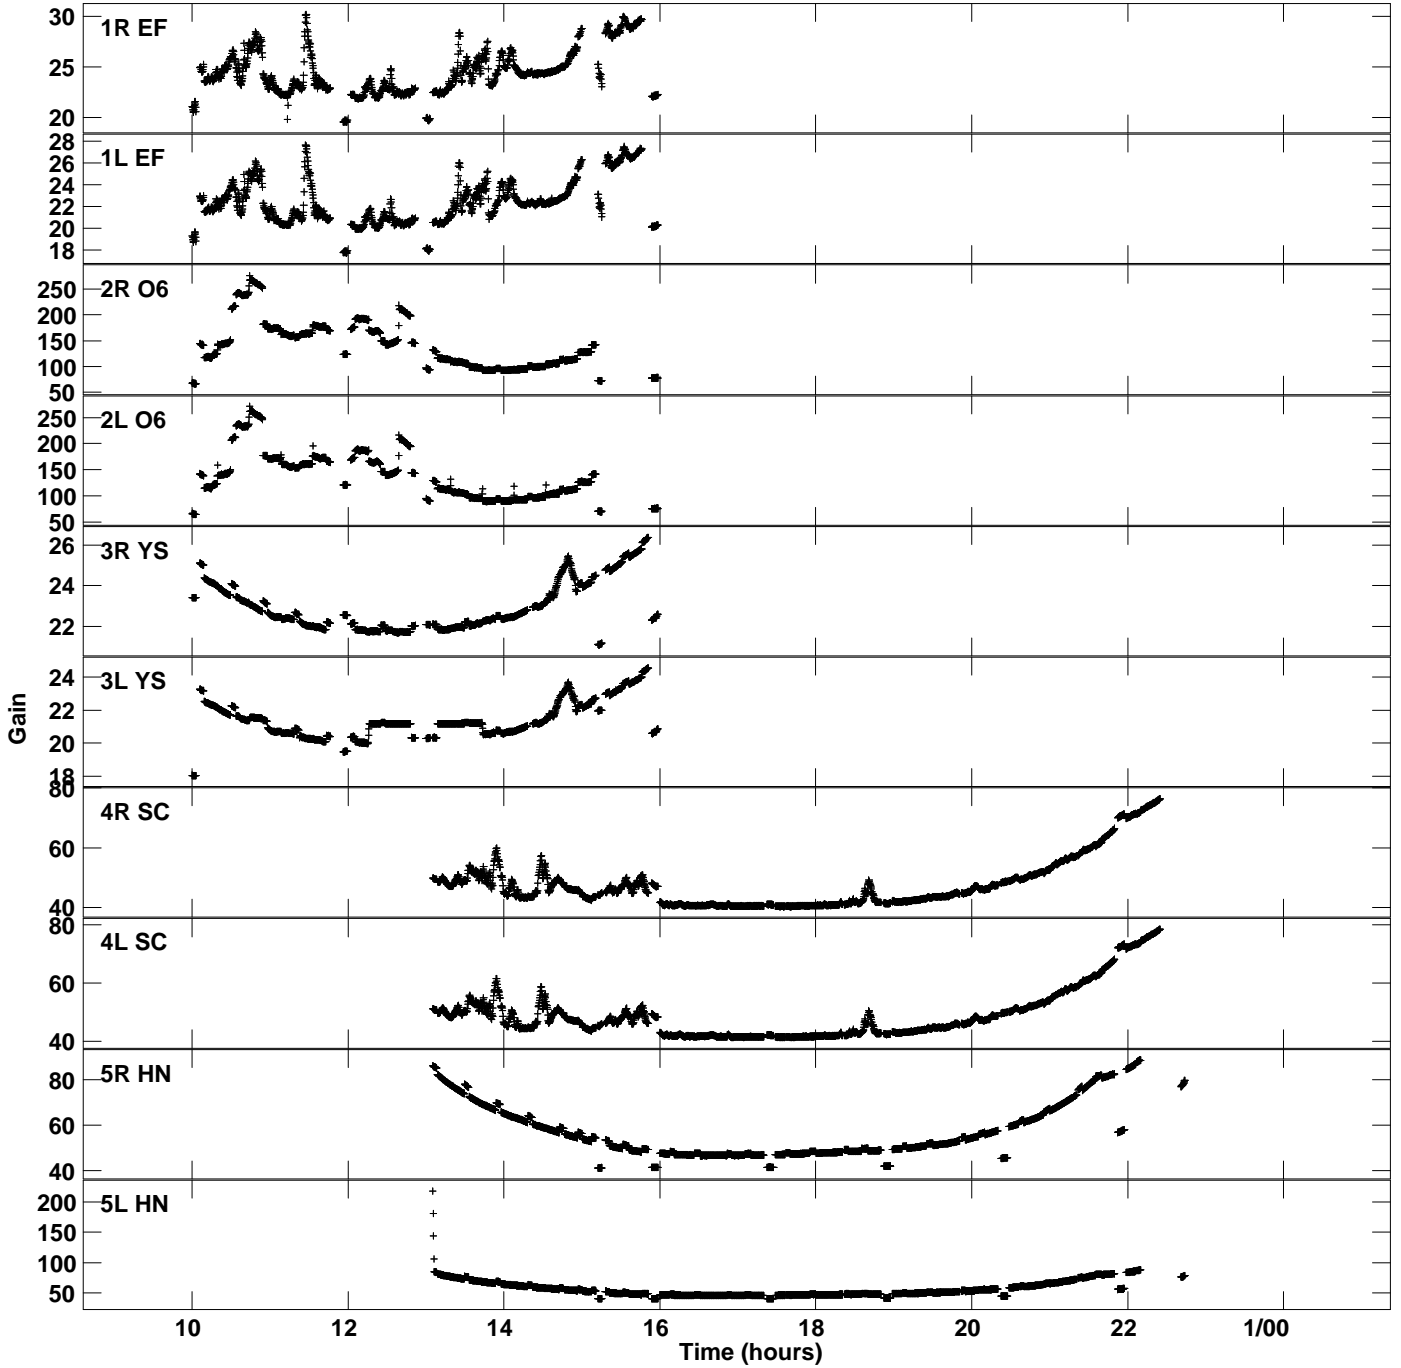

Plot file version 1 created 09-JUN-2020 12:07:25  
Gain amp vs UTC time for GA043B\_2.UVDATA.1  
CL 2 Rpol & Lpol IF 1

Plot file version 2 created 09-JUN-2020 12:07:25  
Gain amp vs UTC time for GA043B\_2.UVDATA.1  
CL 2 Rpol & Lpol IF 1

Plot file version 3 created 09-JUN-2020 12:07:25  
Gain amp vs UTC time for GA043B\_2.UVDATA.1  
CL 2 Rpol & Lpol IF 1