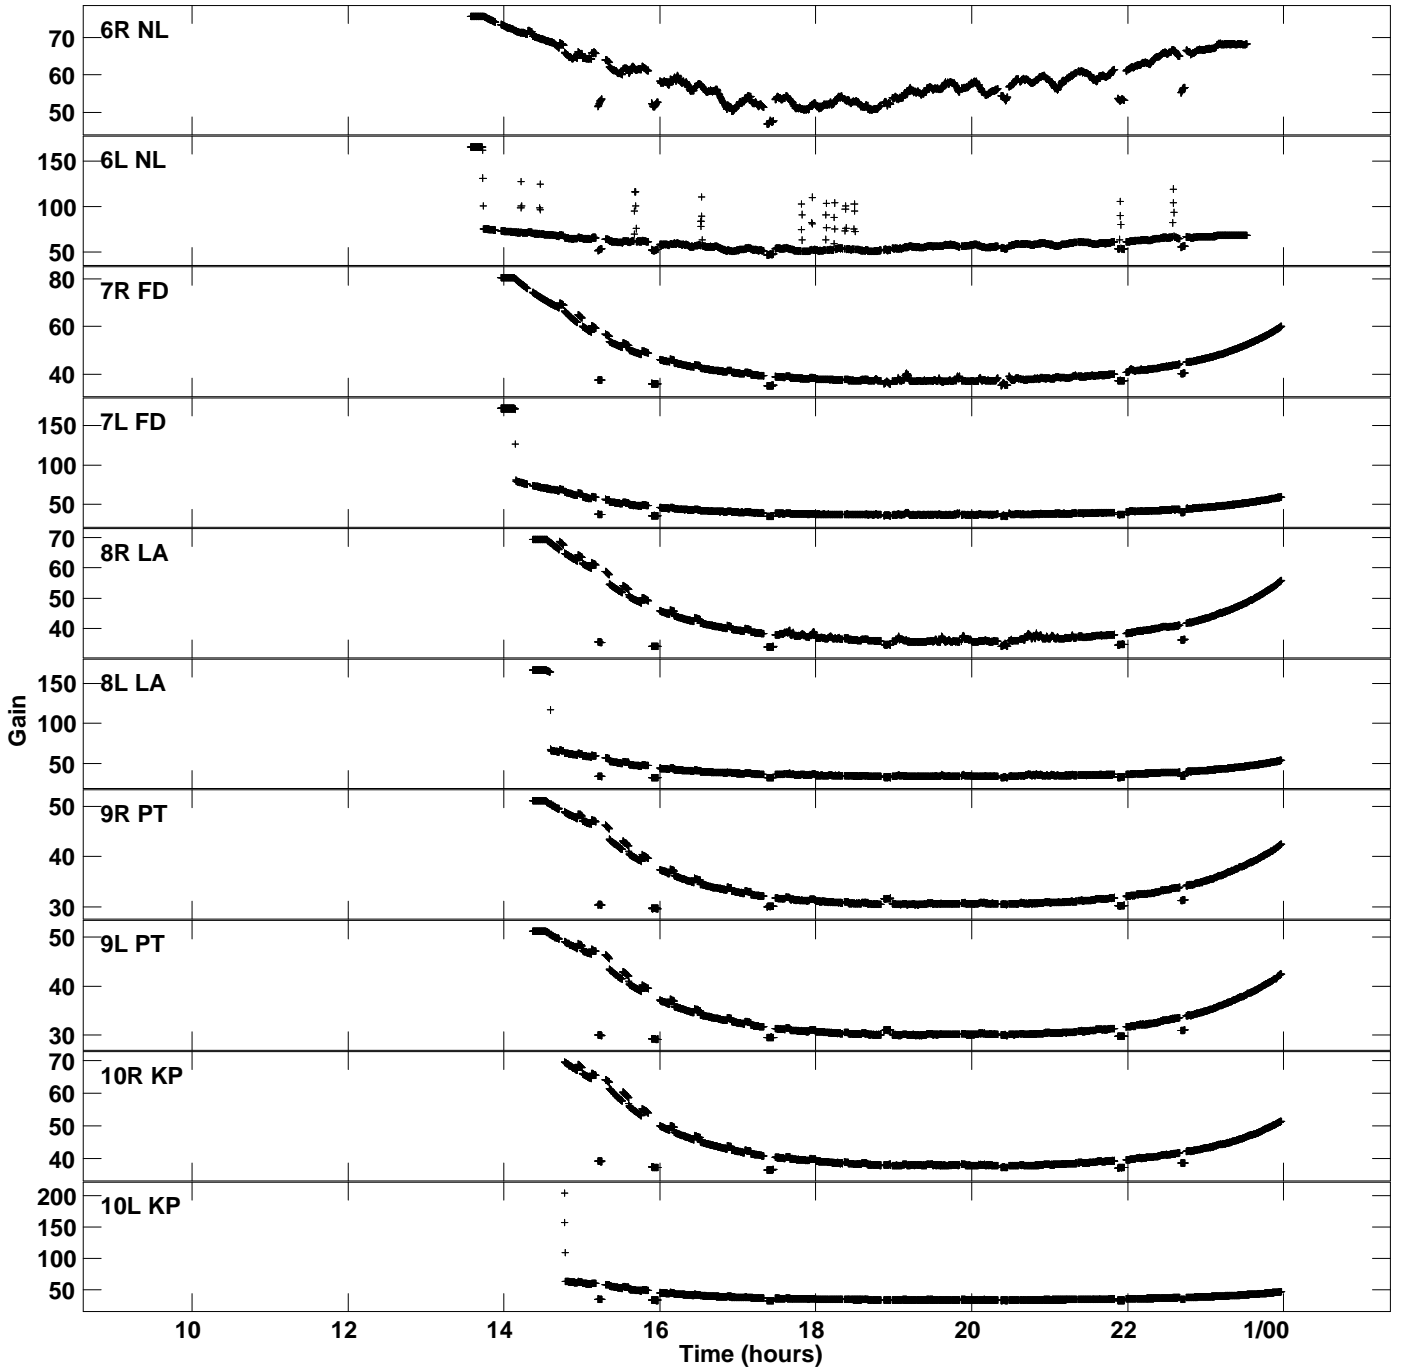

Plot file version 1 created 09-JUN-2020 12:07:25  
Gain amp vs UTC time for GA043B\_2.UVDATA.1  
CL 2 Rpol & Lpol IF 1

Plot file version 2 created 09-JUN-2020 12:07:25  
Gain amp vs UTC time for GA043B\_2.UVDATA.1  
CL 2 Rpol & Lpol IF 1

Plot file version 3 created 09-JUN-2020 12:07:25  
Gain amp vs UTC time for GA043B\_2.UVDATA.1  
CL 2 Rpol & Lpol IF 1